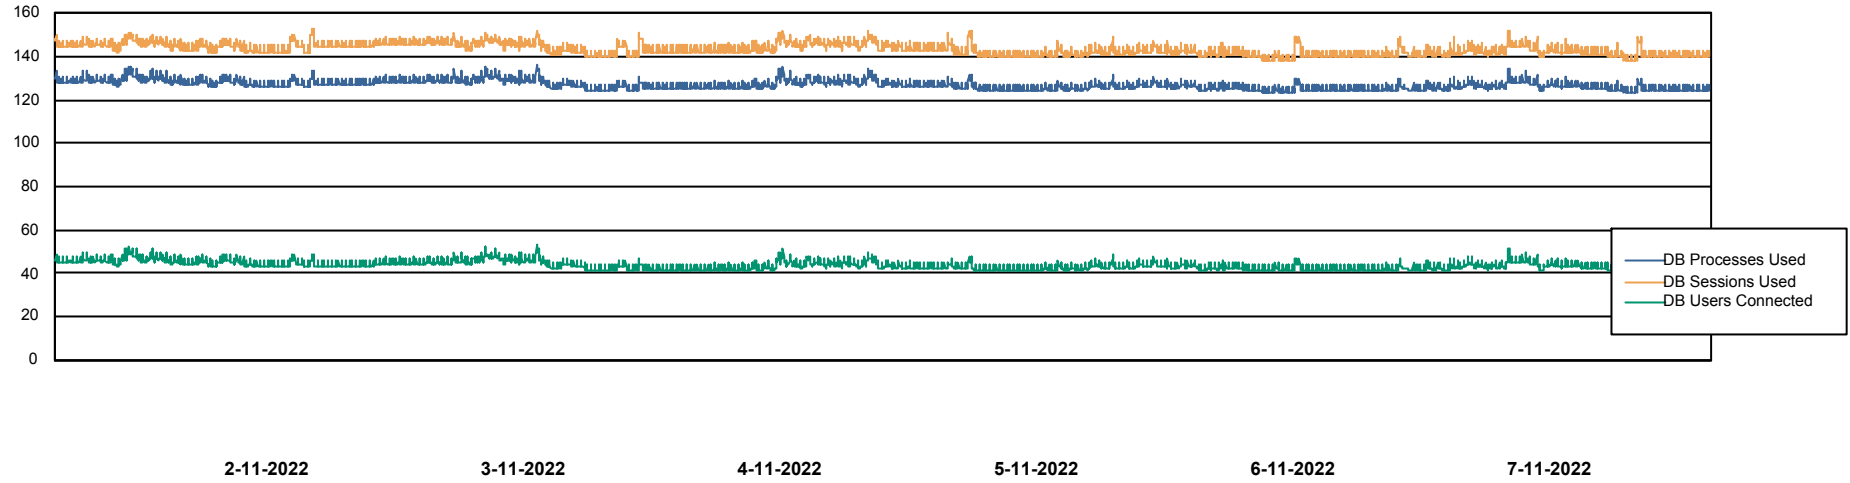

Weekly SLA Customer Report

Customer KBR_Production
Database ID 117

Database Performance BI-DBSRV_DB

Weekly SLA Customer Report

Customer KBR_Production
Database ID 117

Database Performance KBR_PRD_DB-SRV1_DB