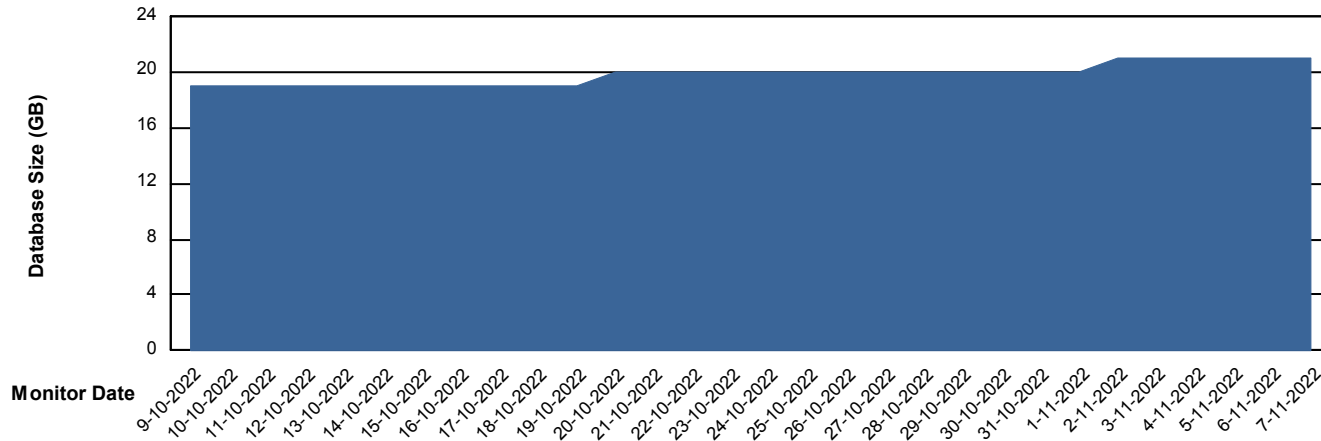

Weekly SLA Customer Report

Customer KBR_Production
Database ID 117

Database Performance BI-DBSRV_DB

Weekly SLA Customer Report

Customer KBR_Production
Database ID 117

Database Performance KBR_PRD_DB-SRV1_DB

Weekly SLA Customer Report

Customer KBR_Production
Database ID 117

Database Performance KBR_PRD_DB-SRV2_SDB

DB Processes Max 1,000

Weekly SLA Customer Report

Customer KBR_Production
Database ID 117

DATABASE SIZE BI-DBSRV_DB

Database growth over last month

DATABASE SIZE KBR_PRD_DB-SRV1_DB

Database growth over last month

Weekly SLA Customer Report

Customer KBR_Production
Database ID 117

Database Tablespace		BI-DBSRV_DB		
Date	Tablespace Name	Filesize (Gb)	Usedsize (Gb)	Percentage free
7-11-2022	ABSDATA	11	8	27
	INDX	12	9	25
6-11-2022	ABSDATA	11	8	27
	INDX	12	9	25
5-11-2022	ABSDATA	11	8	27
	INDX	12	9	25
4-11-2022	ABSDATA	11	8	27
	INDX	12	9	25
3-11-2022	ABSDATA	11	8	27
	INDX	12	9	25
2-11-2022	ABSDATA	11	8	27
	INDX	12	9	25
1-11-2022	ABSDATA	11	8	28
	INDX	12	9	26