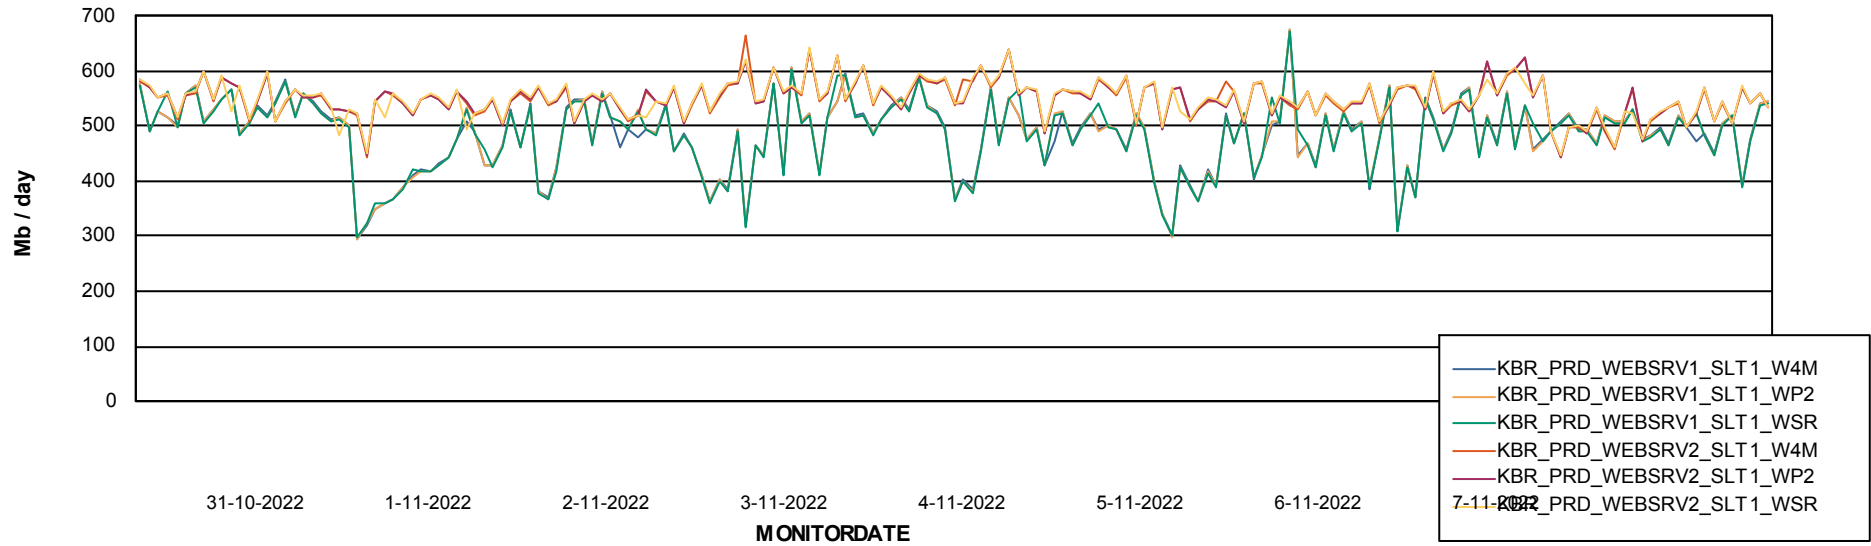

ABSSolute Web Component Services

Avg memory used per ABS Web component