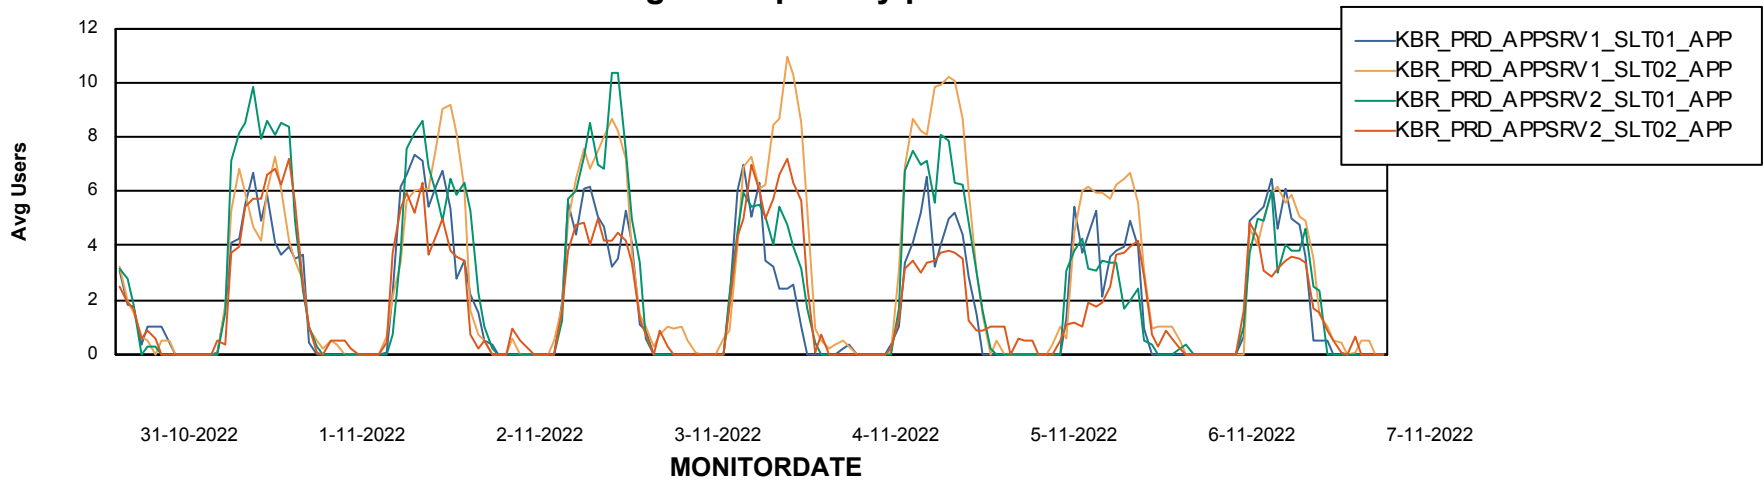

Avg memory used per ABS Server Service

Weekly SLA Customer Report

Customer KBR_Production
Database ID 117

ABSSolute Application Server Services

Avg memory used per ReportServer Service

Avg users per day per ABS server