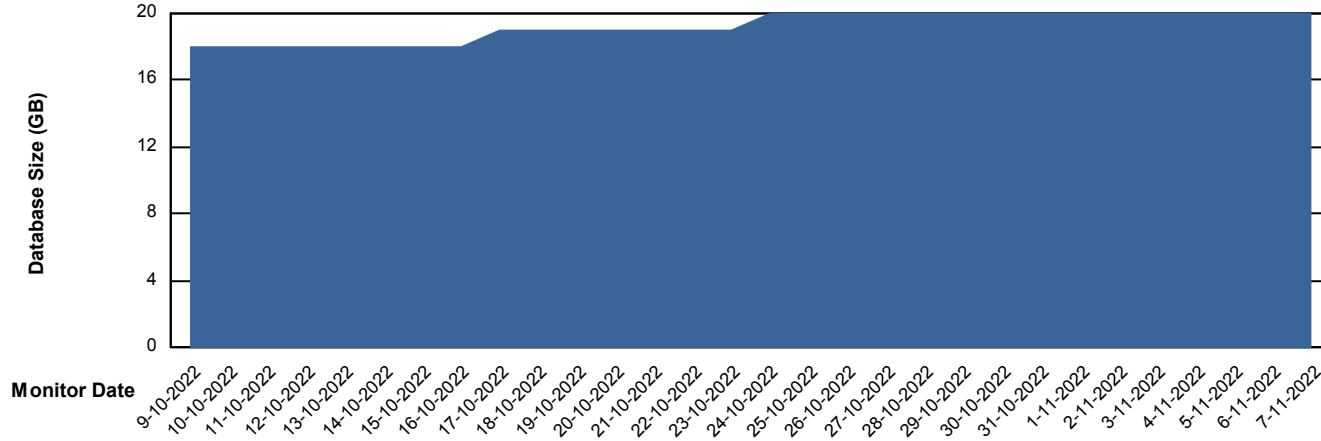

Weekly SLA Customer Report

Customer KBR_Production
Database ID 117

Database Performance BI-DBSRV_DB

Weekly SLA Customer Report

Customer KBR_Production
Database ID 117

Database Performance KBR_PRD_DB-SRV1_DB

Weekly SLA Customer Report

Customer KBR_Production
Database ID 117

Database Performance KBR_PRD_DB-SRV2_SDB

DB Processes Max 1,000

Weekly SLA Customer Report

Customer KBR_Production
Database ID 117

DATABASE SIZE BI-DBSRV_DB

Database growth over last month

DATABASE SIZE KBR_PRD_DB-SRV1_DB

Database growth over last month

Weekly SLA Customer Report

Customer KBR_Production
Database ID 117

Database Tablespace		BI-DBSRV_DB		
Date	Tablespace Name	Filesize (Gb)	Usedsize (Gb)	Percentage free
7-11-2022	ABSDATA	11	8	27
	INDX	12	9	25
6-11-2022	ABSDATA	11	8	27
	INDX	12	9	25
5-11-2022	ABSDATA	11	8	27
	INDX	12	9	25
4-11-2022	ABSDATA	11	8	27
	INDX	12	9	25
3-11-2022	ABSDATA	11	8	27
	INDX	12	9	25
2-11-2022	ABSDATA	11	8	27
	INDX	12	9	25
1-11-2022	ABSDATA	11	8	28
	INDX	12	9	26