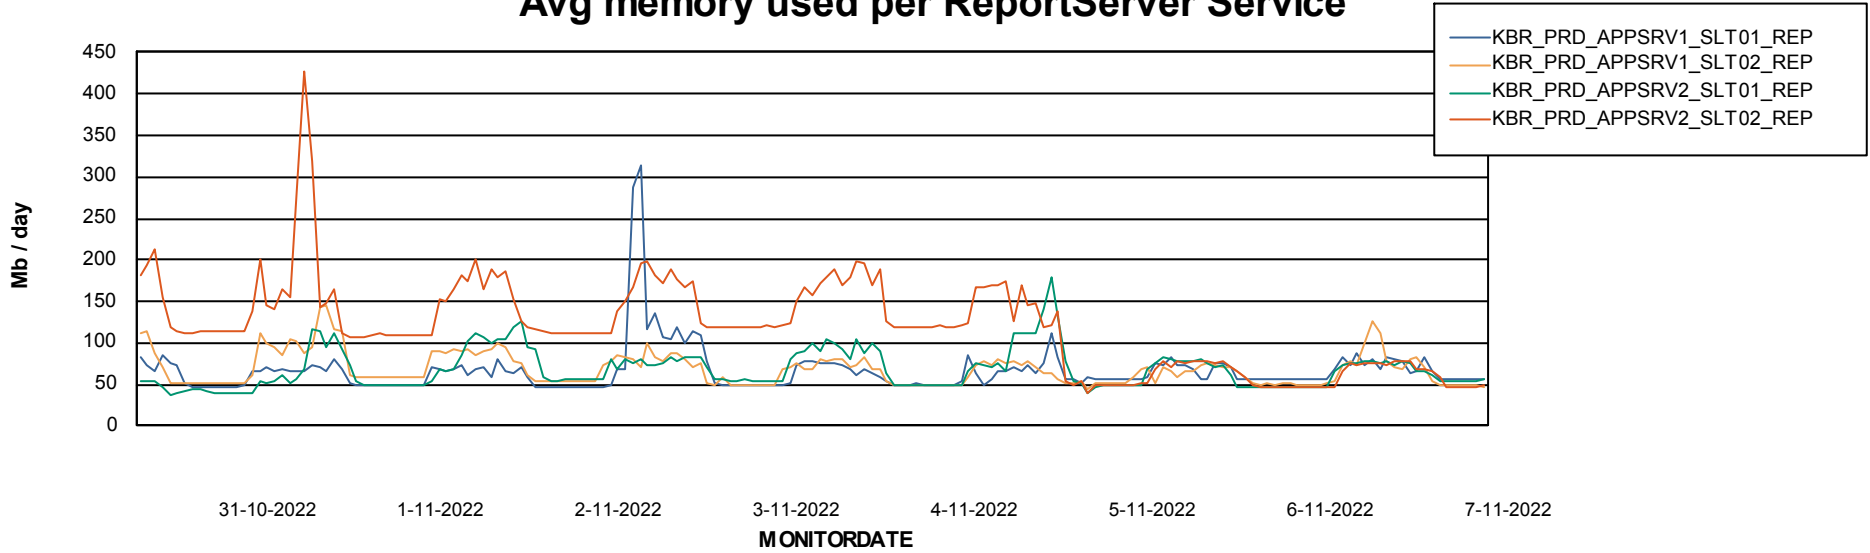

Avg memory used per ABS Server Service

Weekly SLA Customer Report

Customer KBR_Production
Database ID 117

ABSSolute Application Server Services

Avg memory used per ReportServer Service

Avg users per day per ABS server