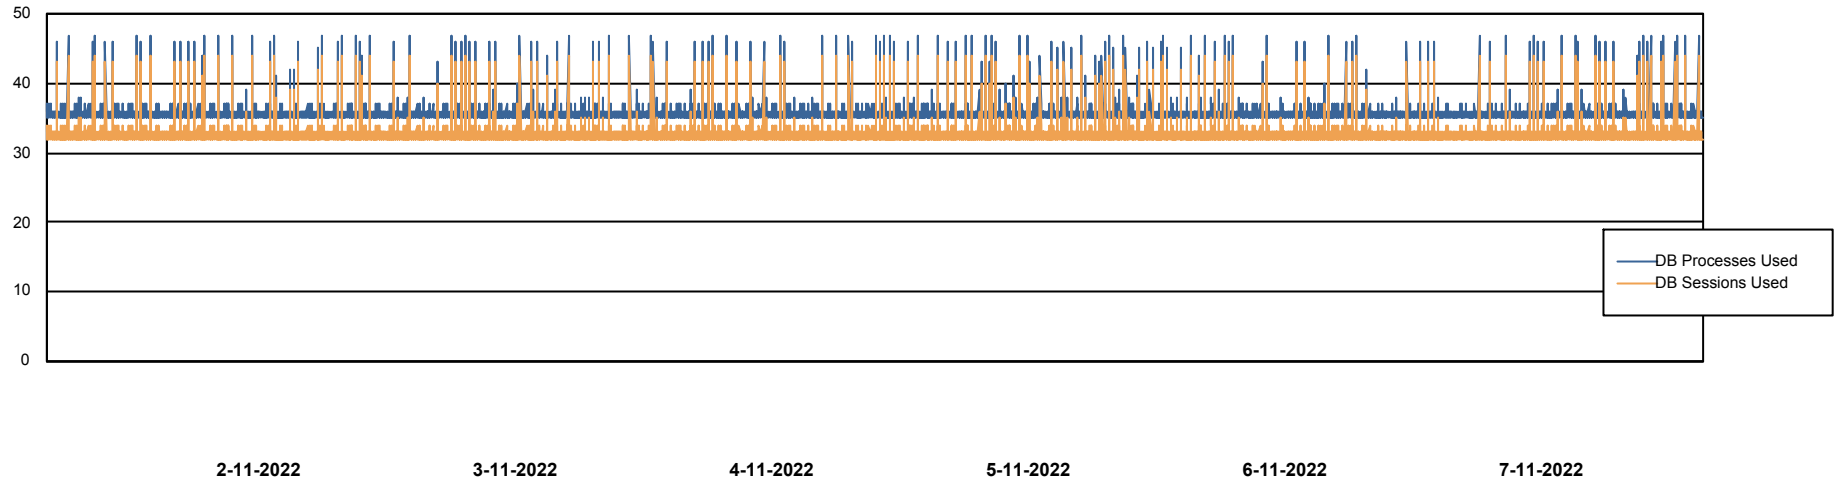

Database Performance KBR_PRD_DB-SRV2_SDB

DB Processes Max 1,000