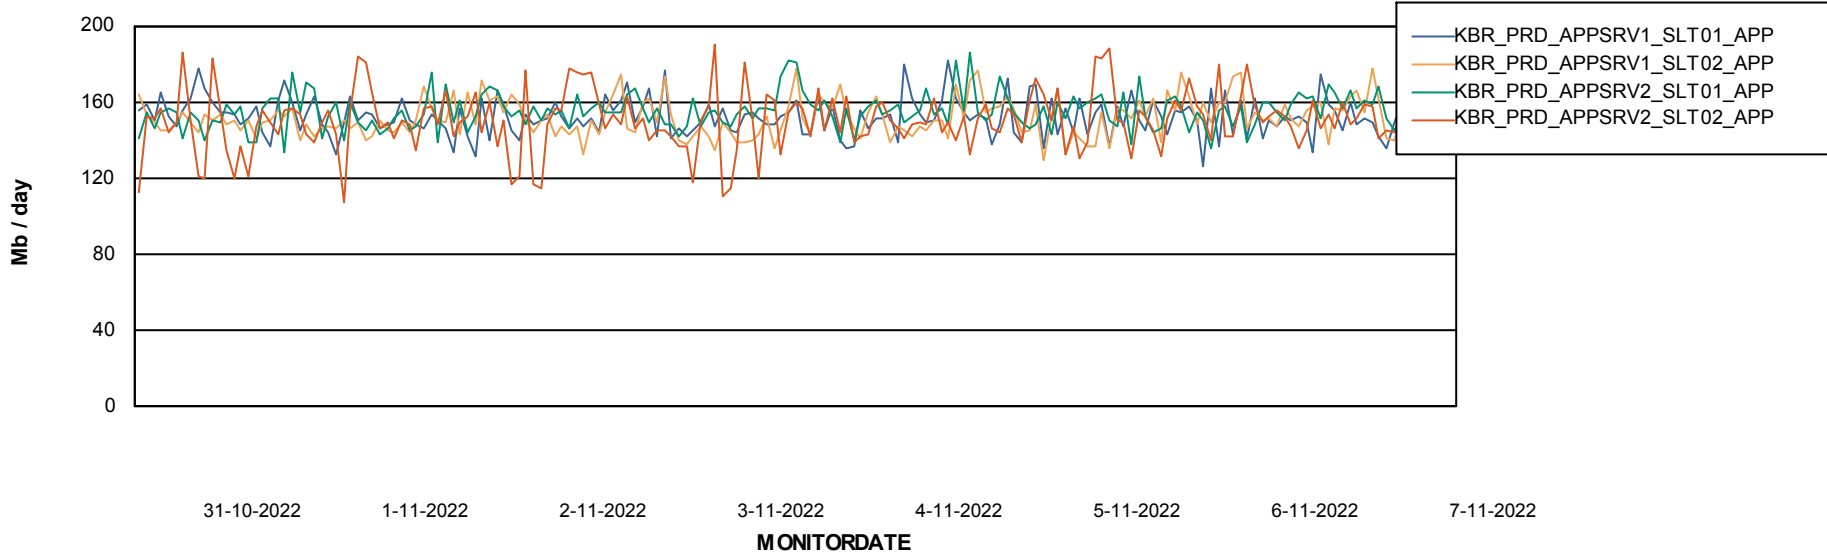

ABSSolute Application Server Services

Avg memory used per ABS Server Service