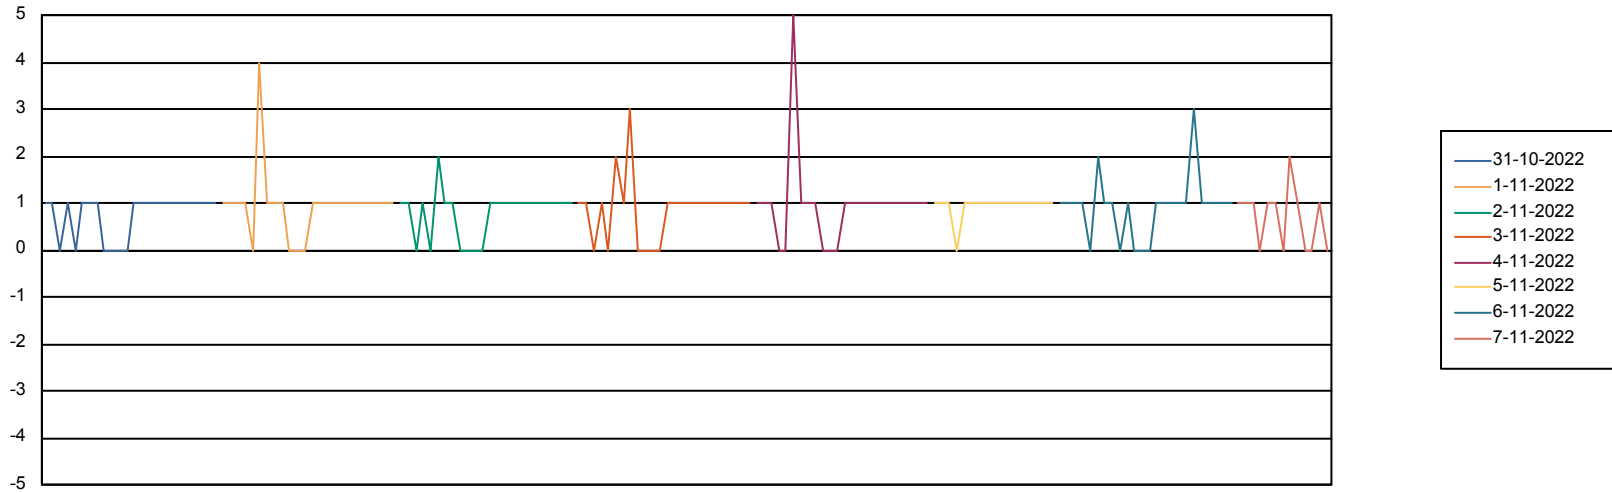

Standby Database Health KBR_Production

Recovery lag for last 7 days