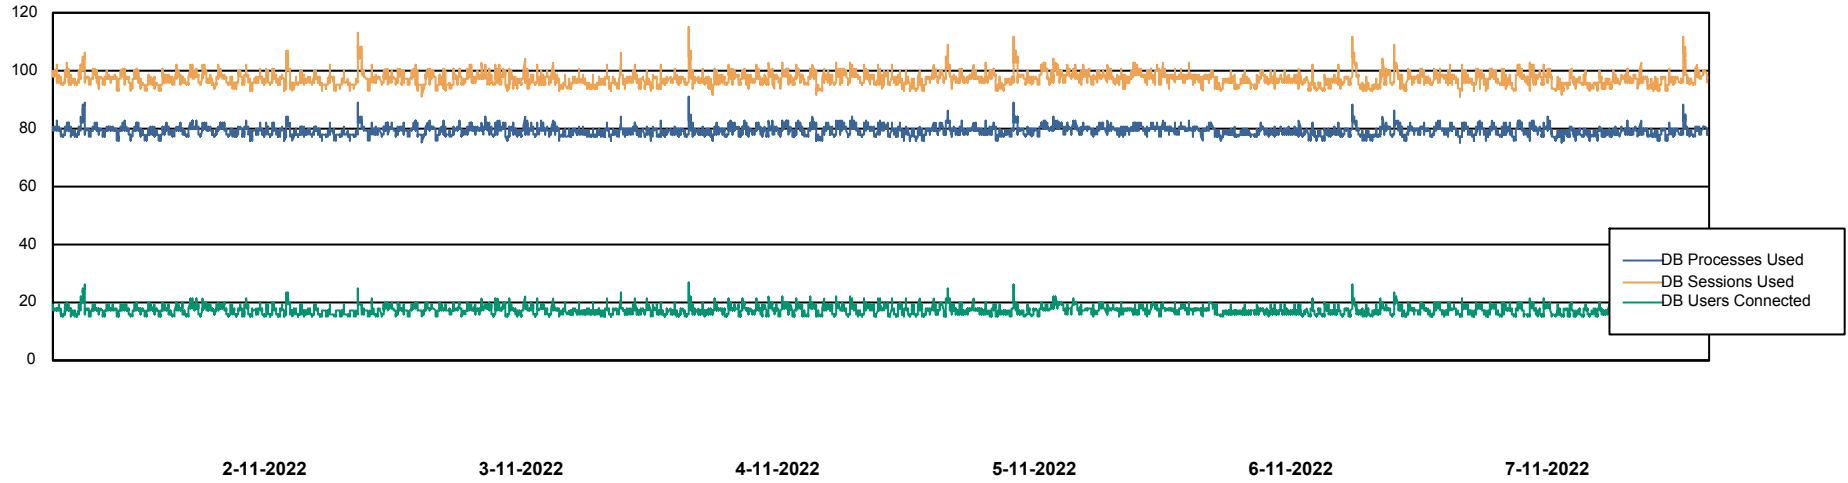

Database Performance BI-DBSRV_DB