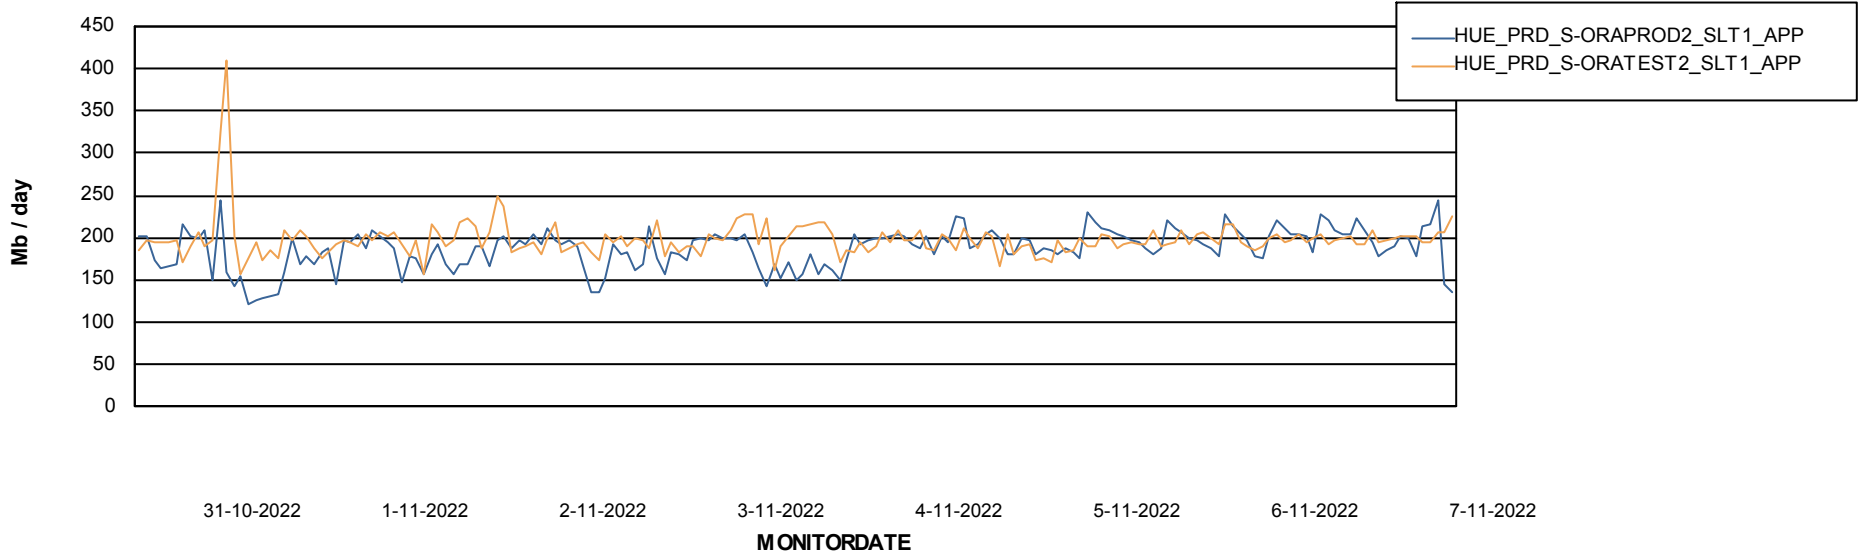

ABSSolute Application Server Services

Avg memory used per ABS Server Service