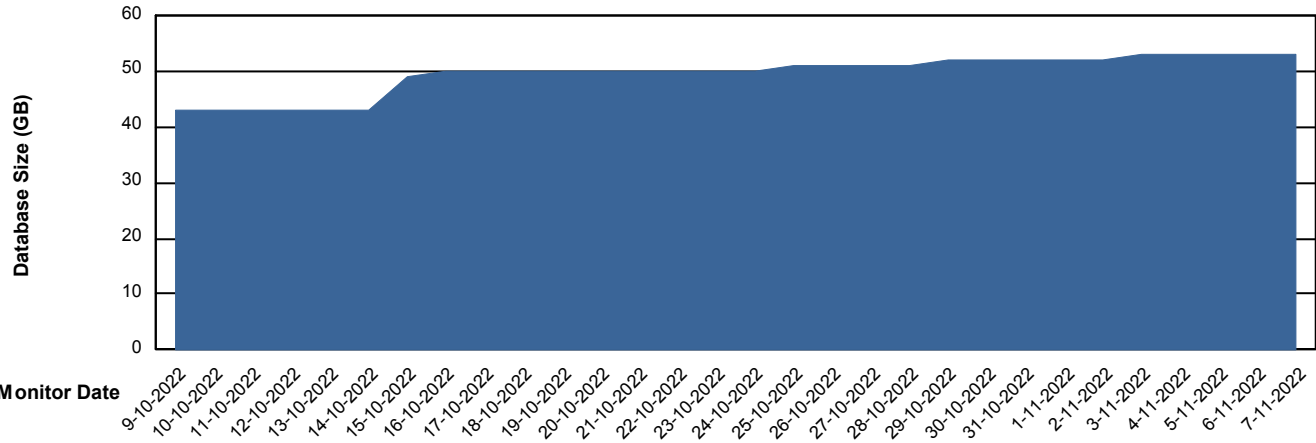

DATABASE SIZE HUE_PRD_S-ORAPROD2_DB

Database growth over last month