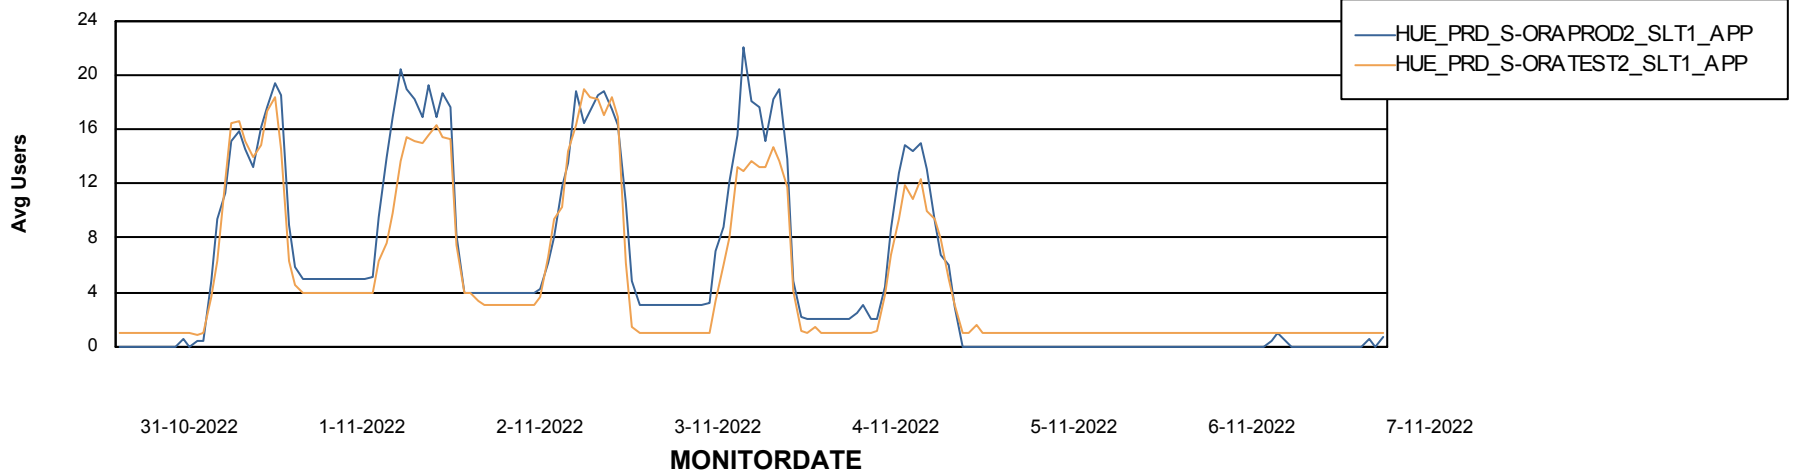

Avg users per day per ABS server