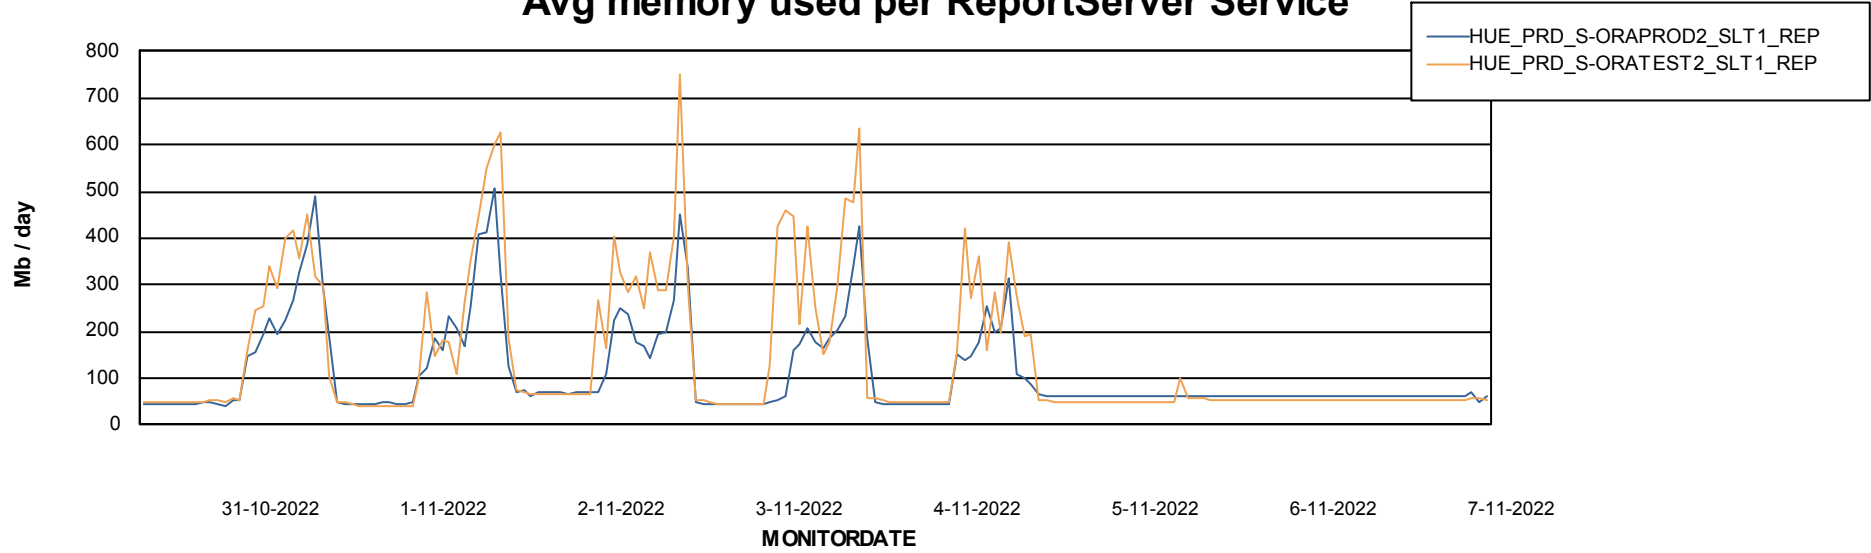

ABSSolute Application ReportServer Services

Avg memory used per ReportServer Service