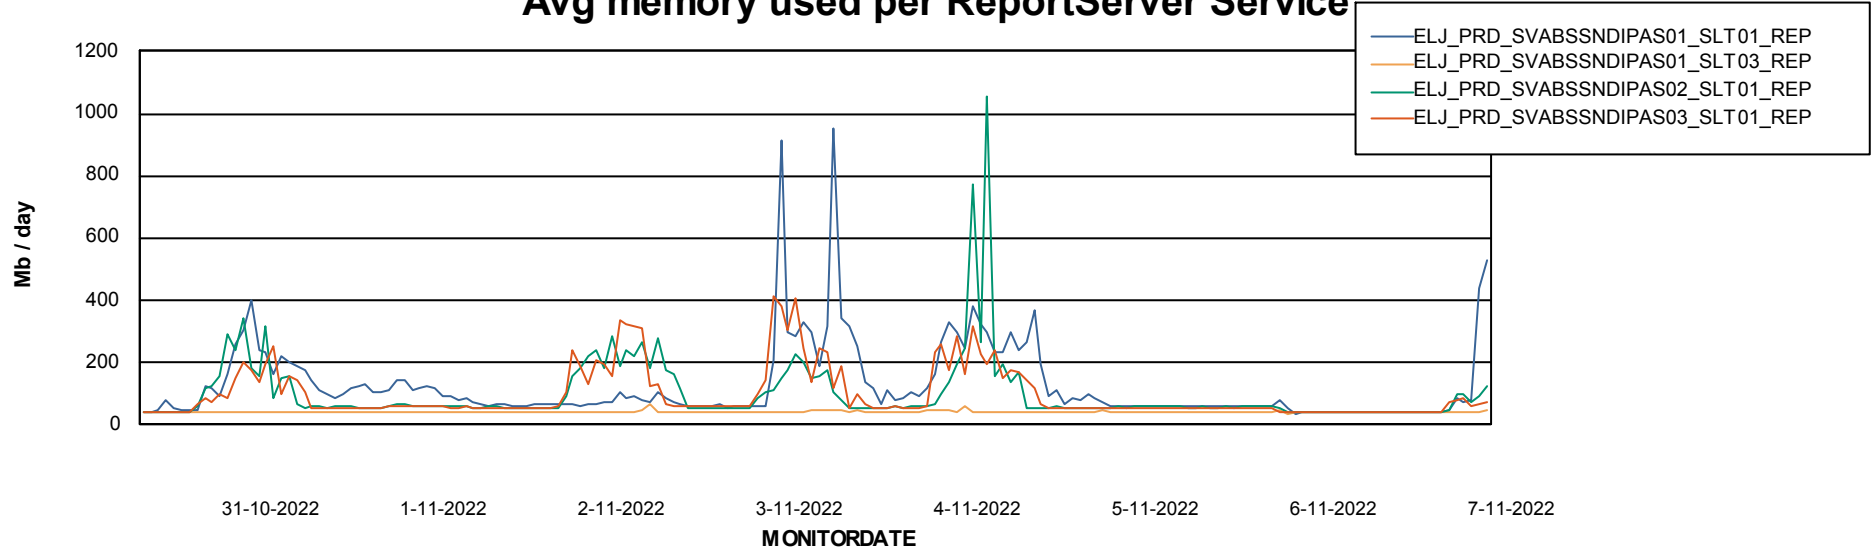

Avg memory used per ABS Server Service

Avg users per day per ABS server

Weekly SLA Customer Report

Customer ELJ Production
Database ID 72

ABSSolute Application ReportServer Services

Avg memory used per ReportServer Service