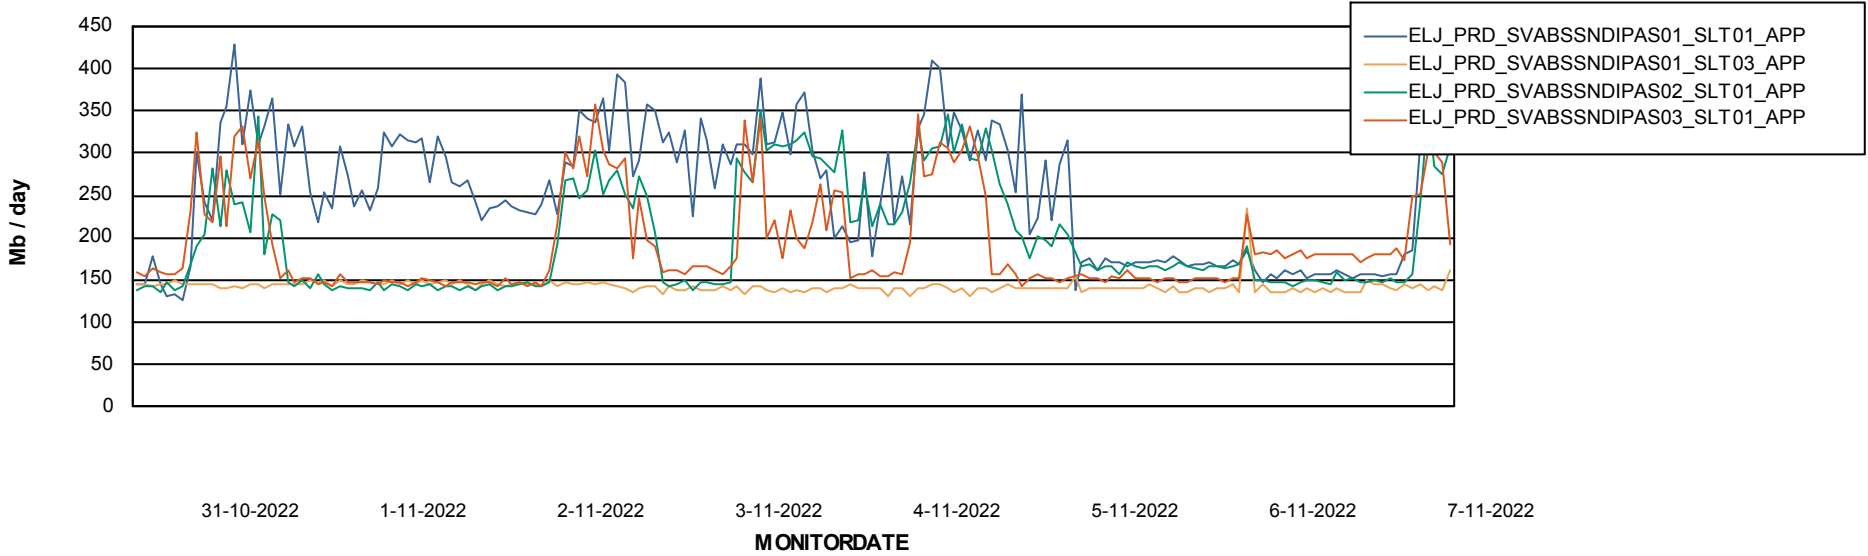

ABSSolute Application Server Services

Avg memory used per ABS Server Service