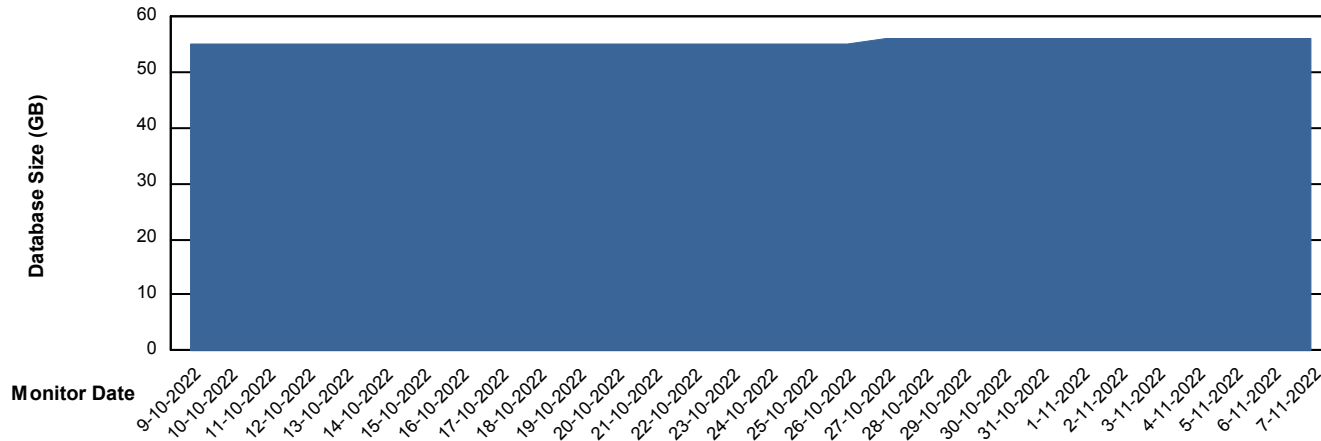

DATABASE SIZE ELJDB_Production

Database growth over last month