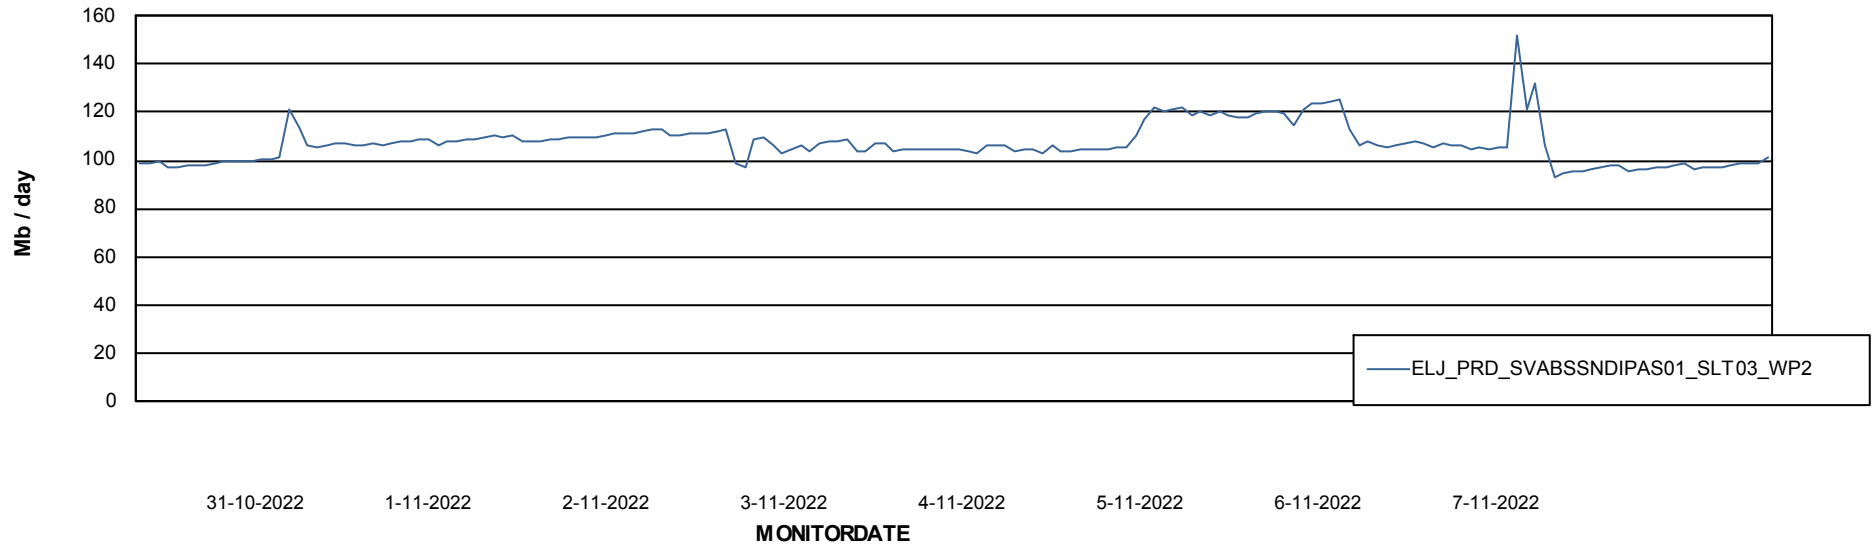

ABSolute Web Component Services

Avg memory used per ABS Web component