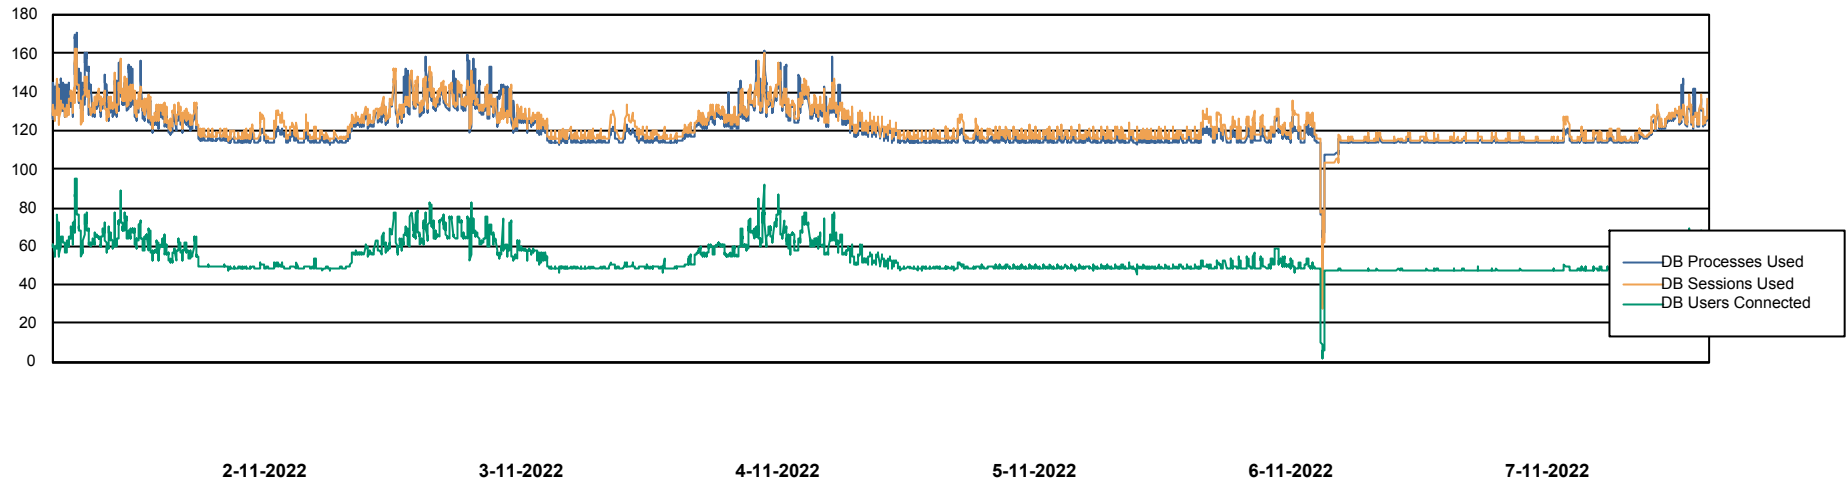

Harddisk Usage ELJ_PRD_SVABSSNDIPDB02

	Free disk space on / (%)	Total disk space on / (Gb)	Used disk space on / (Gb)	Free disk space on /boot (%)	Total disk space on /boot (Gb)	Used disk space on /boot (Gb)	Free disk space on /u01 (%)	Total disk space on /u01 (Gb)	Used disk space on /u01 (Gb)
7-11-2022	81	160	30	26	0	0	68	600	190
6-11-2022	81	160	30	26	0	0	69	600	188
5-11-2022	81	160	30	26	0	0	69	600	185
4-11-2022	81	160	30	26	0	0	69	600	185
3-11-2022	81	160	30	26	0	0	69	600	184
2-11-2022	81	160	30	26	0	0	69	600	183
1-11-2022	81	160	30	26	0	0	70	600	181

Weekly SLA Customer Report

Customer ELJ Production
Database ID 72

Database Performance ELJDB_BI

Weekly SLA Customer Report

Customer ELJ Production
Database ID 72

Database Performance ELJDB_Production

Weekly SLA Customer Report

Customer ELJ Production
Database ID 72

Database Performance ELJDB_Standby

DB Processes Max 4
DB Sessions Max 600

Weekly SLA Customer Report

Customer ELJ Production
Database ID 72

DATABASE SIZE ELJDB_BI

Database growth over last month