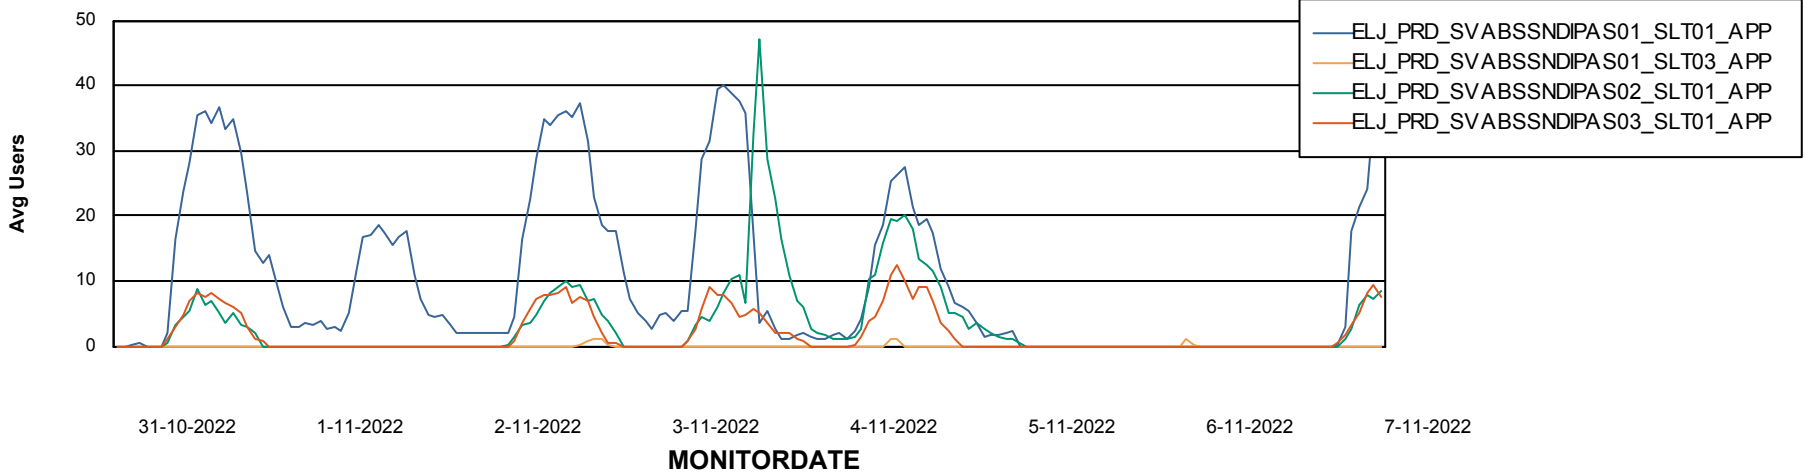

Avg users per day per ABS server