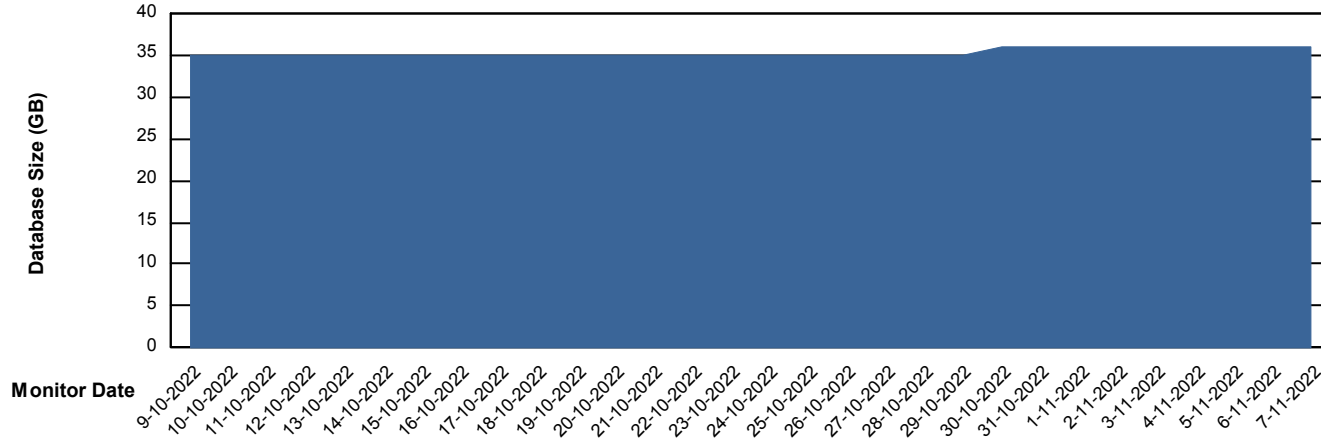

Customer ELJ Production
Database ID 72

Database Performance ELJDB_Standby

DB Processes Max 4
DB Sessions Max 600

Weekly SLA Customer Report

Customer ELJ Production
Database ID 72

DATABASE SIZE ELJDB_BI

Database growth over last month