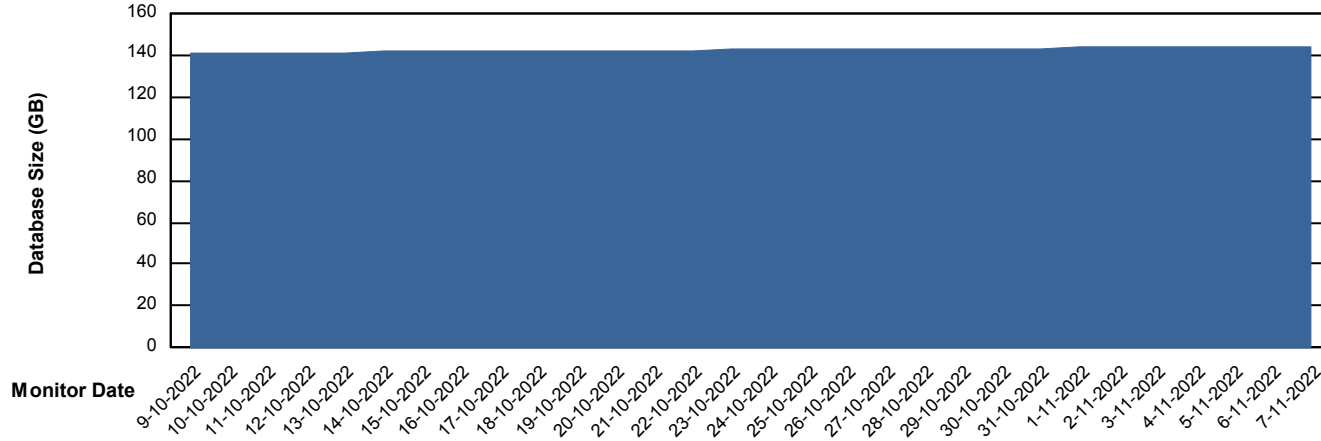

DATABASE SIZE ELIDB_BI

Database growth over last month