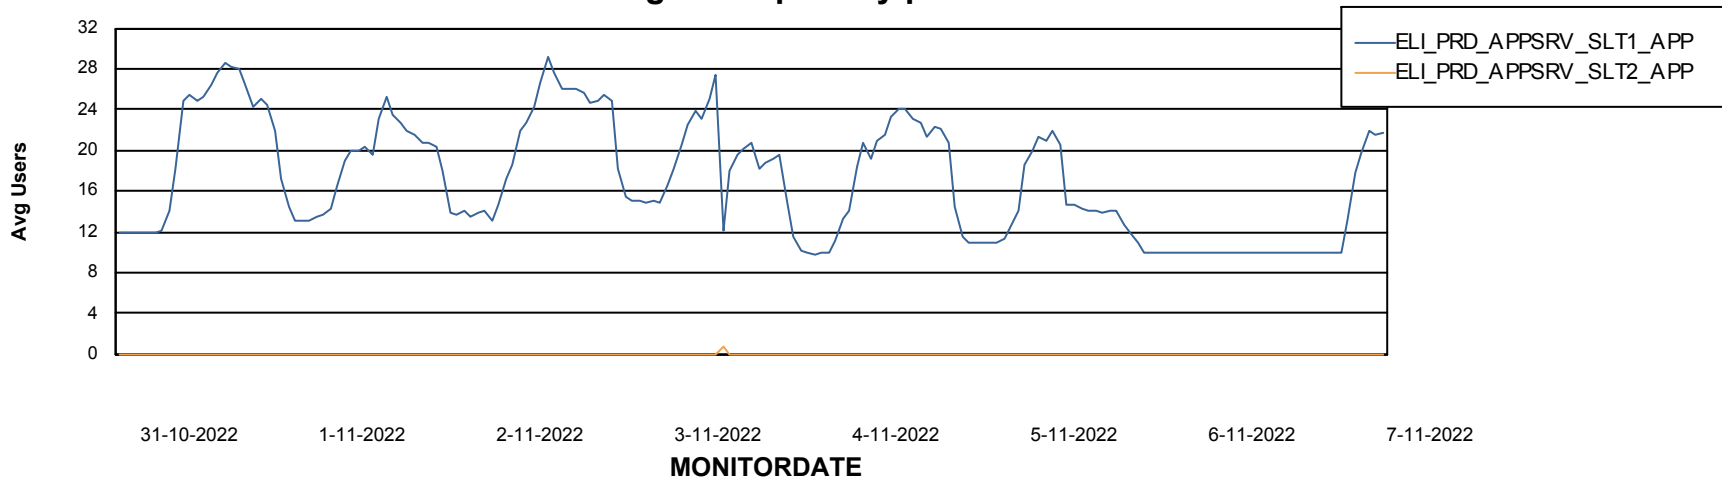

Avg users per day per ABS server