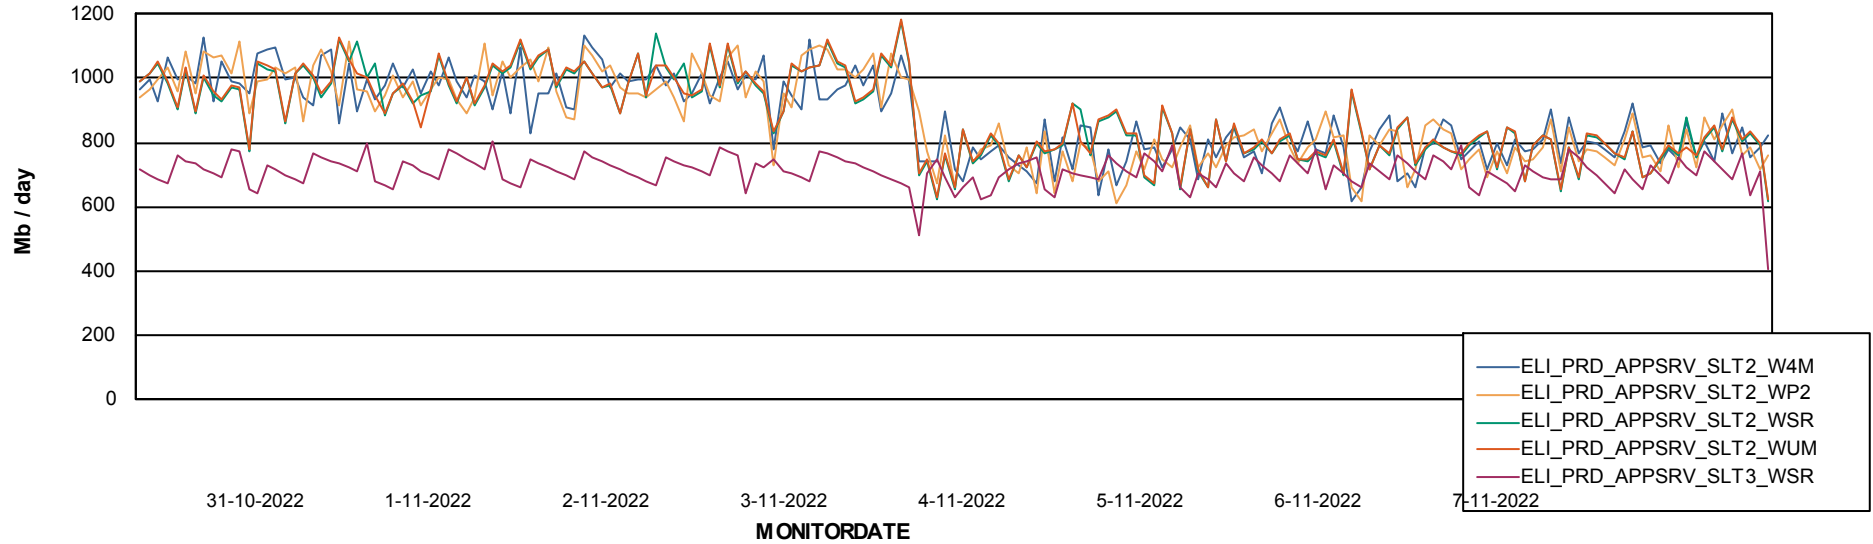

ABSSolute Application Server Services

Avg memory used per ABS Web component