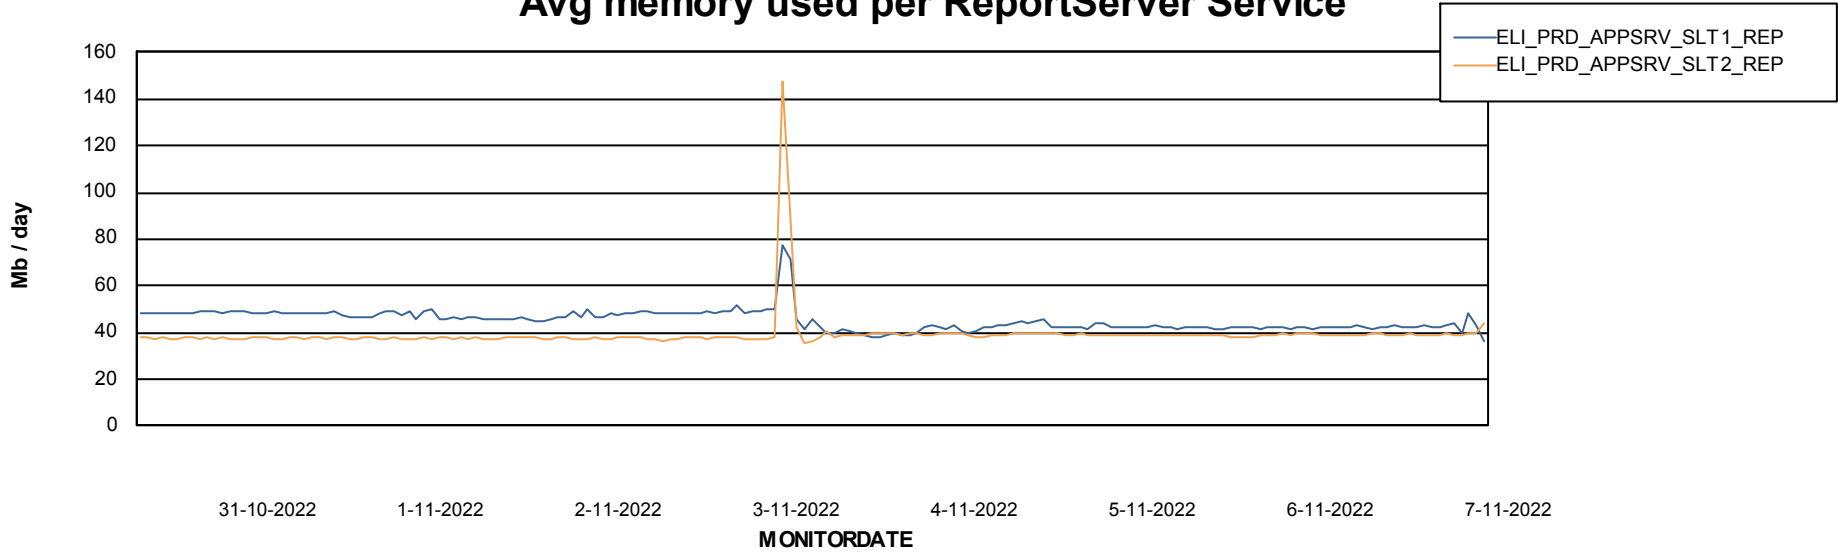

ABSSolute Application Server Services

Avg memory used per ReportServer Service