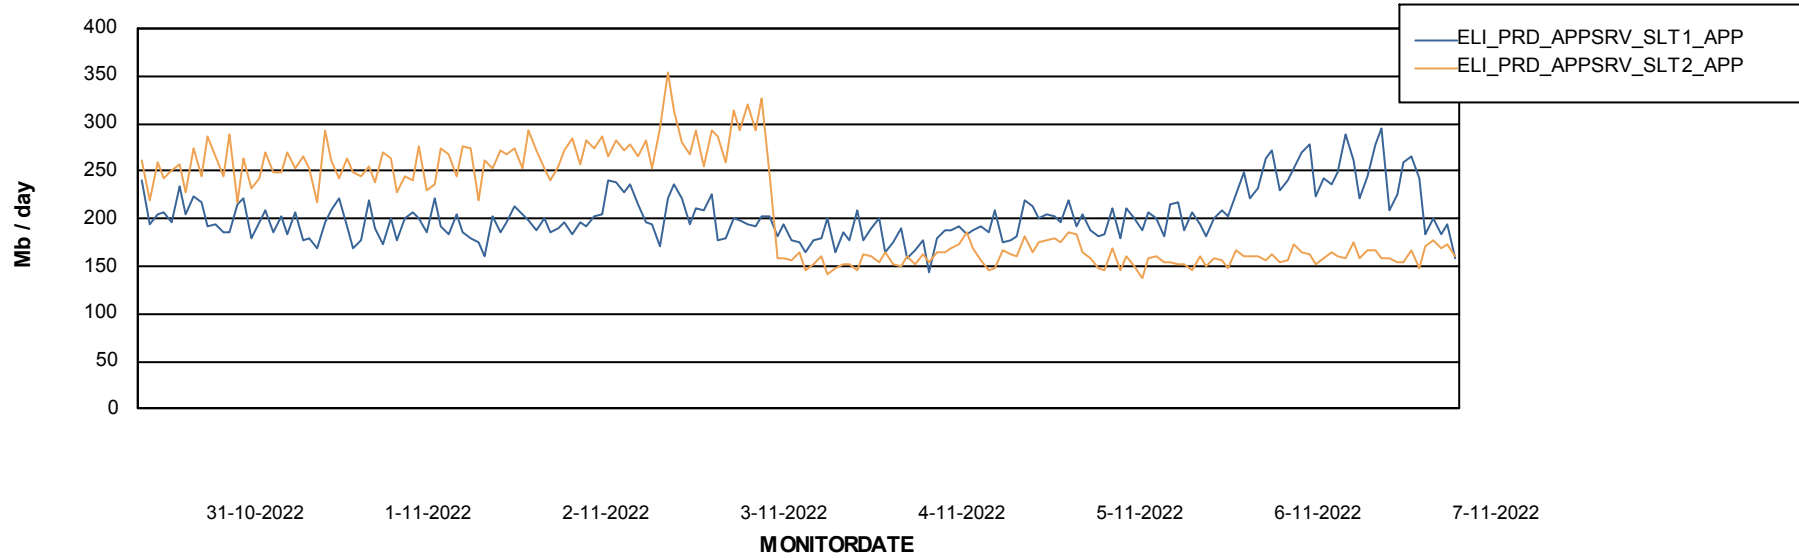

ABSSolute Application Server Services

Avg memory used per ABS Server Service