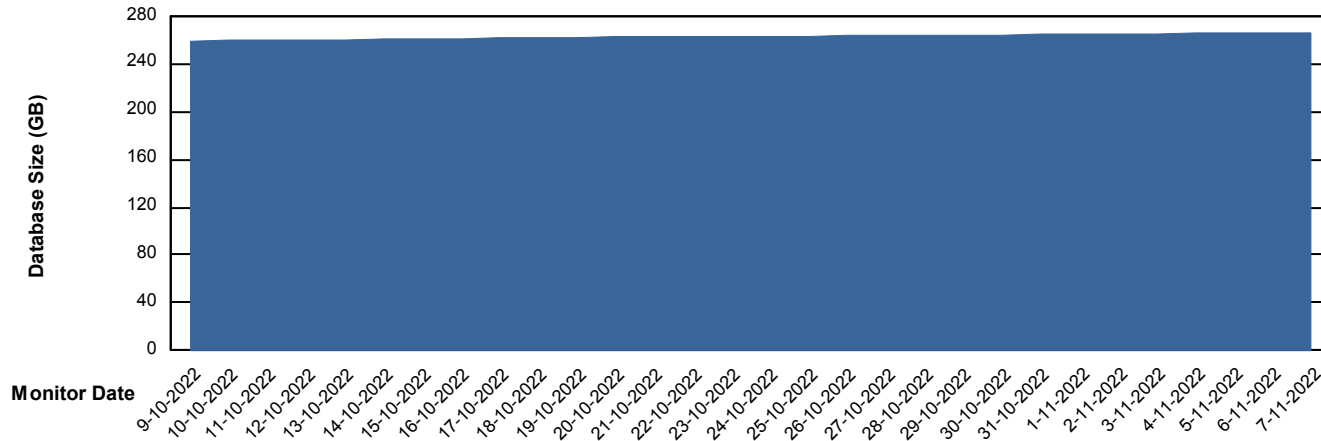

DATABASE SIZE ELIDB_Production

Database growth over last month