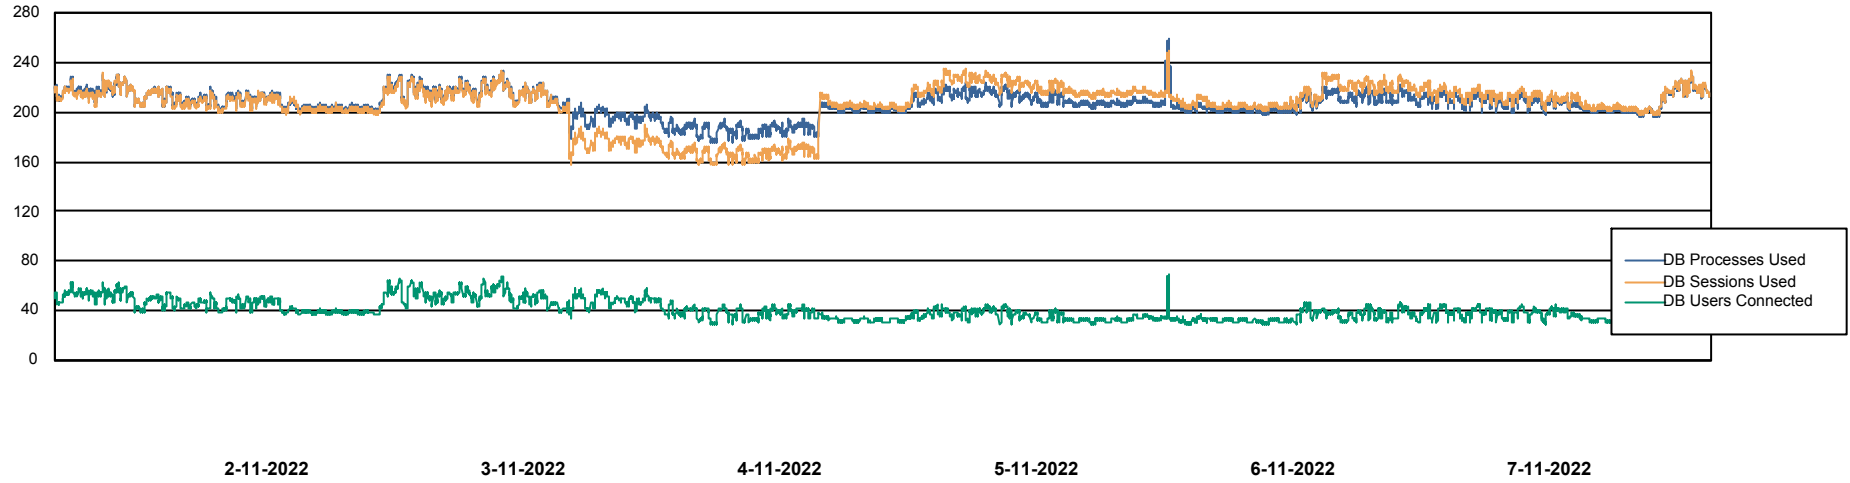

Weekly SLA Customer Report

Customer ECL_Production
Database ID 77

Harddisk Usage ECL_PRD_ECL-ABS-WEB

	Free disk space on C: (%)	Total disk space on C: (Gb)	Used disk space on C: (Gb)
7-11-2022	30	127	89
6-11-2022	30	127	88
5-11-2022	30	127	88
4-11-2022	31	127	88
3-11-2022	31	127	87
2-11-2022	31	127	87
1-11-2022	32	127	86

Weekly SLA Customer Report

Customer ECL_Production
Database ID 77

Database Performance ECLDB_Production

Weekly SLA Customer Report

Customer ECL_Production
Database ID 77

Database Performance ECLDB_Standby

DATABASE SIZE ECLDB_Production