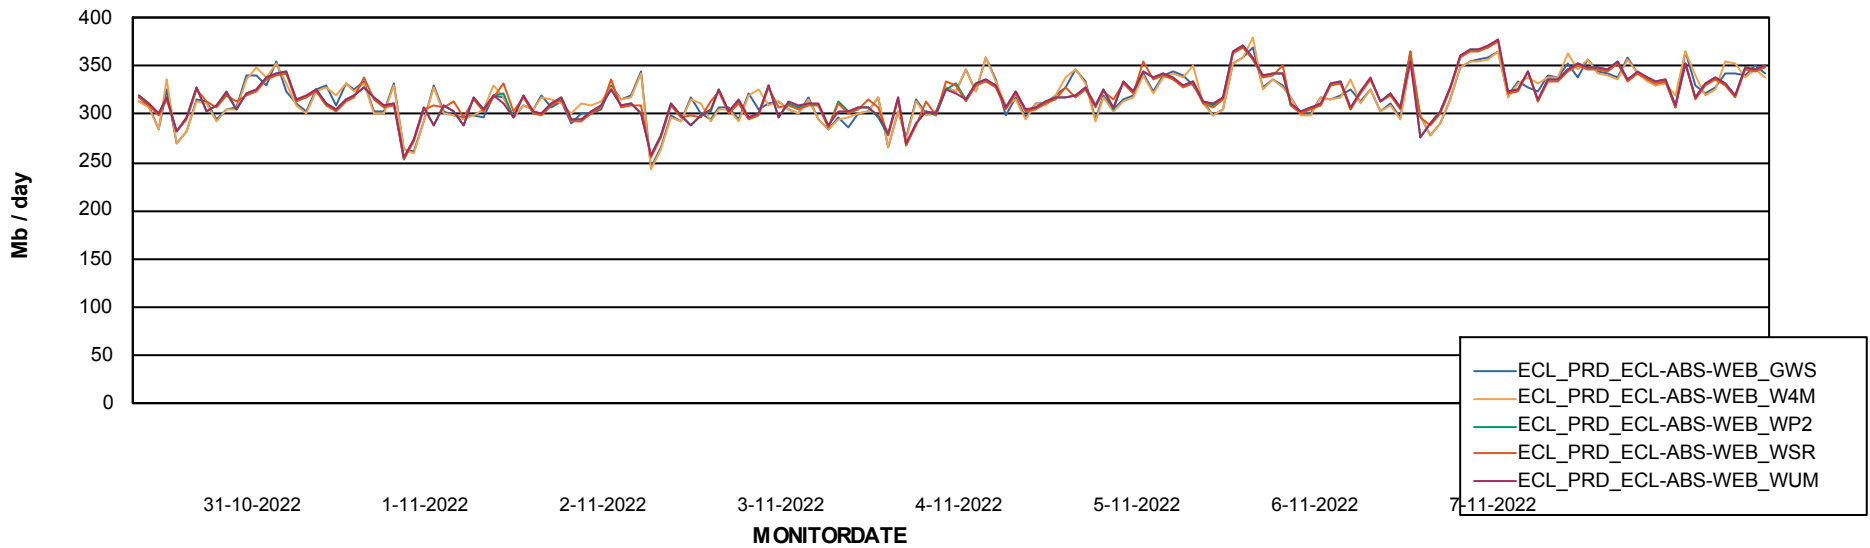

ABSSolute Application ReportServer Services

Avg memory used per ReportServer Service

Weekly SLA Customer Report

Customer ECL_Production
Database ID 77

ABSSolute Web Component Services

Avg memory used per ABS Web component