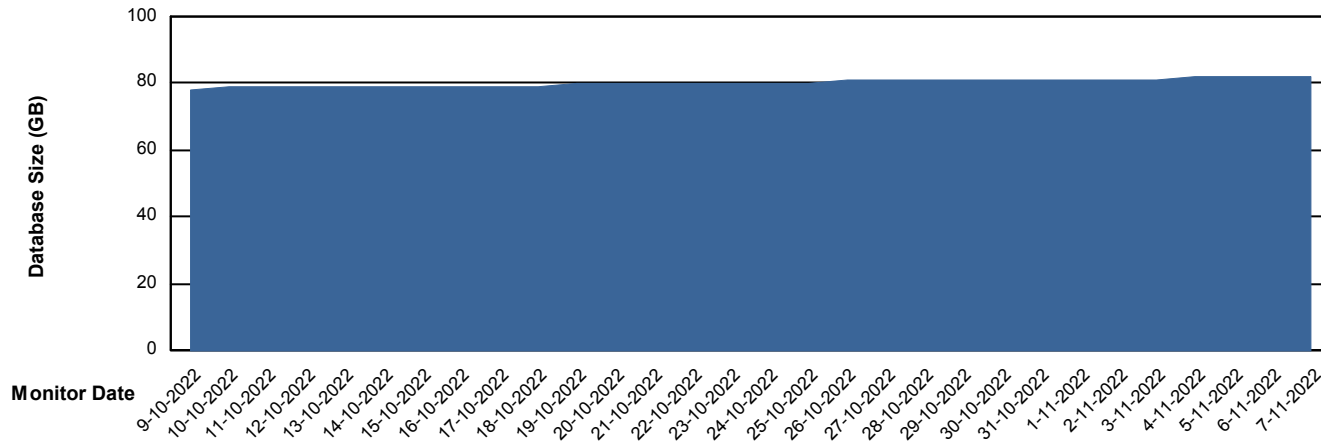

Weekly SLA Customer Report

Customer ECL_Production
Database ID 77

Database Performance ECLDB_Production

Weekly SLA Customer Report

Customer ECL_Production
Database ID 77

Database Performance ECLDB_Standby

DATABASE SIZE ECLDB_Production

Database growth over last month

Weekly SLA Customer Report

Customer ECL_Production
Database ID 77

Database Tablespace ECLDB_Production

Date	Tablespace Name	Filesize (Gb)	Usedsize (Gb)	Percentage free
7-11-2022	ABSDATA	90	70	22
	INDX	8	5	37
6-11-2022	ABSDATA	90	70	22
	INDX	8	5	37
5-11-2022	ABSDATA	90	70	22
	INDX	8	5	37
4-11-2022	ABSDATA	90	70	22
	INDX	8	5	37
3-11-2022	ABSDATA	90	70	22
	INDX	8	5	37
2-11-2022	ABSDATA	90	70	22
	INDX	8	5	37
1-11-2022	ABSDATA	90	70	22
	INDX	8	5	38