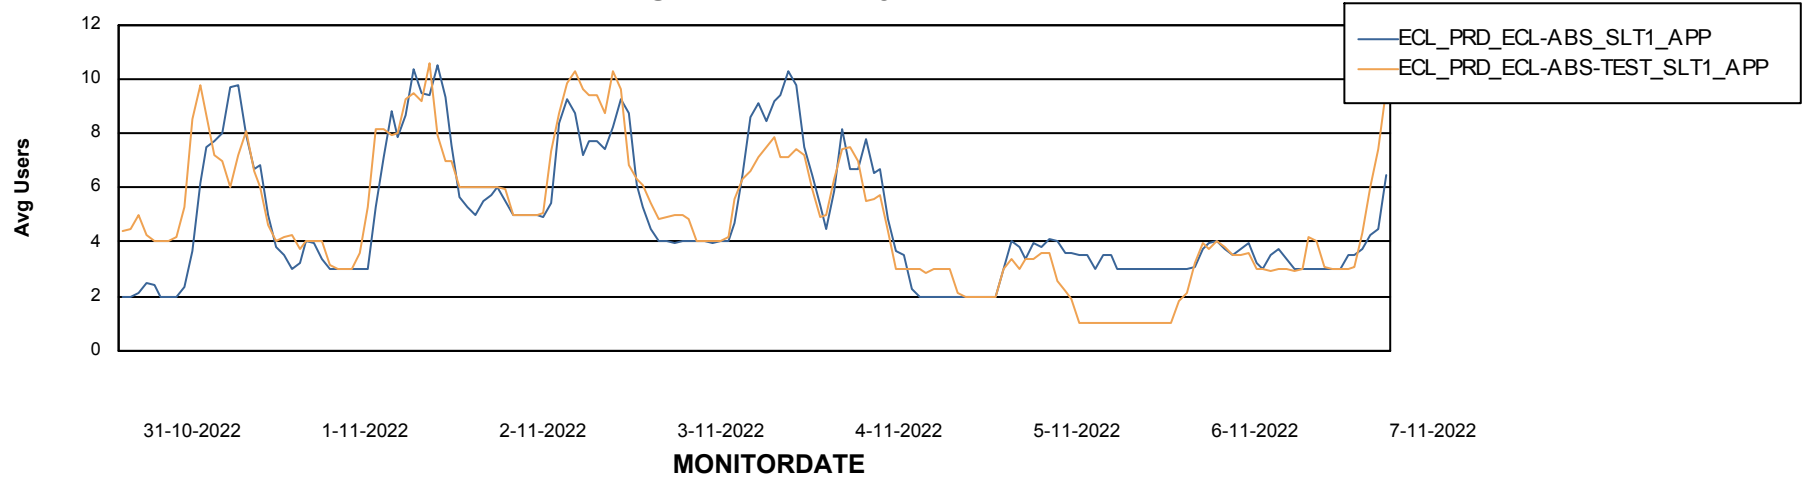

Weekly SLA Customer Report

Customer ECL_Production
Database ID 77

ABSSolute Application Server Services

Avg memory used per ABS Server Service

Avg users per day per ABS server

Weekly SLA Customer Report

Customer ECL_Production
Database ID 77