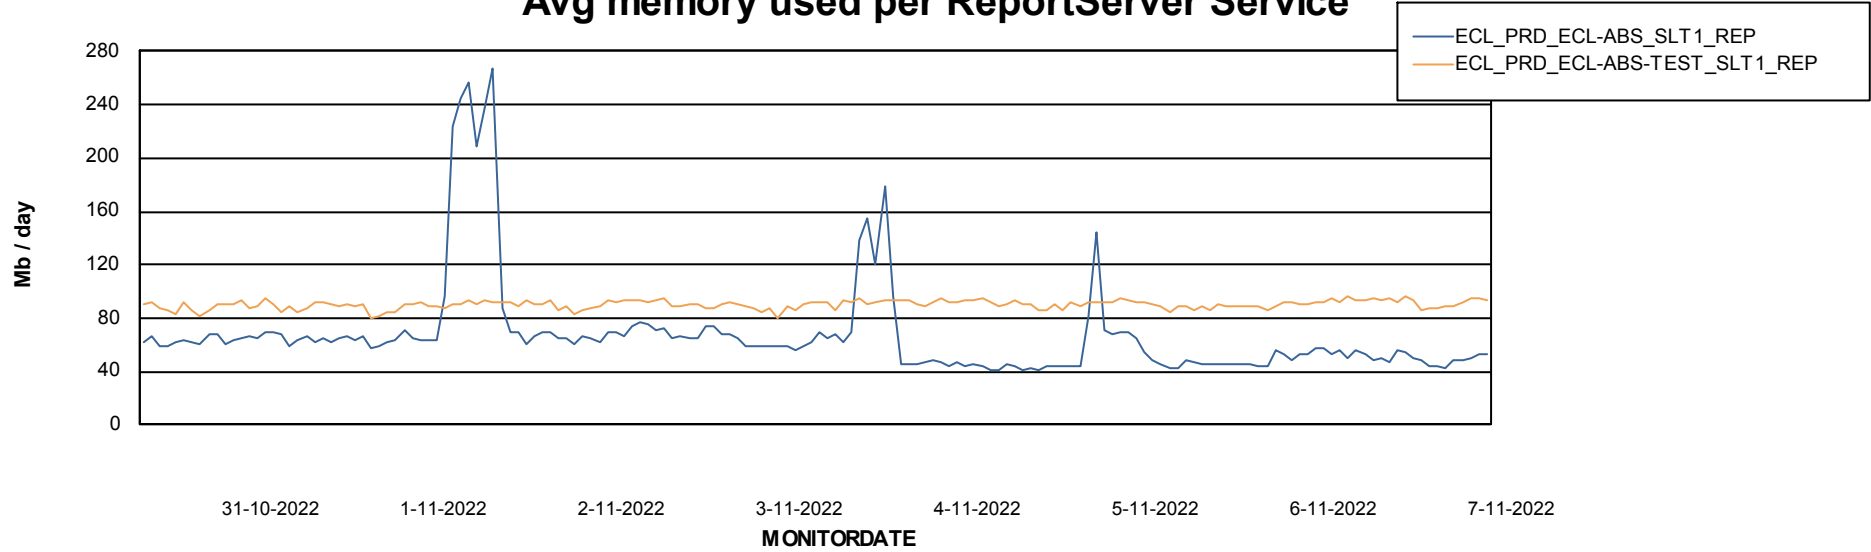

ABSSolute Application ReportServer Services

Avg memory used per ReportServer Service