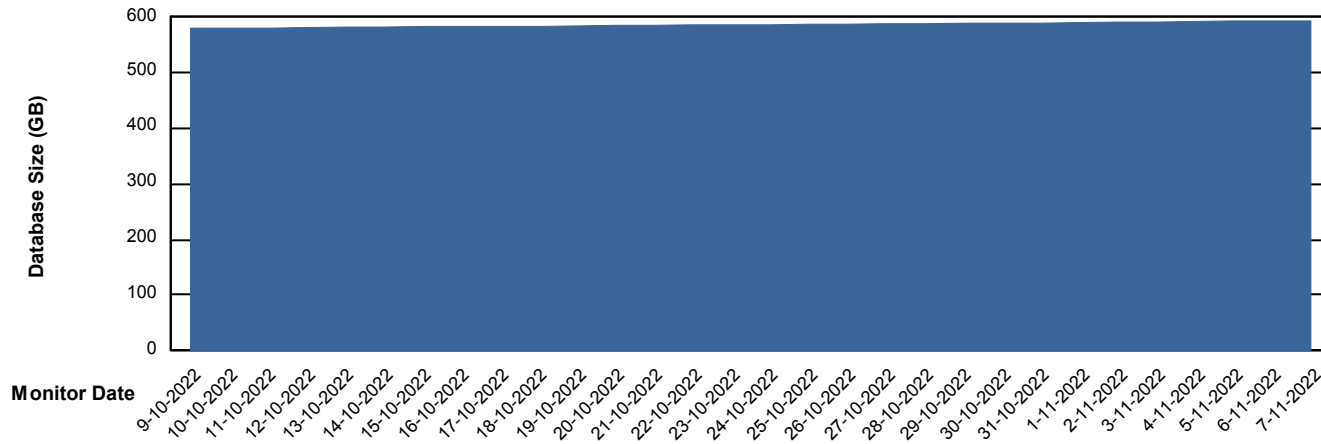

DATABASE SIZE CUS_ProdDB_Primary

Database growth over last month