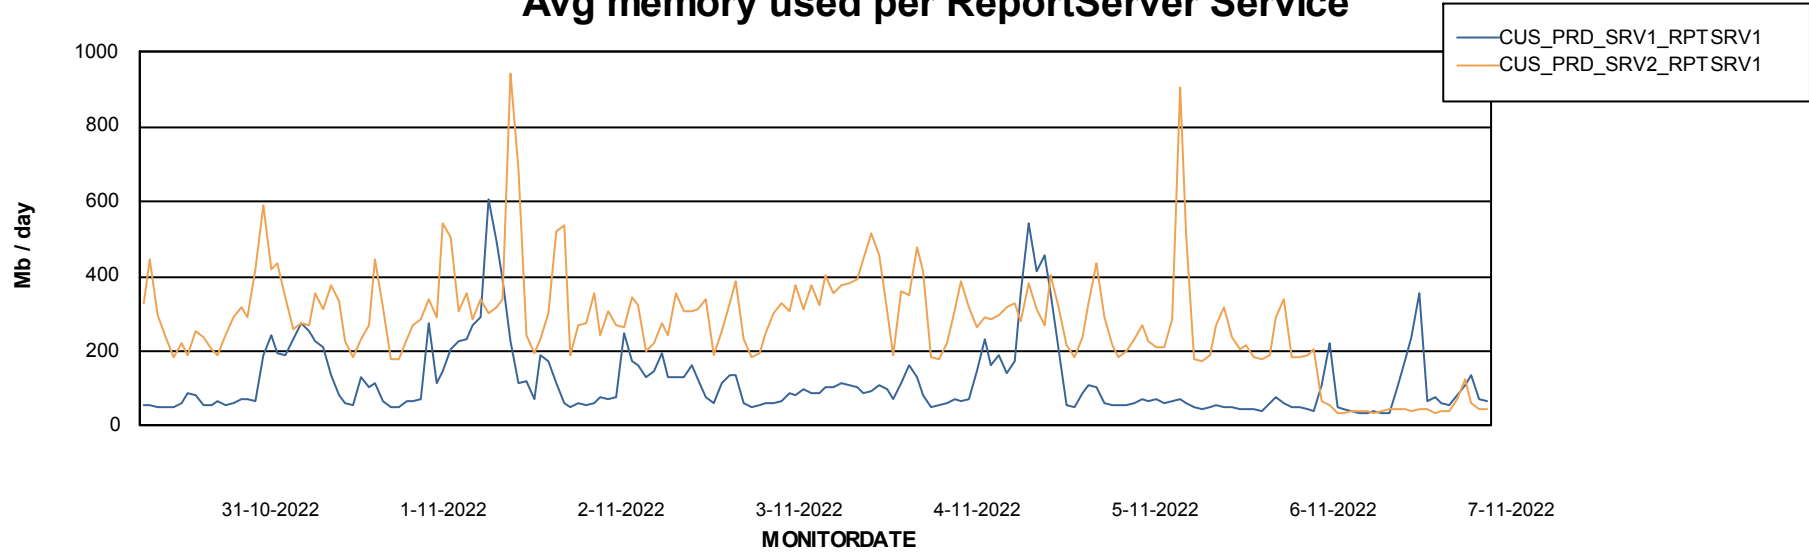

Avg users per day per ABS server

Weekly SLA Customer Report

Customer CUS_Production
Database ID 131

ABSSolute Web Component Services

Avg memory used per ReportServer Service

Weekly SLA Customer Report

Customer CUS_Production
Database ID 131