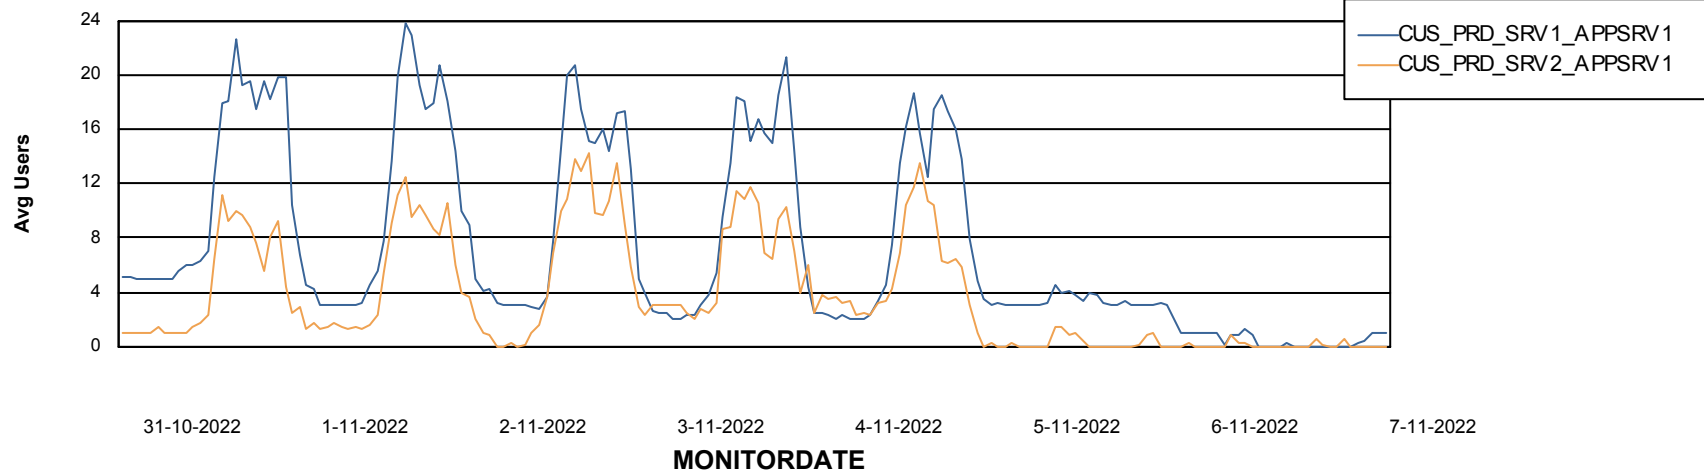

Avg users per day per ABS server