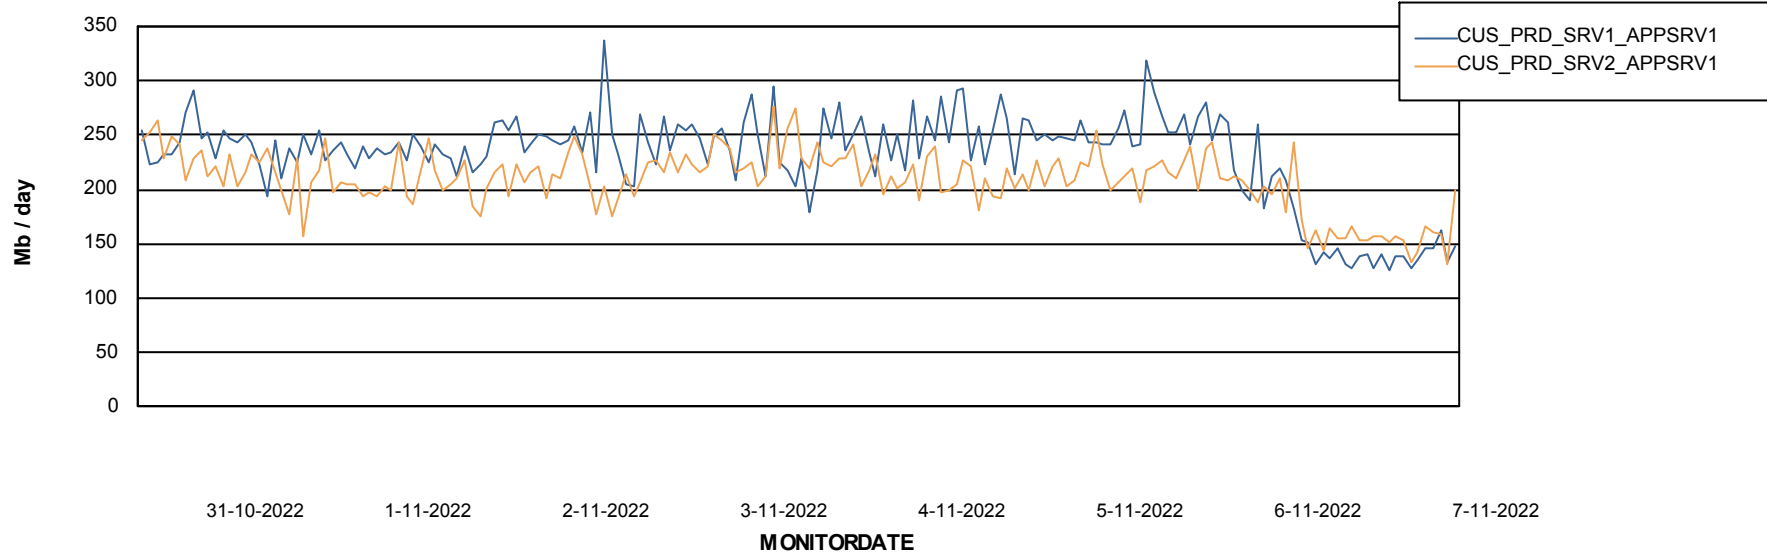

Standby Database Health CUS_Production

Recovery lag for last 7 days

Weekly SLA Customer Report

Customer CUS_Production
Database ID 131

ABSSolute Application Server Services

Avg memory used per ABS Server Service