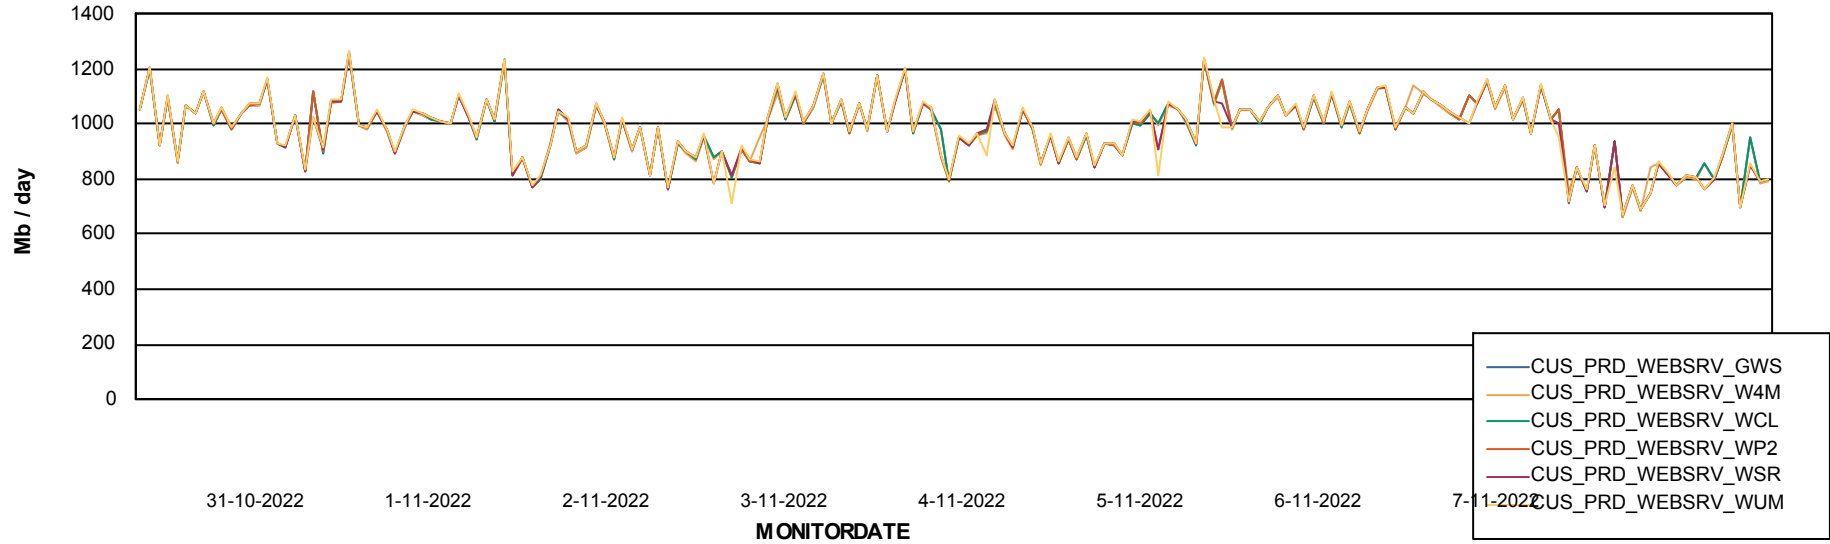

ABSSolute Web Component Services

Avg memory used per ABS Web component