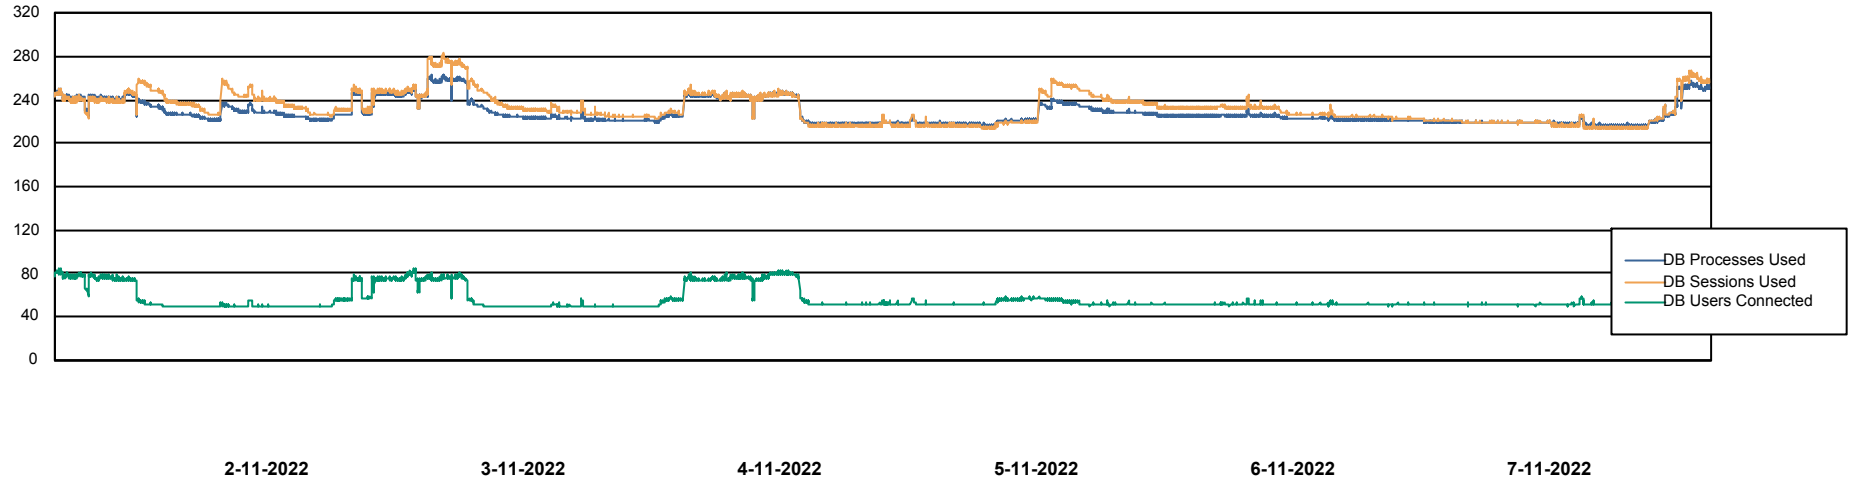

Database Performance CLODB_PRD_CLO-ORA01