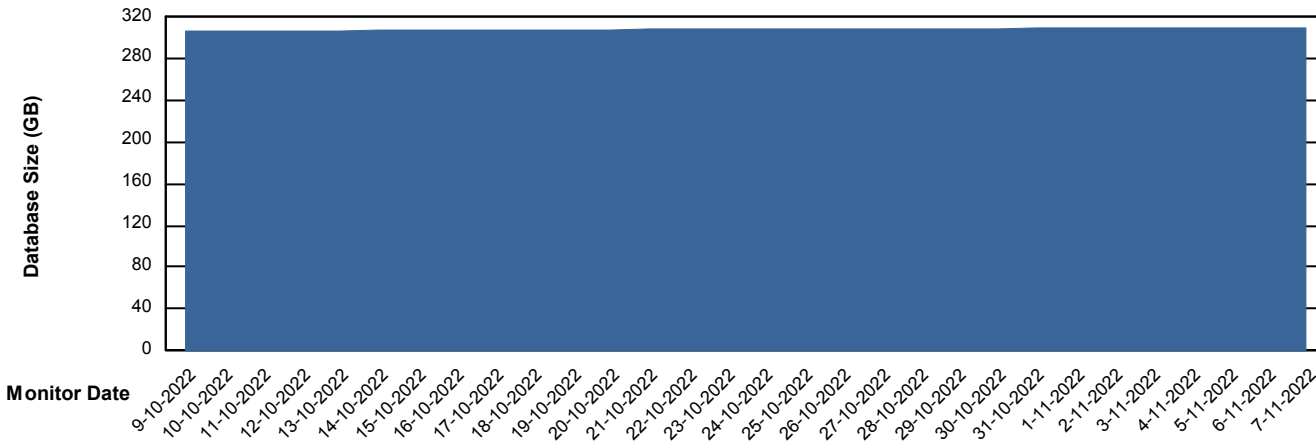

DATABASE SIZE CLODB_PRD_CLO-ORA01

Database growth over last month