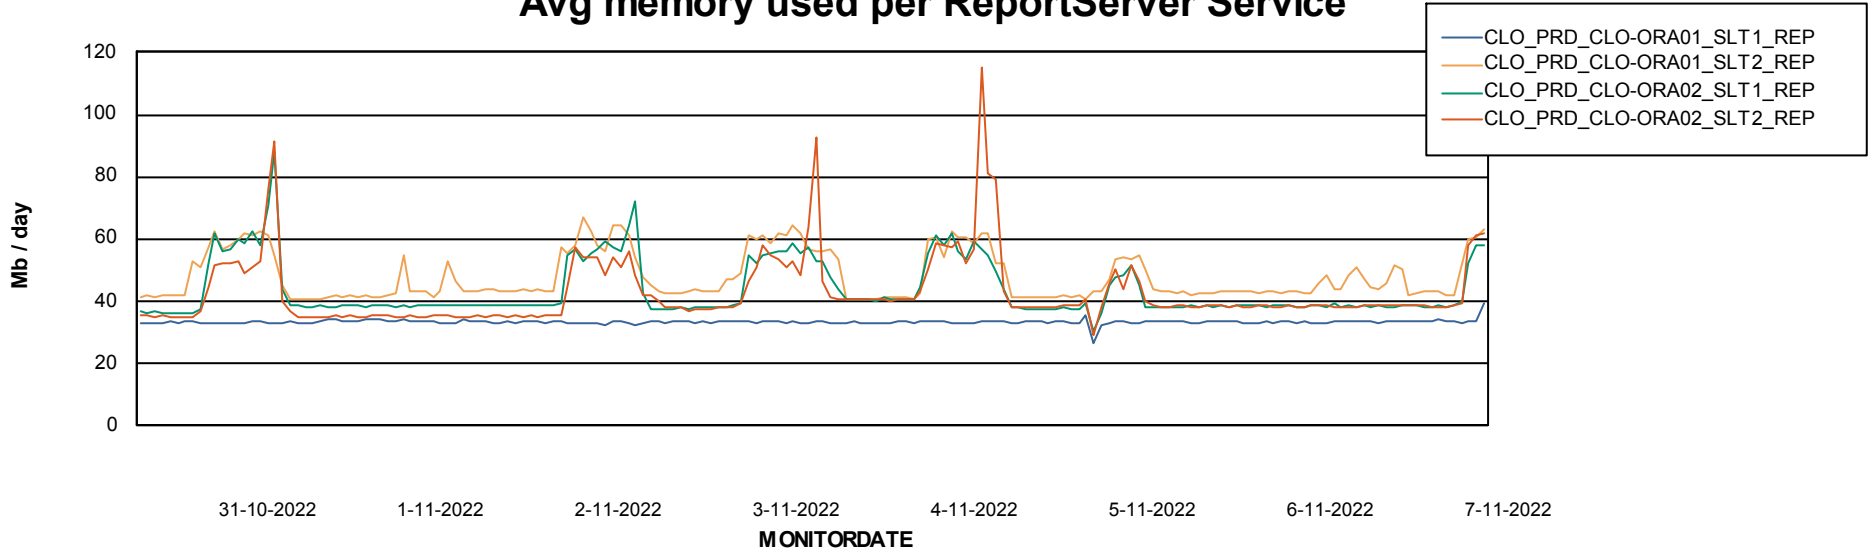

ABSSolute Application ReportServer Services

Avg memory used per ReportServer Service