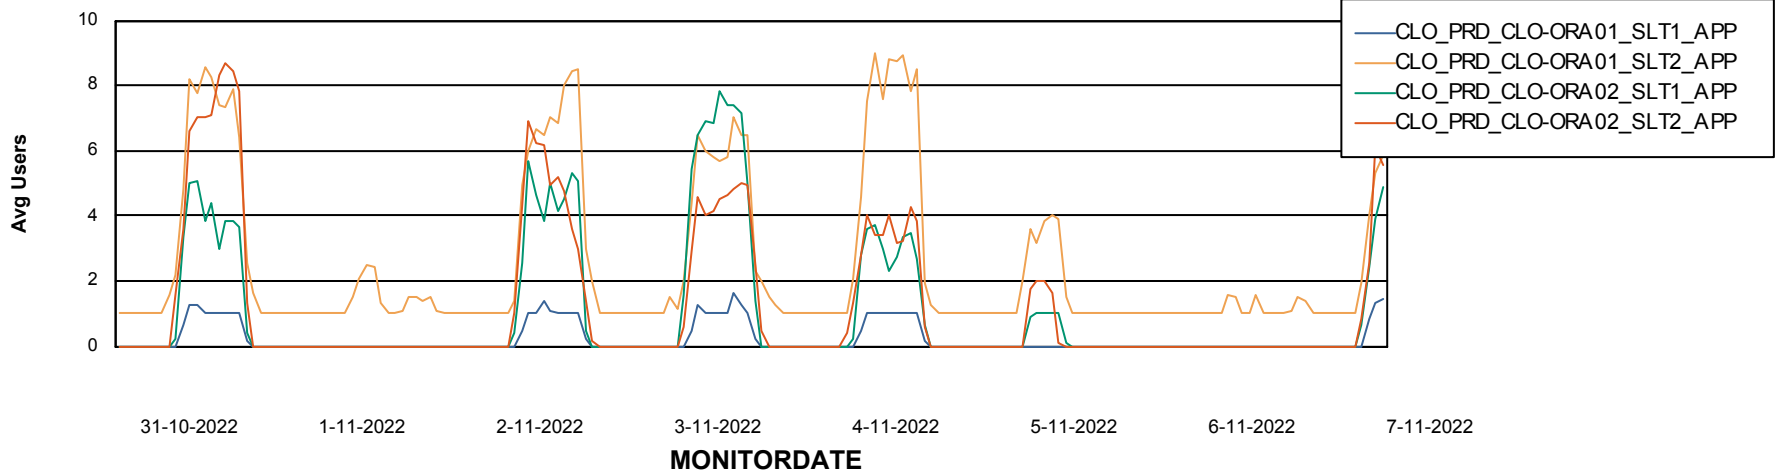

Avg users per day per ABS server