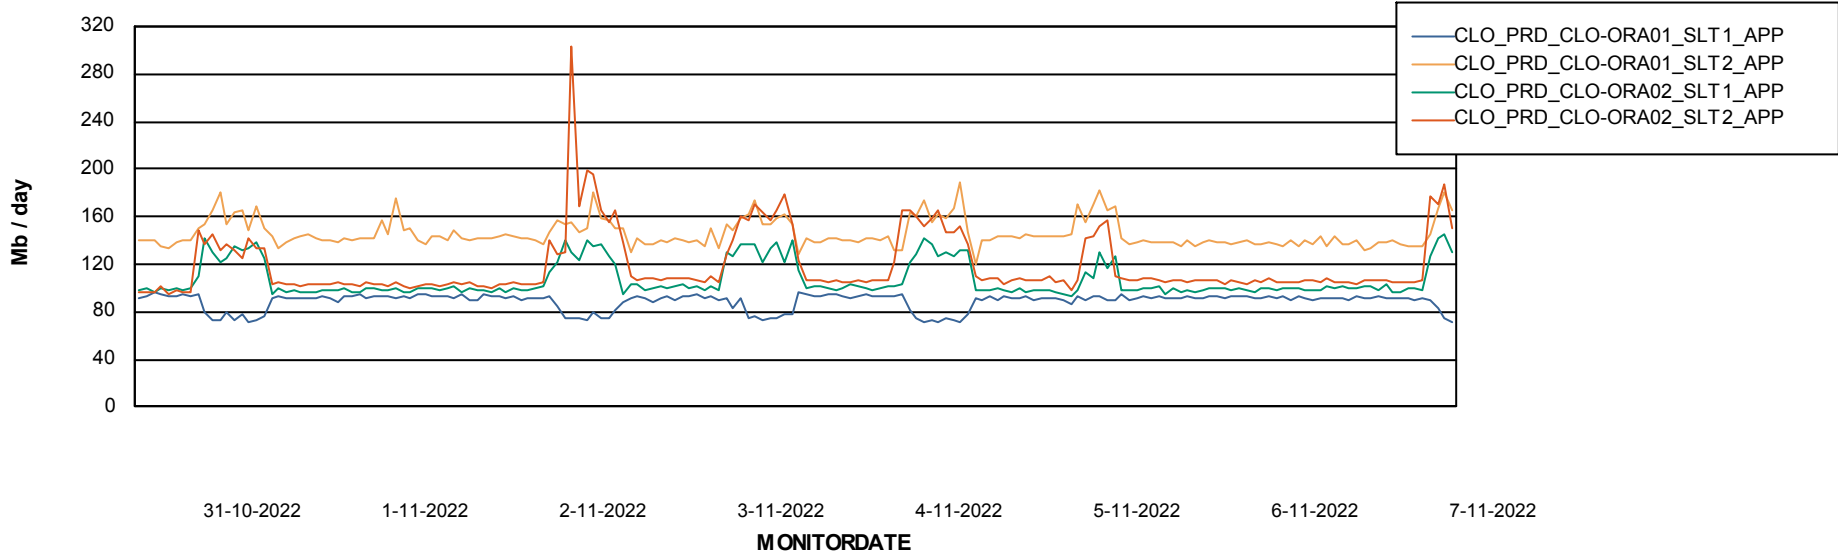

ABSSolute Application Server Services

Avg memory used per ABS Server Service