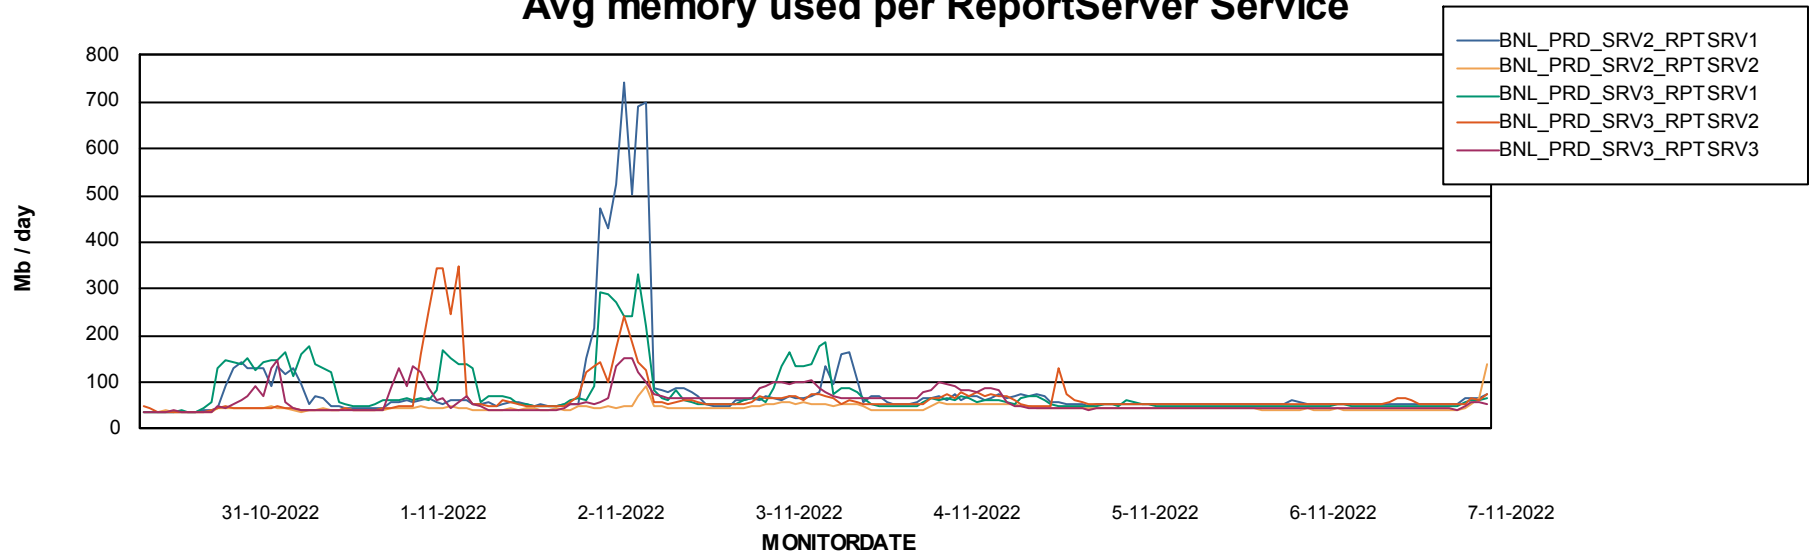

Avg users per day per ABS server

Weekly SLA Customer Report

Customer BNL_Production
Database ID 83

ABSSolute Web Component Services

Avg memory used per ReportServer Service

Weekly SLA Customer Report

Customer BNL_Production
Database ID 83