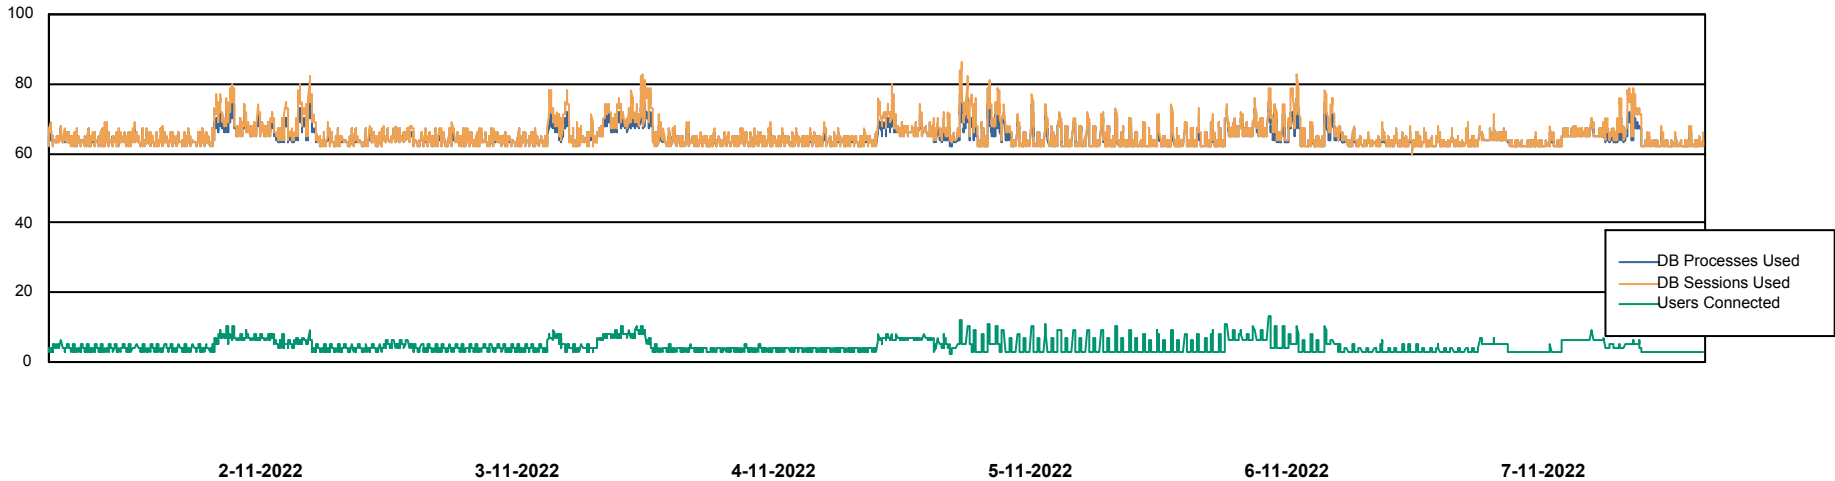

Database Performance BGGDB_BI