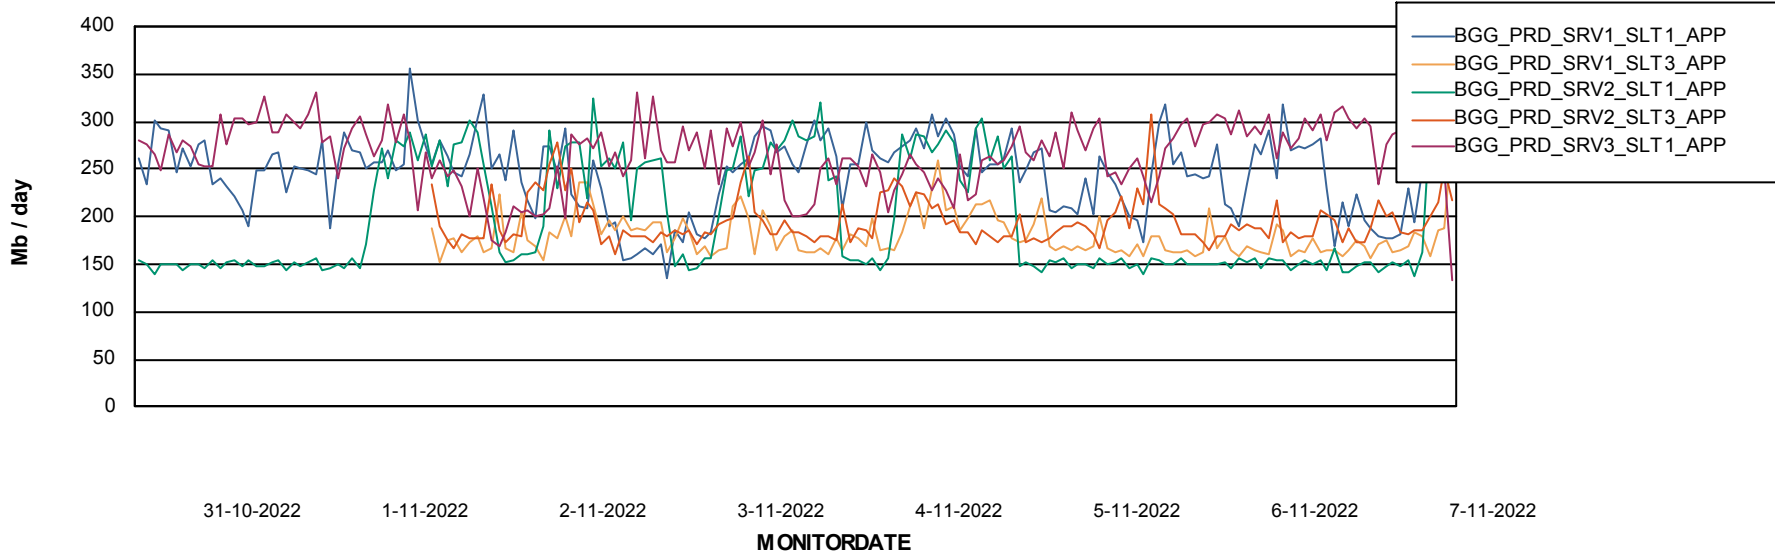

ABSSolute Application Server Services

Avg memory used per ABS Server Service