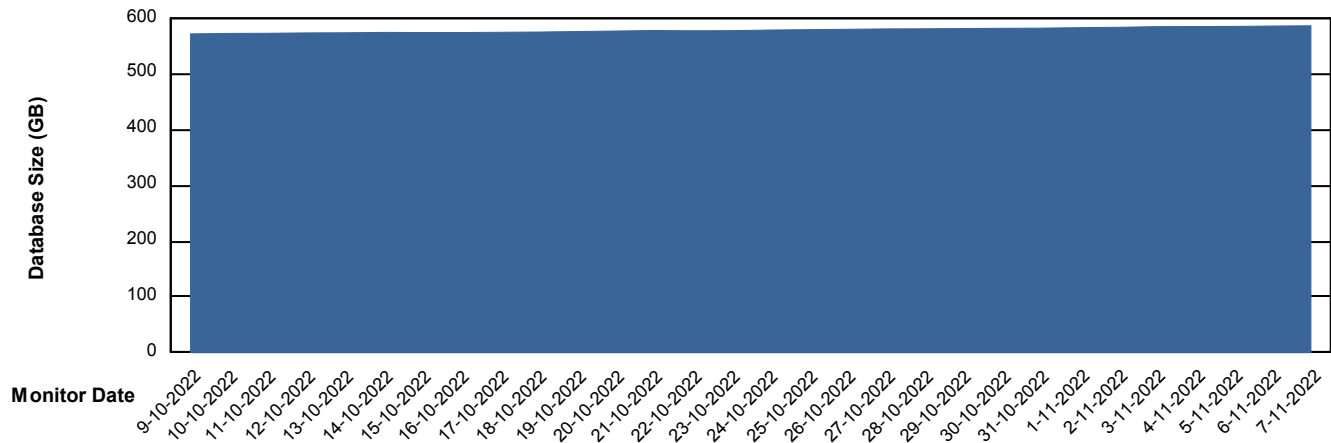

Customer BGG_Production
Database ID 58

Database Performance BGGDB_Standby

Weekly SLA Customer Report

Customer BGG_Production
Database ID 58

DATABASE SIZE BGGDB_BI

Database growth over last month

DATABASE SIZE BGGDB_Production

Database growth over last month

Weekly SLA Customer Report

Customer BGG_Production
 Database ID 58

Database Tablespace BGGDB_BI

| Date | Tablespace Name | Filesize (Gb) | Usedsize (Gb) | Percentage free |
|-----------|-----------------|---------------|---------------|-----------------|
| 7-11-2022 | ABSDATA | 188 | 124 | 34 |
| | INDX | 234 | 171 | 27 |
| 6-11-2022 | ABSDATA | 188 | 124 | 34 |
| | INDX | 234 | 171 | 27 |
| 5-11-2022 | ABSDATA | 188 | 123 | 35 |
| | INDX | 234 | 171 | 27 |
| 4-11-2022 | ABSDATA | 188 | 123 | 35 |
| | INDX | 234 | 170 | 27 |
| 3-11-2022 | ABSDATA | 188 | 123 | 35 |
| | INDX | 234 | 170 | 27 |
| 2-11-2022 | ABSDATA | 188 | 123 | 35 |
| | INDX | 234 | 170 | 27 |
| 1-11-2022 | ABSDATA | 188 | 122 | 35 |
| | INDX | 234 | 169 | 28 |