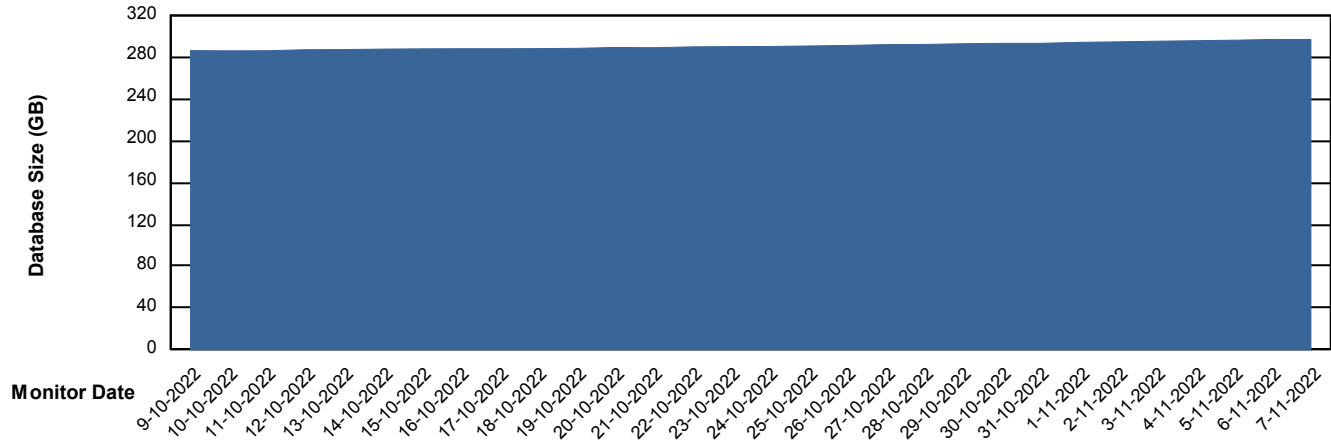

Customer BGG_Production
Database ID 58

Database Performance BGGDB_Standby

Weekly SLA Customer Report

Customer BGG_Production
Database ID 58

DATABASE SIZE BGGDB_BI

Database growth over last month

DATABASE SIZE BGGDB_Production

Database growth over last month

Weekly SLA Customer Report

Customer BGG_Production
 Database ID 58

Database Tablespace BGGDB_BI

| Date | Tablespace Name | Filesize (Gb) | Usedsize (Gb) | Percentage free |
|-----------|-----------------|---------------|---------------|-----------------|
| 7-11-2022 | ABSDATA | 188 | 124 | 34 |
| | INDX | 234 | 171 | 27 |
| 6-11-2022 | ABSDATA | 188 | 124 | 34 |
| | INDX | 234 | 171 | 27 |
| 5-11-2022 | ABSDATA | 188 | 123 | 35 |
| | INDX | 234 | 171 | 27 |
| 4-11-2022 | ABSDATA | 188 | 123 | 35 |
| | INDX | 234 | 170 | 27 |
| 3-11-2022 | ABSDATA | 188 | 123 | 35 |
| | INDX | 234 | 170 | 27 |
| 2-11-2022 | ABSDATA | 188 | 123 | 35 |
| | INDX | 234 | 170 | 27 |
| 1-11-2022 | ABSDATA | 188 | 122 | 35 |
| | INDX | 234 | 169 | 28 |