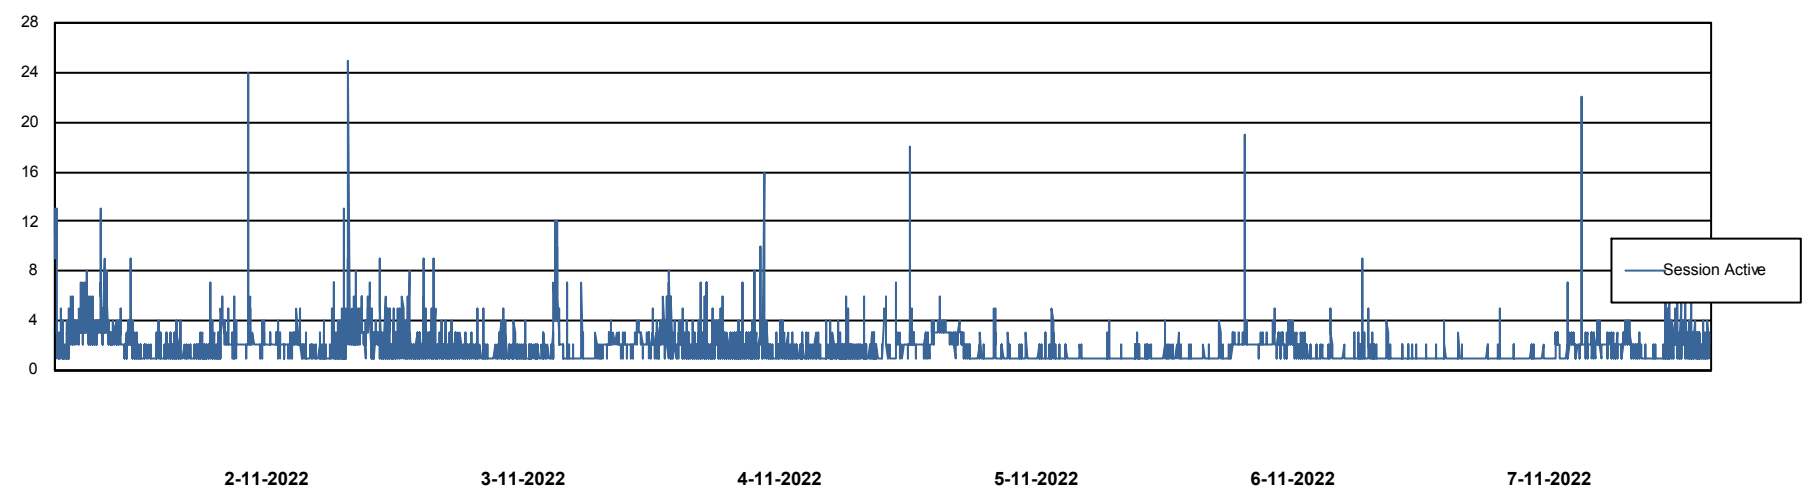

Harddisk Usage BGG_PRD_SRV4

| | Free disk space on / (%) | Total disk space on / (Gb) | Used disk space on / (Gb) | Free disk space on /abs (%) | Free disk space on /home (%) | Free disk space on /opt (%) | Total disk space on /opt (Gb) | Used disk space on /opt (Gb) | Free disk space on /opt/abs (%) | Total disk space on /opt/abs |
|-----------|--------------------------|----------------------------|---------------------------|-----------------------------|------------------------------|-----------------------------|-------------------------------|------------------------------|---------------------------------|------------------------------|
| 7-11-2022 | 27 | 1 | 1 | 43 | 97 | 30 | 1 | 1 | 43 | 15 |
| 6-11-2022 | 27 | 1 | 1 | 43 | 97 | 30 | 1 | 1 | 43 | 15 |
| 5-11-2022 | 27 | 1 | 1 | 43 | 97 | 30 | 1 | 1 | 43 | 15 |
| 4-11-2022 | 27 | 1 | 1 | 43 | 97 | 30 | 1 | 1 | 43 | 15 |
| 3-11-2022 | 27 | 1 | 1 | 43 | 97 | 30 | 1 | 1 | 43 | 15 |
| 2-11-2022 | 27 | 1 | 1 | 43 | 97 | 30 | 1 | 1 | 43 | 15 |
| 1-11-2022 | 27 | 1 | 1 | 43 | 97 | 30 | 1 | 1 | 43 | 15 |

Weekly SLA Customer Report

Customer BGG_Production
Database ID 58

Database Performance BGGDB_BI

Weekly SLA Customer Report

Customer BGG_Production
Database ID 58

Database Performance BGGDB_Production

Weekly SLA Customer Report

Customer BGG_Production
Database ID 58

Database Performance BGGDB_Standby

Weekly SLA Customer Report

Customer BGG_Production
Database ID 58

DATABASE SIZE BGGDB_BI

Database growth over last month

DATABASE SIZE BGGDB_Production