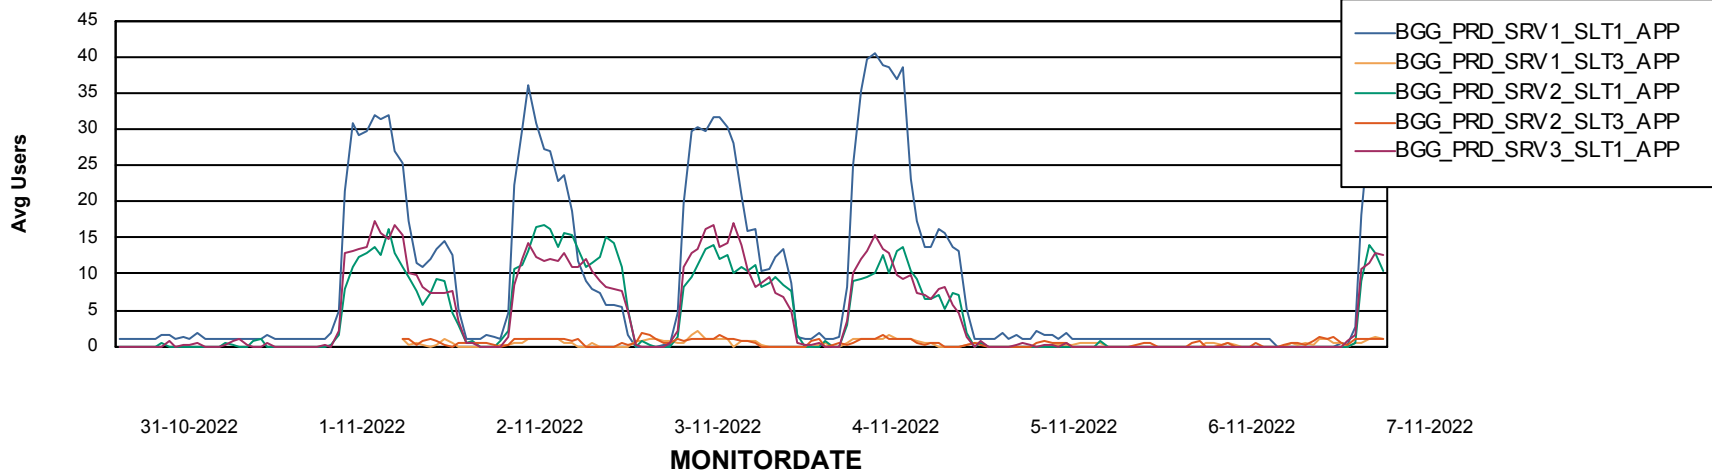

Avg users per day per ABS server