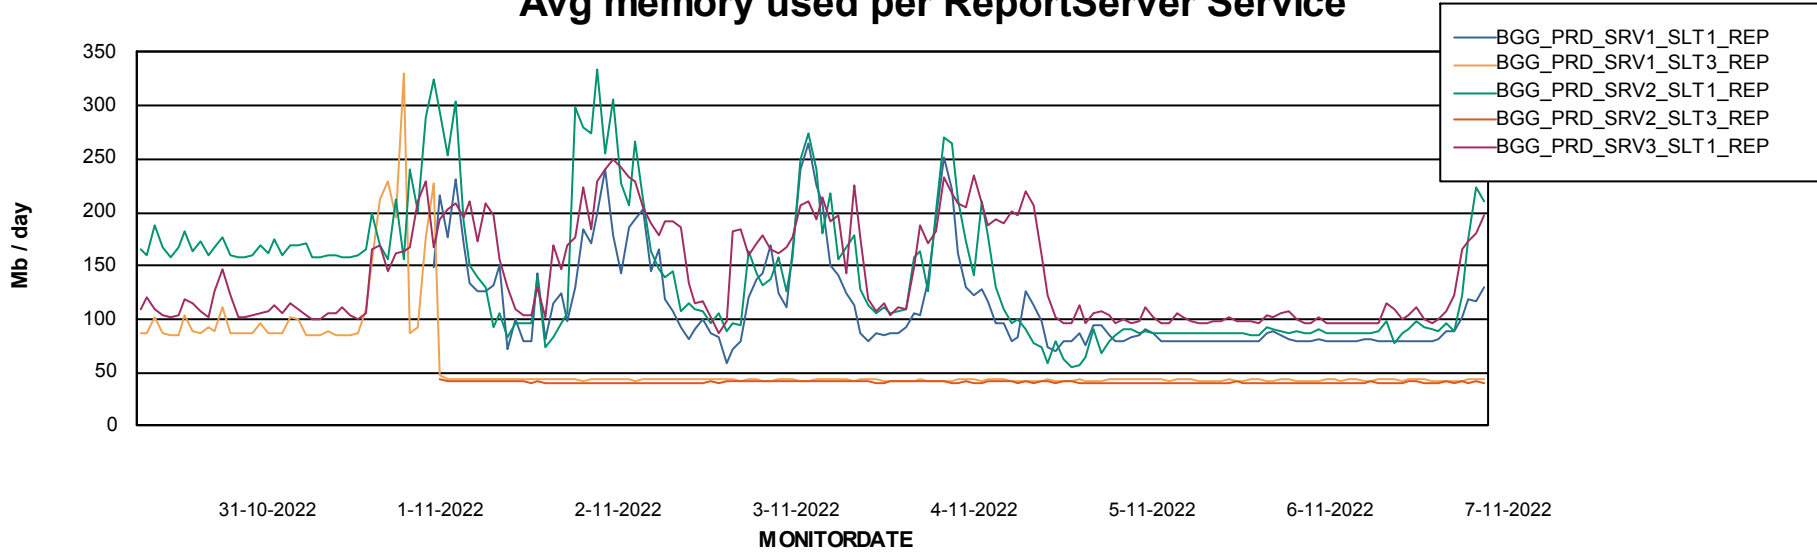

Avg memory used per ABS Server Service

Avg users per day per ABS server

Weekly SLA Customer Report

Customer BGG_Production
Database ID 58

ABSSolute Application ReportServer Services

Avg memory used per ReportServer Service

Weekly SLA Customer Report

Customer BGG_Production
Database ID 58

ABSolute Web Component Services

Avg memory used per ABS Web component

Weekly SLA Customer Report

Customer BGG_Production
Database ID 58

Disaster per ABS component