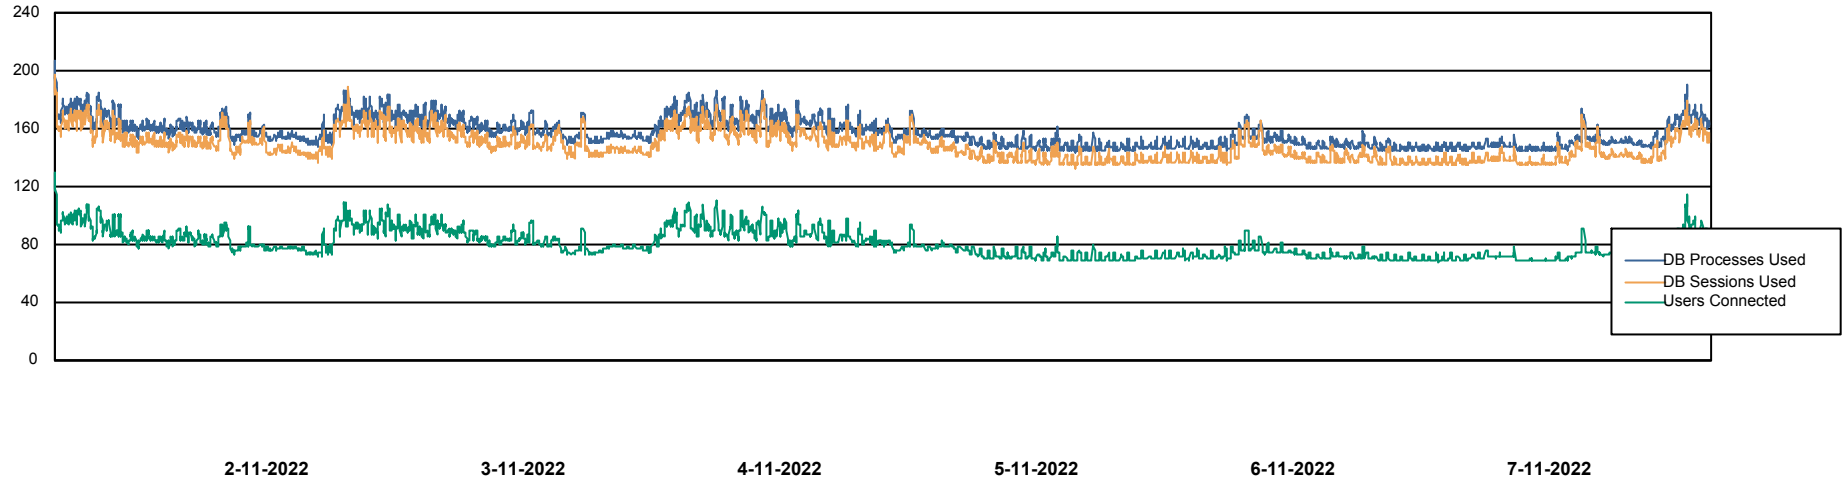

Weekly SLA Customer Report

Customer BGG_Production
Database ID 58

Database Performance BGGDB_BI

Weekly SLA Customer Report

Customer BGG_Production
Database ID 58

Database Performance BGGDB_Production

Weekly SLA Customer Report