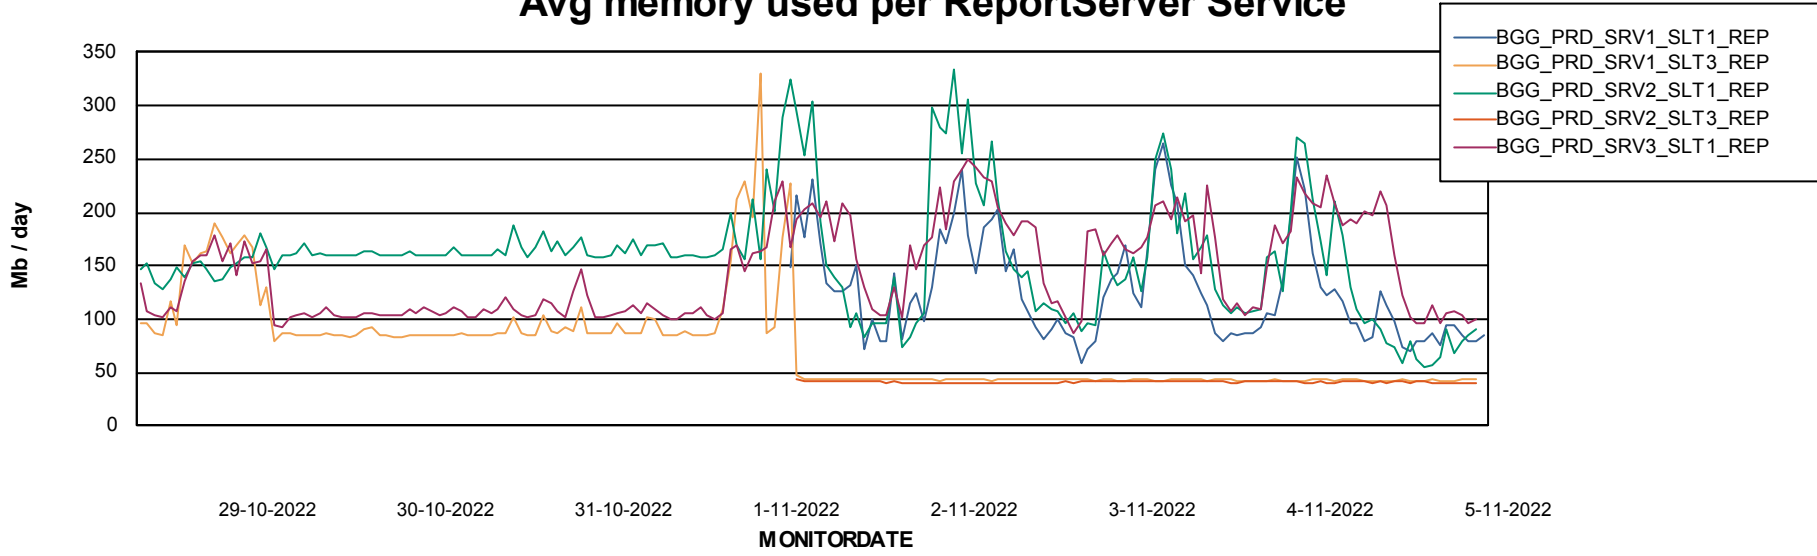

ABSSolute Application ReportServer Services

Avg memory used per ReportServer Service