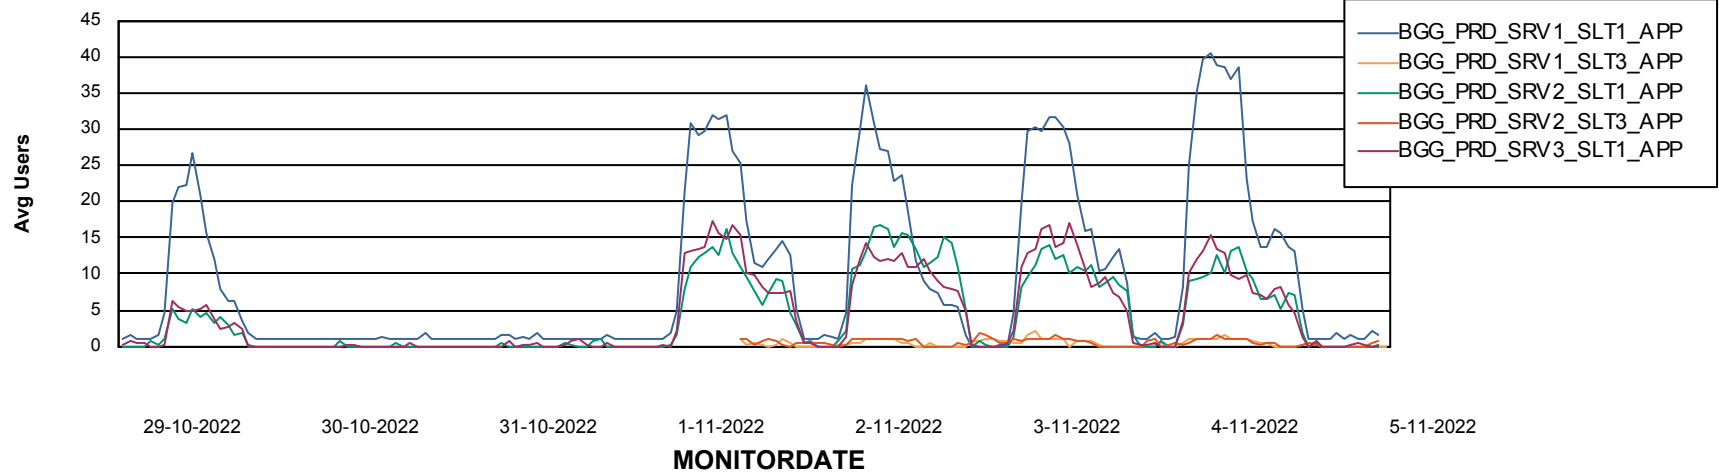

Avg users per day per ABS server