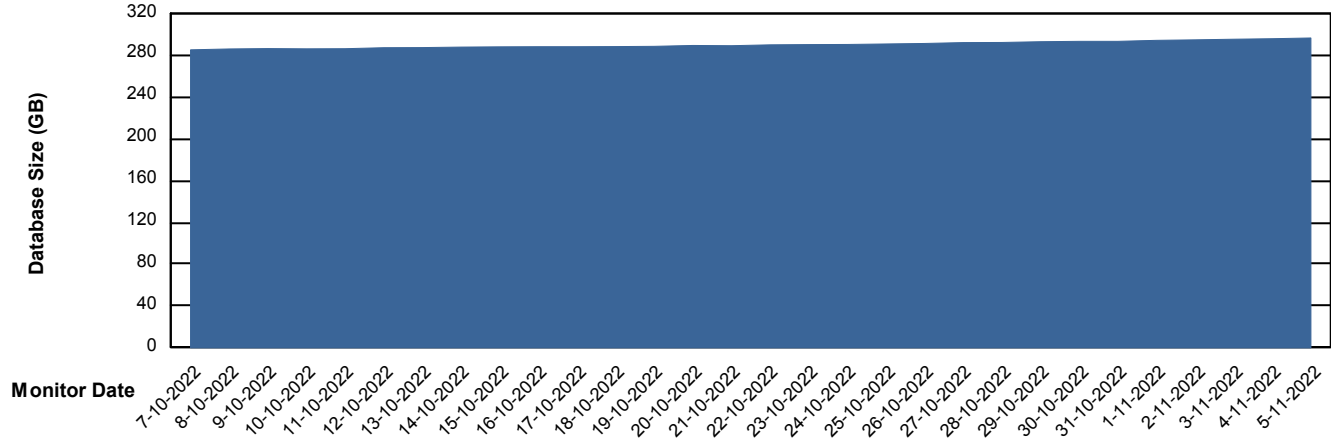

DATABASE SIZE BGGDB_BI

Database growth over last month