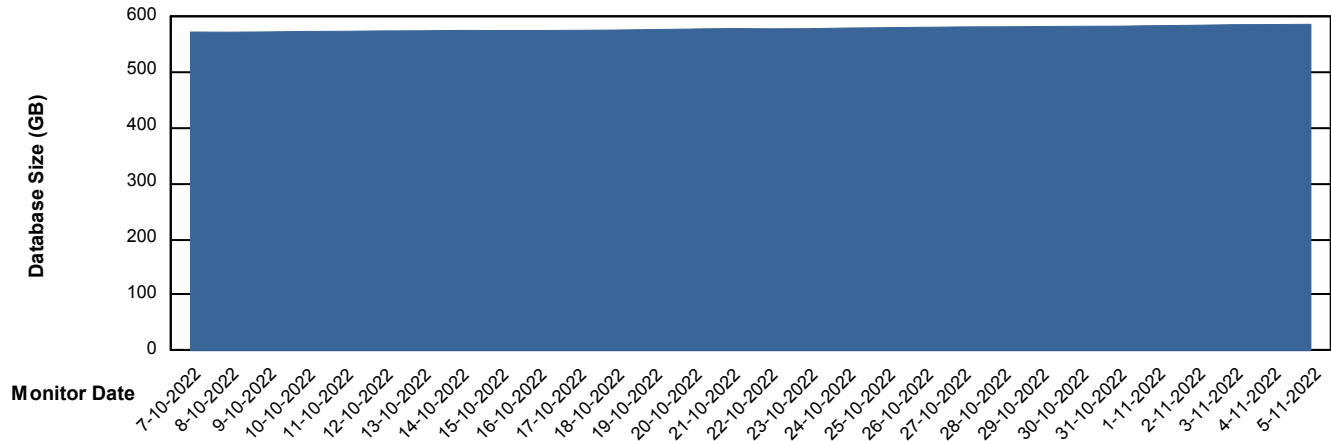

DATABASE SIZE BGGDB_Production

Database growth over last month