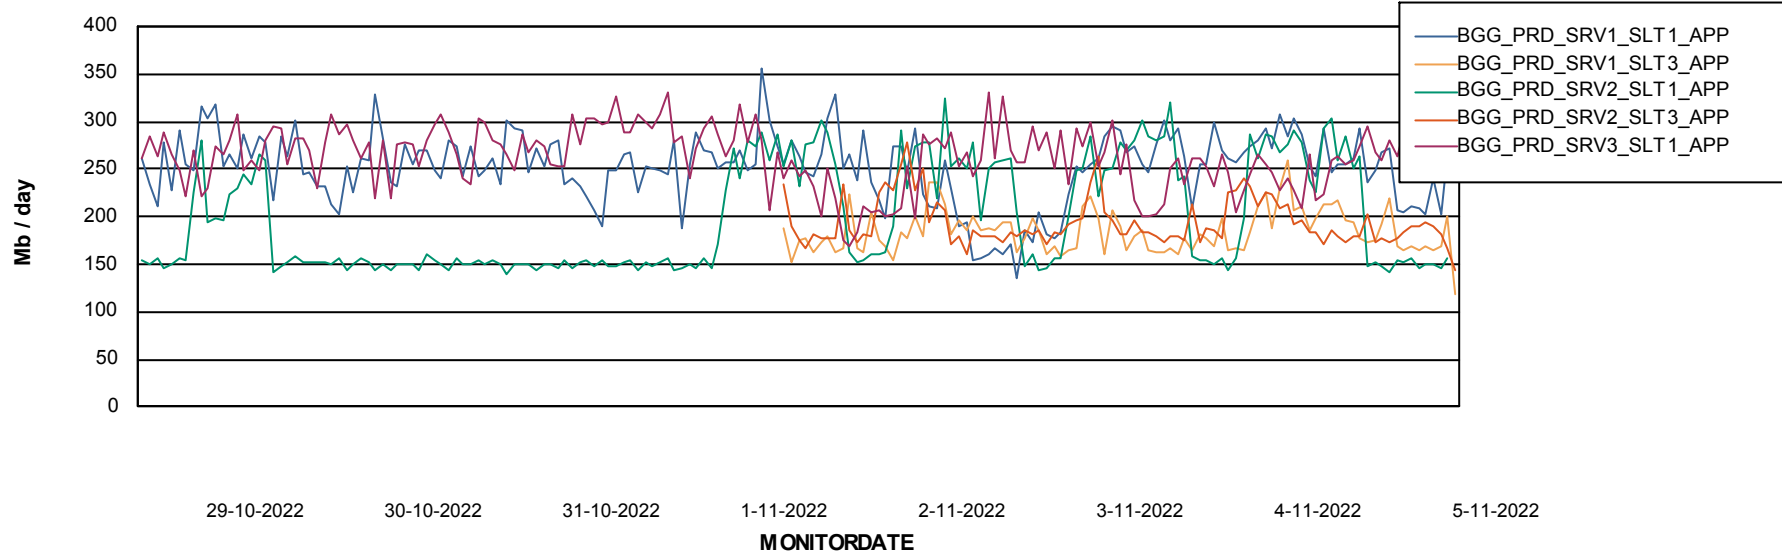

ABSSolute Application Server Services

Avg memory used per ABS Server Service