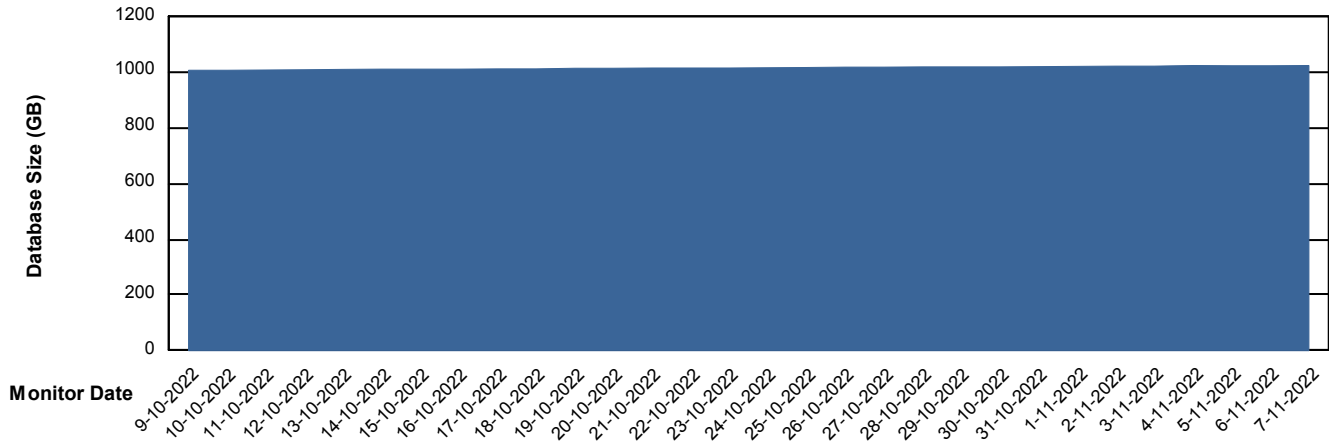

DATABASE SIZE AUJ_DB1_Primary

Database growth over last month