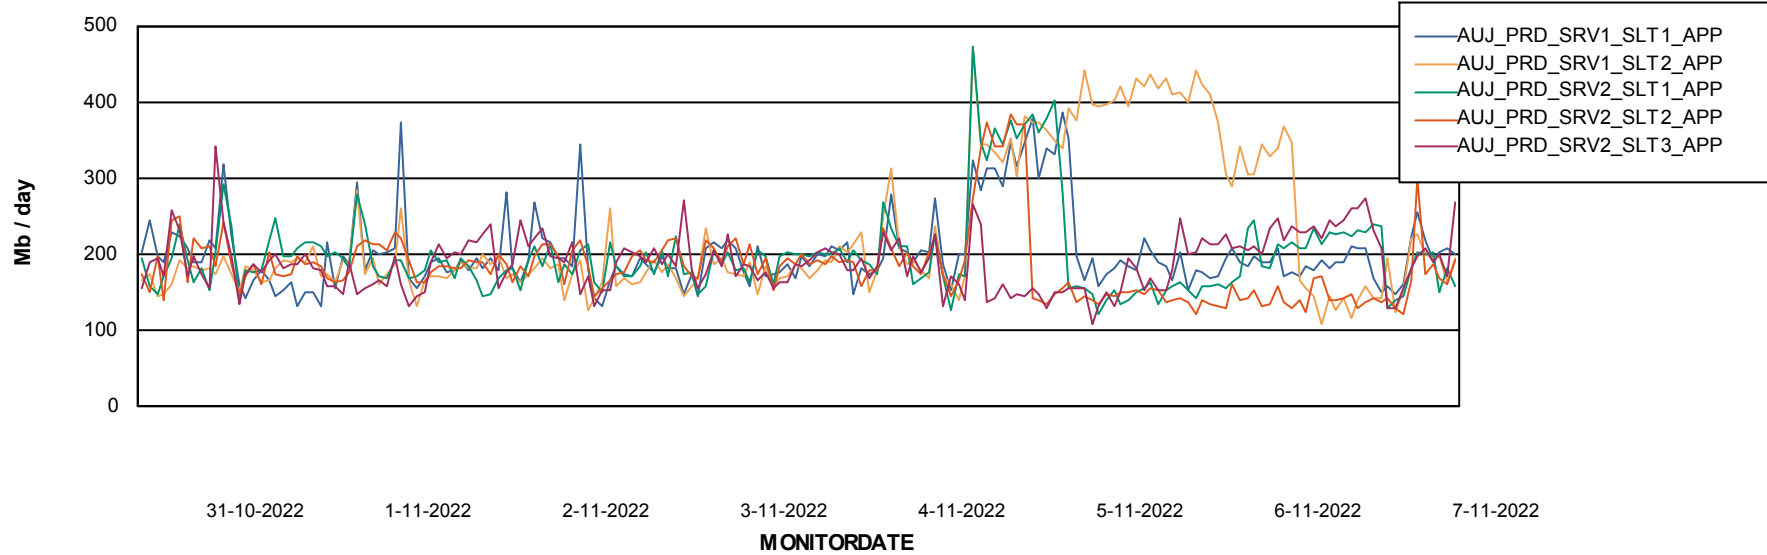

ABSSolute Application Server Services

Avg memory used per ABS Server Service