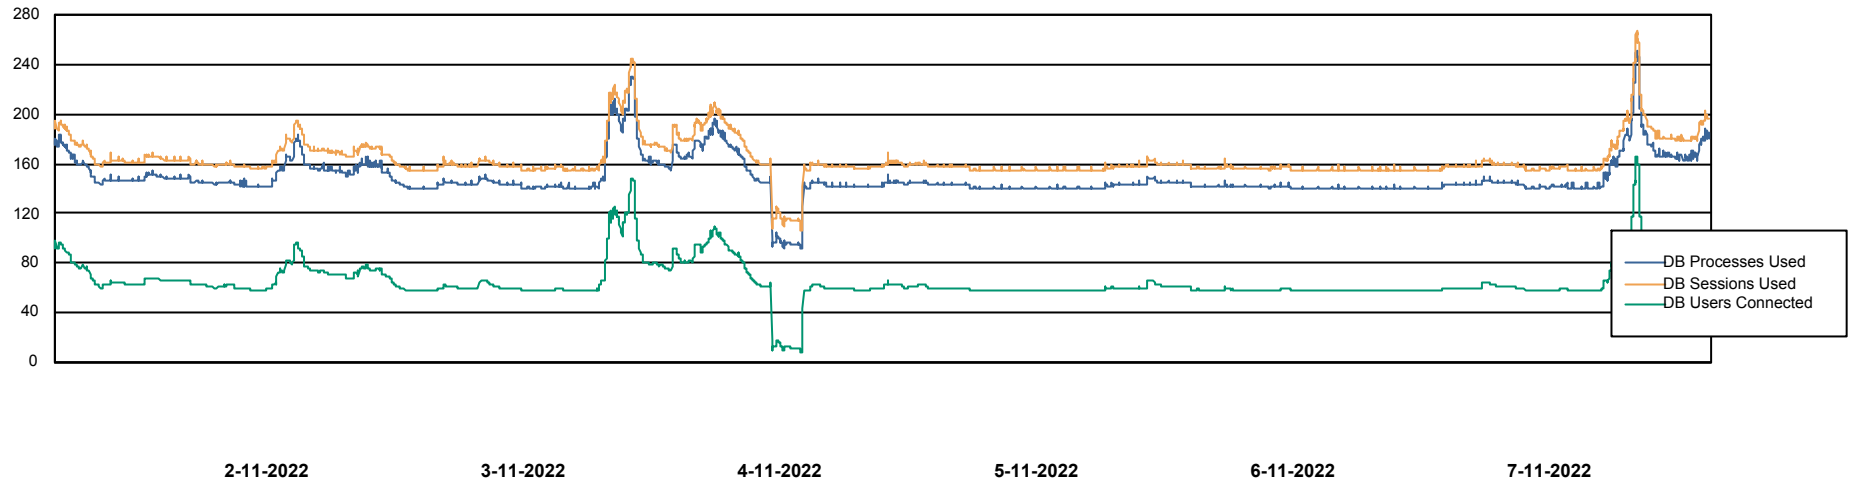

Database Performance AUJ_DB1_Primary