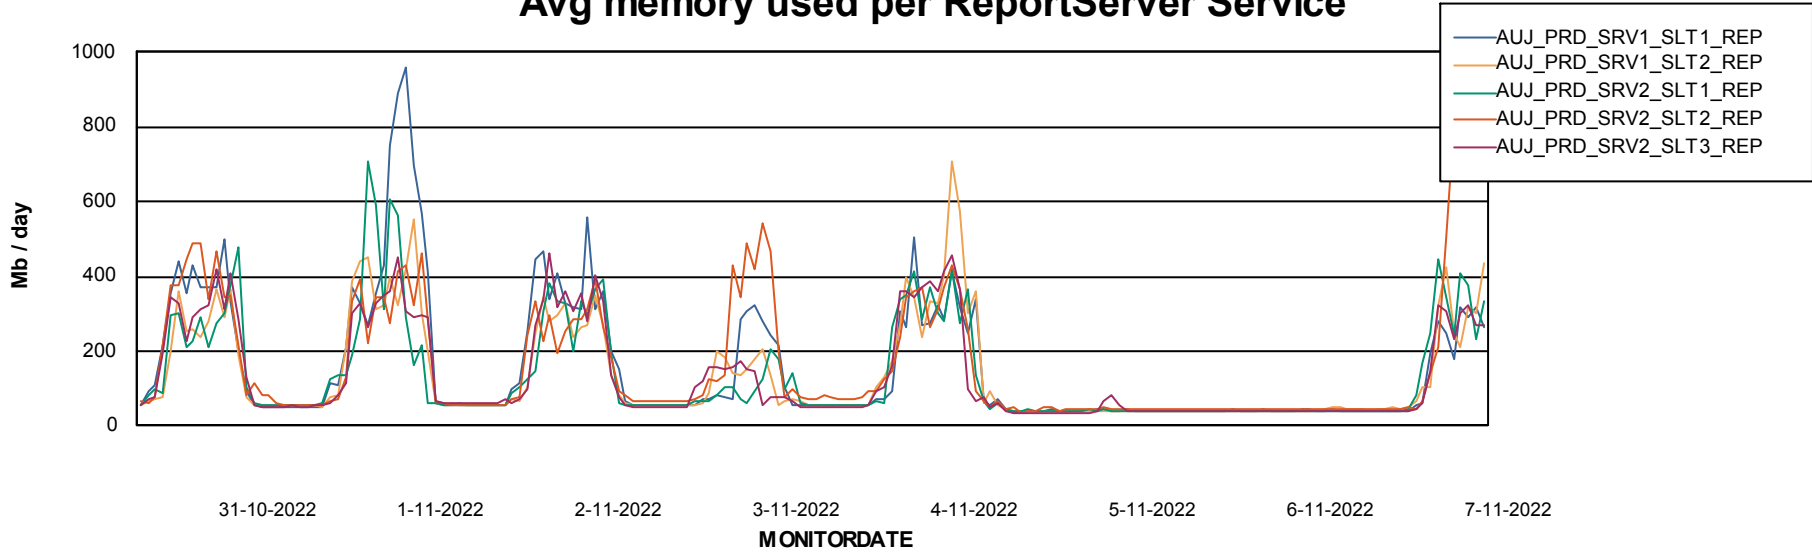

ABSSolute Application ReportServer Services

Avg memory used per ReportServer Service