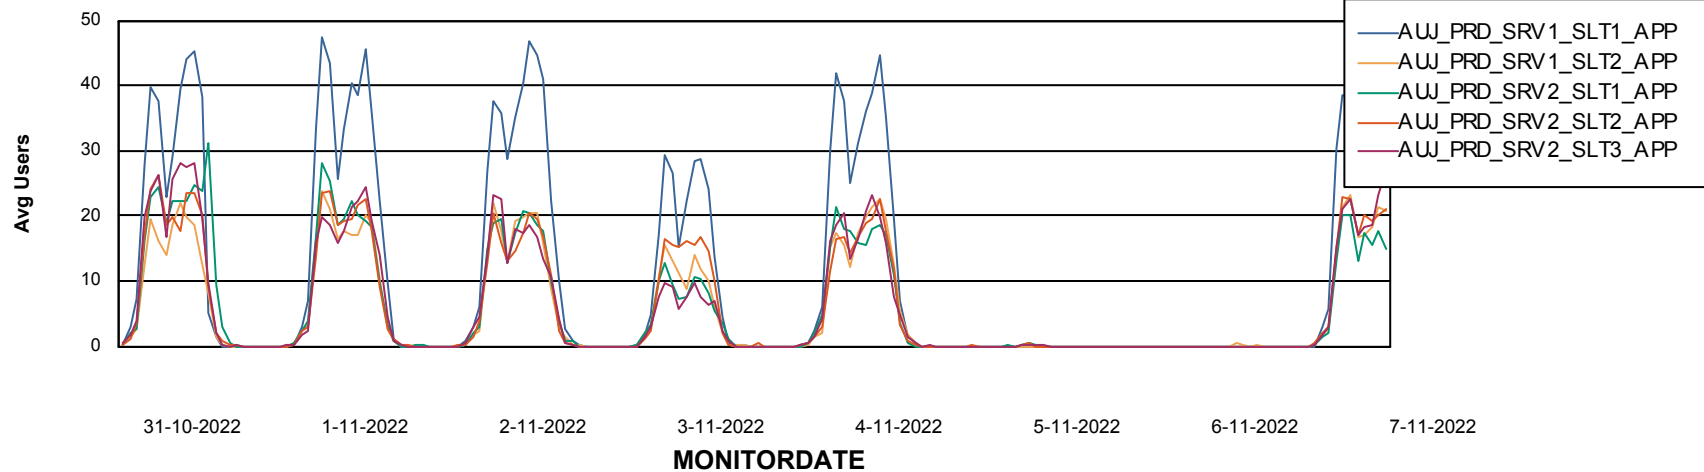

Avg users per day per ABS server