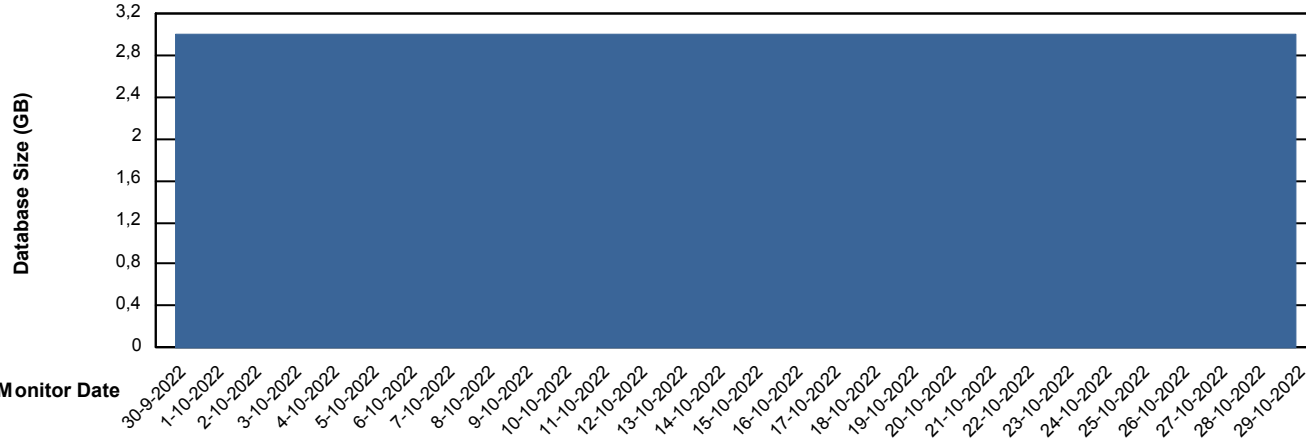

DB Processes Max 0
DB Processes Max 1,000
DB Processes Max 4

Weekly SLA Customer Report

Customer XMX Production
 Database ID 146

DATABASE SIZE XMX_PROD_ABSDB01_PRDB

Database growth over last month

Database Tablespace XMX_PROD_ABSDB01_PRDB

Date	Tablespace Name	Filesize (Gb)	Usedsize (Gb)	Percentage free
29-10-2022	ABSDATA	4	1	77
	INDX	8	0	100
28-10-2022	ABSDATA	4	1	77
	INDX	8	0	100
27-10-2022	ABSDATA	4	1	77
	INDX	8	0	100
26-10-2022	ABSDATA	4	1	77
	INDX	8	0	100
25-10-2022	ABSDATA	4	1	77
	INDX	8	0	100
24-10-2022	ABSDATA	4	1	77
	INDX	8	0	100
23-10-2022	ABSDATA	4	1	77
	INDX	8	0	100