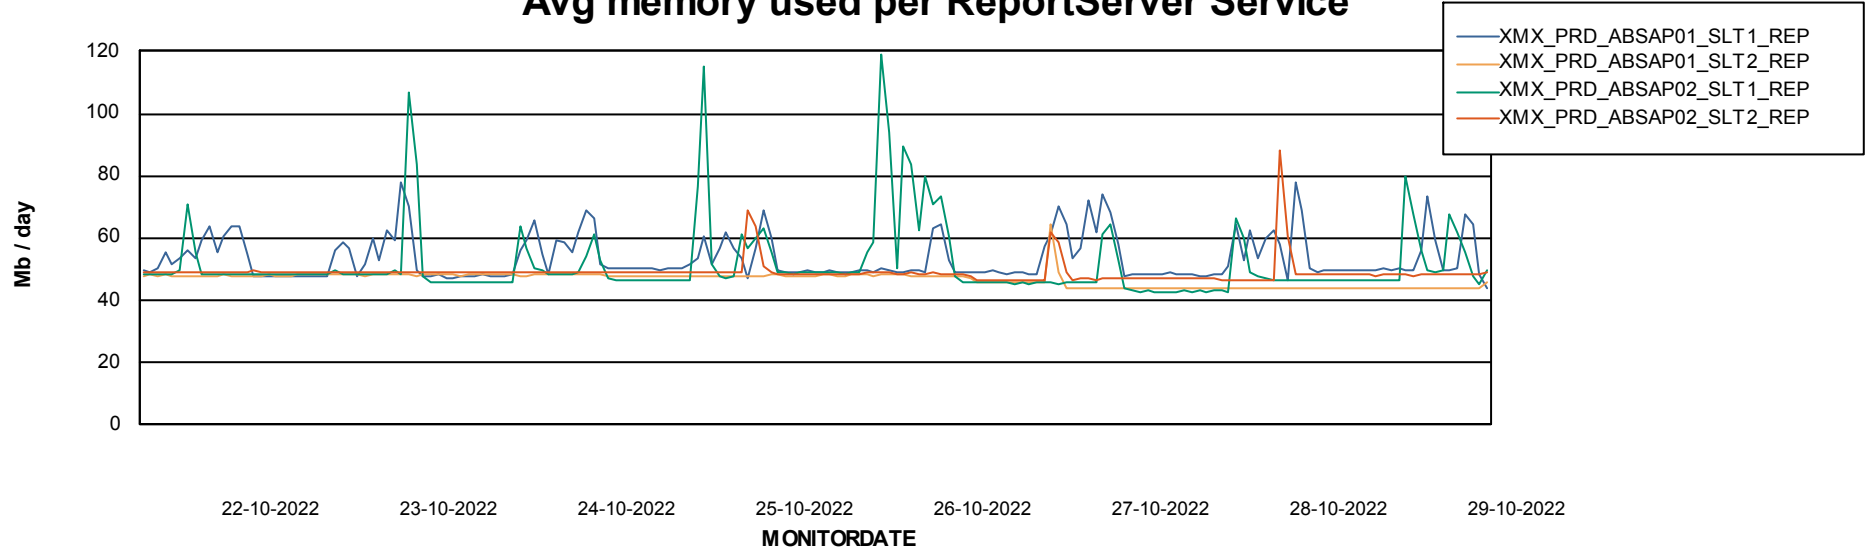

Weekly SLA Customer Report

Customer XMX Production
Database ID 146

Standby Database Health XMX Production

Recovery lag for last 7 days

Weekly SLA Customer Report

Customer XMX Production
Database ID 146

ABSSolute Application Server Services

Avg memory used per ABS Server Service

Avg users per day per ABS server

Weekly SLA Customer Report

Customer XMX Production
Database ID 146

ABSSolute Application ReportServer Services

Avg memory used per ReportServer Service

Weekly SLA Customer Report

Customer XMX Production
Database ID 146

ABSSolute Web Component Services

Avg memory used per ABS Web component

Weekly SLA Customer Report

Customer XMX Production
Database ID 146

Disaster per ABS component