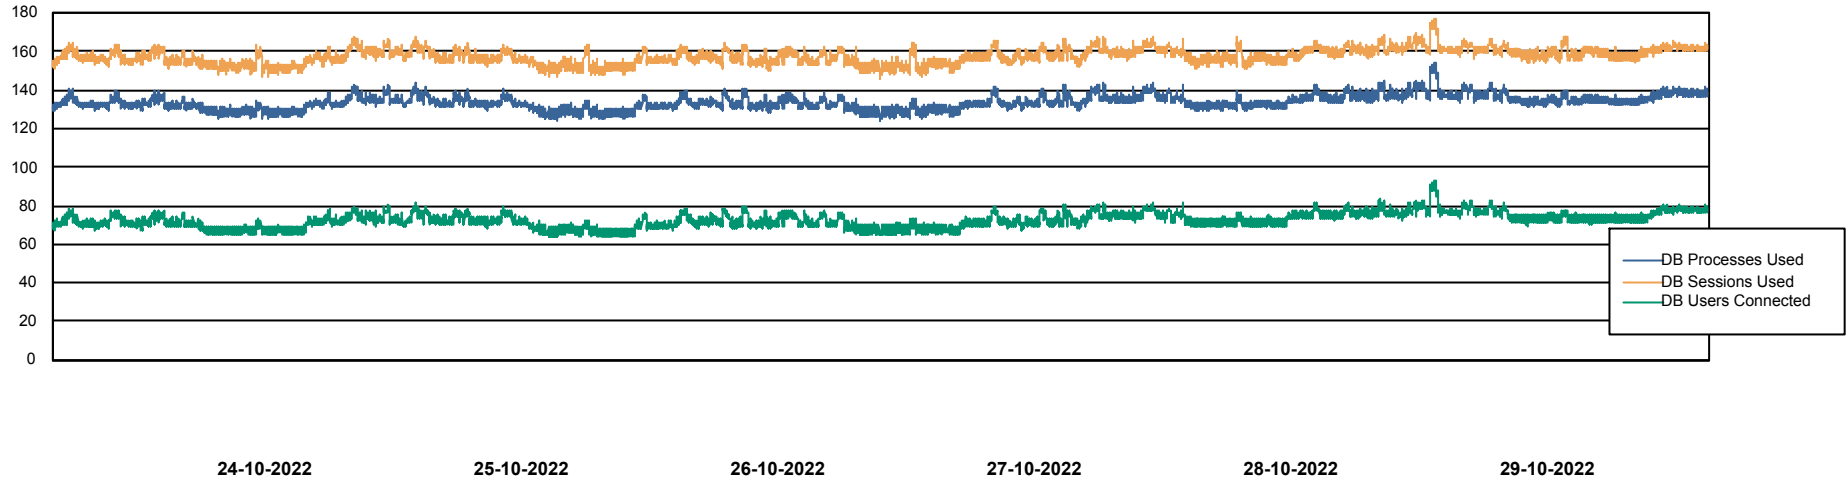

Weekly SLA Customer Report

Customer VOS_Production
Database ID 143

Database Performance VOSDB_BI

Weekly SLA Customer Report

Customer VOS_Production
Database ID 143

Database Performance VOSDB_Production

Weekly SLA Customer Report