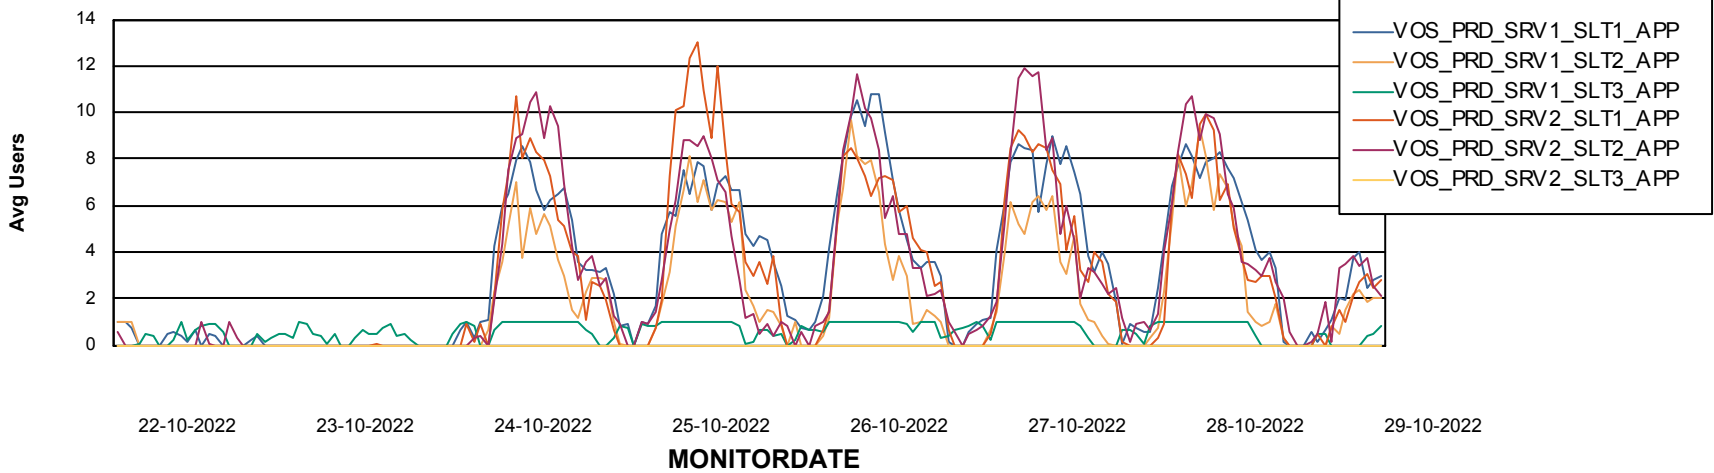

Avg users per day per ABS server