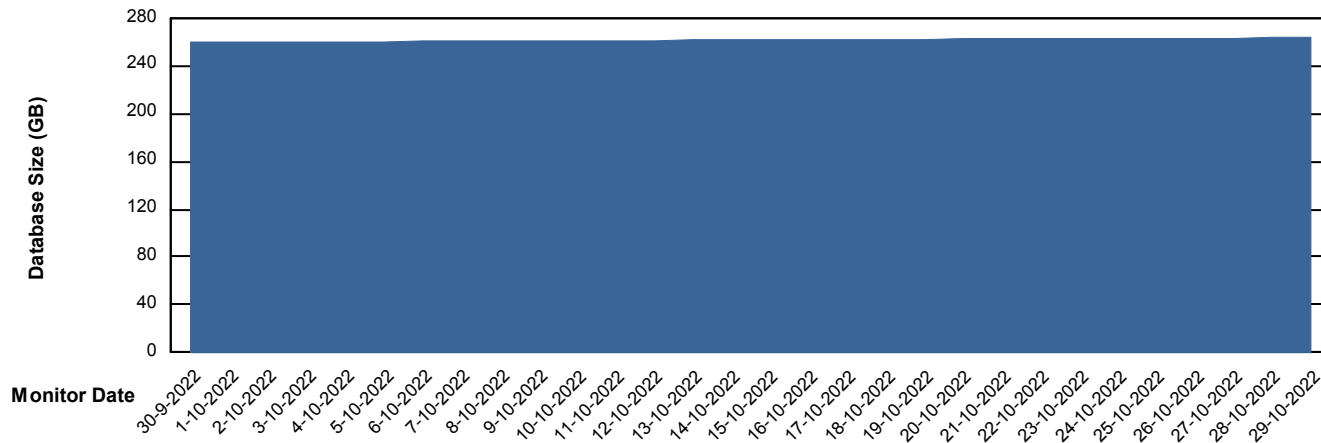

DATABASE SIZE VOSDB_Production

Database growth over last month