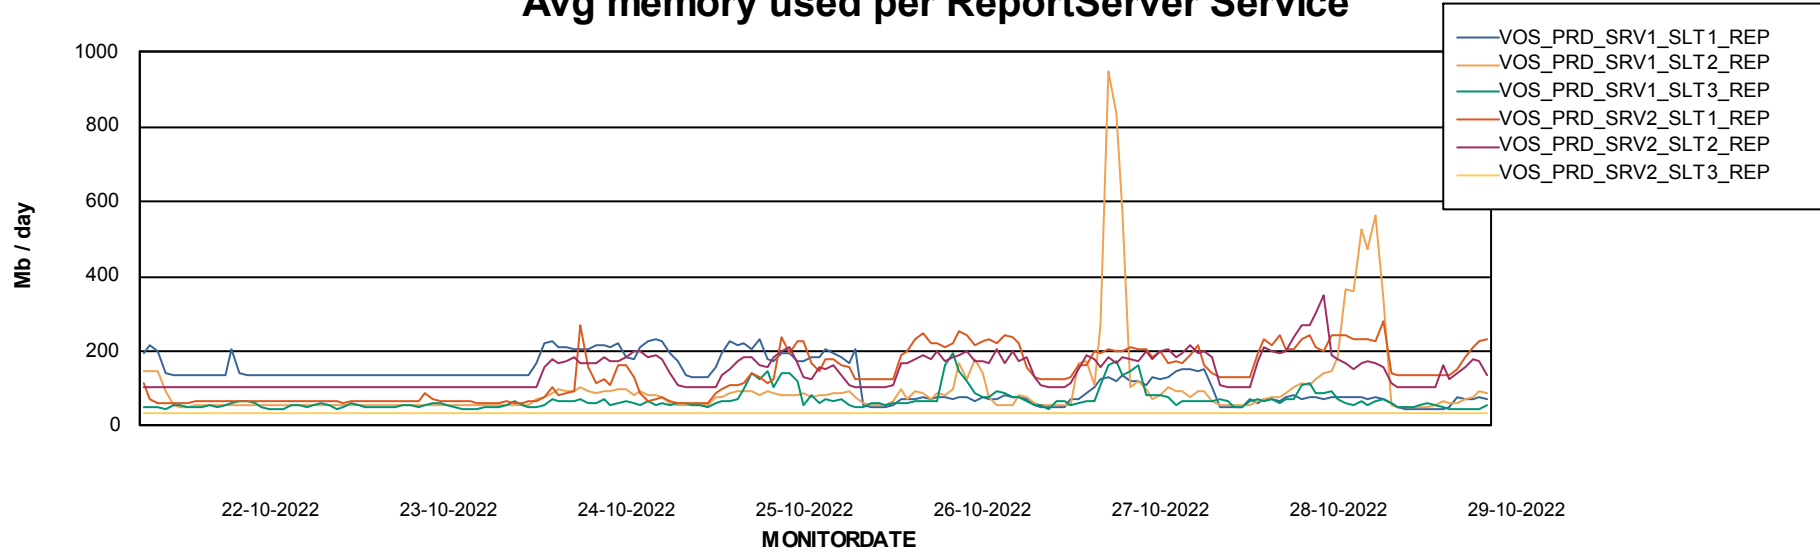

Avg users per day per ABS server

Weekly SLA Customer Report

Customer VOS_Production
Database ID 143

ABSSolute Application ReportServer Services

Avg memory used per ReportServer Service

Weekly SLA Customer Report