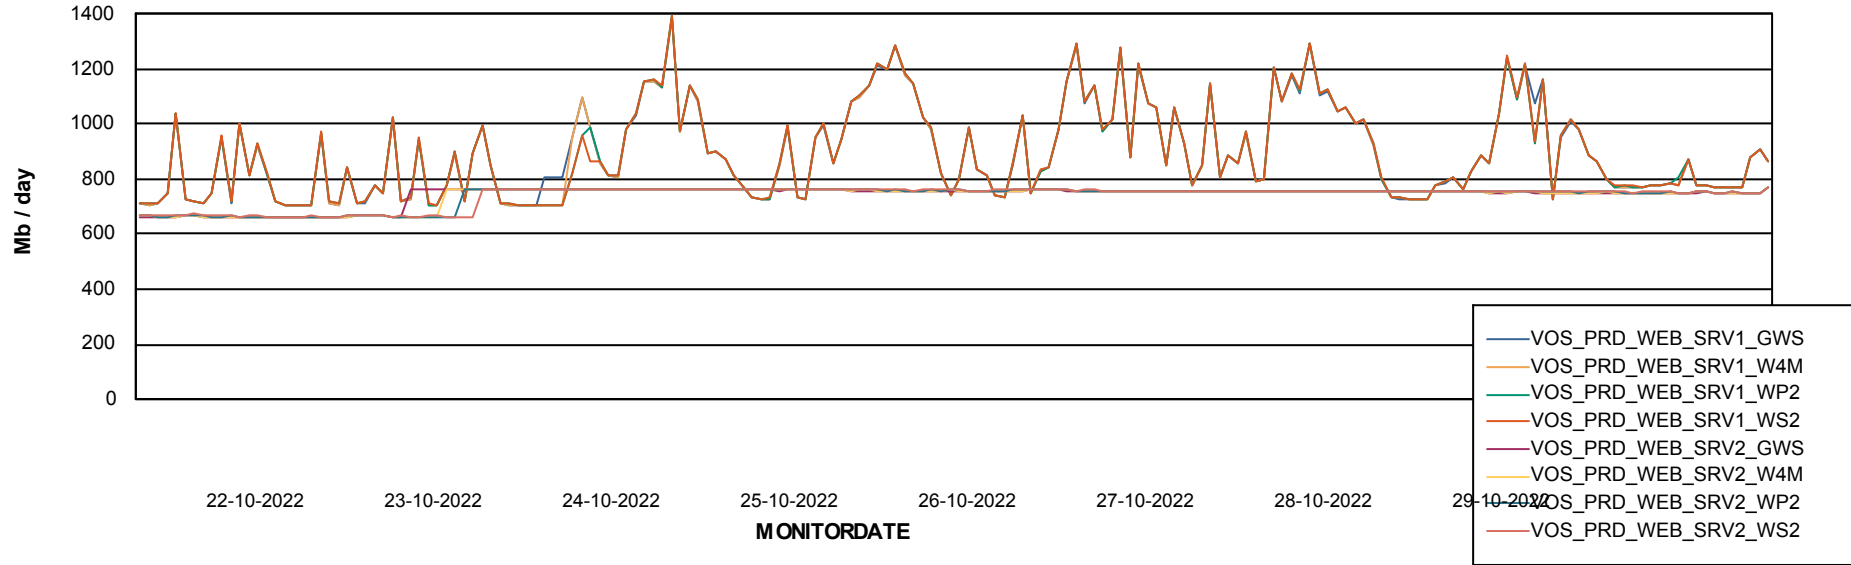

ABSSolute Web Component Services

Avg memory used per ABS Web component