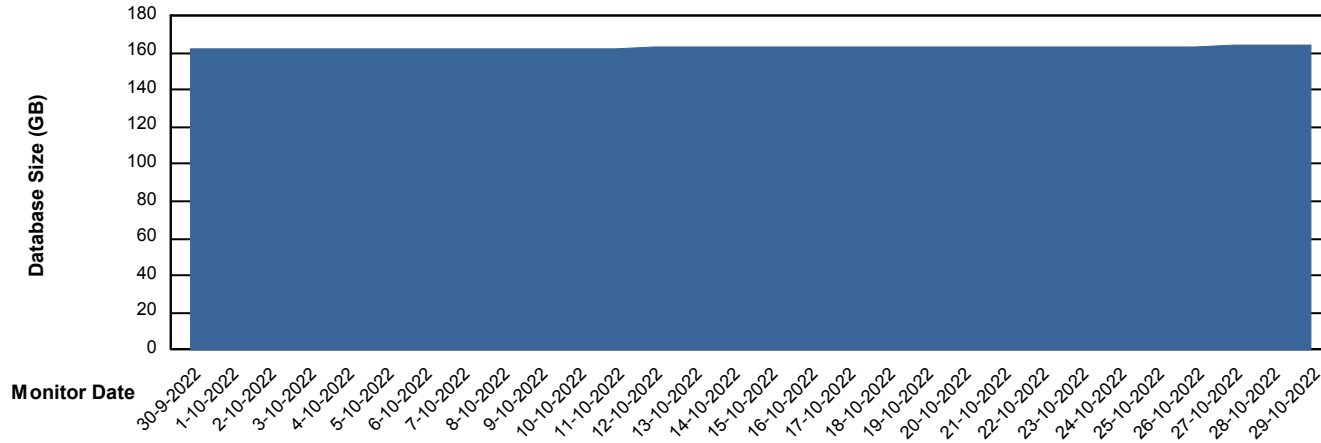

Customer VOS_Production
Database ID 143

Database Performance VOSDB_Standby

DB Processes Max 1,000

Weekly SLA Customer Report

Customer VOS_Production
Database ID 143

DATABASE SIZE VOSDB_BI

Database growth over last month

DATABASE SIZE VOSDB_Production

Database growth over last month

Weekly SLA Customer Report

Customer VOS_Production
 Database ID 143

Database Tablespace VOSDB_BI

Date	Tablespace Name	Filesize (Gb)	Usedsize (Gb)	Percentage free
29-10-2022	ABSDATA	100	62	38
	INDX	112	93	17
28-10-2022	ABSDATA	100	62	38
	INDX	112	93	17
27-10-2022	ABSDATA	100	62	38
	INDX	112	93	17
26-10-2022	ABSDATA	100	62	38
	INDX	112	93	17
25-10-2022	ABSDATA	100	62	38
	INDX	112	93	17
24-10-2022	ABSDATA	100	62	38
	INDX	112	93	17
23-10-2022	ABSDATA	100	62	38
	INDX	112	93	17