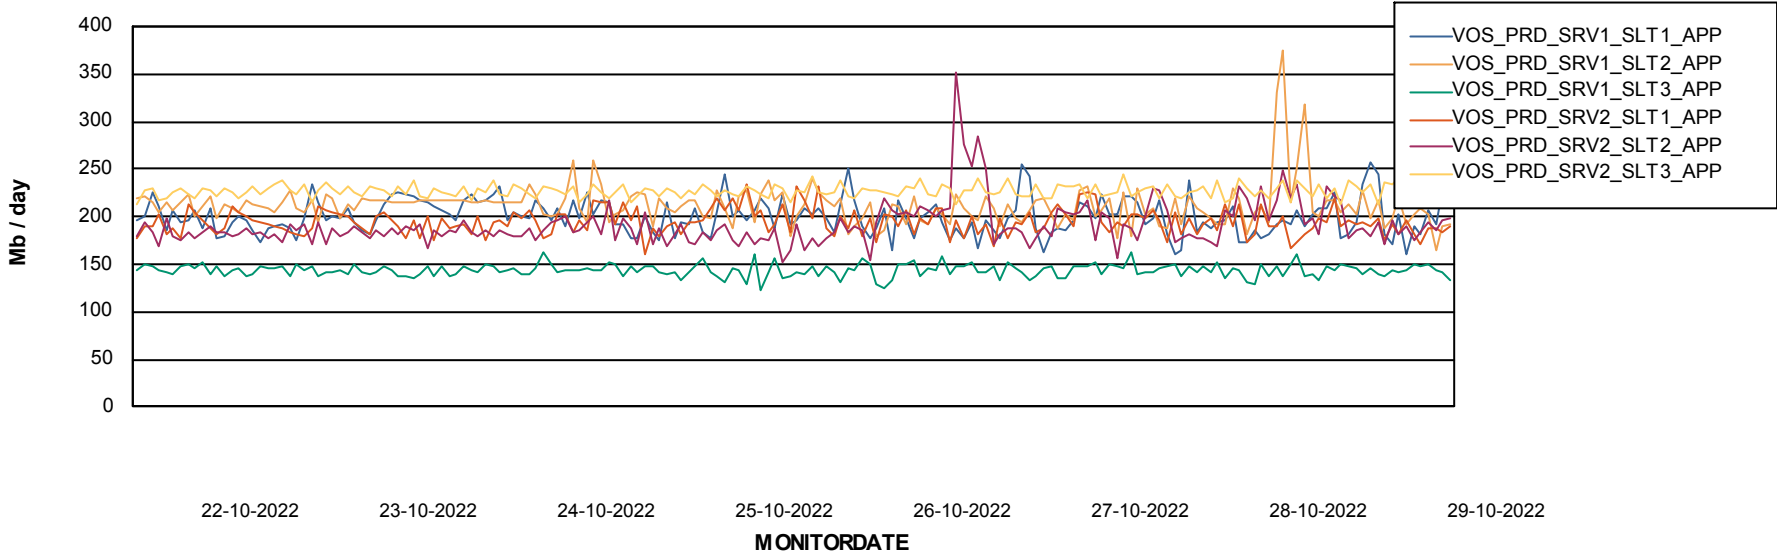

Standby Database Health VOS_Production

Recovery lag for last 7 days

Weekly SLA Customer Report

Customer VOS_Production
Database ID 143

ABSSolute Application Server Services

Avg memory used per ABS Server Service