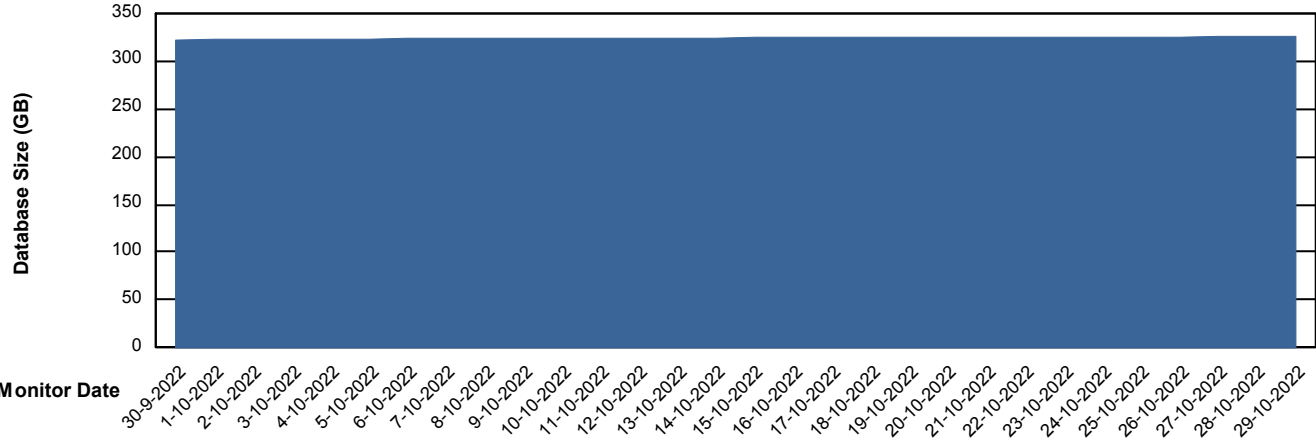

Weekly SLA Customer Report

Customer VEN_Production
Database ID 35

Database Performance VENDB_Production

Weekly SLA Customer Report

Customer VEN_Production
Database ID 35

Database Performance VENDB_Standby

DB Processes Max 300

Weekly SLA Customer Report

Customer VEN_Production
 Database ID 35

DATABASE SIZE VENDB_Production

Database growth over last month

Database Tablespace VENDB_Production

Date	Tablespace Name	Filesize (Gb)	Usedsize (Gb)	Percentage free
29-10-2022	ABSDATA	200	165	17
	INDX	184	151	18
28-10-2022	ABSDATA	200	165	17
	INDX	184	151	18
27-10-2022	ABSDATA	200	165	17
	INDX	184	151	18
26-10-2022	ABSDATA	200	165	17
	INDX	184	151	18
25-10-2022	ABSDATA	200	165	17
	INDX	184	151	18
24-10-2022	ABSDATA	200	165	17
	INDX	184	151	18
23-10-2022	ABSDATA	200	165	17
	INDX	184	151	18