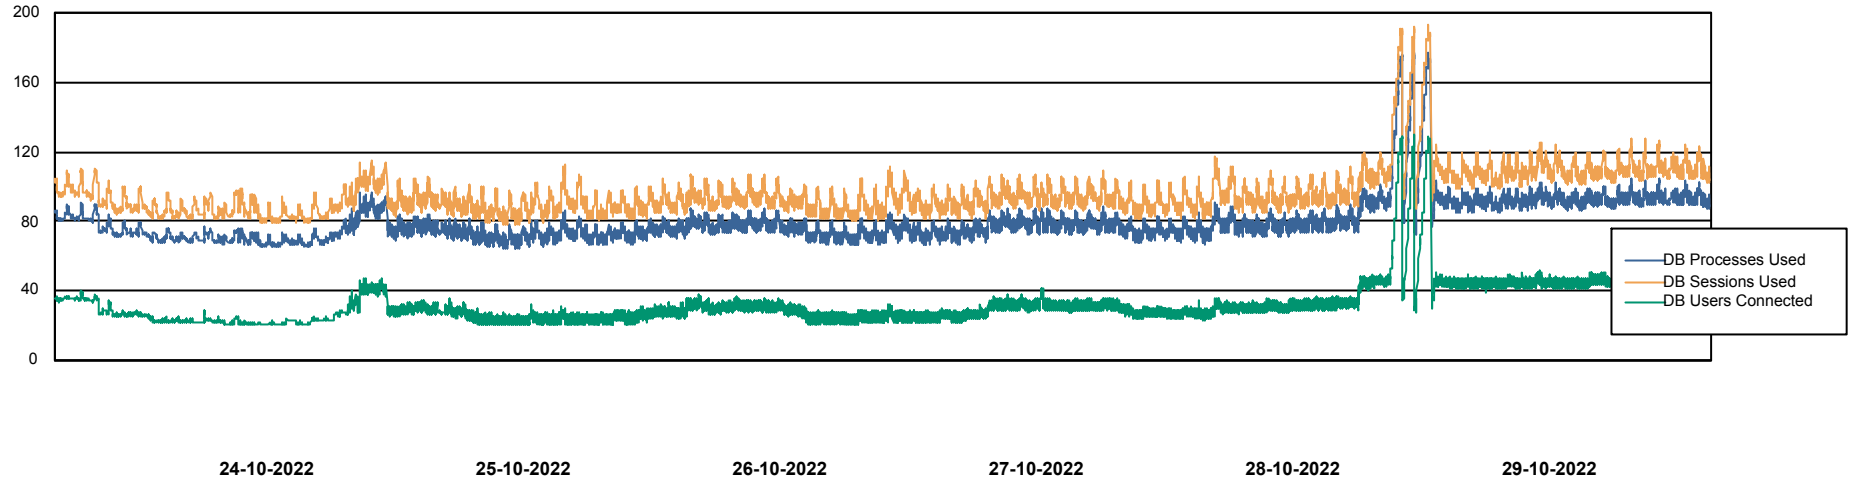

Weekly SLA Customer Report

Customer VEN_Production
 Database ID 35

Harddisk Usage VEN_PRD_VENABS08_BI

	Free disk space on C: (%)	Total disk space on C: (Gb)	Used disk space on C: (Gb)	Free disk space on D: (%)	Total disk space on D: (Gb)	Used disk space on D: (Gb)
29-10-2022	42	102	60	20	601	477
28-10-2022	42	102	60	21	601	476
27-10-2022	42	102	59	21	601	476
26-10-2022	42	102	59	21	601	476
25-10-2022	42	102	59	21	601	476
24-10-2022	42	102	59	21	601	476
23-10-2022	42	102	59	21	601	476

Weekly SLA Customer Report

Customer VEN_Production
Database ID 35

Database Performance VENDB_Production

Weekly SLA Customer Report

Customer VEN_Production
Database ID 35

Database Performance VENDB_Standby

DB Processes Max 300