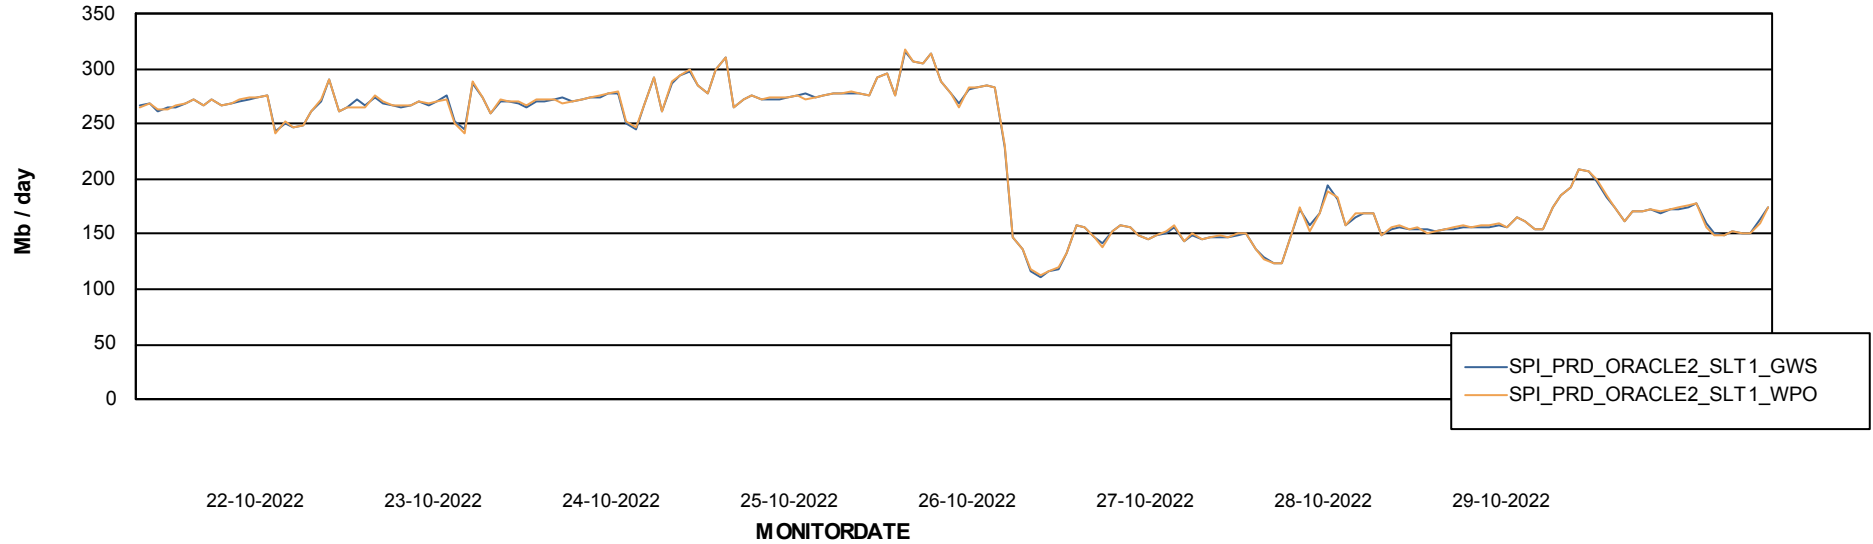

ABSSolute Application ReportServer Services

Avg memory used per ReportServer Service

Weekly SLA Customer Report

Customer SPI_Production
Database ID 49

ABSSolute Web Component Services

Avg memory used per ABS Web component