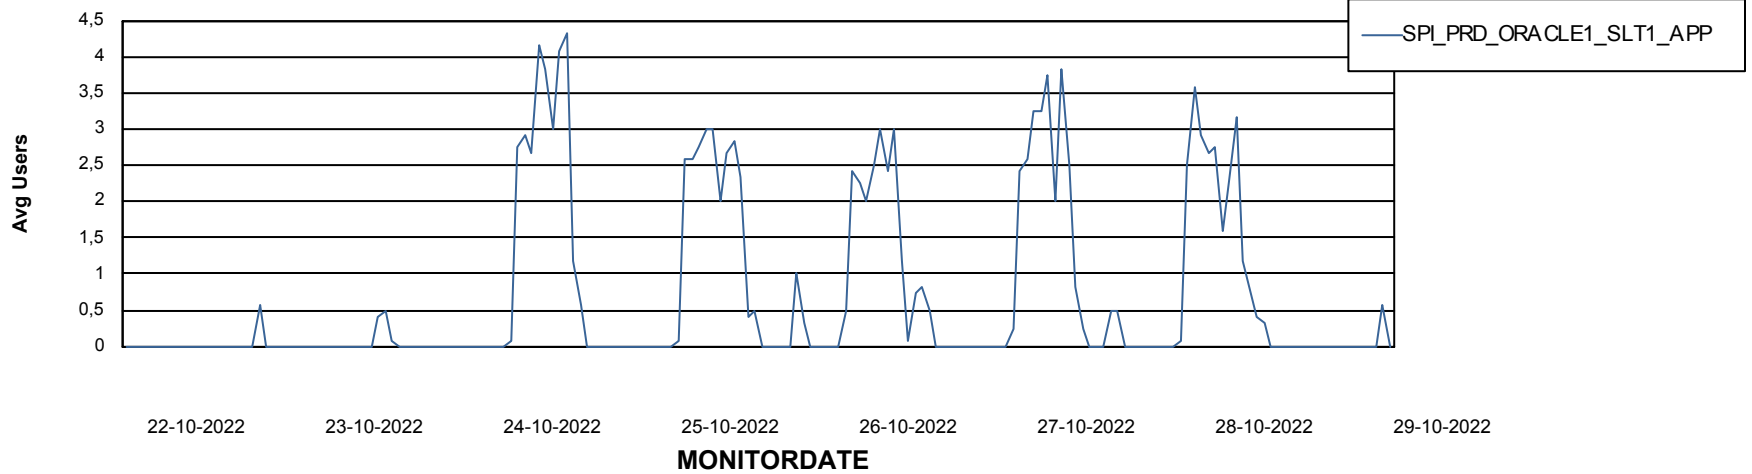

Weekly SLA Customer Report

Customer SPI_Production
Database ID 49

ABSSolute Application Server Services

Avg memory used per ABS Server Service

Avg users per day per ABS server

Weekly SLA Customer Report

Customer SPI_Production
Database ID 49