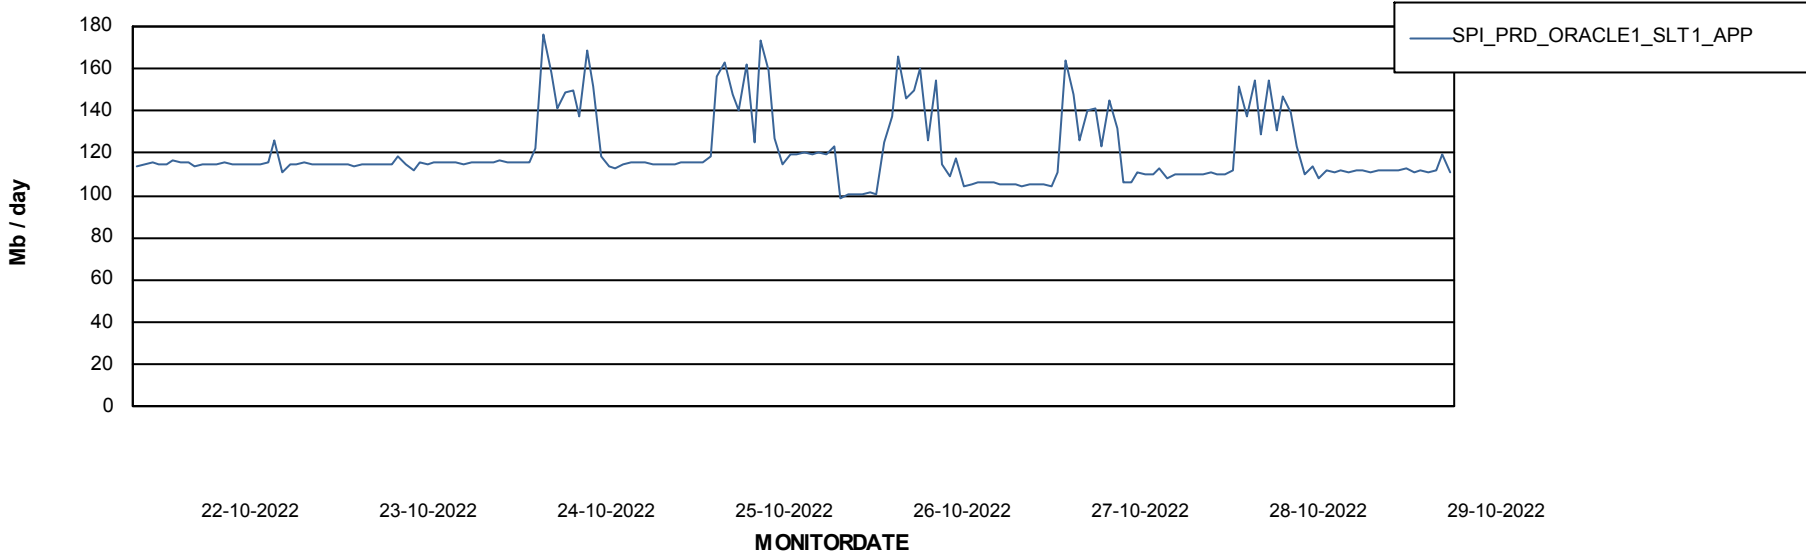

Weekly SLA Customer Report

Customer SPI_Production
Database ID 49

Database Performance SPIDB_Production

DB Processes Max 500

Weekly SLA Customer Report

Customer SPI_Production
Database ID 49

Database Performance SPIDB_Standby

DB Processes Max 500

Weekly SLA Customer Report

Customer SPI_Production
 Database ID 49

DATABASE SIZE SPIDB_Production

Database growth over last month

Database Tablespace SPIDB_Production

Date	Tablespace Name	Filesize (Gb)	Usedsize (Gb)	Percentage free
29-10-2022	ABSDATA	5	3	50
	INDX	8	4	48
28-10-2022	ABSDATA	5	3	50
	INDX	8	4	48
27-10-2022	ABSDATA	5	3	50
	INDX	8	4	48
26-10-2022	ABSDATA	5	3	50
	INDX	8	4	48
25-10-2022	ABSDATA	5	3	50
	INDX	8	4	48
24-10-2022	ABSDATA	5	3	50
	INDX	8	4	48
23-10-2022	ABSDATA	5	3	50
	INDX	8	4	48

Weekly SLA Customer Report

Customer SPI_Production
Database ID 49

ABSSolute Application Server Services

Avg memory used per ABS Server Service

Avg users per day per ABS server

Weekly SLA Customer Report

Customer SPI_Production
Database ID 49