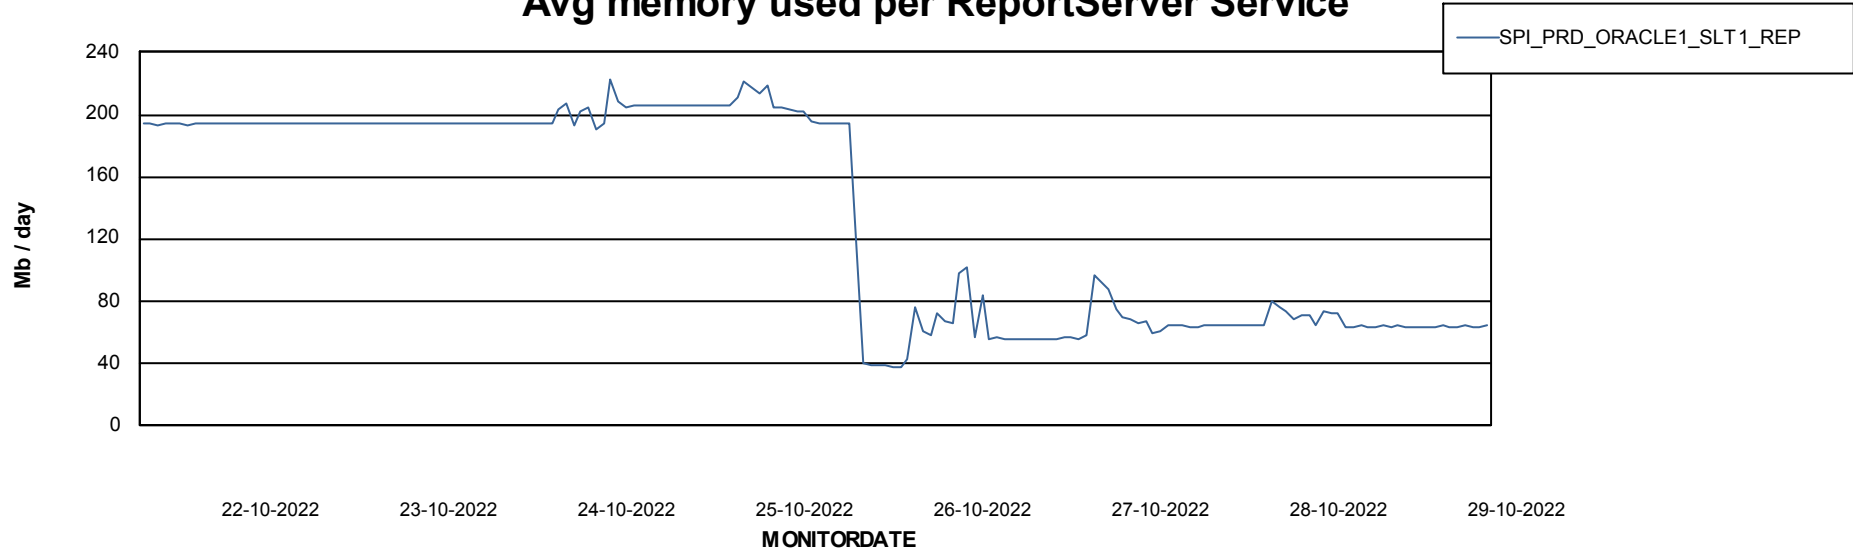

ABSSolute Application ReportServer Services

Avg memory used per ReportServer Service