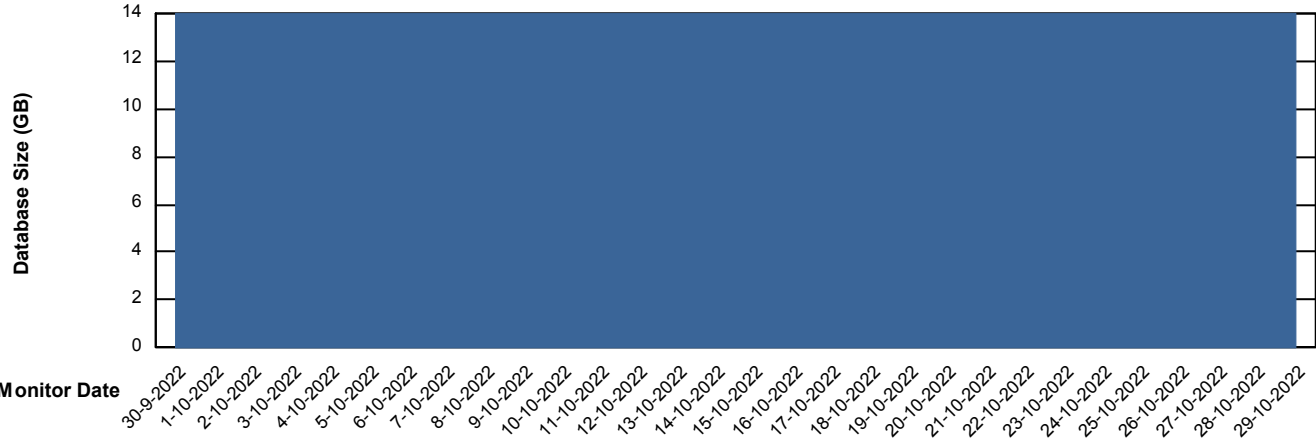

DB Processes Max 500

Weekly SLA Customer Report

Customer SPI_Production
 Database ID 49

DATABASE SIZE SPIDB_Production

Database growth over last month

Database Tablespace SPIDB_Production

Date	Tablespace Name	Filesize (Gb)	Usedsize (Gb)	Percentage free
29-10-2022	ABSDATA	5	3	50
	INDX	8	4	48
28-10-2022	ABSDATA	5	3	50
	INDX	8	4	48
27-10-2022	ABSDATA	5	3	50
	INDX	8	4	48
26-10-2022	ABSDATA	5	3	50
	INDX	8	4	48
25-10-2022	ABSDATA	5	3	50
	INDX	8	4	48
24-10-2022	ABSDATA	5	3	50
	INDX	8	4	48
23-10-2022	ABSDATA	5	3	50
	INDX	8	4	48

Weekly SLA Customer Report

Customer SPI_Production
Database ID 49

ABSSolute Application Server Services

Avg memory used per ABS Server Service

Avg users per day per ABS server

Weekly SLA Customer Report

Customer SPI_Production
Database ID 49