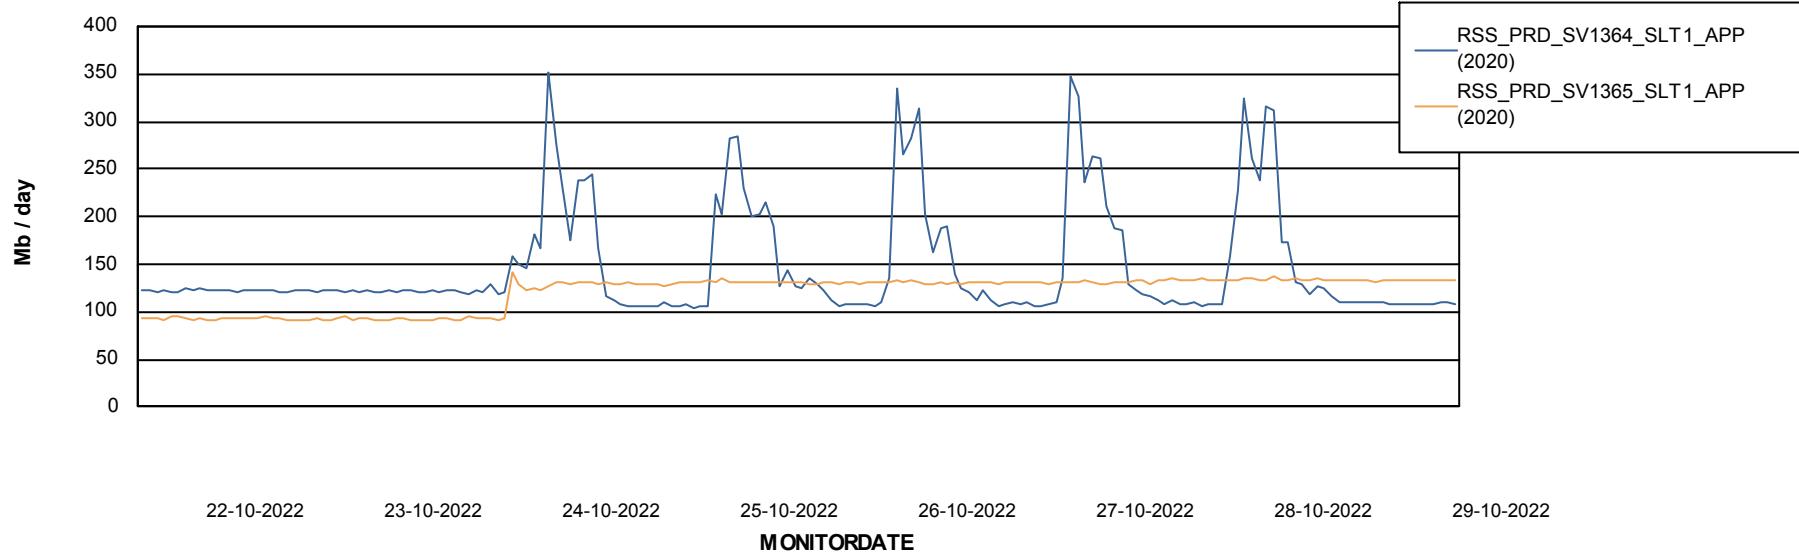

ABSSolute Application Server Services

Avg memory used per ABS Server Service