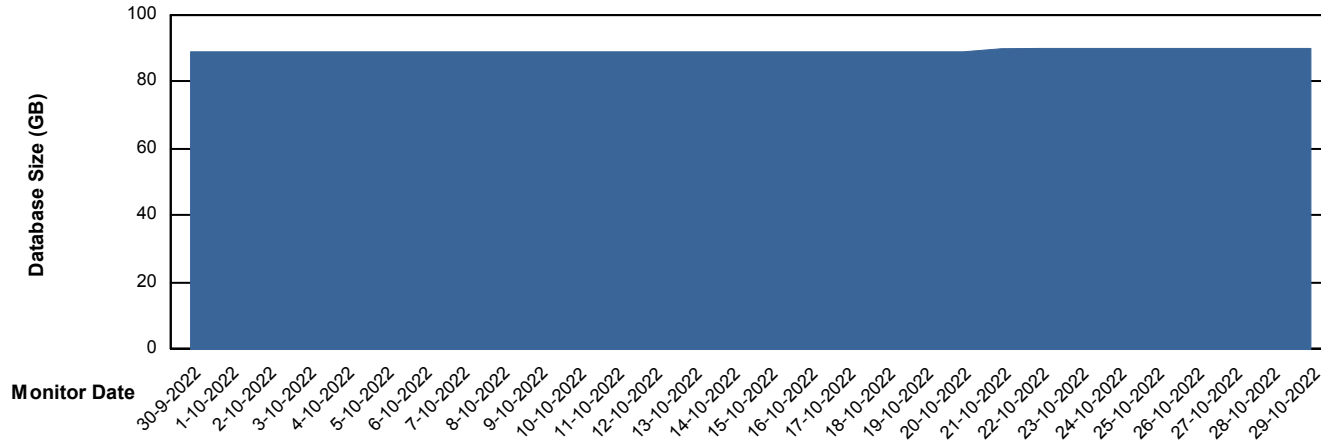

Database Performance RSS_DB_Standby (2020)

DB Processes Max 300
DB Sessions Max 472

Weekly SLA Customer Report

Customer RSS Production
 Database ID 52

DATABASE SIZE RSS_DB_Primary (2020)

Database growth over last month

Database Tablespace RSS_DB_Primary (2020)

Date	Tablespace Name	Filesize (Gb)	Usedsize (Gb)	Percentage free
29-10-2022	ABSDATA	49	40	18
	INDX	58	47	19
28-10-2022	ABSDATA	49	40	18
	INDX	58	47	19
27-10-2022	ABSDATA	49	40	18
	INDX	58	47	19
26-10-2022	ABSDATA	49	40	18
	INDX	58	47	19
25-10-2022	ABSDATA	49	40	18
	INDX	58	47	19
24-10-2022	ABSDATA	49	40	18
	INDX	58	47	19
23-10-2022	ABSDATA	49	40	18
	INDX	58	47	19