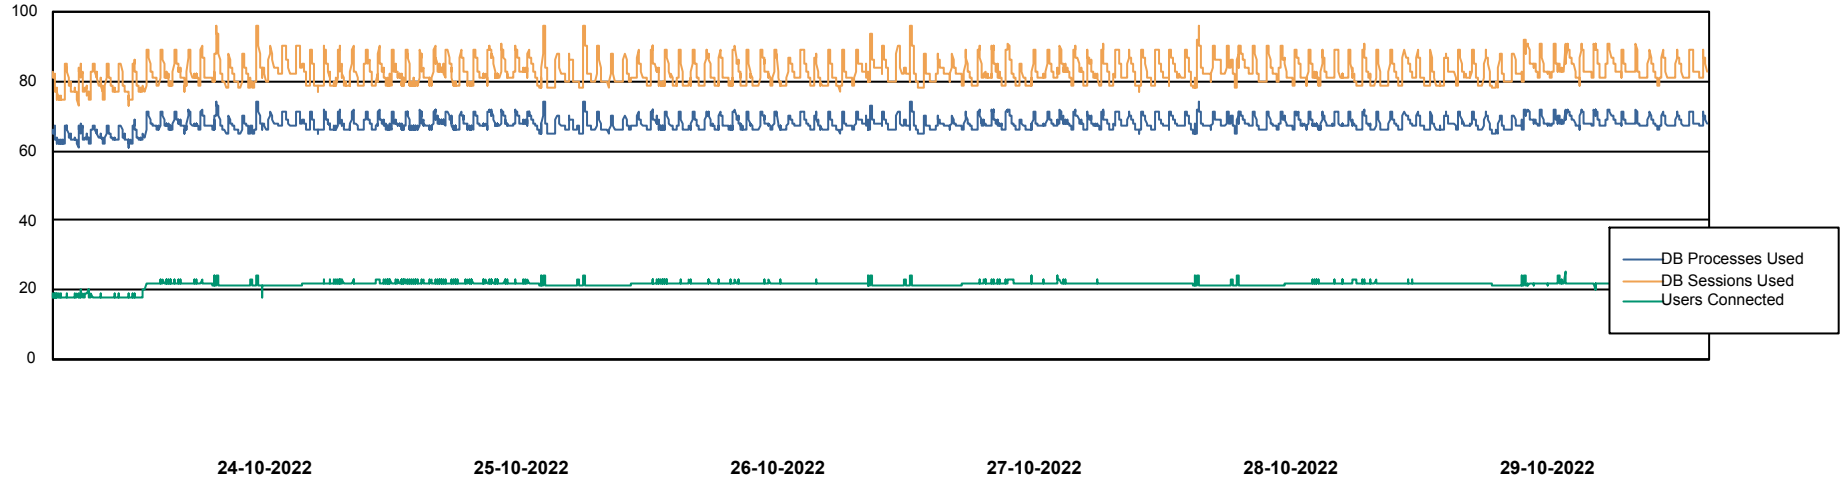

Database Performance RSS_DB_Primary (2020)

DB Processes Max 300
DB Sessions Max 472