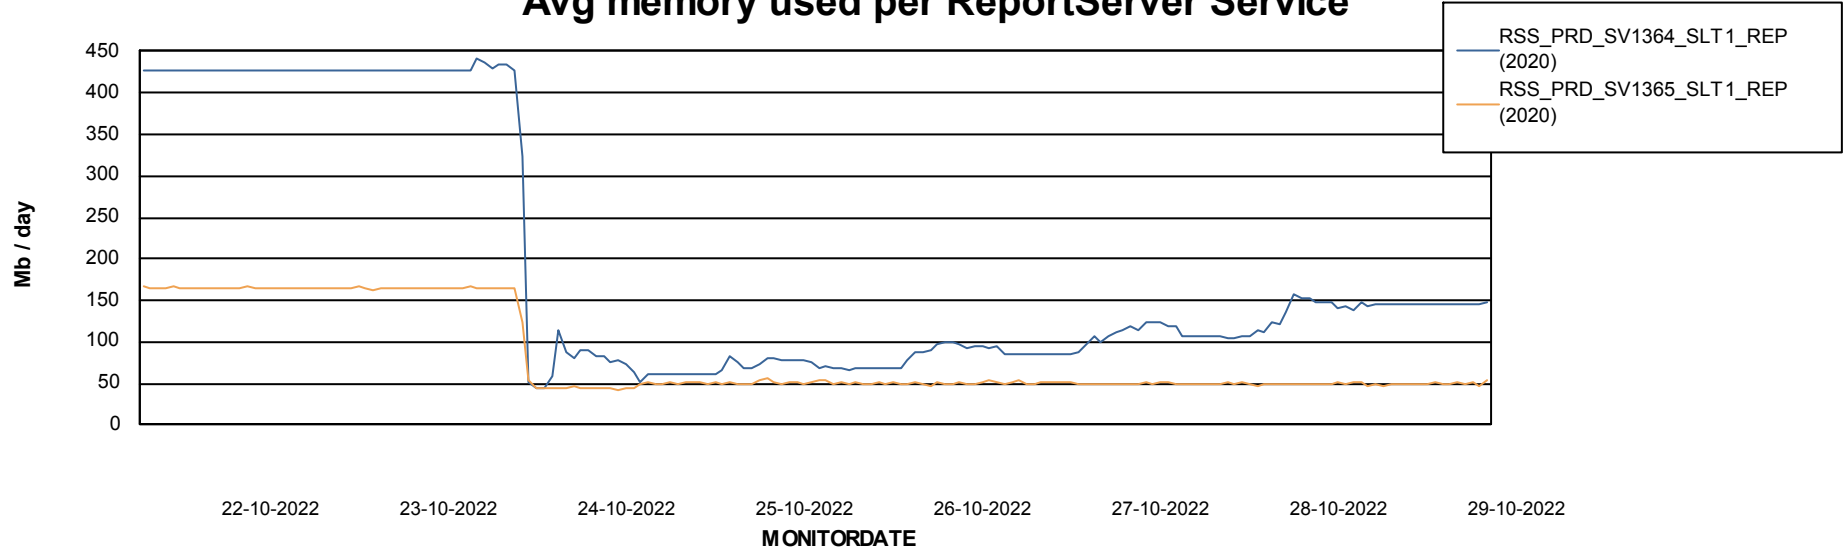

Avg memory used per ABS Server Service

Avg users per day per ABS server

Weekly SLA Customer Report

Customer RSS Production
Database ID 52

ABSSolute Application ReportServer Services

Avg memory used per ReportServer Service

Weekly SLA Customer Report

Customer RSS Production
Database ID 52

ABSolute Web Component Services

Avg memory used per ABS Web component

Weekly SLA Customer Report

Customer RSS Production
Database ID 52

Disaster per ABS component