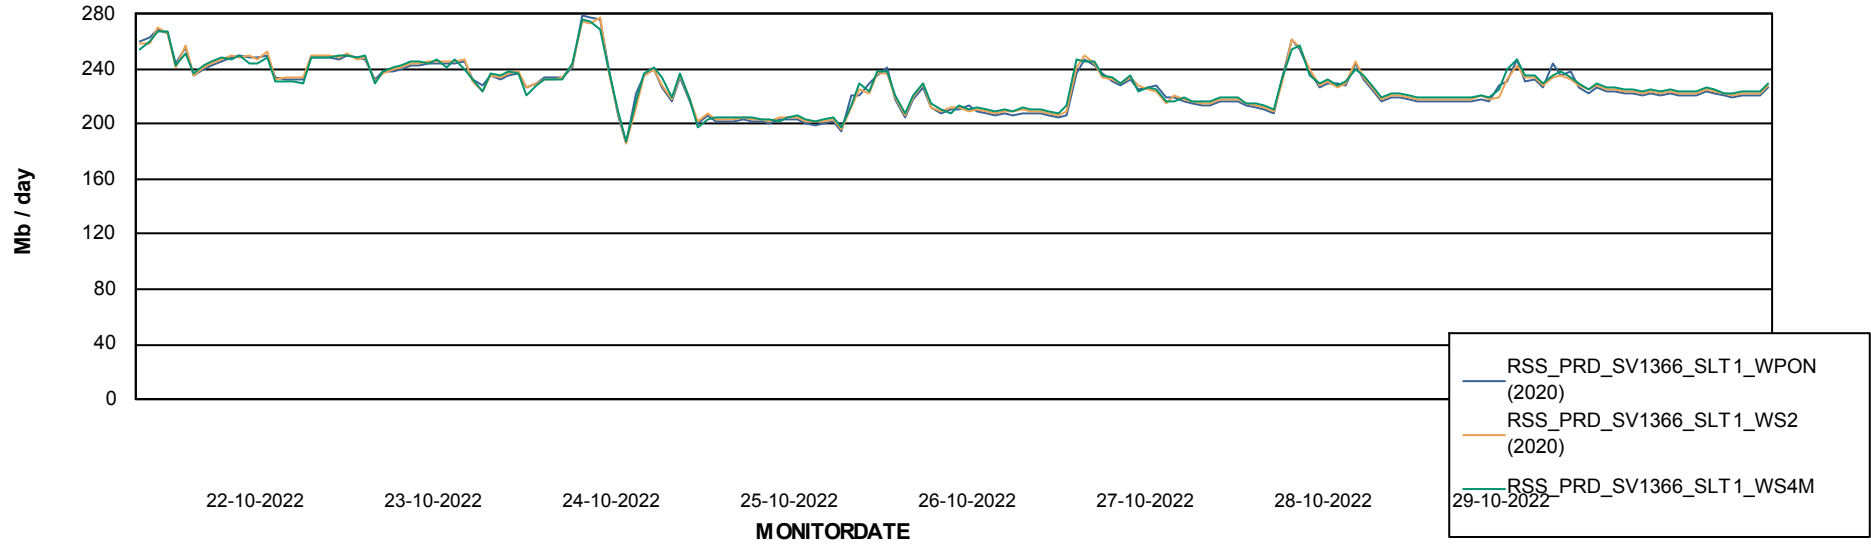

ABSolute Web Component Services

Avg memory used per ABS Web component