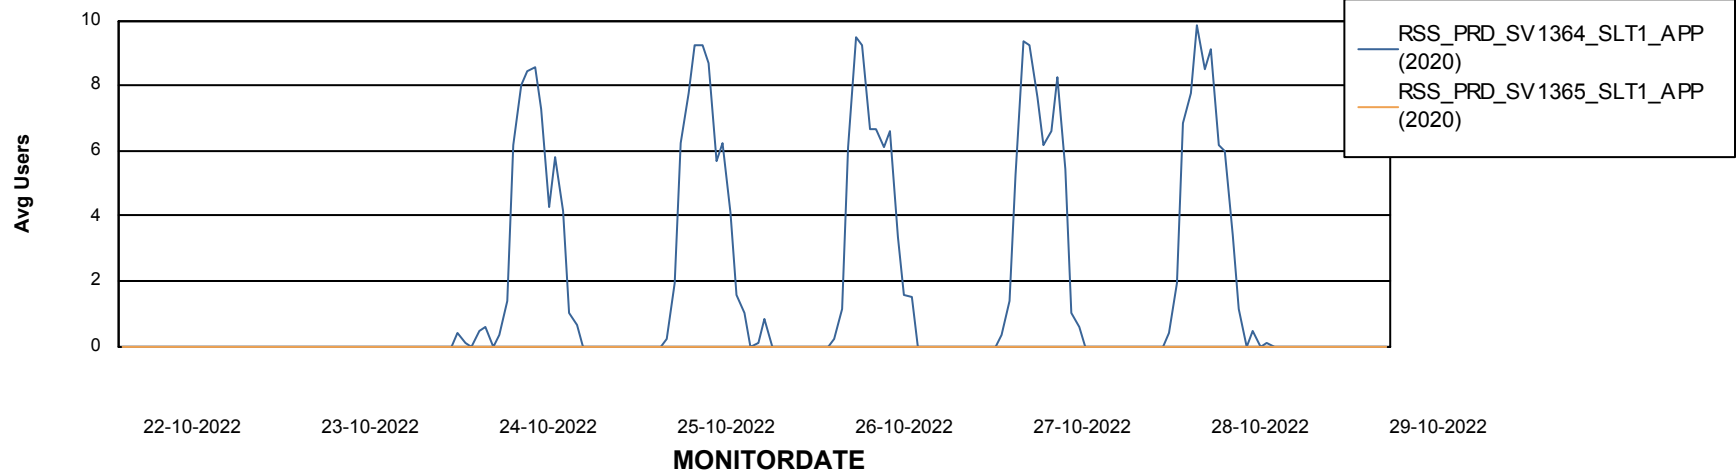

Avg users per day per ABS server