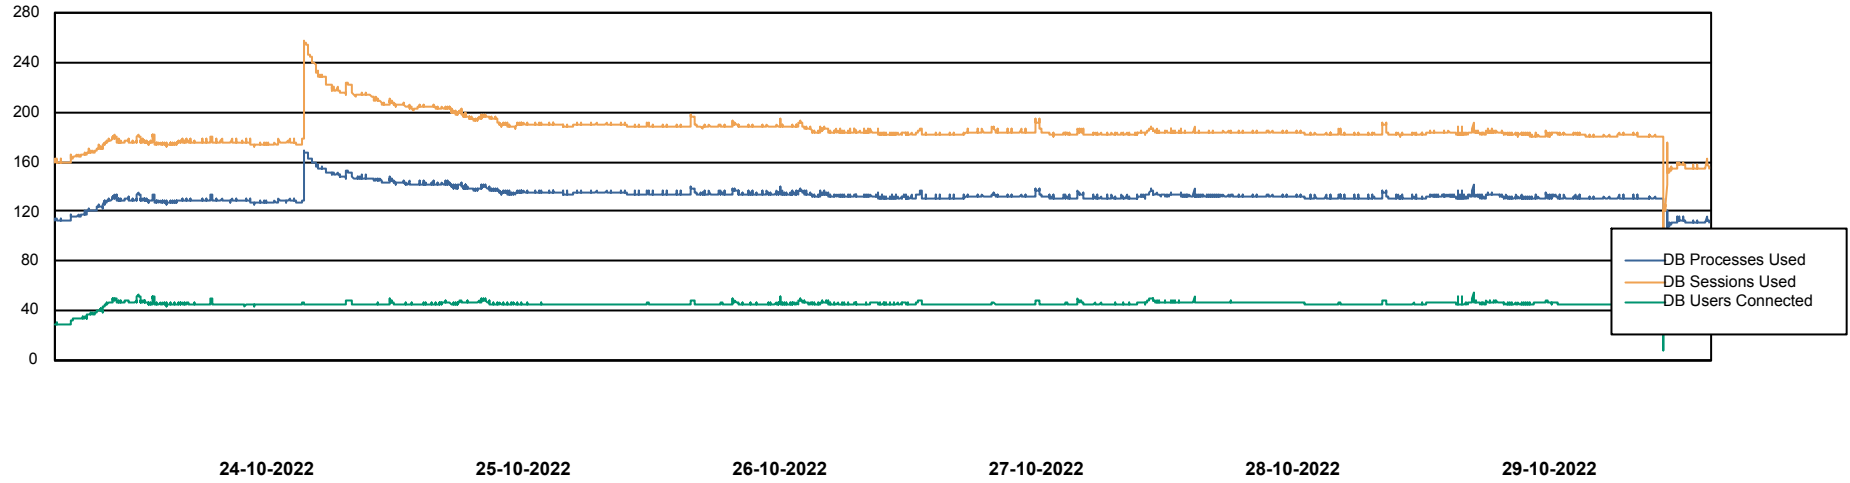

Weekly SLA Customer Report

Customer PCO_Production (Bronze)
Database ID 44

Harddisk Usage PCO_PRD_ORACLE1

	Free disk space on C: (%)	Total disk space on C: (Gb)	Used disk space on C: (Gb)	Free disk space on D: (%)	Total disk space on D: (Gb)	Used disk space on D: (Gb)
29-10-2022	39	447	272	37	1,676	1,053
28-10-2022	39	447	272	39	1,676	1,026
27-10-2022	39	447	272	39	1,676	1,031
26-10-2022	39	447	273	39	1,676	1,030
25-10-2022	39	447	273	39	1,676	1,030
24-10-2022	39	447	273	39	1,676	1,030
23-10-2022	39	447	273	39	1,676	1,031

Weekly SLA Customer Report

Customer PCO_Production (Bronze)
Database ID 44

Database Performance PCODB_Production

Weekly SLA Customer Report

Customer PCO_Production (Bronze)
 Database ID 44

DATABASE SIZE PCODB_Production

Database growth over last month

Database Tablespace PCODB_Production

Date	Tablespace Name	Filesize (Gb)	Usedsize (Gb)	Percentage free
29-10-2022	ABSDATA	238	113	52
	INDX	329	180	45
28-10-2022	ABSDATA	238	113	52
	INDX	329	180	45
27-10-2022	ABSDATA	238	113	52
	INDX	329	180	45
26-10-2022	ABSDATA	238	113	52
	INDX	329	180	45
25-10-2022	ABSDATA	238	113	52
	INDX	329	180	45
24-10-2022	ABSDATA	238	113	52
	INDX	329	180	45
23-10-2022	ABSDATA	238	113	52
	INDX	329	180	45