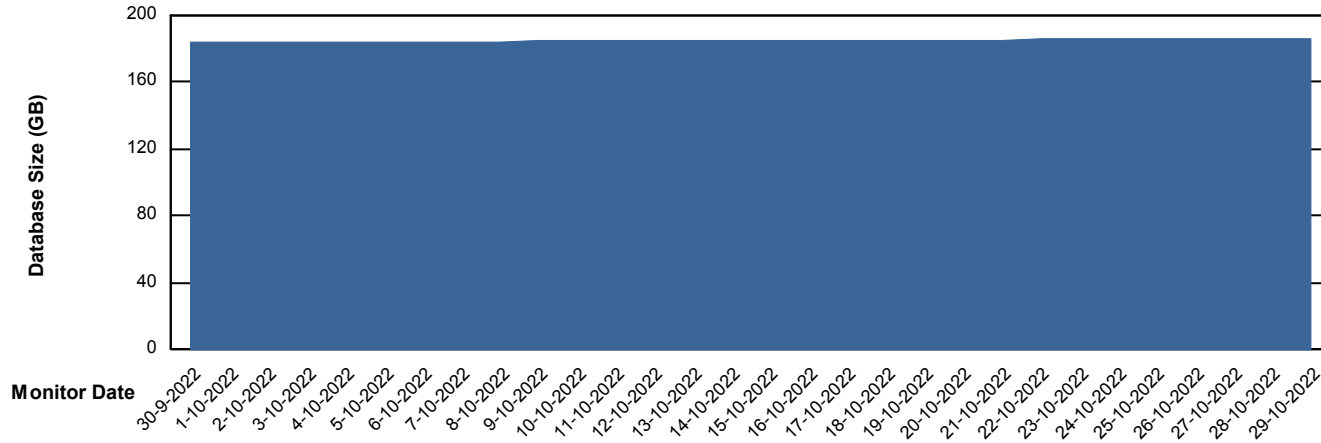

DATABASE SIZE NIXDB_BI

Database growth over last month