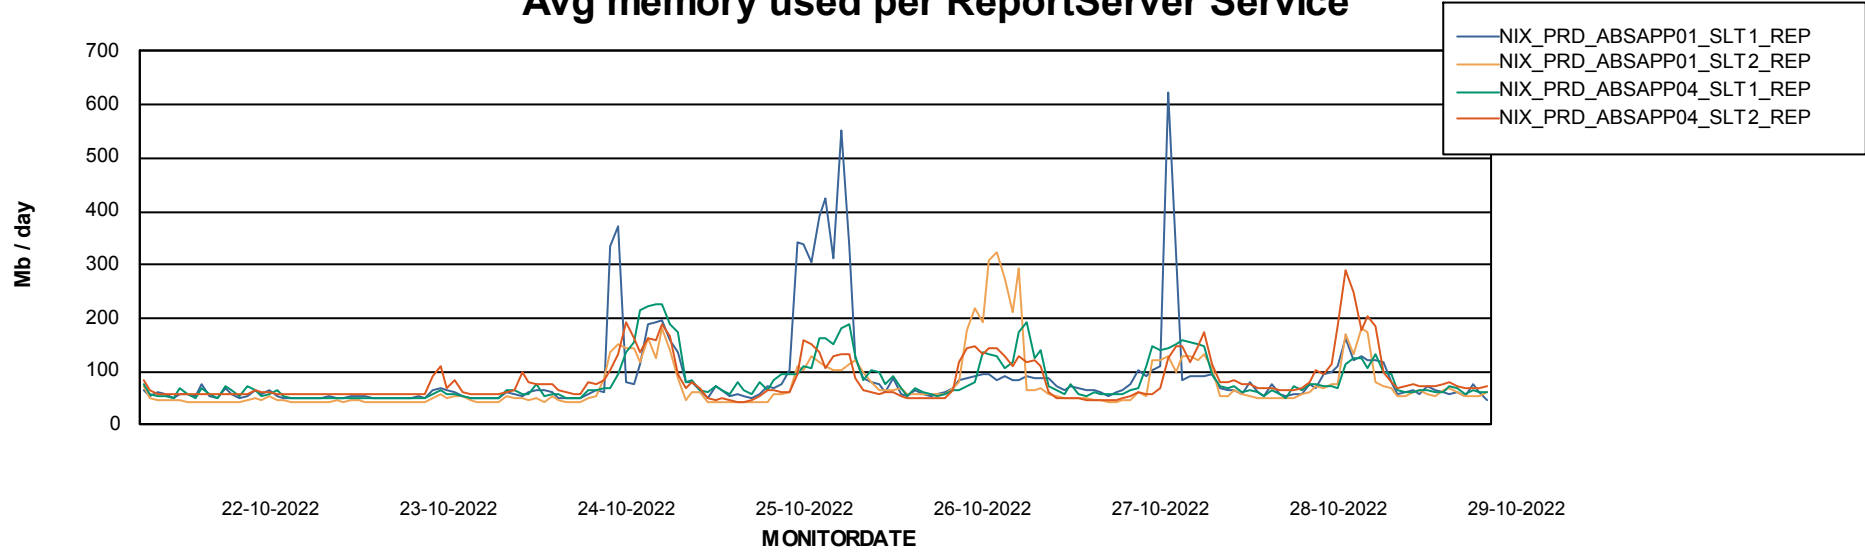

ABSSolute Application ReportServer Services

Avg memory used per ReportServer Service