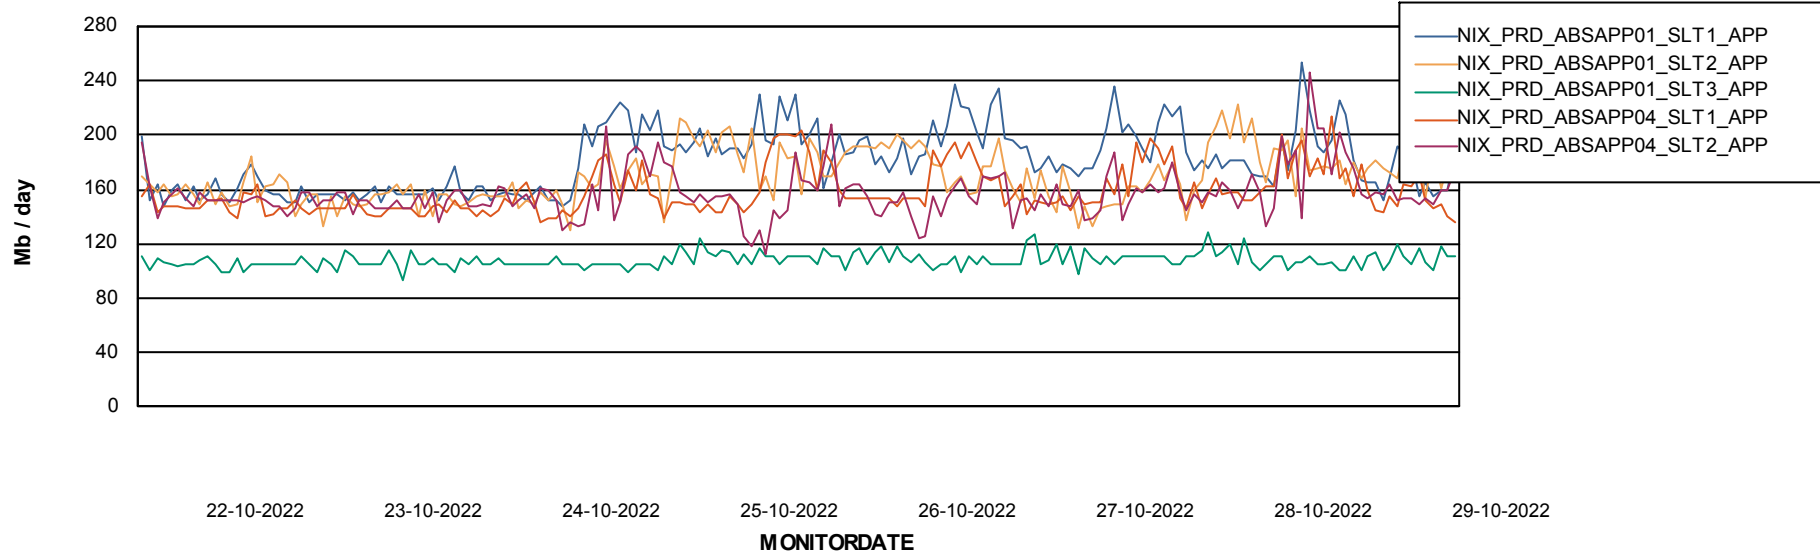

ABSSolute Application Server Services

Avg memory used per ABS Server Service