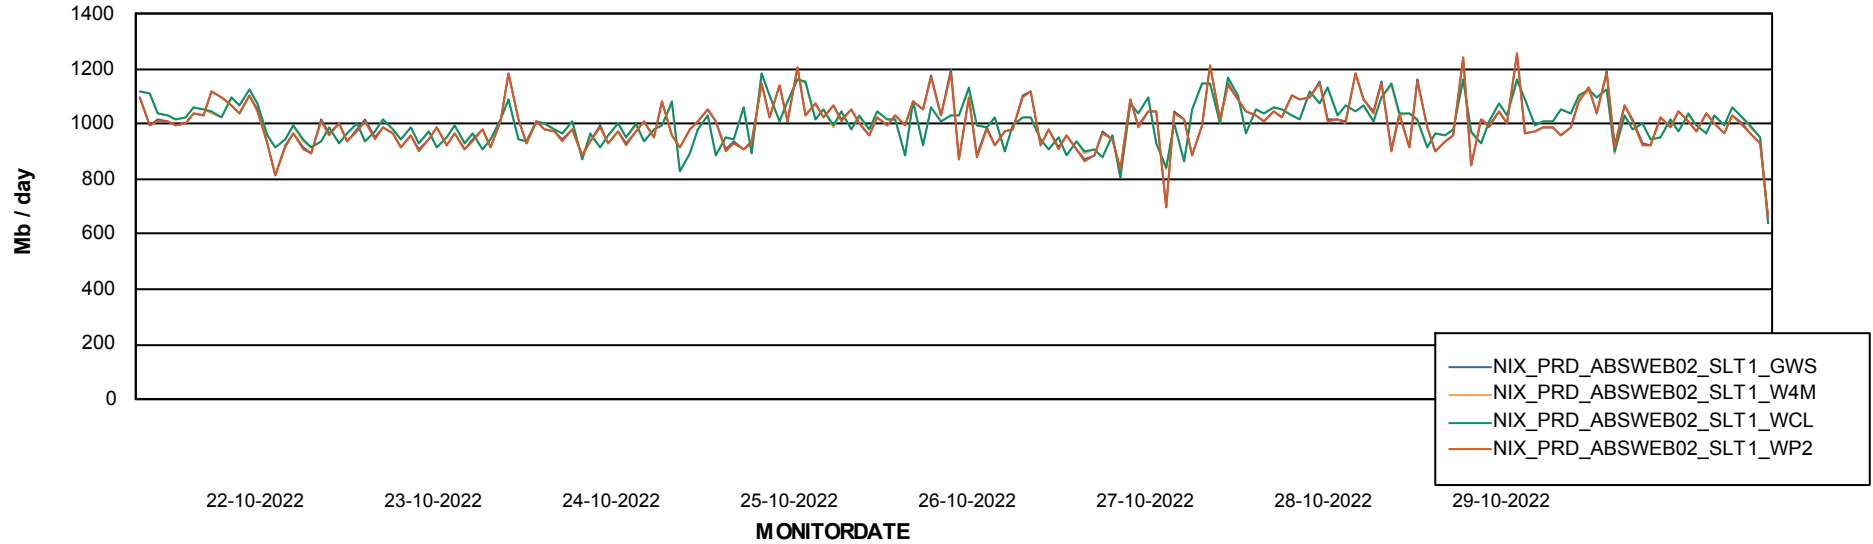

ABSSolute Web Component Services

Avg memory used per ABS Web component