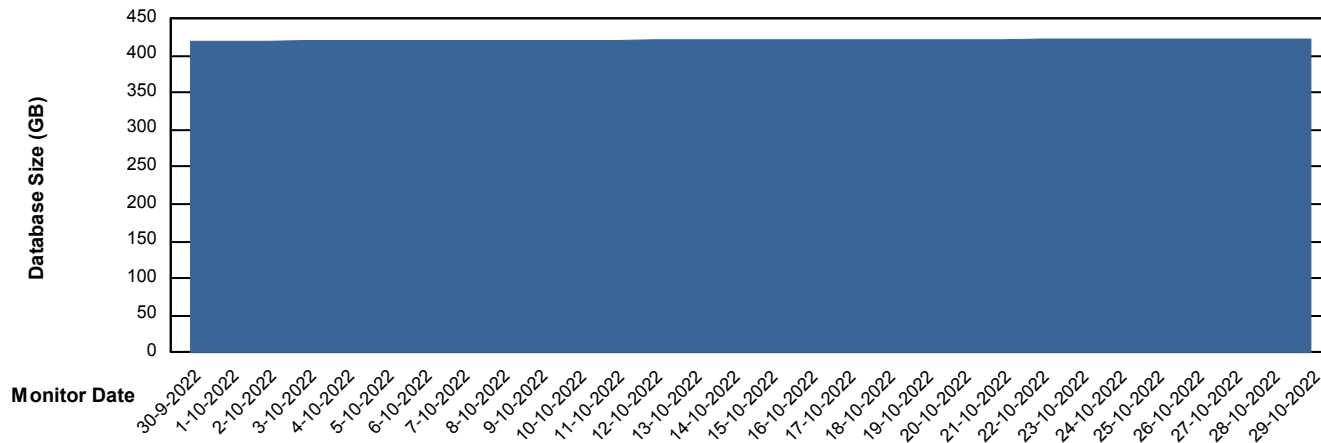

DATABASE SIZE NIXDB_Production

Database growth over last month