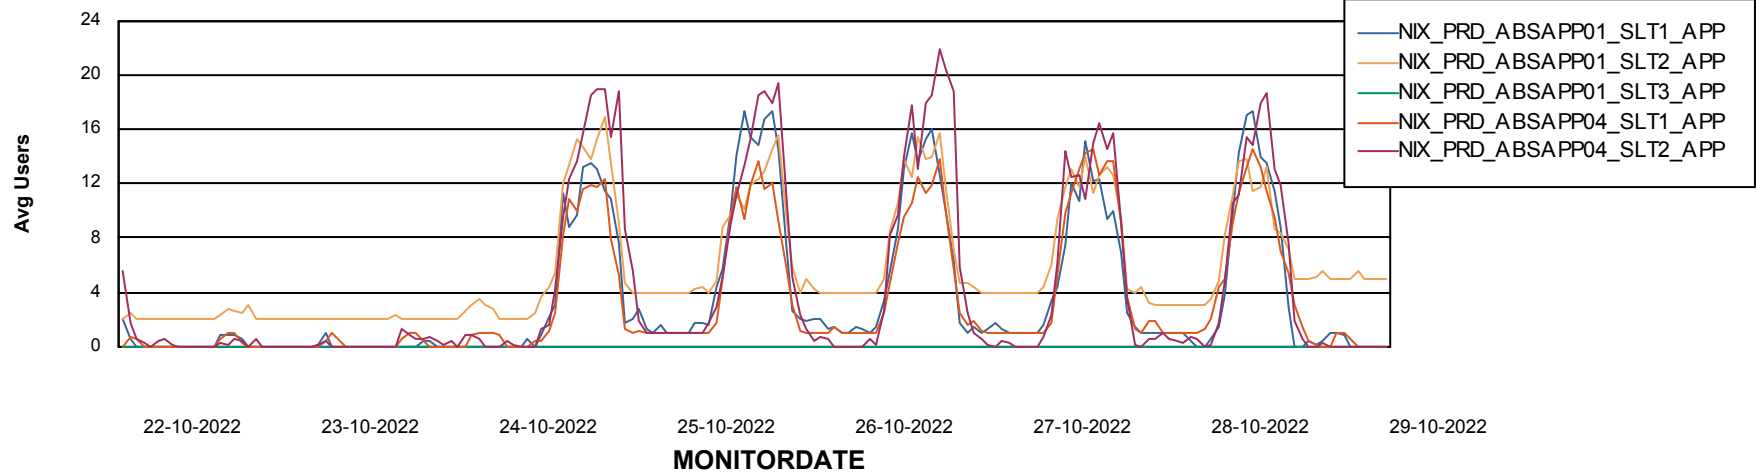

Avg users per day per ABS server