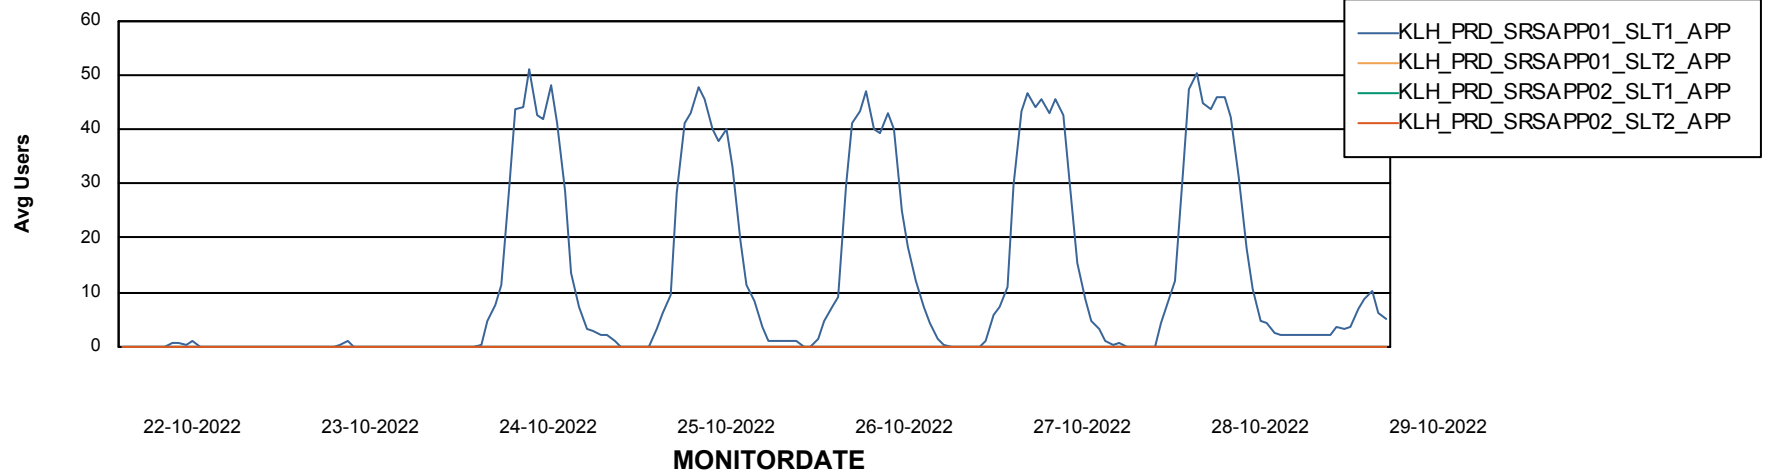

Avg users per day per ABS server