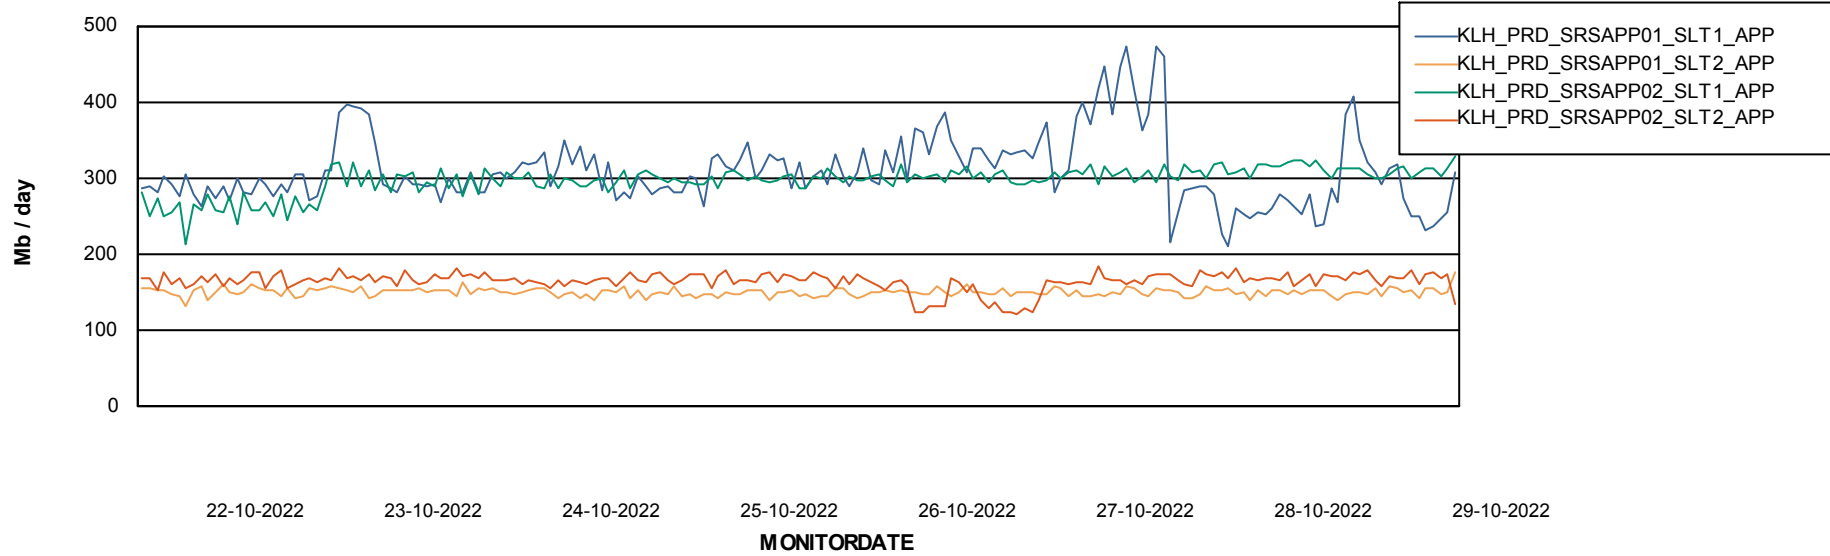

ABSSolute Application Server Services

Avg memory used per ABS Server Service