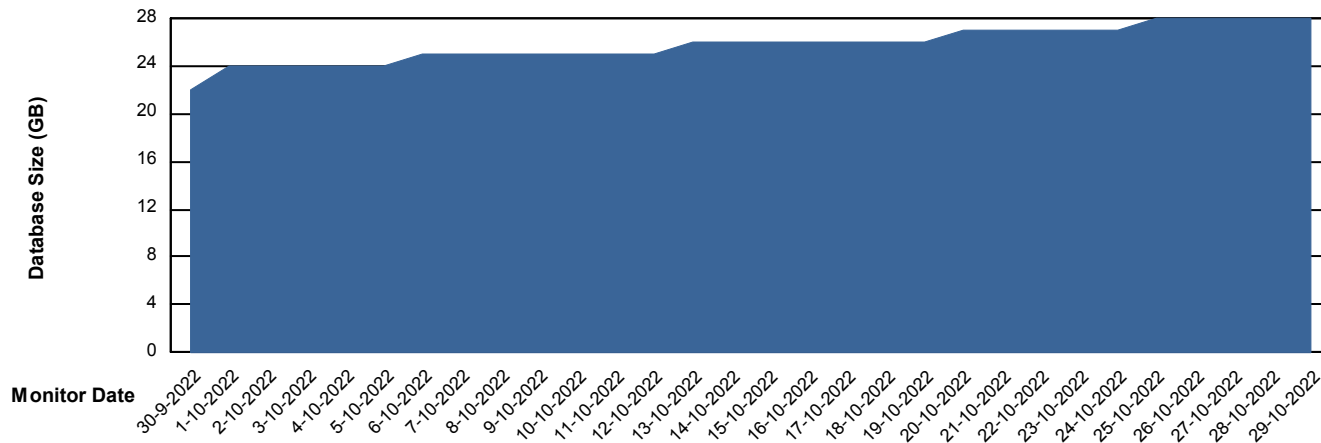

DATABASE SIZE KLHDB_Production

Database growth over last month