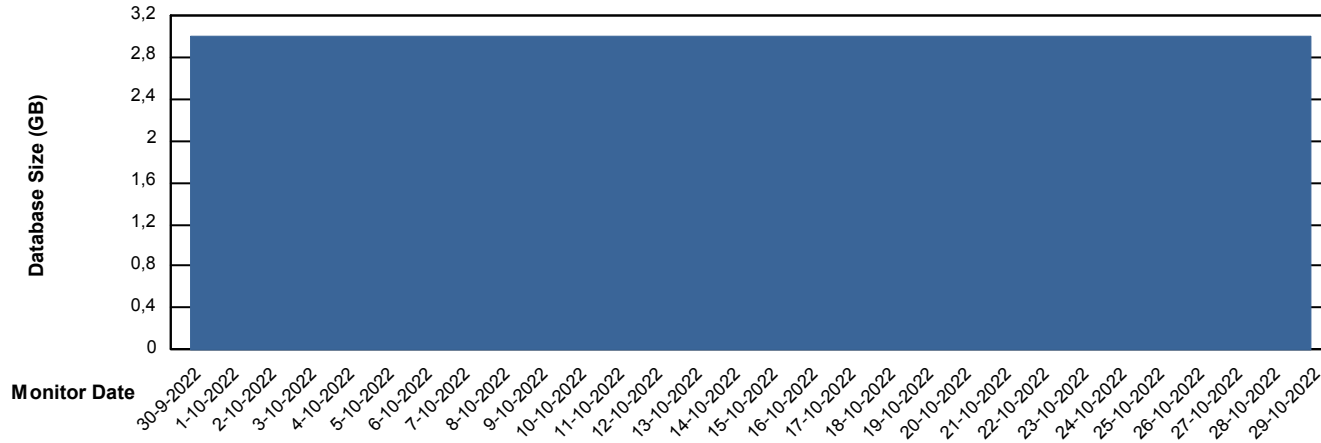

DATABASE SIZE KLHDB_BI

Database growth over last month