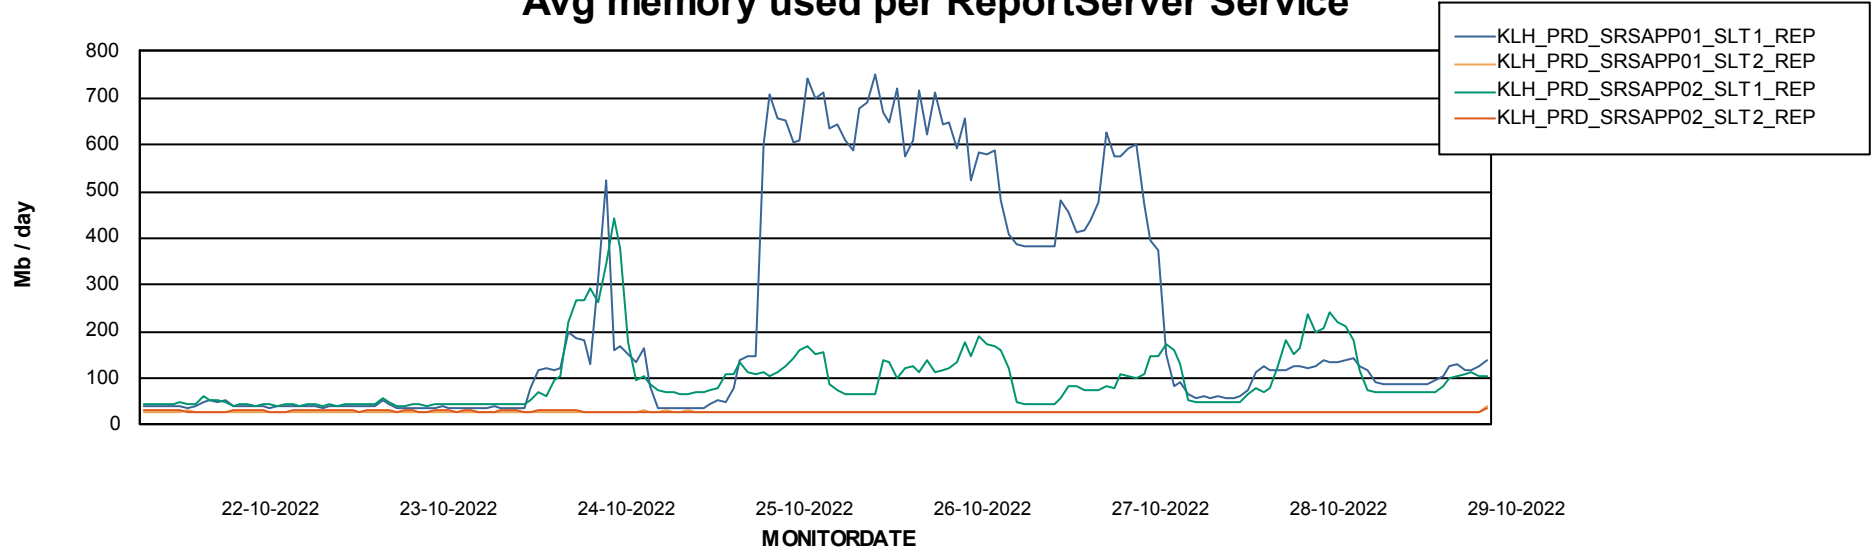

ABSSolute Application ReportServer Services

Avg memory used per ReportServer Service