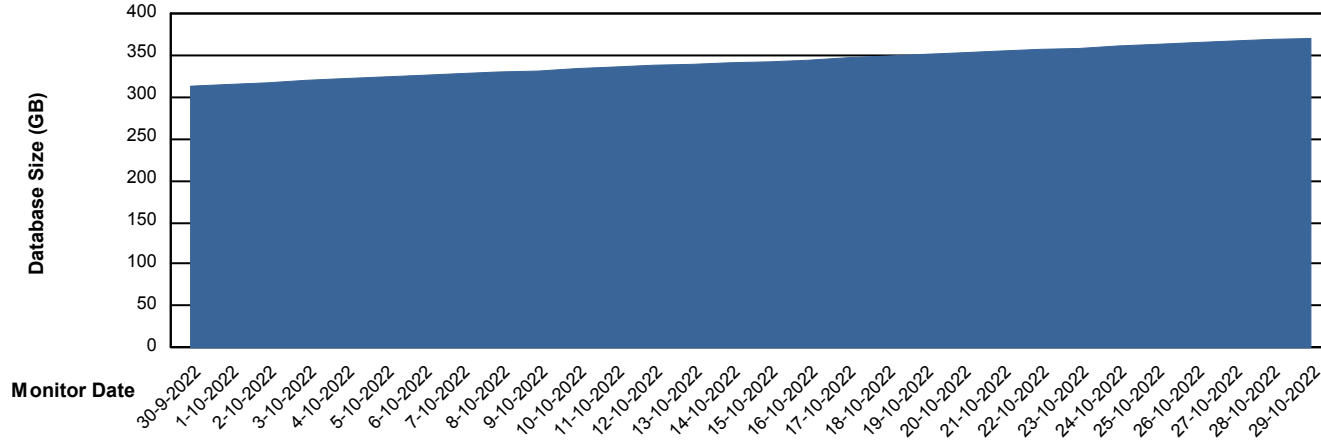

DATABASE SIZE JSG_PRD_PICARD_DB

Database growth over last month