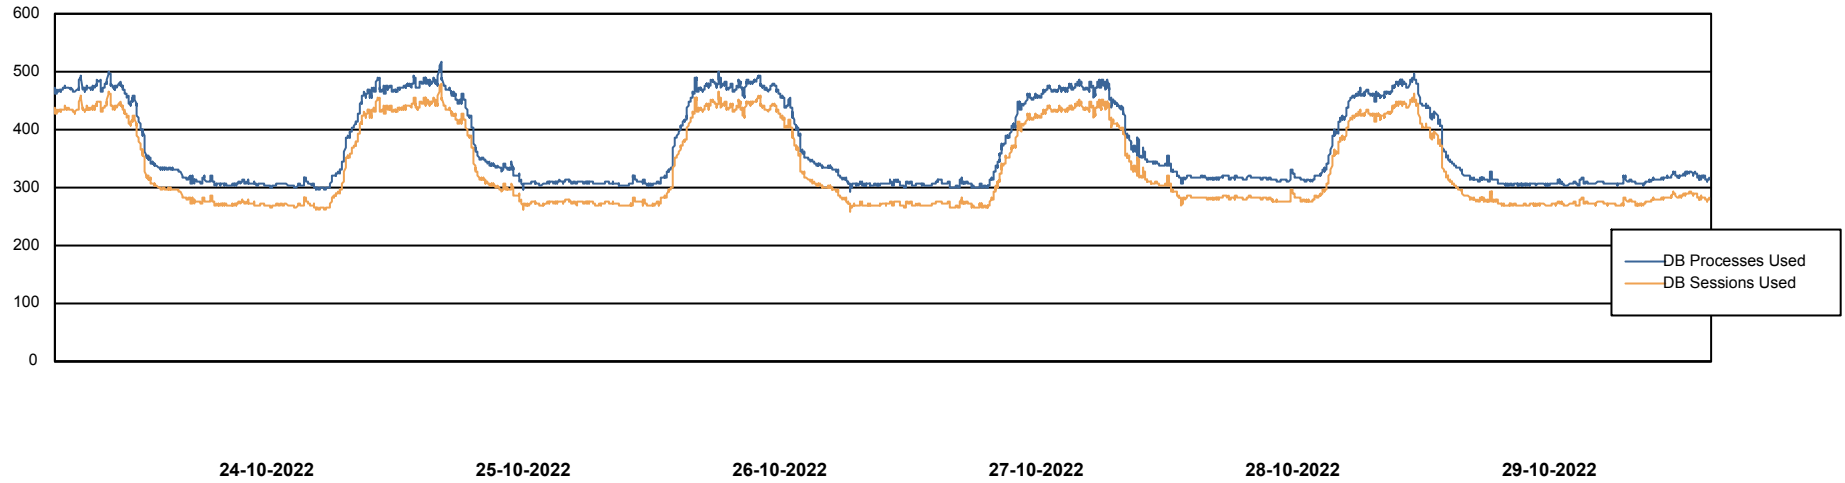

Database Performance JSG_PRD_RIKER_DB

DB Processes Max 4
DB Processes Max 1,000
DB Processes Max 0