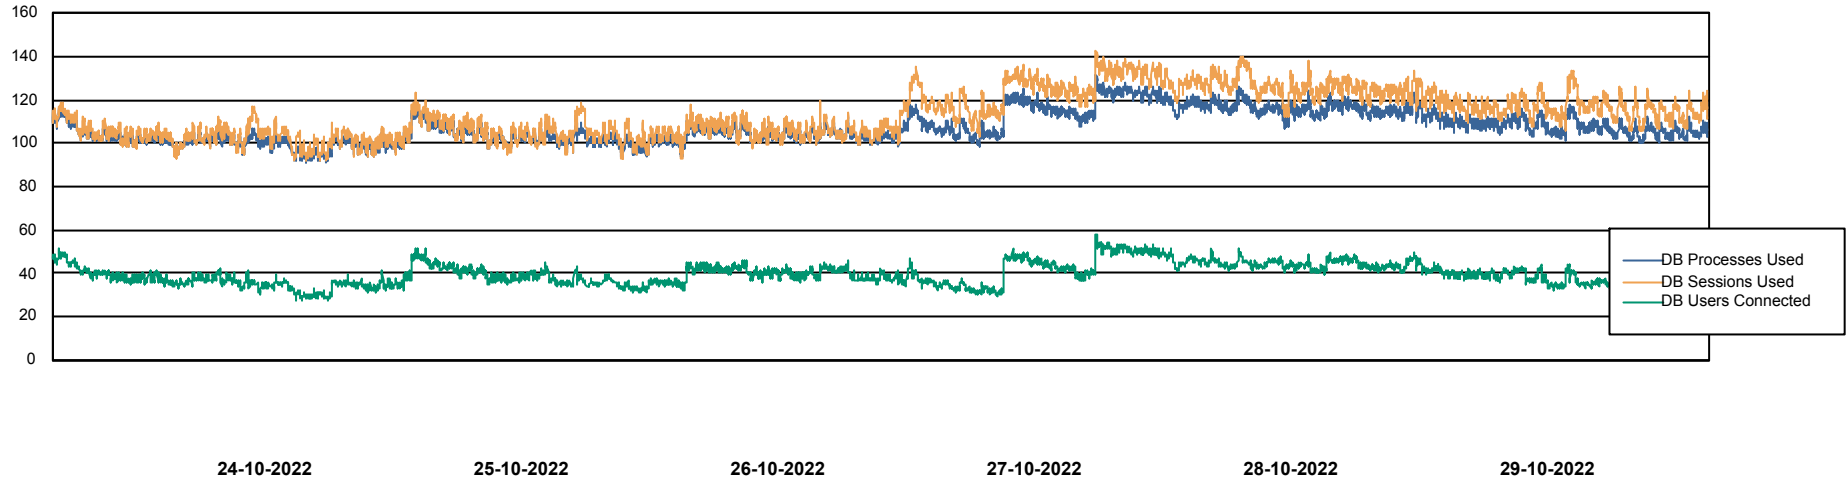

DB Processes Max 4
DB Processes Max 1,000
DB Processes Max 0

Weekly SLA Customer Report

Customer JSG_Production
Database ID 102

Database Performance JSG_PRD_SAREK_DB

Weekly SLA Customer Report

Customer JSG_Production
Database ID 102