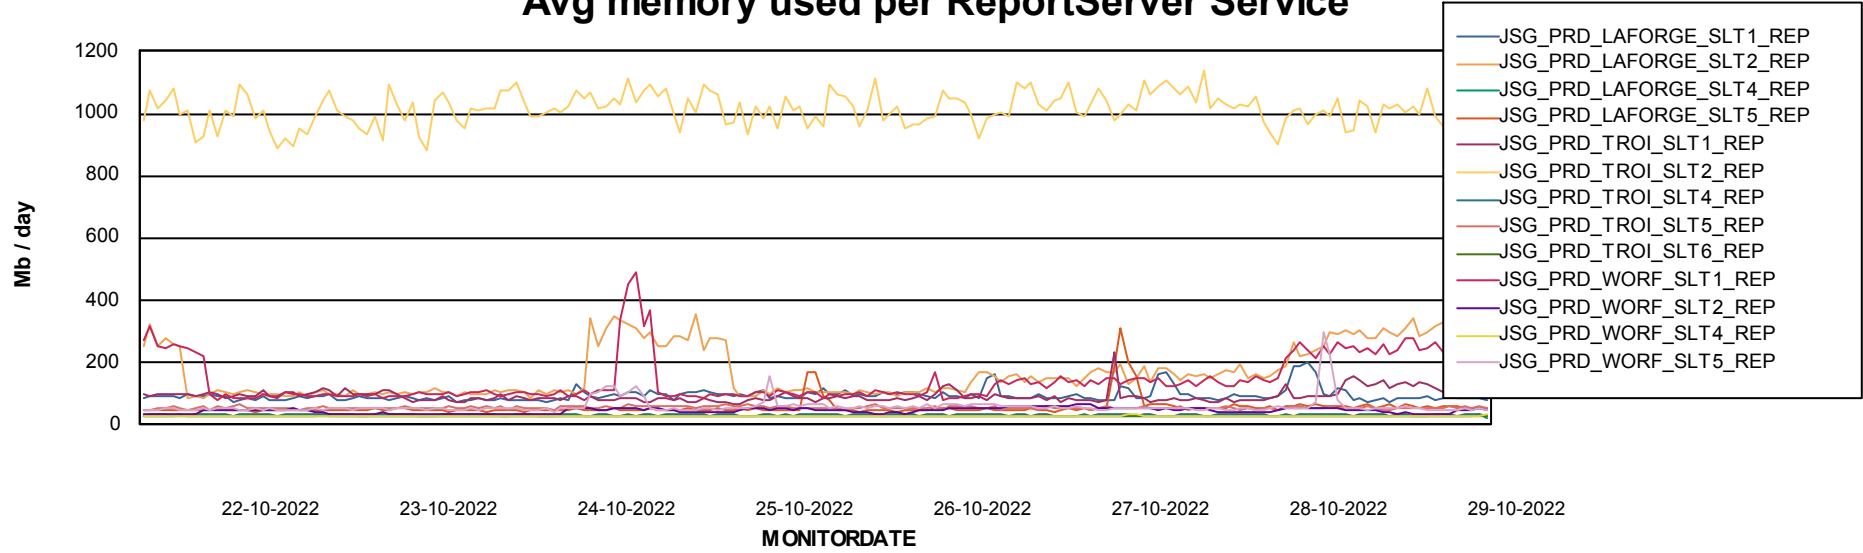

ABSSolute Application ReportServer Services

Avg memory used per ReportServer Service