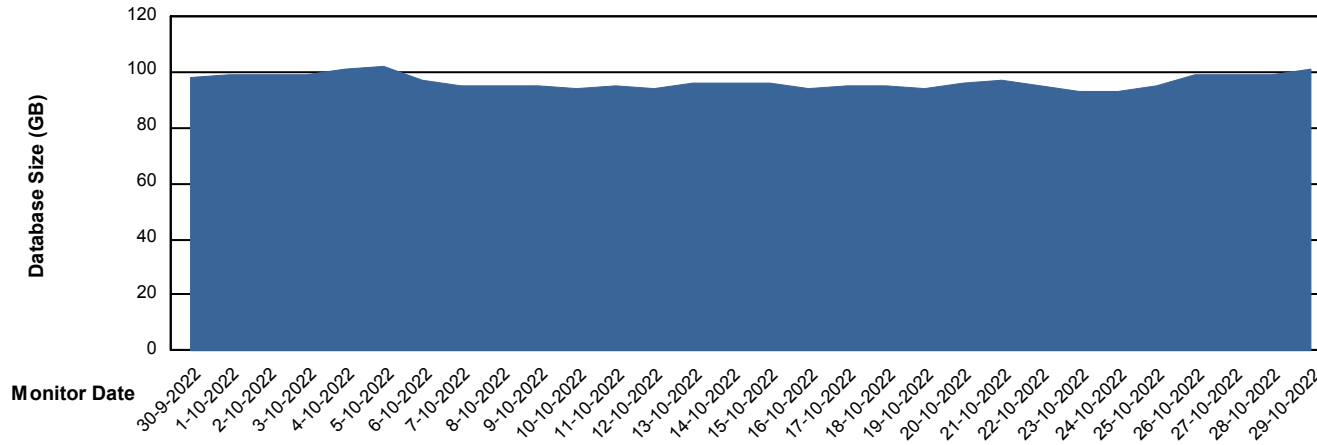

DATABASE SIZE JSG_PRD_BASHIR_DB

Database growth over last month