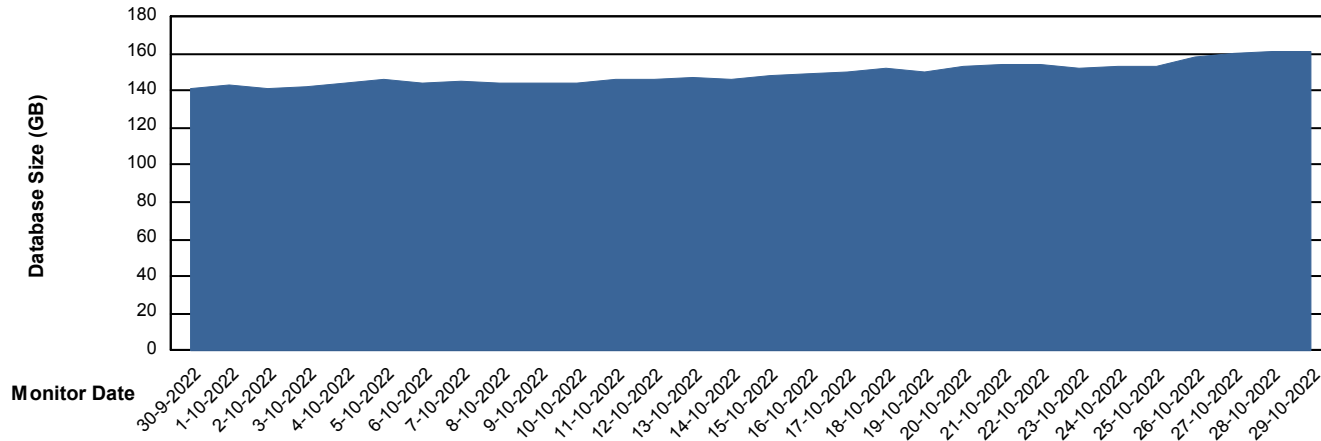

DATABASE SIZE JSG_PRD_SAREK_DB

Database growth over last month