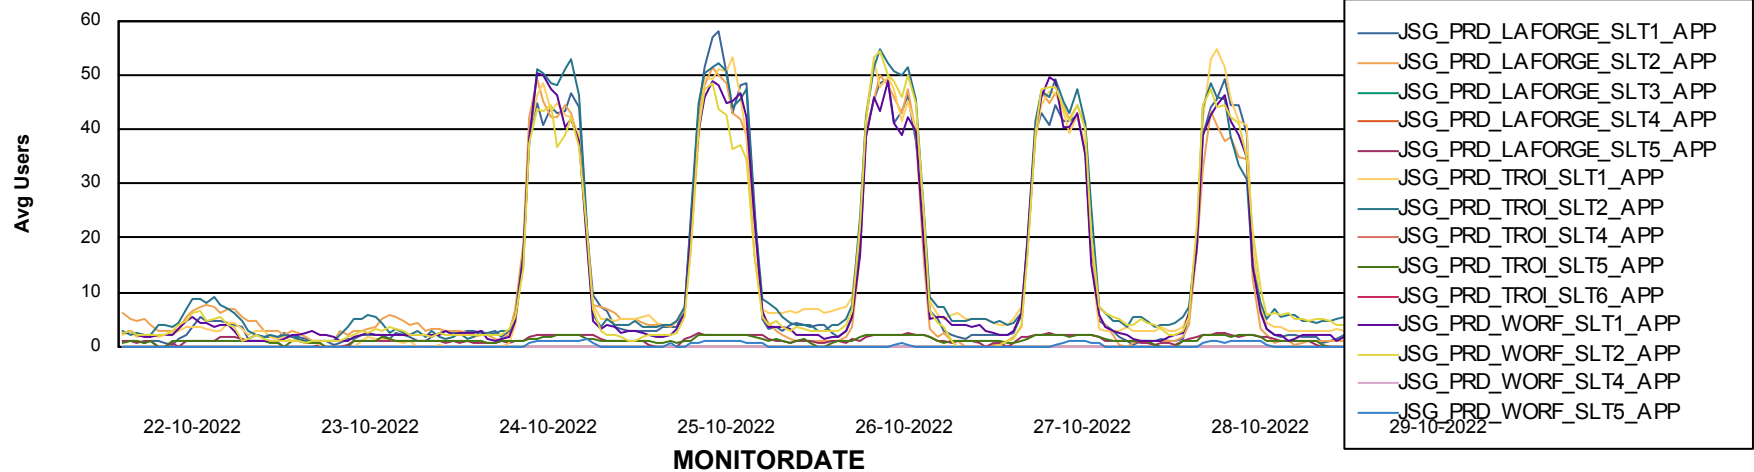

Customer JSG_Production
Database ID 102

di, 25-10-2022 None
wo, 26-10-2022 None
vr, 28-10-2022 None
za, 29-10-2022 None
ma, 24-10-2022 None
vr, 28-10-2022 None

Standby Database Health JSG_Production

Recovery lag for last 7 days

Weekly SLA Customer Report

Customer JSG_Production
Database ID 102

ABSSolute Application Server Services

Avg memory used per ABS Server Service

Avg users per day per ABS server

Weekly SLA Customer Report

Customer JSG_Production
Database ID 102