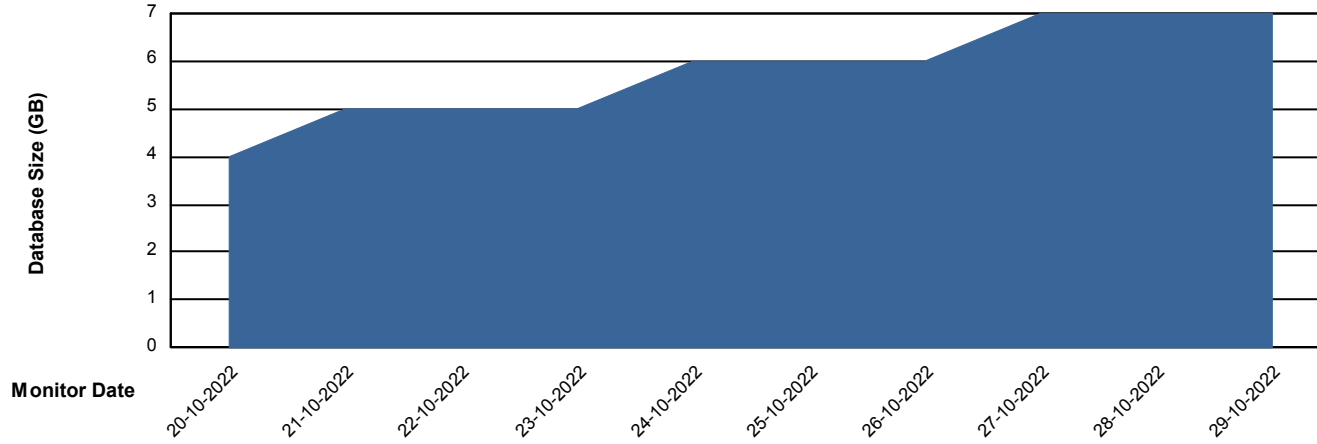

DATABASE SIZE JSG_EMCC_PULASKI_DB

Database growth over last month