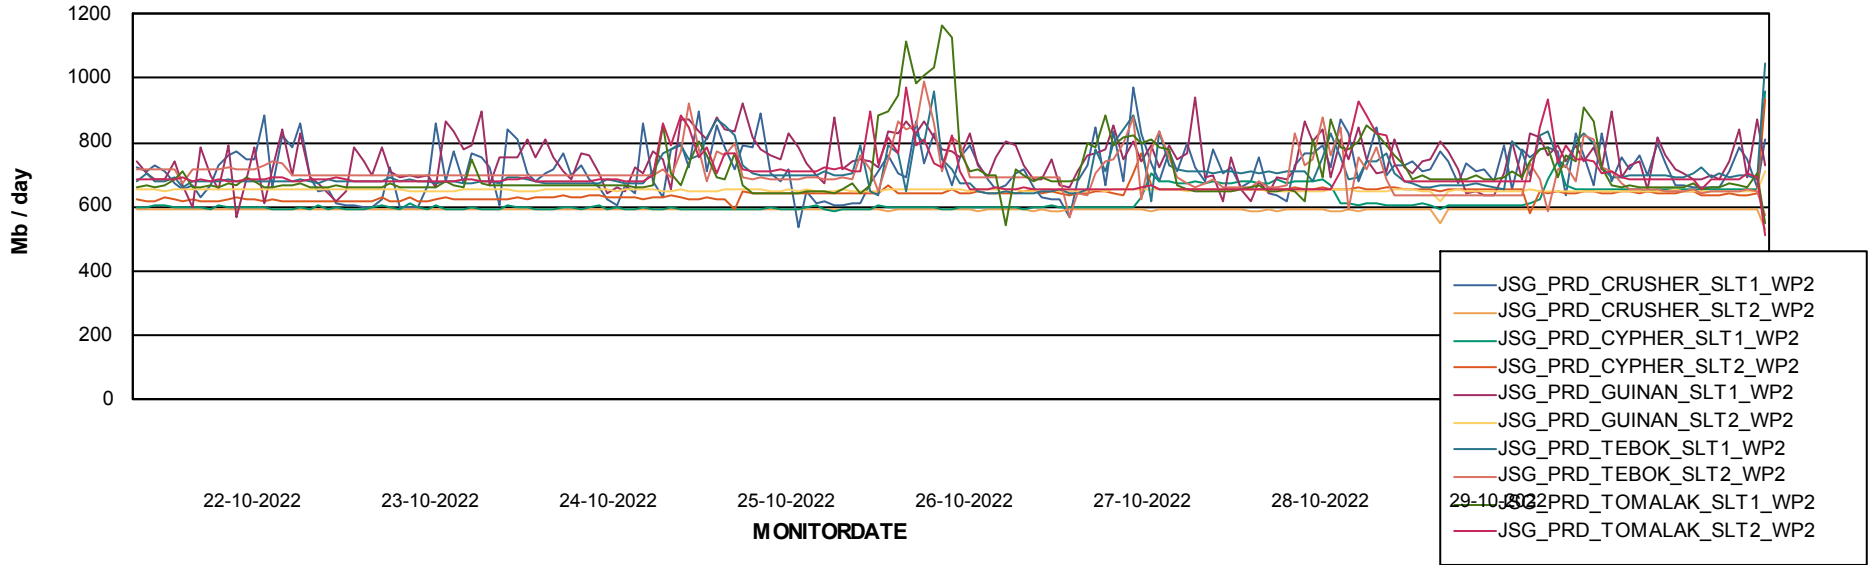

ABSSolute Web Component Services

Avg memory used per ABS Web component