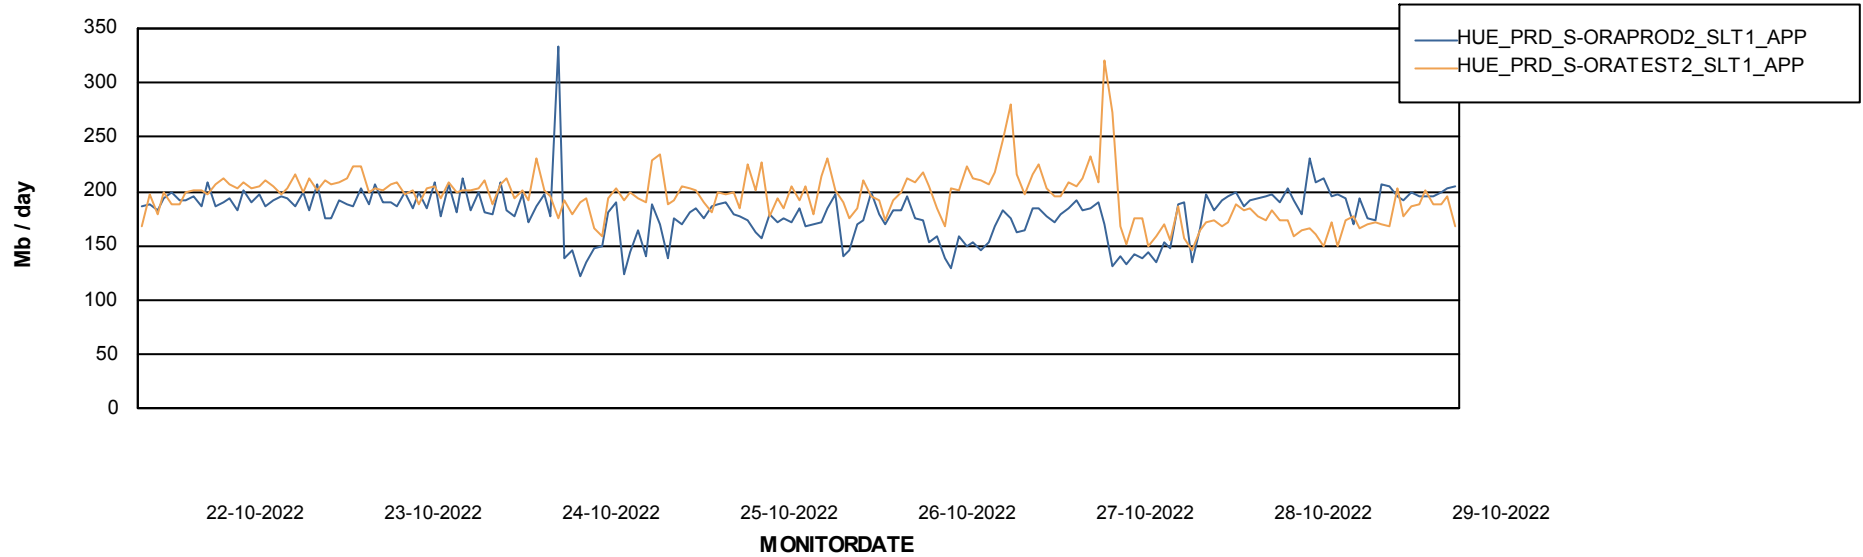

ABSSolute Application Server Services

Avg memory used per ABS Server Service