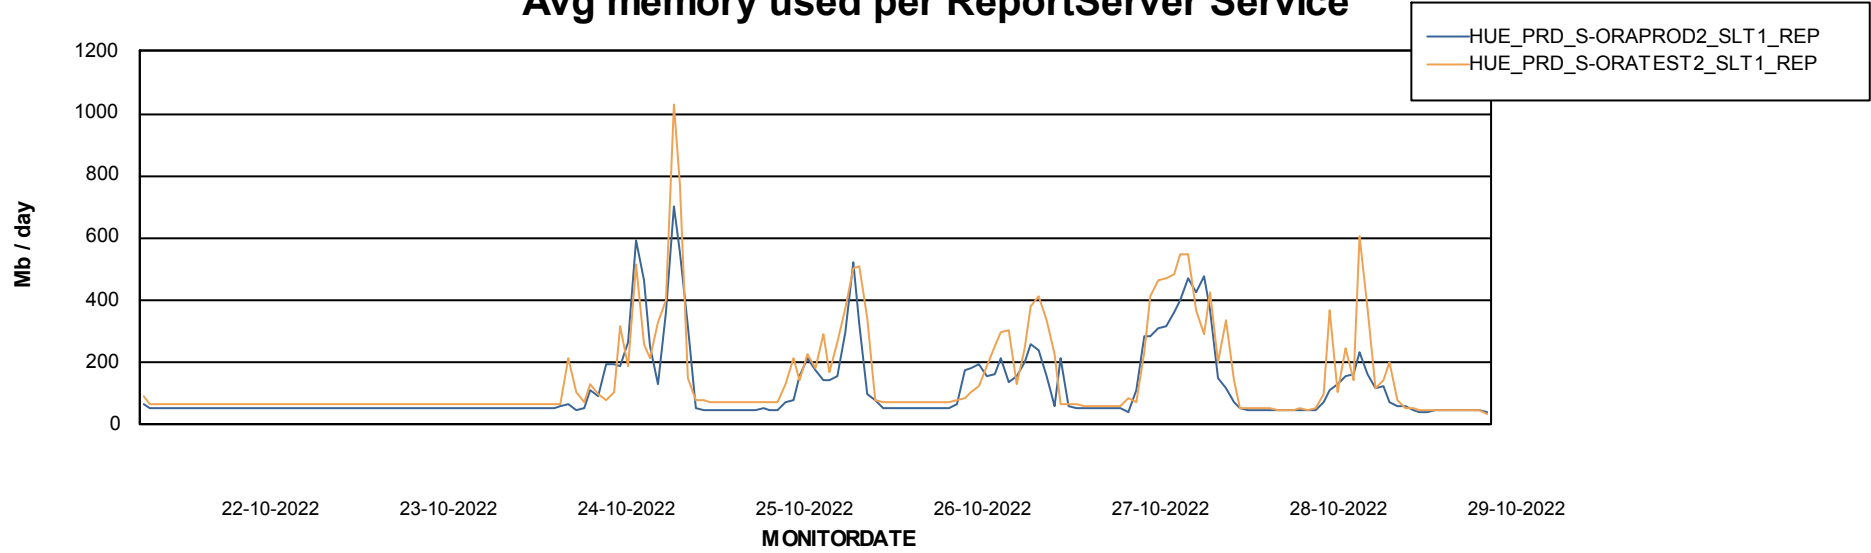

ABSSolute Application ReportServer Services

Avg memory used per ReportServer Service