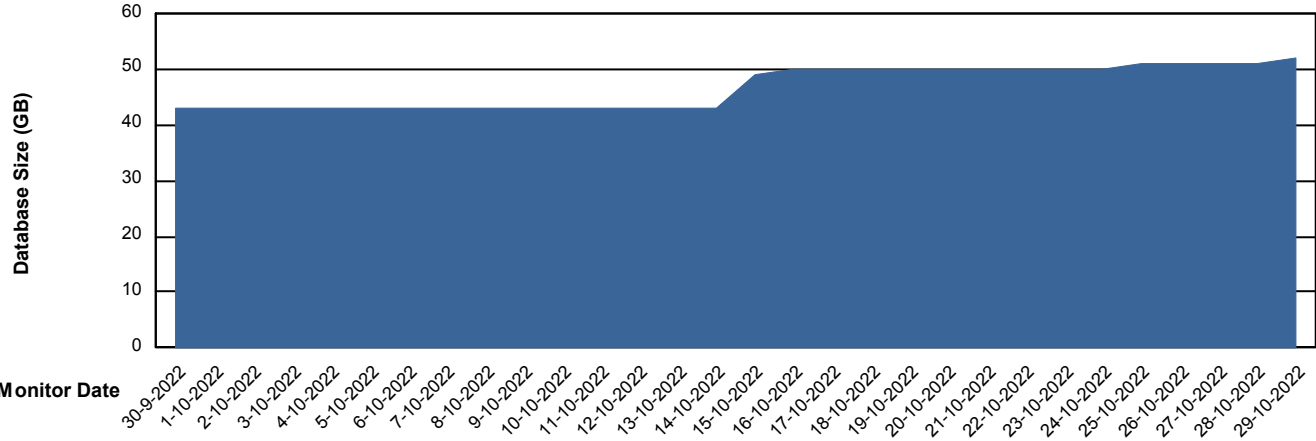

DATABASE SIZE HUE_PRD_S-ORAPROD2_DB

Database growth over last month