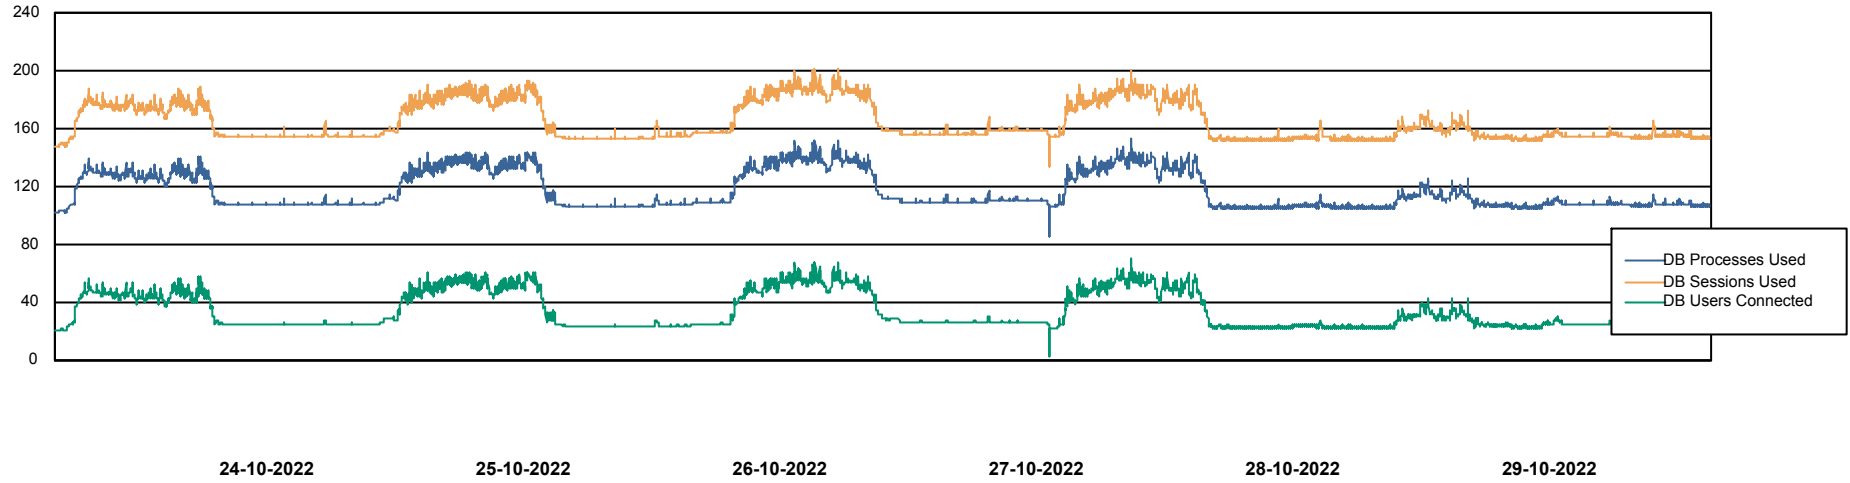

Database Performance HUE_PRD_S-ORAPROD2_DB