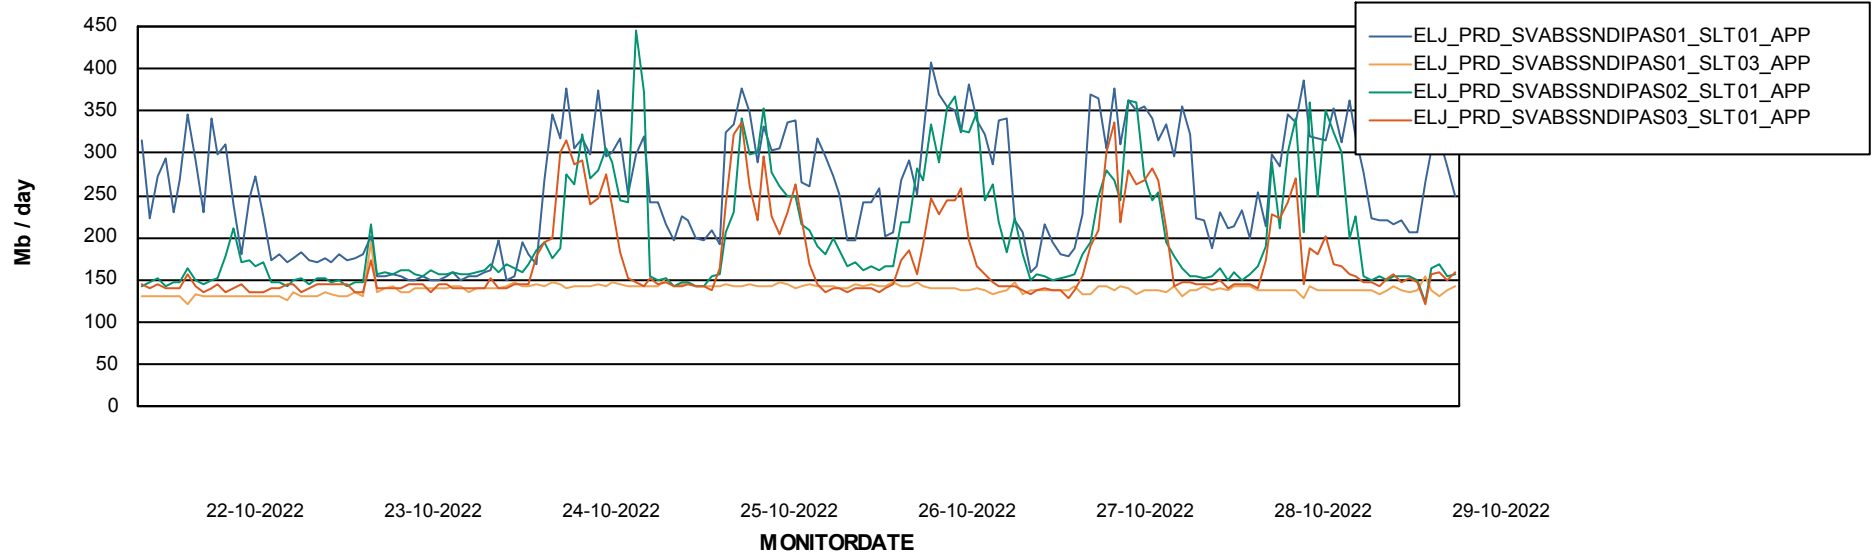

ABSSolute Application Server Services

Avg memory used per ABS Server Service