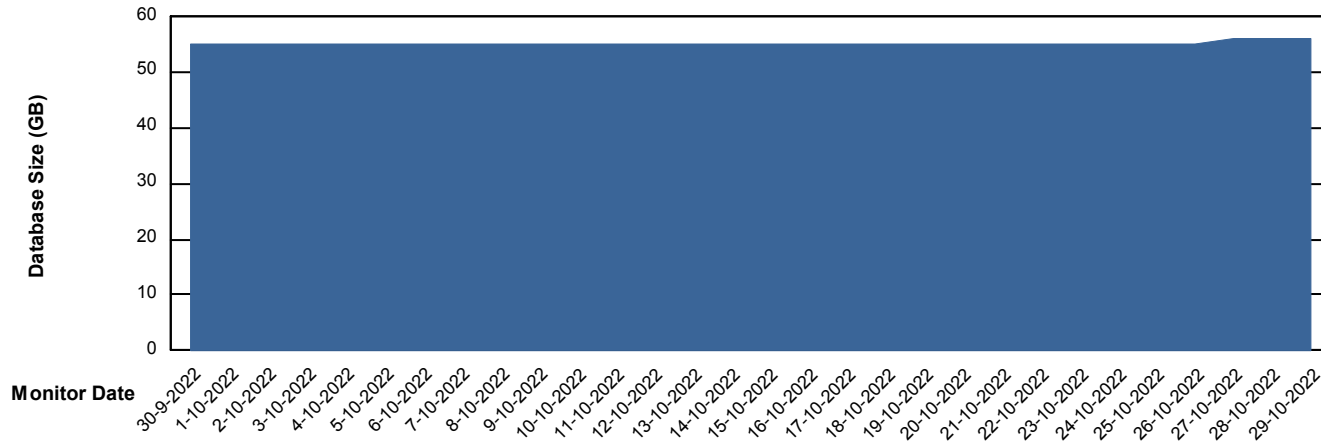

DATABASE SIZE ELJDB_Production

Database growth over last month