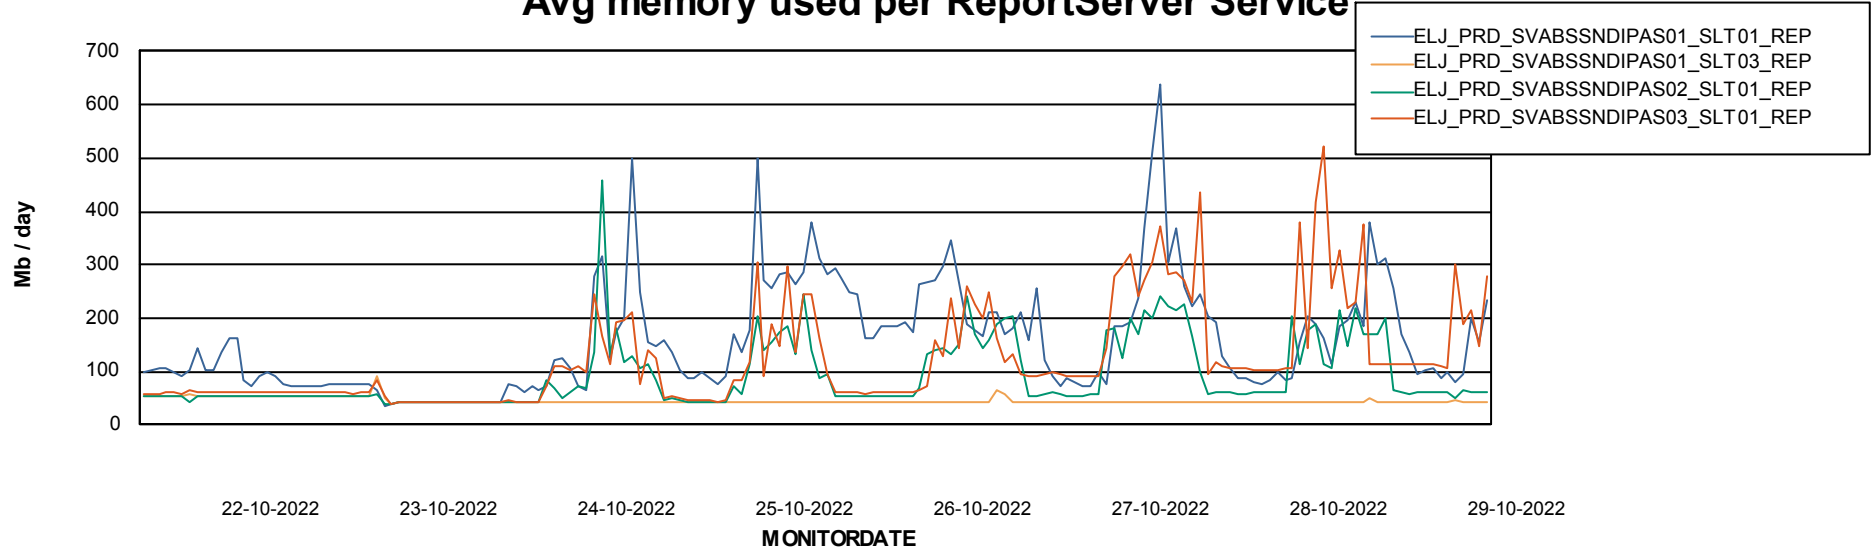

ABSSolute Application ReportServer Services

Avg memory used per ReportServer Service