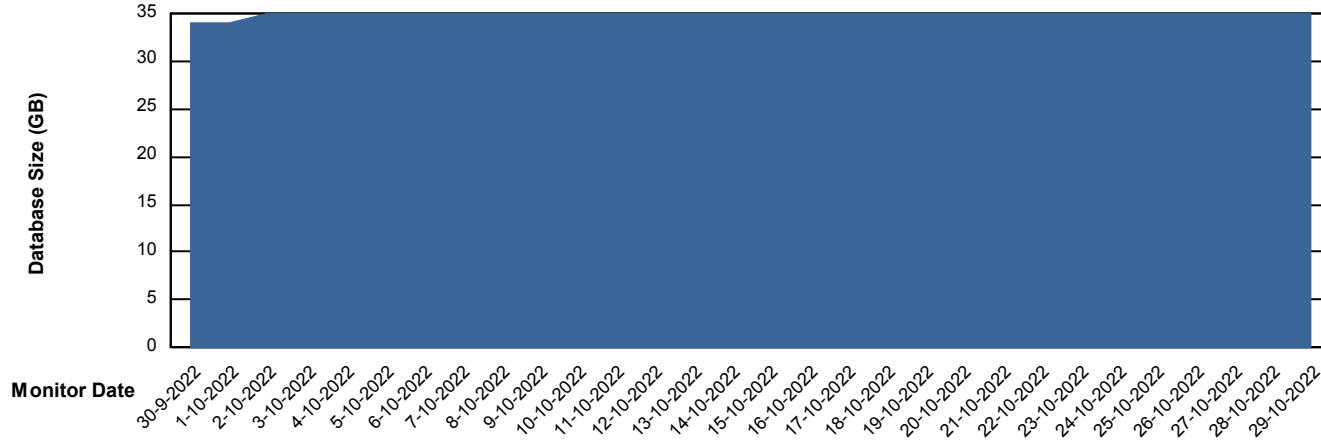

DATABASE SIZE ELJDB_BI

Database growth over last month