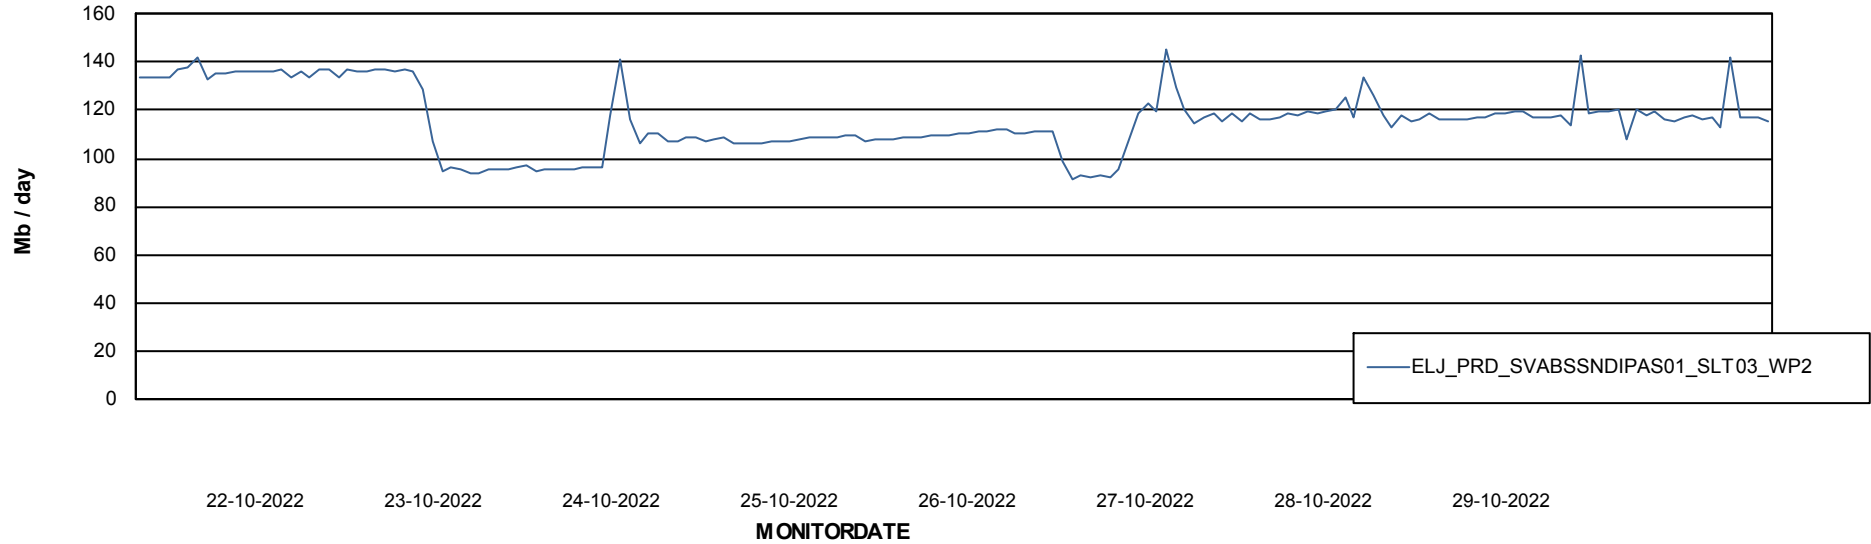

ABSSolute Web Component Services

Avg memory used per ABS Web component