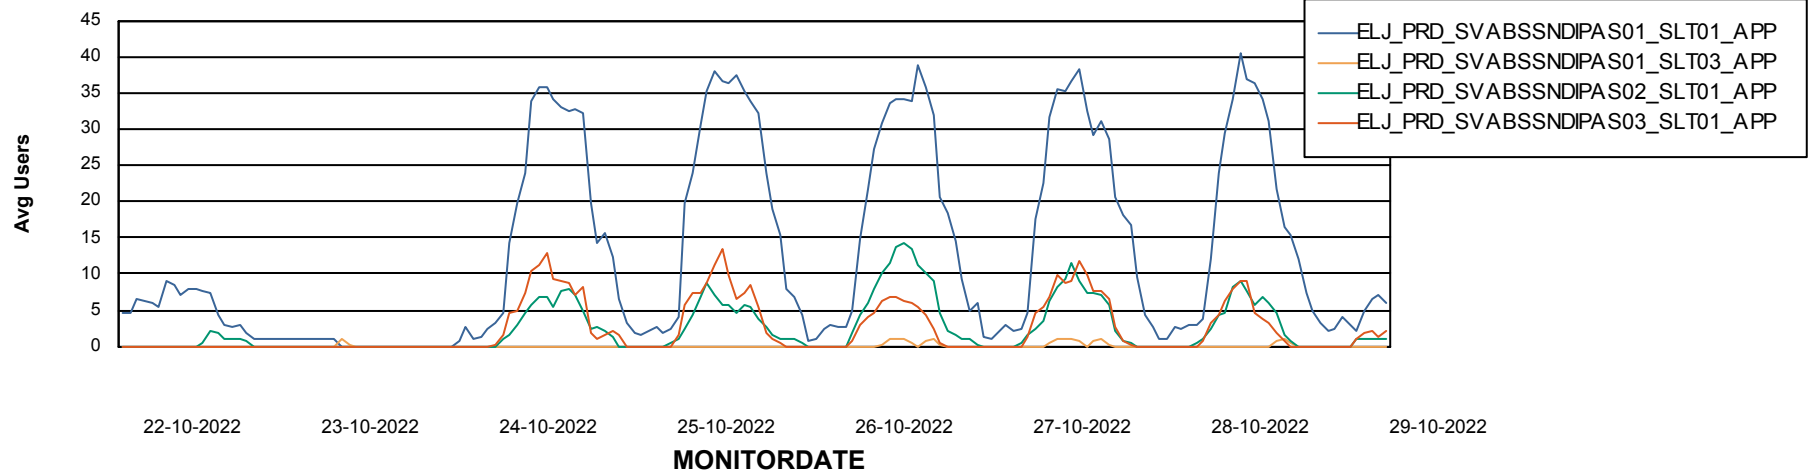

Avg users per day per ABS server