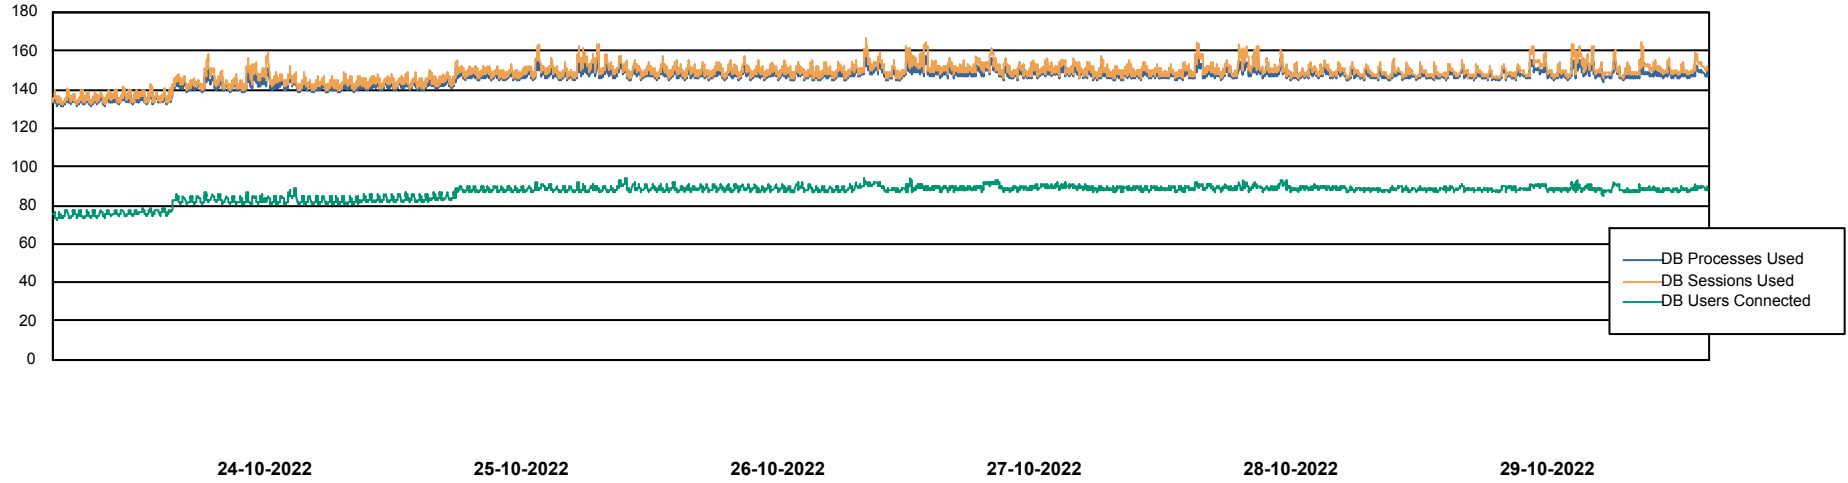

Database Performance ELIDB_BI