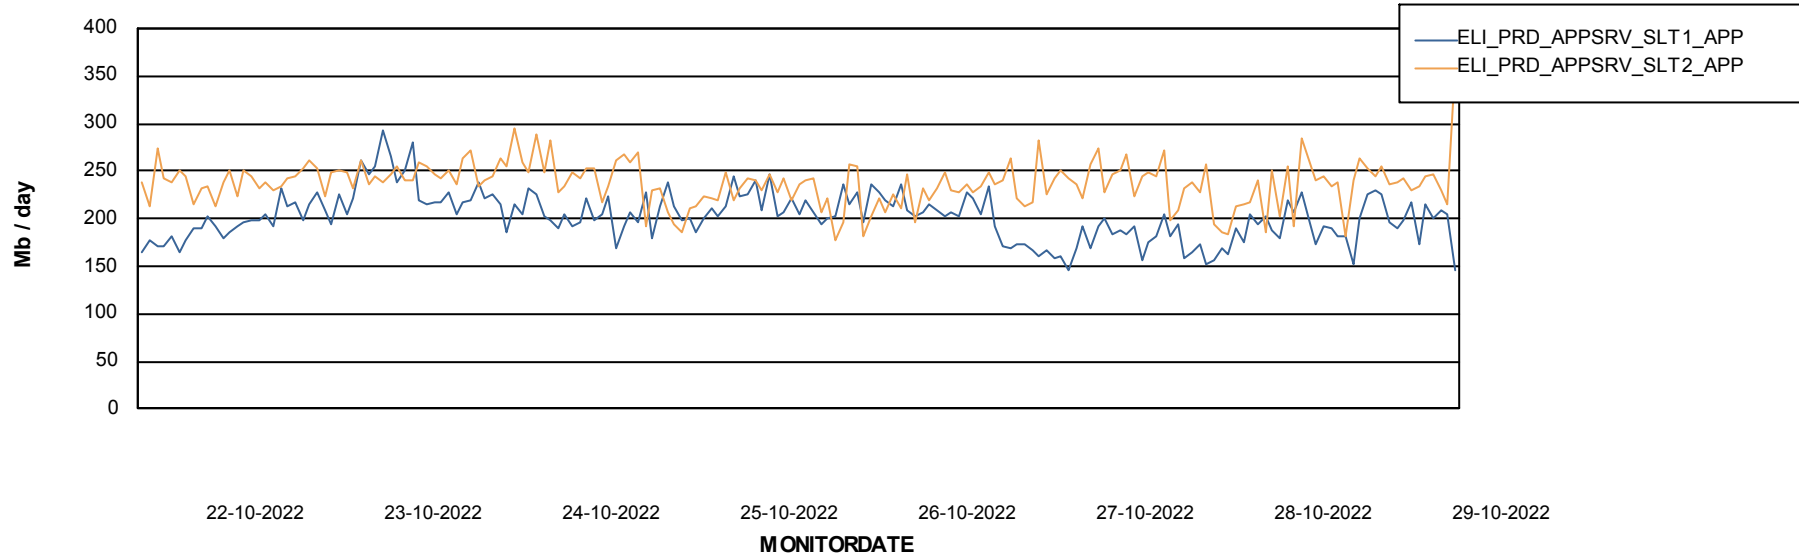

Standby Database Health ELI_Production

Recovery lag for last 7 days

Weekly SLA Customer Report

Customer ELI_Production
Database ID 62

ABSSolute Application Server Services

Avg memory used per ABS Server Service