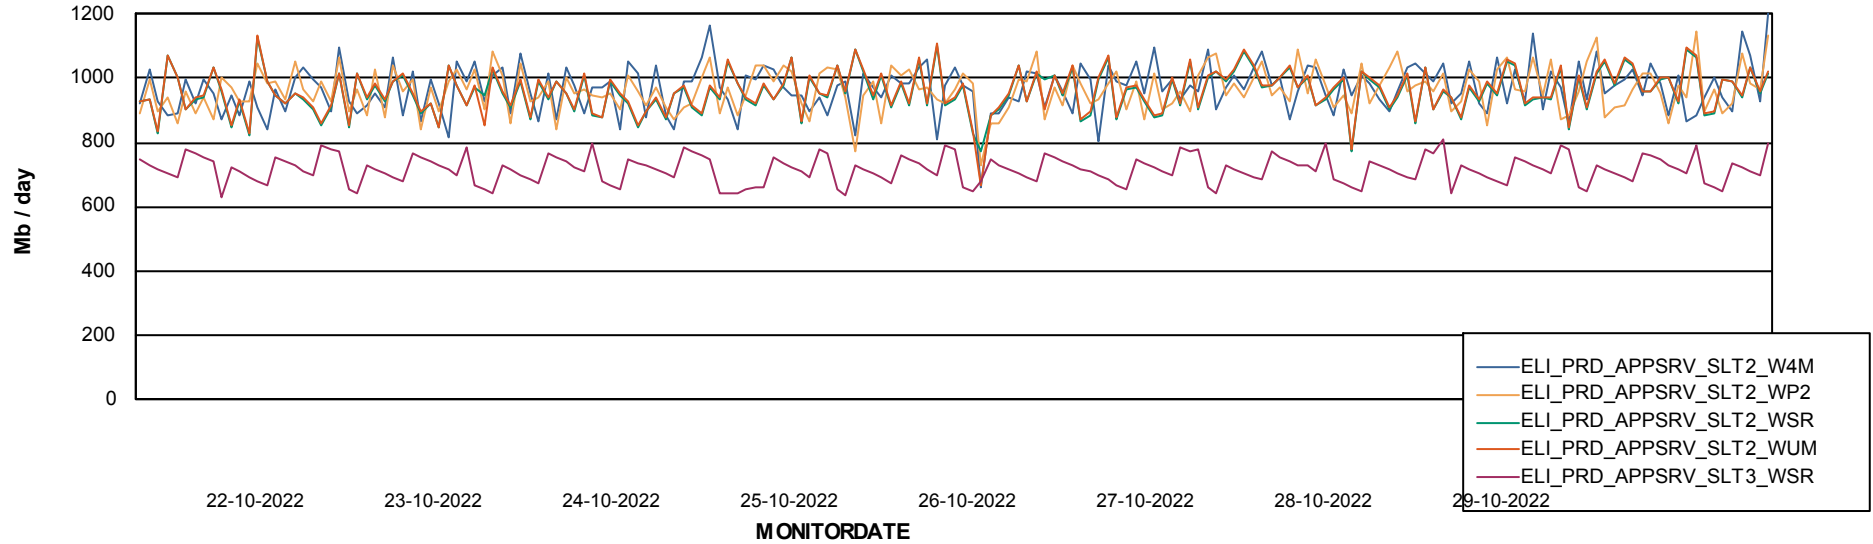

ABSSolute Application Server Services

Avg memory used per ABS Web component