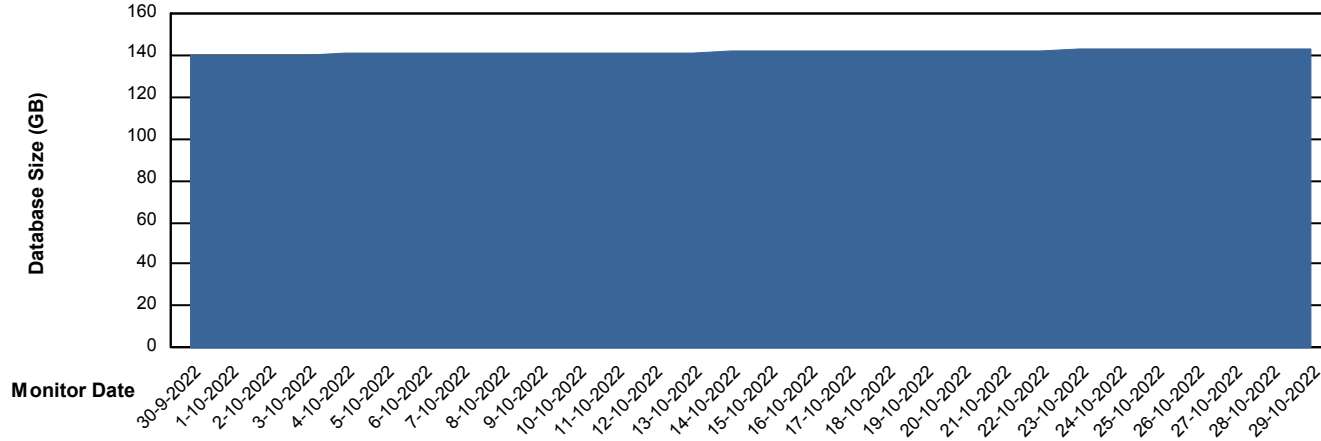

Customer ELI_Production
Database ID 62

Database Performance ELIDB_Standby

DB Processes Max 1,000

Weekly SLA Customer Report

Customer ELI_Production
Database ID 62

DATABASE SIZE ELIDB_BI

Database growth over last month

DATABASE SIZE ELIDB_Production

Database growth over last month

Weekly SLA Customer Report

Customer ELI_Production
Database ID 62

Database Tablespace ELIDB_BI

Date	Tablespace Name	Filesize (Gb)	Usedsize (Gb)	Percentage free
29-10-2022	ABSDATA	77	65	16
	INDX	98	76	22
28-10-2022	ABSDATA	77	65	16
	INDX	98	76	22
27-10-2022	ABSDATA	77	65	16
	INDX	98	76	22
26-10-2022	ABSDATA	77	65	16
	INDX	98	76	22
25-10-2022	ABSDATA	77	65	16
	INDX	98	76	23
24-10-2022	ABSDATA	77	65	16
	INDX	98	76	23
23-10-2022	ABSDATA	77	65	16
	INDX	98	76	23