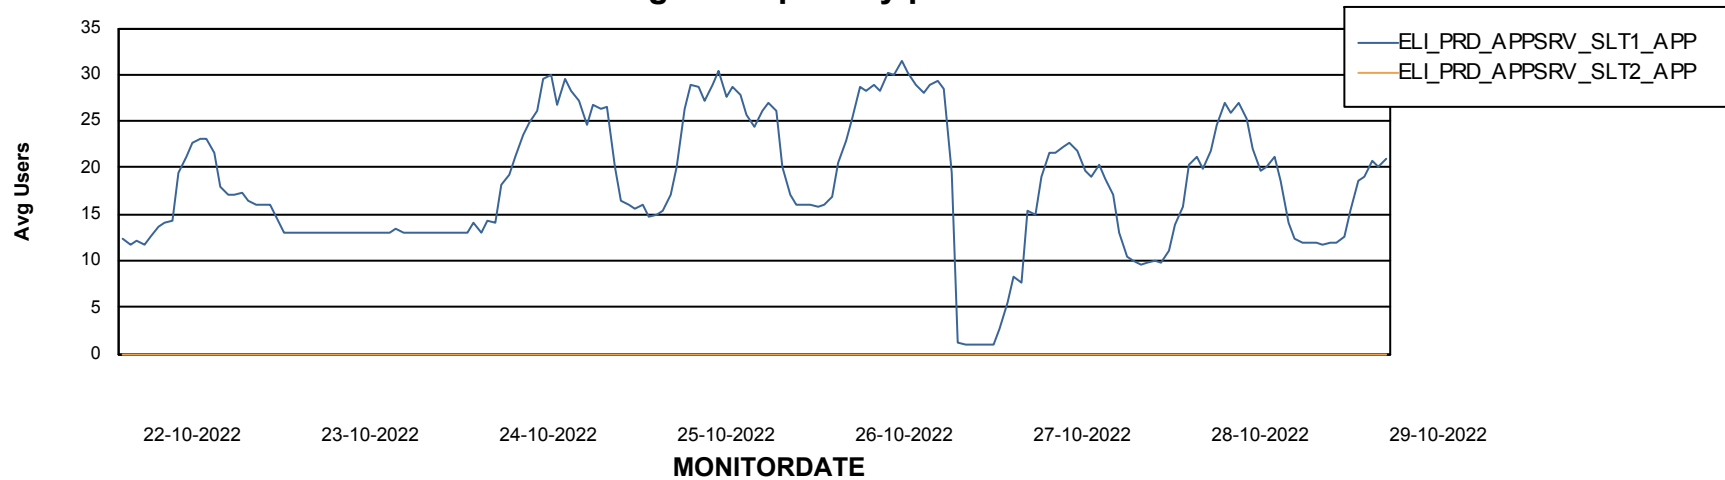

Weekly SLA Customer Report

Customer ELI_Production
Database ID 62

ABSSolute Application Server Services

Avg memory used per ReportServer Service

Avg users per day per ABS server

Weekly SLA Customer Report

Customer ELI_Production
Database ID 62