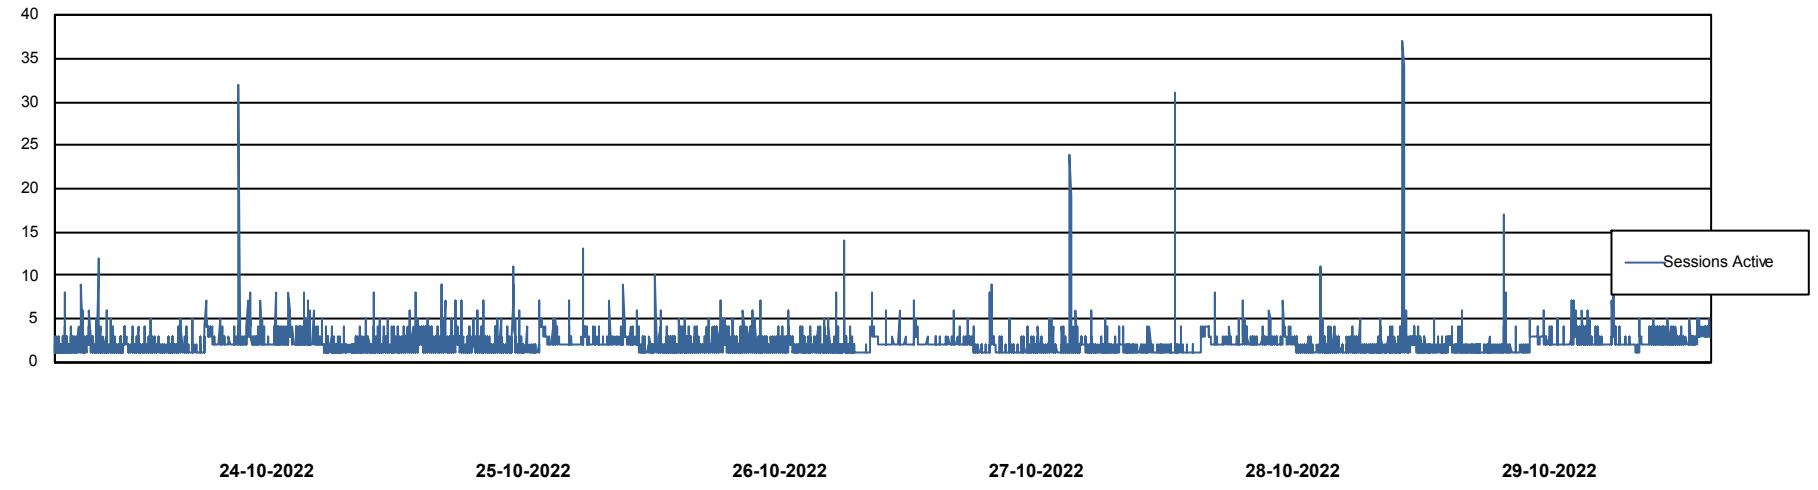

Harddisk Usage ELI_PRD_BISRV

	Free disk space on / (%)	Total disk space on / (Gb)	Used disk space on / (Gb)	Free disk space on /ABS-BI (%)	Total disk space on /ABS-BI	Used disk space on /ABS-BI	Free disk space on /backup (%)	Total disk space on /backup	Used disk space on /backup	Free disk space on /boot (%)
29-10-2022	51	90	44	21	275	208	73	68	19	62
28-10-2022	51	90	44	21	275	208	80	68	14	62
27-10-2022	51	90	44	20	275	211	72	68	19	62
26-10-2022	51	90	44	21	275	209	73	68	19	62
25-10-2022	51	90	44	21	275	209	81	68	13	62
24-10-2022	51	90	44	21	275	209	81	68	13	62
23-10-2022	51	90	44	21	275	209	80	68	14	62

Weekly SLA Customer Report

Customer ELI_Production
Database ID 62

Database Performance ELIDB_BI

Weekly SLA Customer Report

Customer ELI_Production
Database ID 62

Database Performance ELIDB_Production

Weekly SLA Customer Report

Customer ELI_Production
Database ID 62

Database Performance ELIDB_Standby

DB Processes Max 1,000

Weekly SLA Customer Report

Customer ELI_Production
Database ID 62

DATABASE SIZE ELIDB_BI

Database growth over last month