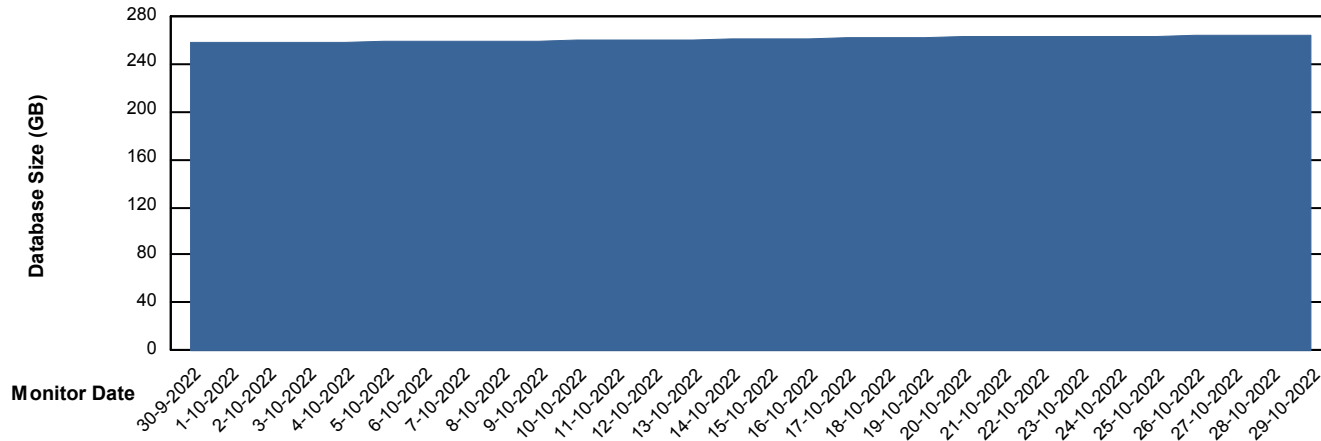

Customer ELI_Production
Database ID 62

Database Performance ELIDB_Standby

DB Processes Max 1,000

Weekly SLA Customer Report

Customer ELI_Production
Database ID 62

DATABASE SIZE ELIDB_BI

Database growth over last month

DATABASE SIZE ELIDB_Production

Database growth over last month

Weekly SLA Customer Report

Customer ELI_Production
Database ID 62

Database Tablespace ELIDB_BI

Date	Tablespace Name	Filesize (Gb)	Usedsize (Gb)	Percentage free
29-10-2022	ABSDATA	77	65	16
	INDX	98	76	22
28-10-2022	ABSDATA	77	65	16
	INDX	98	76	22
27-10-2022	ABSDATA	77	65	16
	INDX	98	76	22
26-10-2022	ABSDATA	77	65	16
	INDX	98	76	22
25-10-2022	ABSDATA	77	65	16
	INDX	98	76	23
24-10-2022	ABSDATA	77	65	16
	INDX	98	76	23
23-10-2022	ABSDATA	77	65	16
	INDX	98	76	23