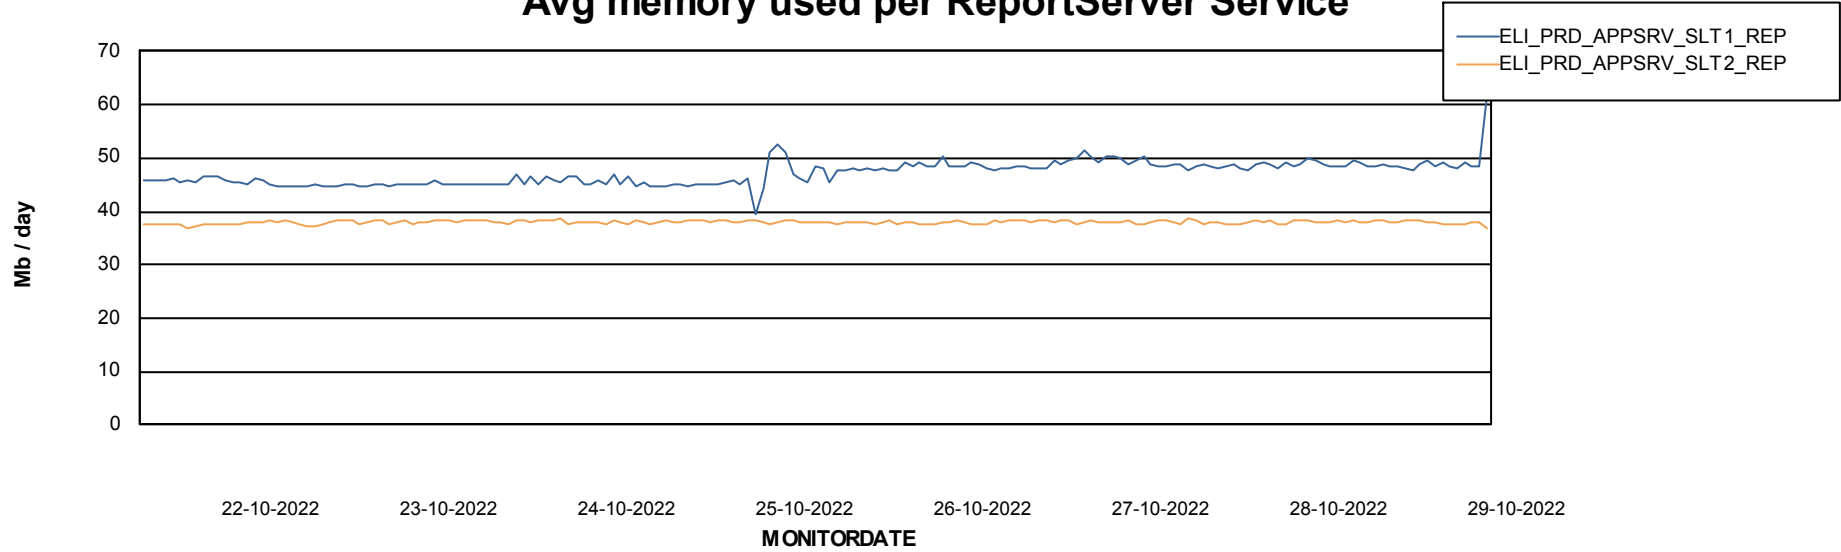

ABSSolute Application Server Services

Avg memory used per ReportServer Service