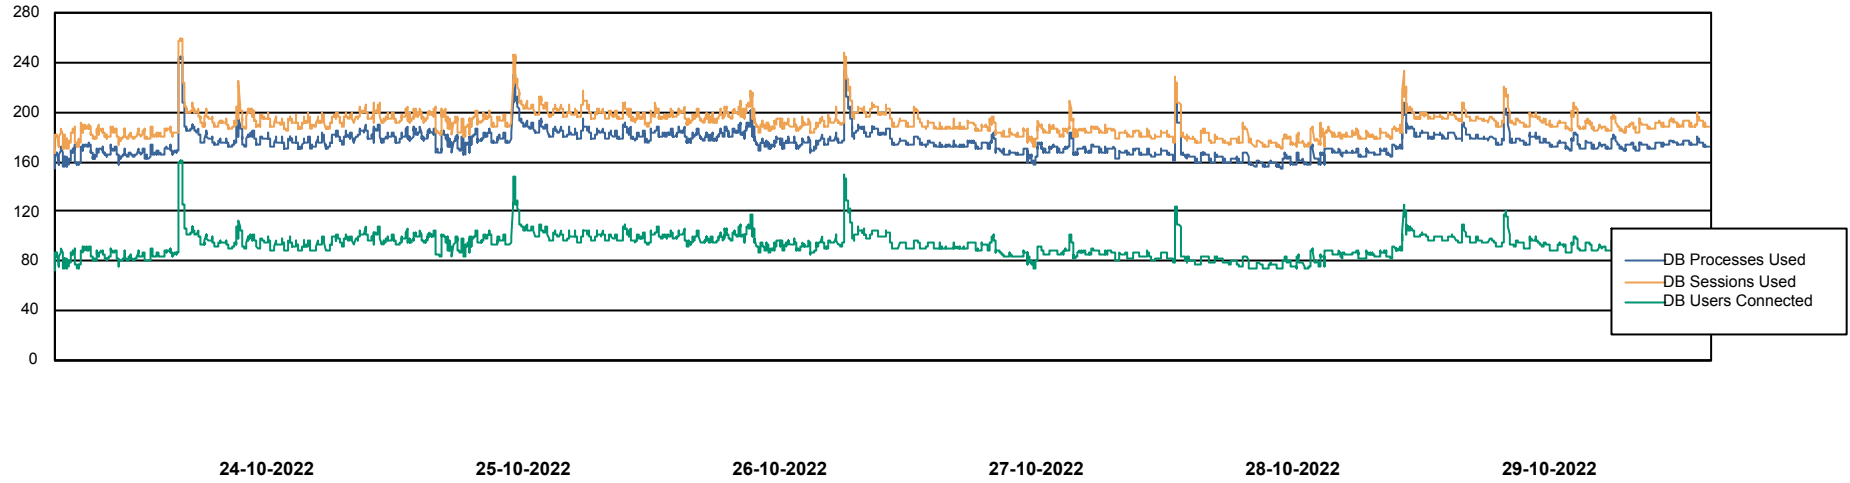

Weekly SLA Customer Report

Customer ELI_Production
Database ID 62

Database Performance ELIDB_BI

Weekly SLA Customer Report

Customer ELI_Production
Database ID 62

Database Performance ELIDB_Production

Weekly SLA Customer Report