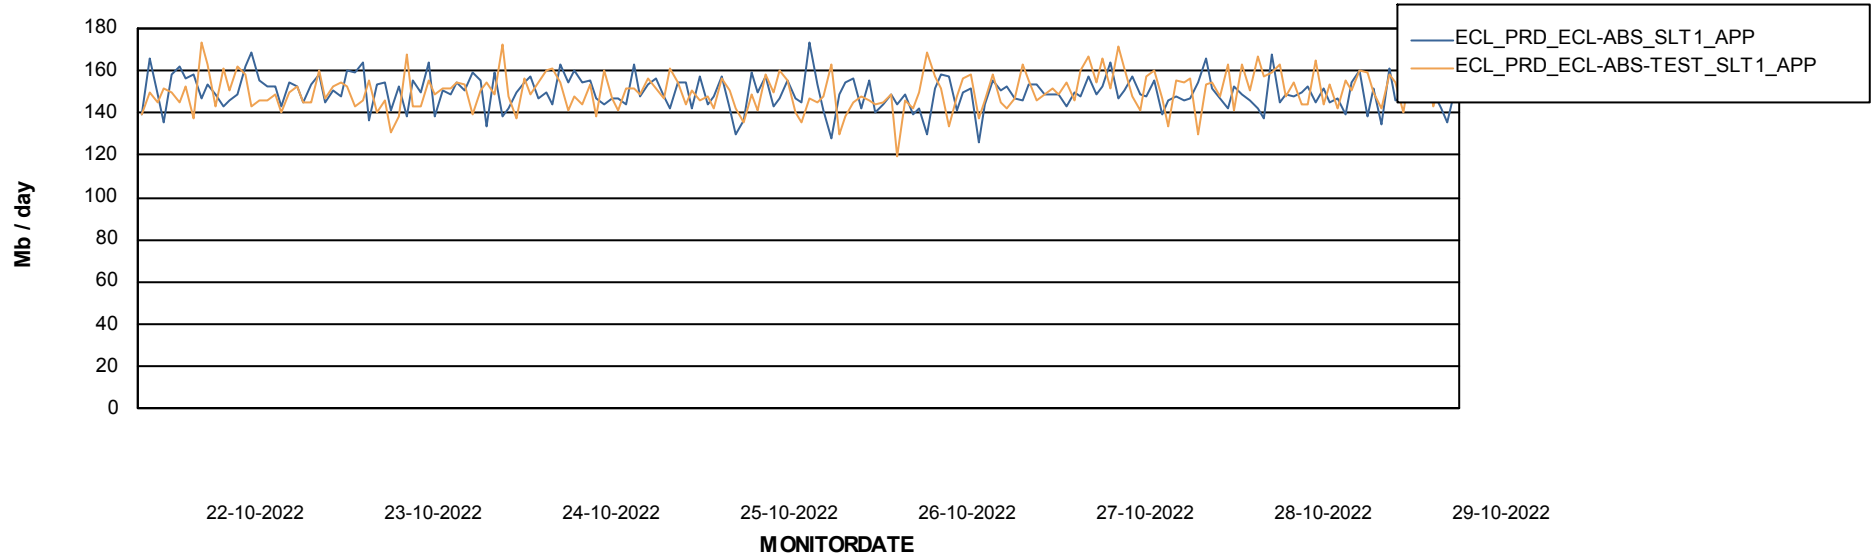

ABSSolute Application Server Services

Avg memory used per ABS Server Service