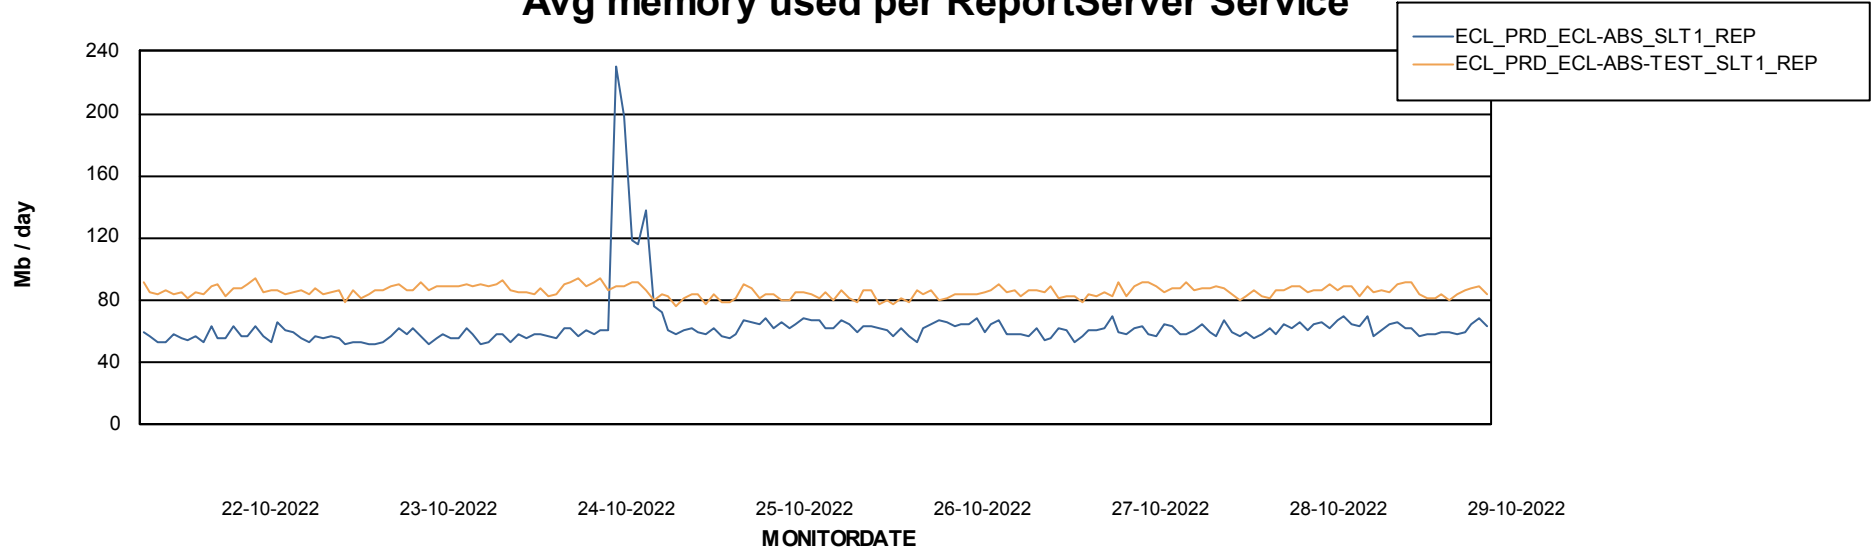

ABSSolute Application ReportServer Services

Avg memory used per ReportServer Service