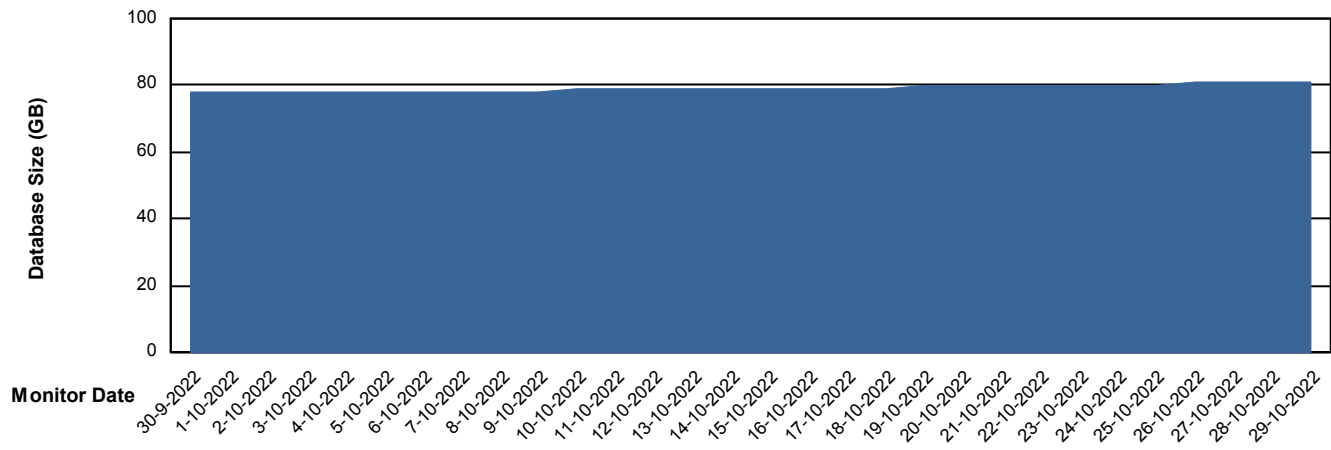

DATABASE SIZE ECLDB_Production

Database growth over last month