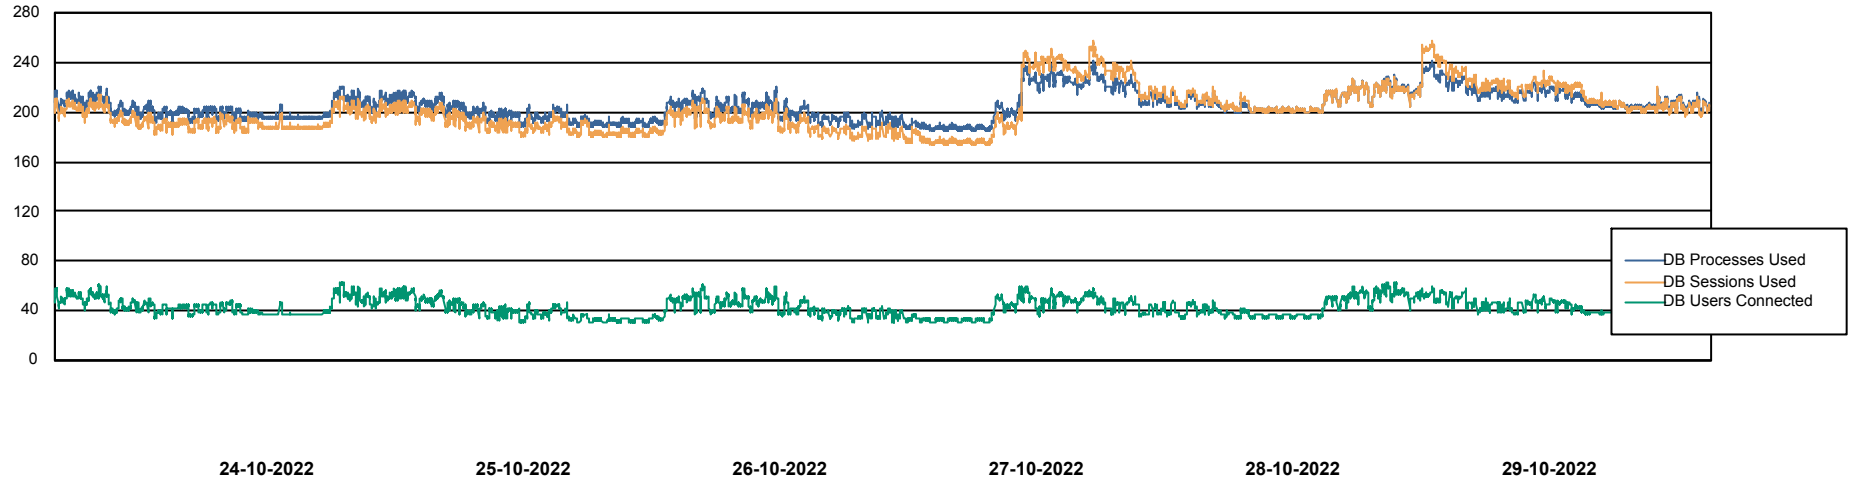

Database Performance ECLDB_Production