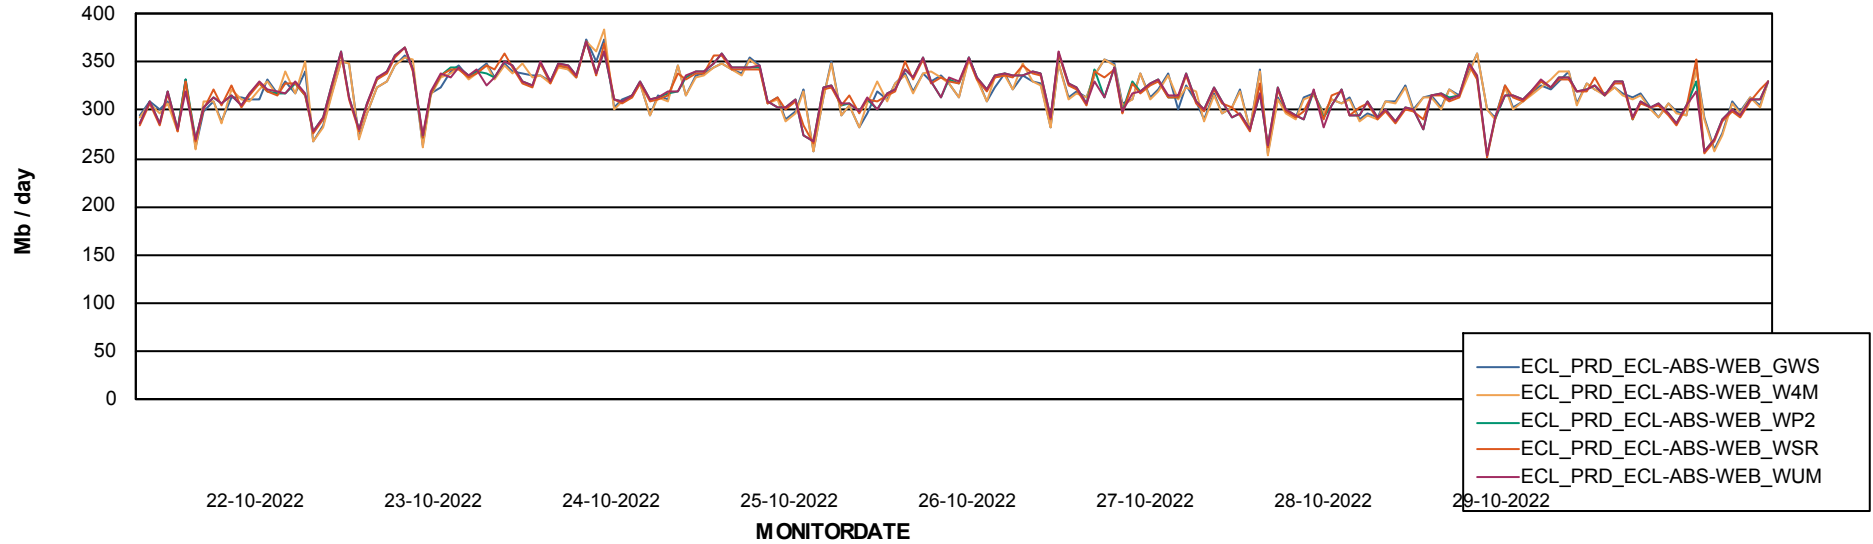

ABSolute Web Component Services

Avg memory used per ABS Web component