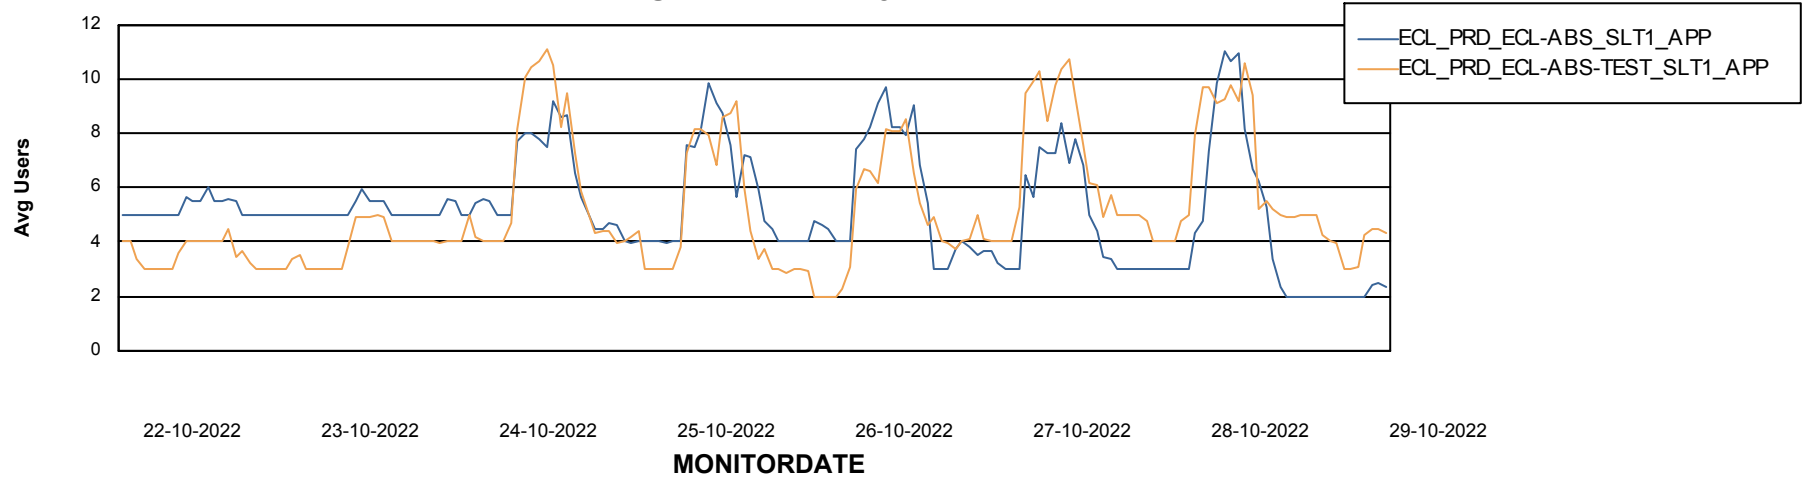

Avg users per day per ABS server