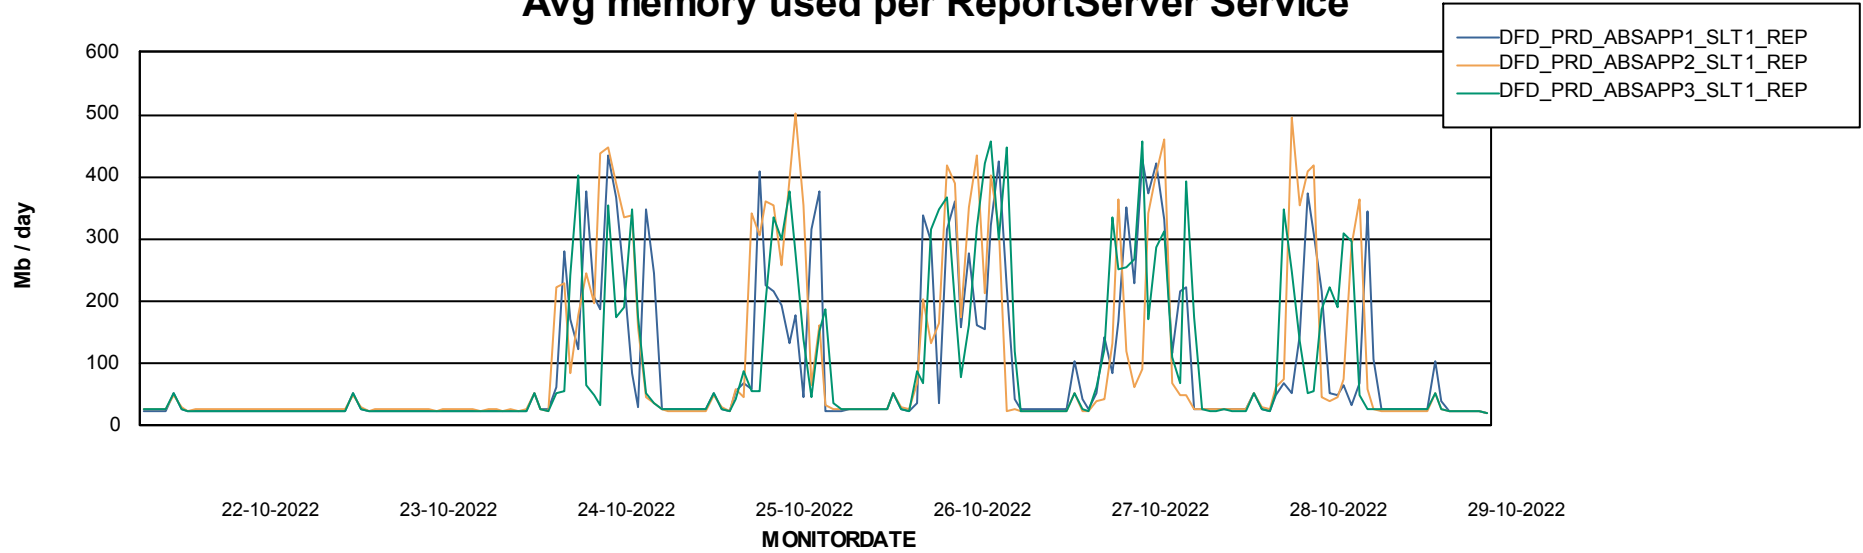

ABSSolute Application ReportServer Services

Avg memory used per ReportServer Service