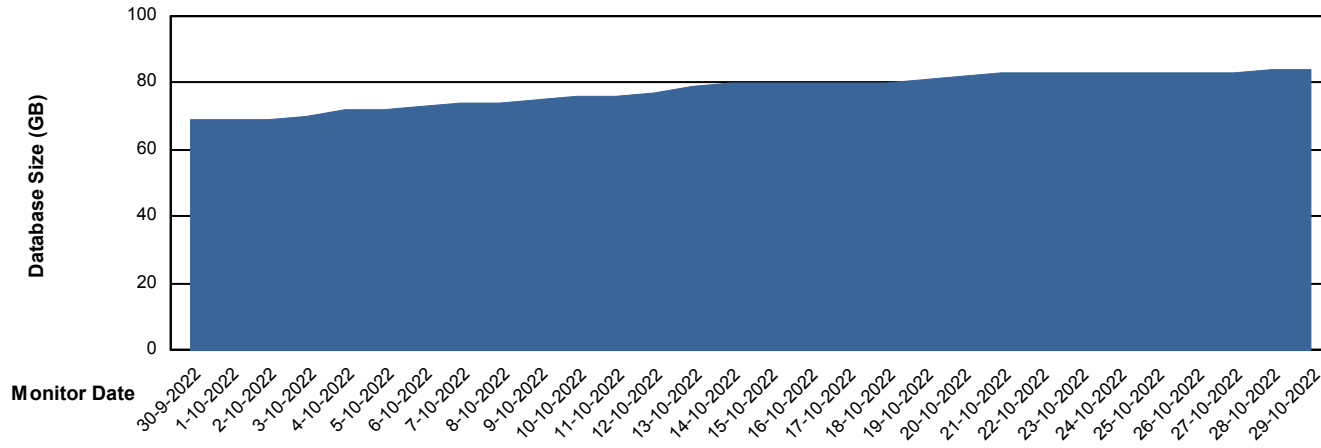

Weekly SLA Customer Report

Customer DFD_Production
Database ID 39

Database Performance DFDDB_Production

DATABASE SIZE DFDDB_Production

Database growth over last month

Weekly SLA Customer Report

Customer DFD_Production
Database ID 39

Database Tablespace DFDDB_Production

Date	Tablespace Name	Filesize (Gb)	Usedsize (Gb)	Percentage free
29-10-2022	ABSDATA	83	2	98
	INDX	161	81	50
28-10-2022	ABSDATA	83	2	98
	INDX	161	81	50
27-10-2022	ABSDATA	83	1	99
	INDX	161	81	50
26-10-2022	ABSDATA	83	0	100
	INDX	161	80	50
25-10-2022	ABSDATA	83	0	100
	INDX	161	80	50
24-10-2022	ABSDATA	83	0	100
	INDX	161	80	50
23-10-2022	ABSDATA	83	0	100
	INDX	161	80	50