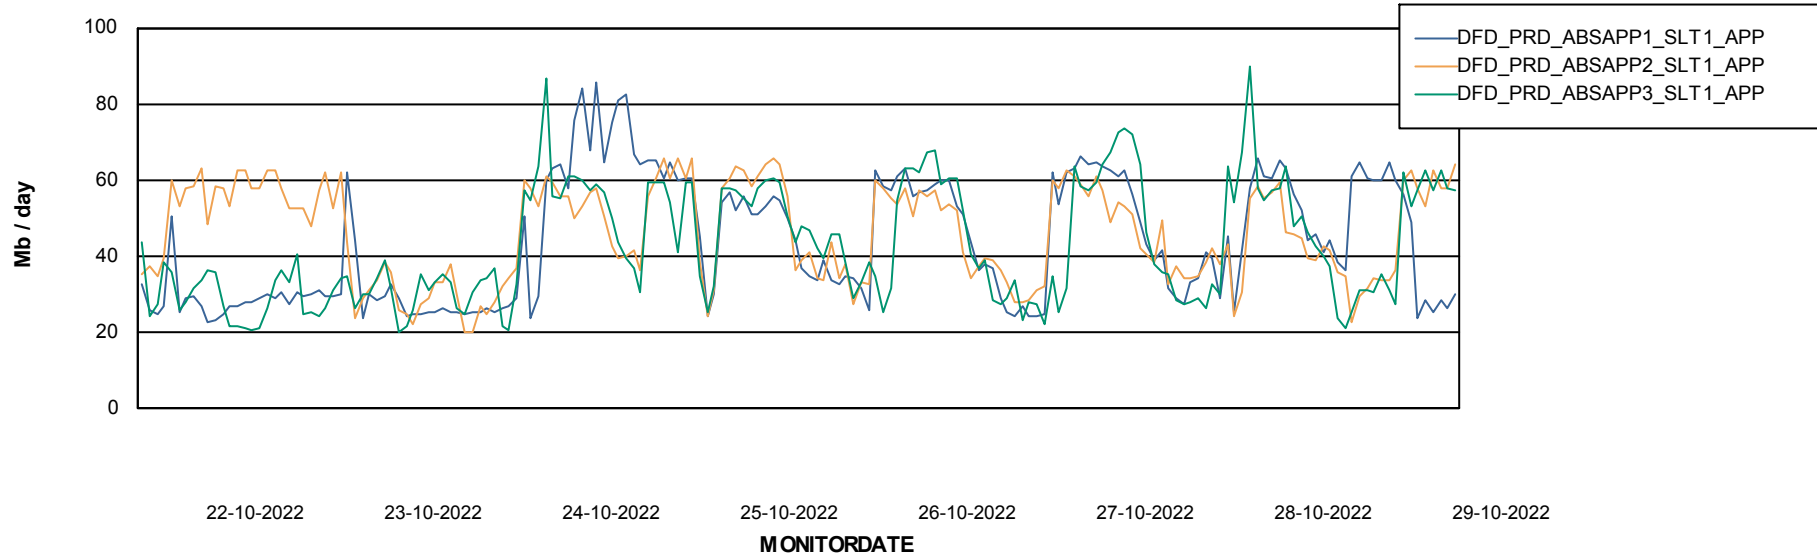

Weekly SLA Customer Report

Customer DFD_Production
Database ID 39

Database Performance DFDDB_Production

DATABASE SIZE DFDDB_Production

Database growth over last month

Weekly SLA Customer Report

Customer DFD_Production
Database ID 39

Database Tablespace DFDDB_Production

Date	Tablespace Name	Filesize (Gb)	Usedsize (Gb)	Percentage free
29-10-2022	ABSDATA	83	2	98
	INDX	161	81	50
28-10-2022	ABSDATA	83	2	98
	INDX	161	81	50
27-10-2022	ABSDATA	83	1	99
	INDX	161	81	50
26-10-2022	ABSDATA	83	0	100
	INDX	161	80	50
25-10-2022	ABSDATA	83	0	100
	INDX	161	80	50
24-10-2022	ABSDATA	83	0	100
	INDX	161	80	50
23-10-2022	ABSDATA	83	0	100
	INDX	161	80	50

Weekly SLA Customer Report

Customer DFD_Production
Database ID 39

ABSSolute Application Server Services

Avg memory used per ABS Server Service

Avg users per day per ABS server

Weekly SLA Customer Report

Customer DFD_Production
Database ID 39