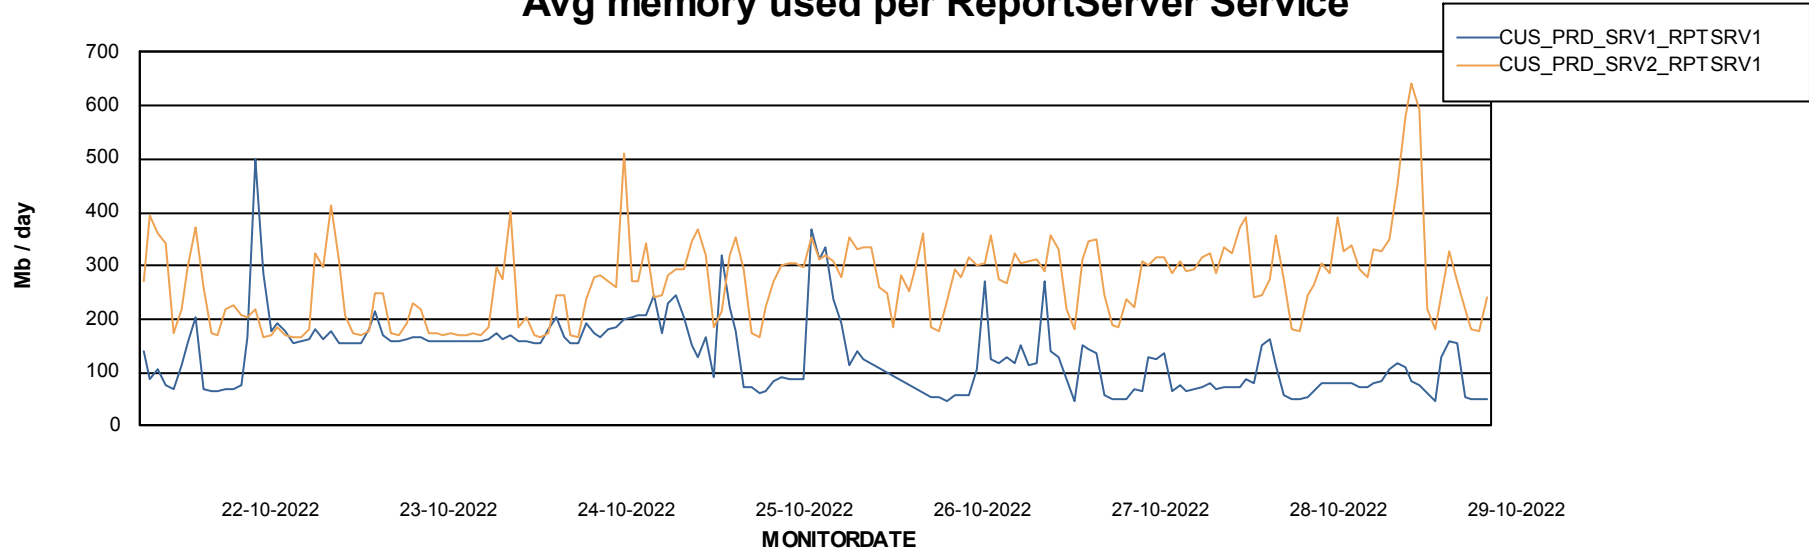

Avg users per day per ABS server

Weekly SLA Customer Report

Customer CUS_Production
Database ID 131

ABSSolute Web Component Services

Avg memory used per ReportServer Service

Weekly SLA Customer Report

Customer CUS_Production
Database ID 131