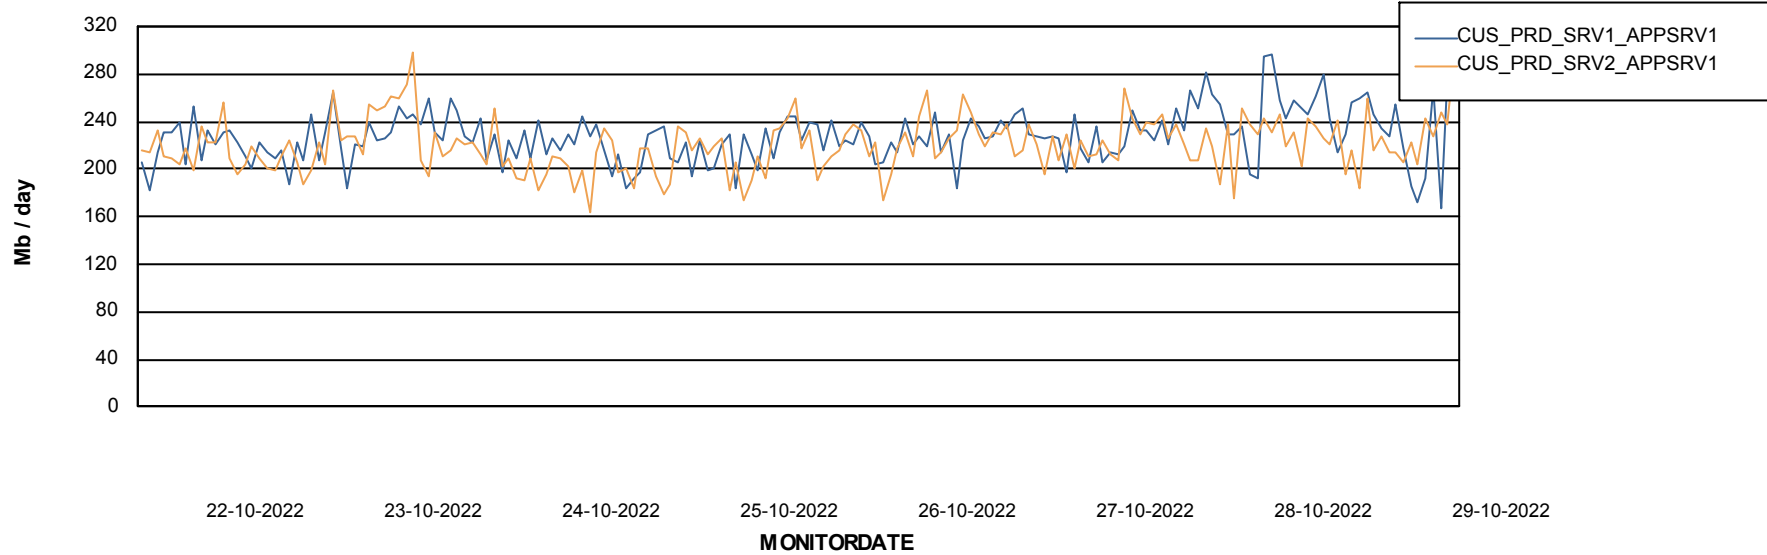

Standby Database Health CUS_Production

Recovery lag for last 7 days

Weekly SLA Customer Report

Customer CUS_Production
Database ID 131

ABSolute Application Server Services

Avg memory used per ABS Server Service