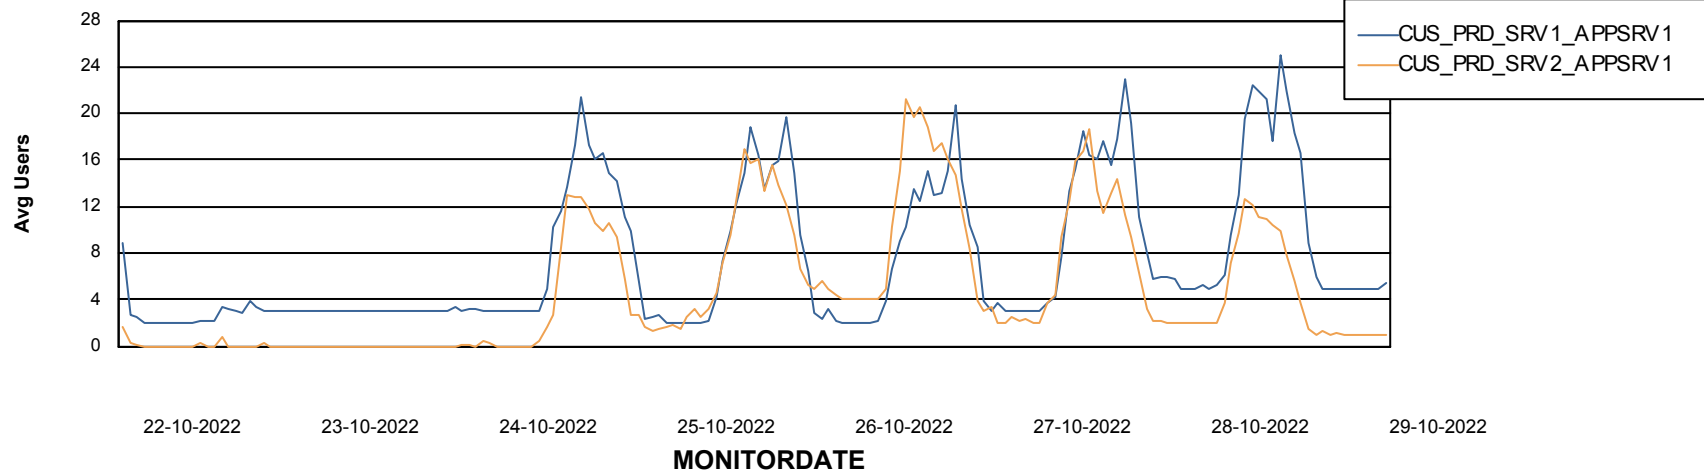

Avg users per day per ABS server