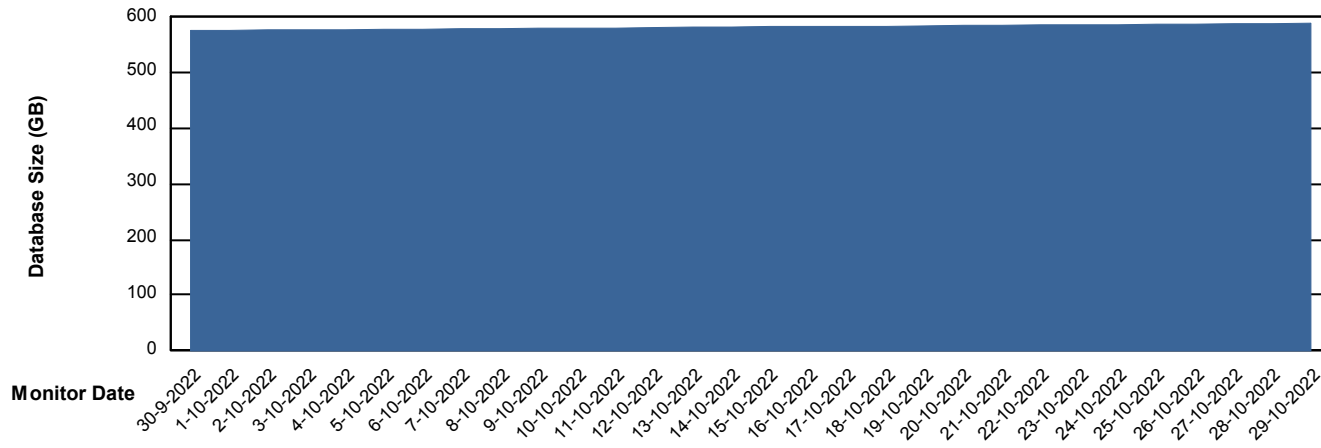

DATABASE SIZE CUS_ProdDB_Primary

Database growth over last month