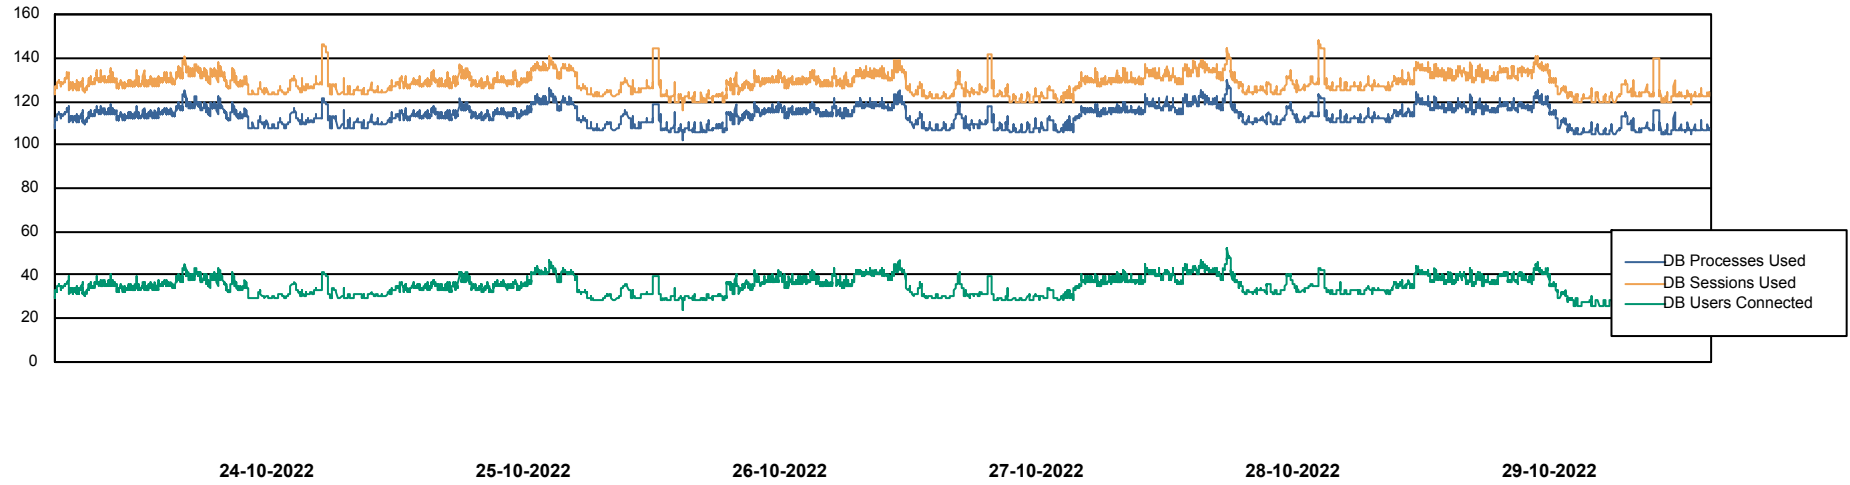

Harddisk Usage CUS_StandByDBSrv_ABSD2

	Free disk space on C: (%)	Total disk space on C: (Gb)	Used disk space on C: (Gb)	Free disk space on D: (%)	Total disk space on D: (Gb)	Used disk space on D: (Gb)
29-10-2022	65	199	70	23	1,024	791
28-10-2022	65	199	70	23	1,024	788
27-10-2022	65	199	70	23	1,024	788
26-10-2022	65	199	70	24	1,024	781
25-10-2022	65	199	70	24	1,024	776
24-10-2022	65	199	70	24	1,024	776
23-10-2022	65	199	70	24	1,024	779

Weekly SLA Customer Report

Customer CUS_Production
Database ID 131

Database Performance CUS_ProdDB_Primary

Weekly SLA Customer Report

Customer CUS_Production
Database ID 131

Database Performance CUS_ProdDB_Standby