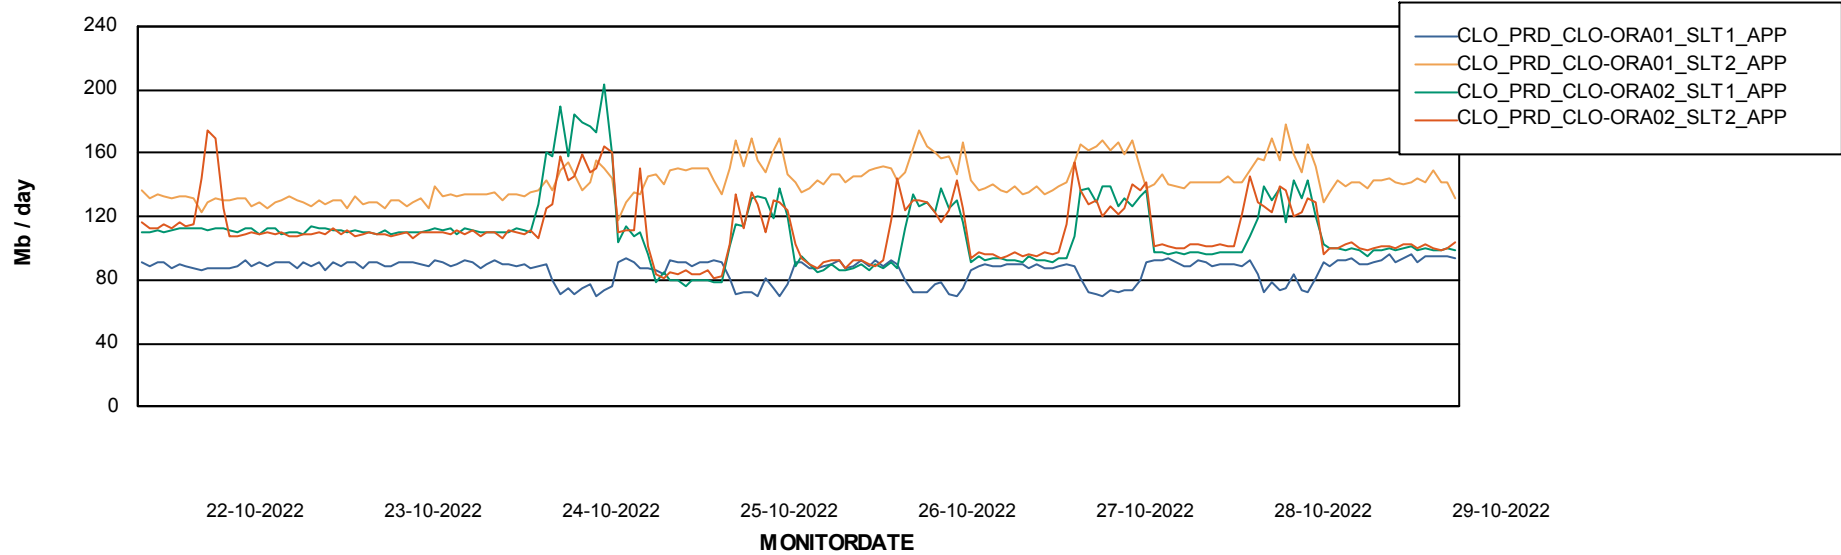

DATABASE SIZE CLODB_PRD_CLO-ORA01

Database growth over last month

Weekly SLA Customer Report

Customer CLO Production
Database ID 38

Database Tablespace CLODB_PRD_CLO-ORA01

Date	Tablespace Name	Filesize (Gb)	Usedsize (Gb)	Percentage free
29-10-2022	ABSDATA	107	86	19
	INDX	236	197	17
28-10-2022	ABSDATA	107	86	19
	INDX	236	197	17
27-10-2022	ABSDATA	107	86	19
	INDX	236	197	17
26-10-2022	ABSDATA	107	86	19
	INDX	236	197	17
25-10-2022	ABSDATA	107	86	19
	INDX	234	197	16
24-10-2022	ABSDATA	107	86	19
	INDX	234	197	16
23-10-2022	ABSDATA	107	86	19
	INDX	234	196	16

Weekly SLA Customer Report

Customer CLO Production
Database ID 38

ABSSolute Application Server Services

Avg memory used per ABS Server Service

Avg users per day per ABS server

Weekly SLA Customer Report

Customer CLO Production
Database ID 38