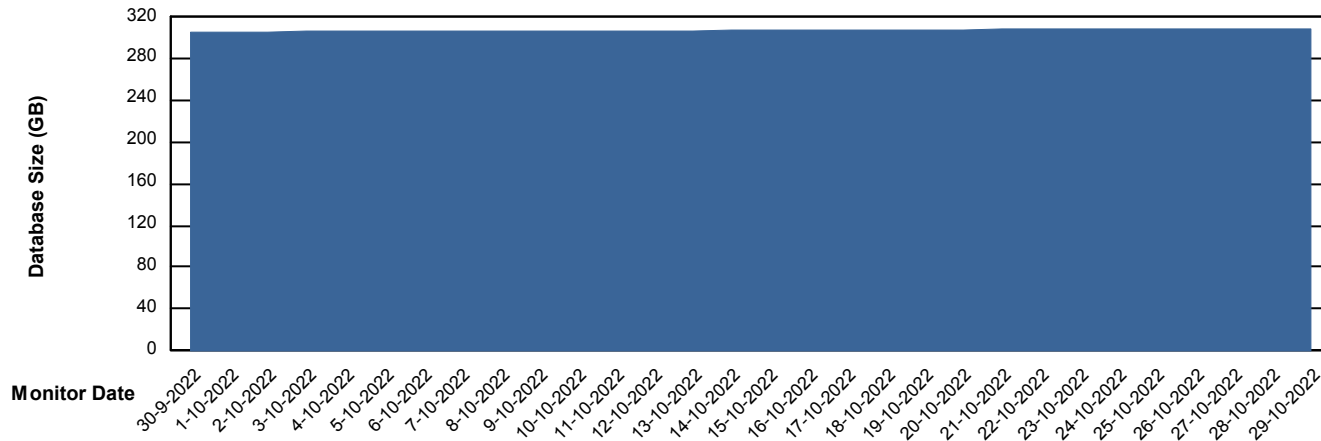

DATABASE SIZE CLODB_PRD_CLO-ORA01

Database growth over last month