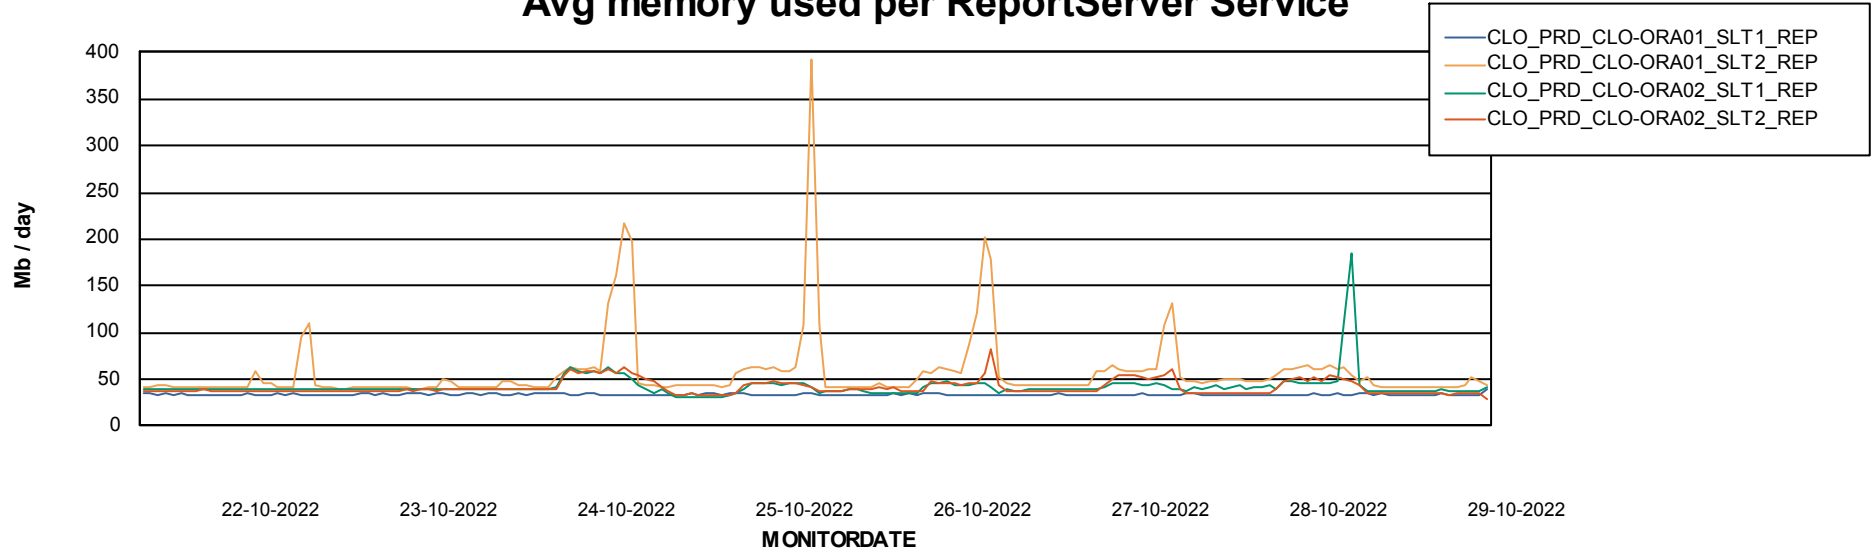

ABSSolute Application ReportServer Services

Avg memory used per ReportServer Service