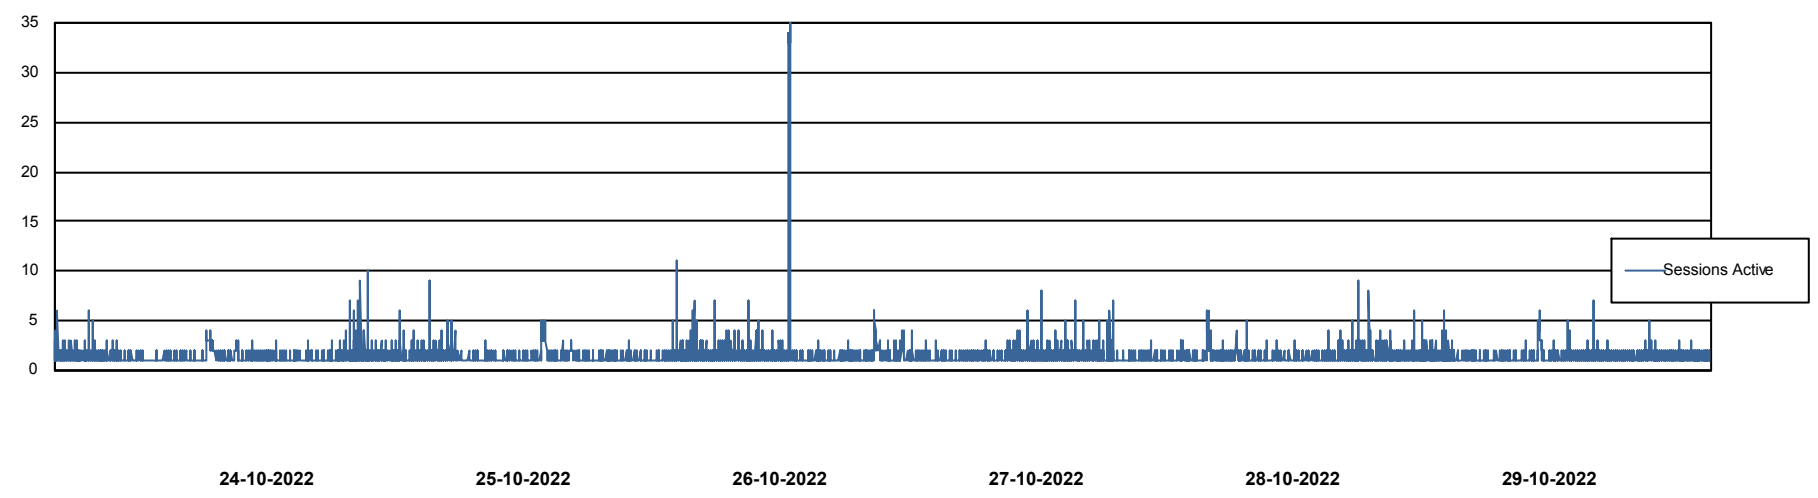

Database Performance CLODB_PRD_CLO-ORA01