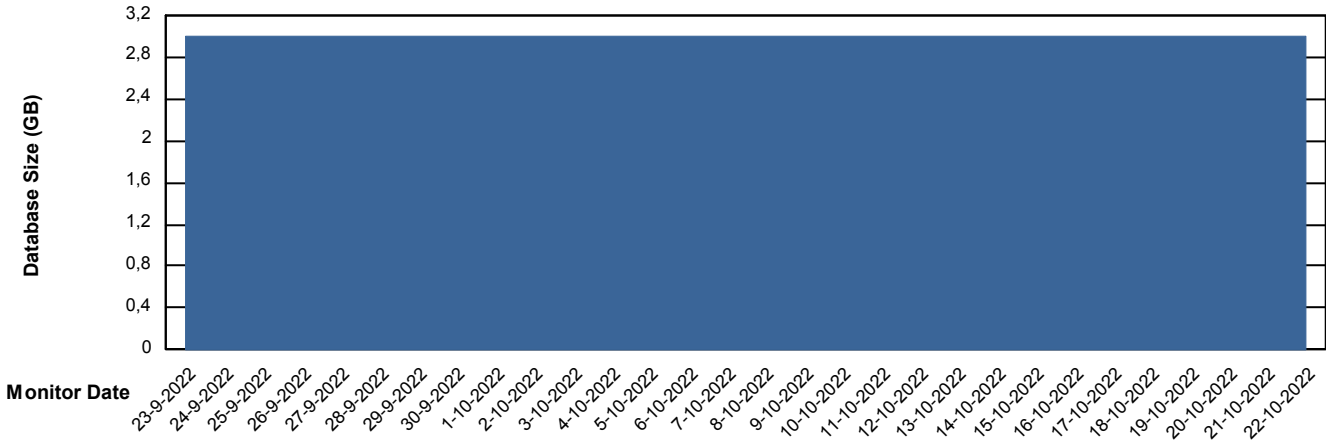

DATABASE SIZE XMX_PROD_ABSDB01_PRDB

Database growth over last month