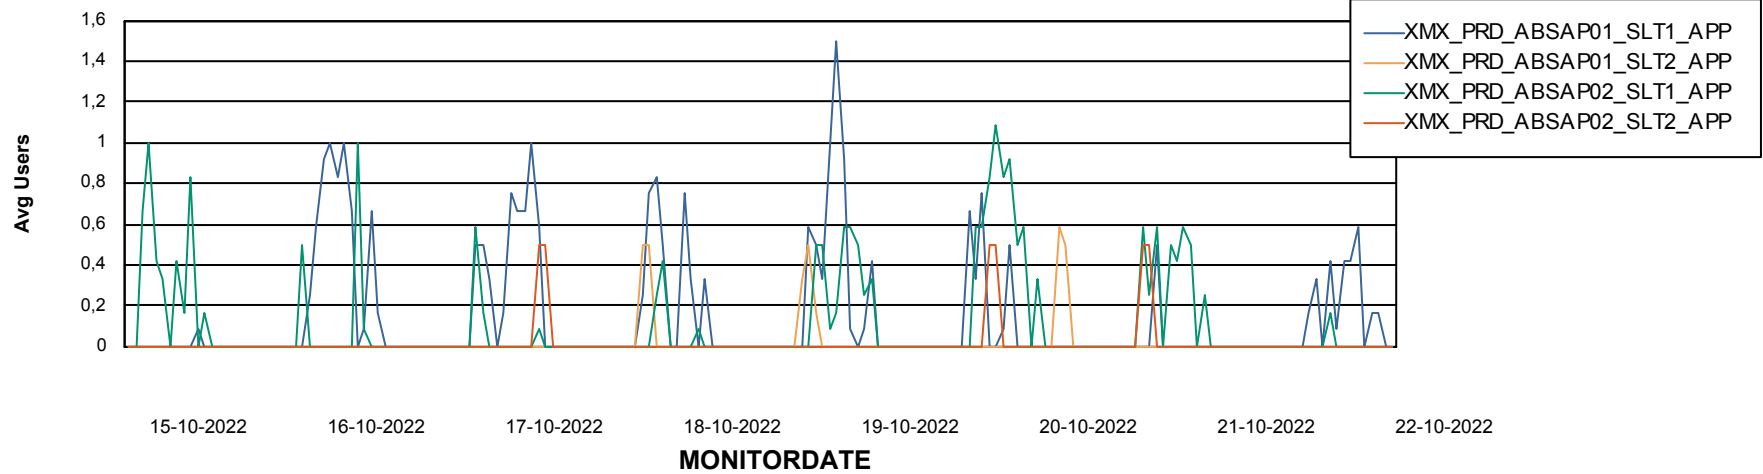

Avg users per day per ABS server