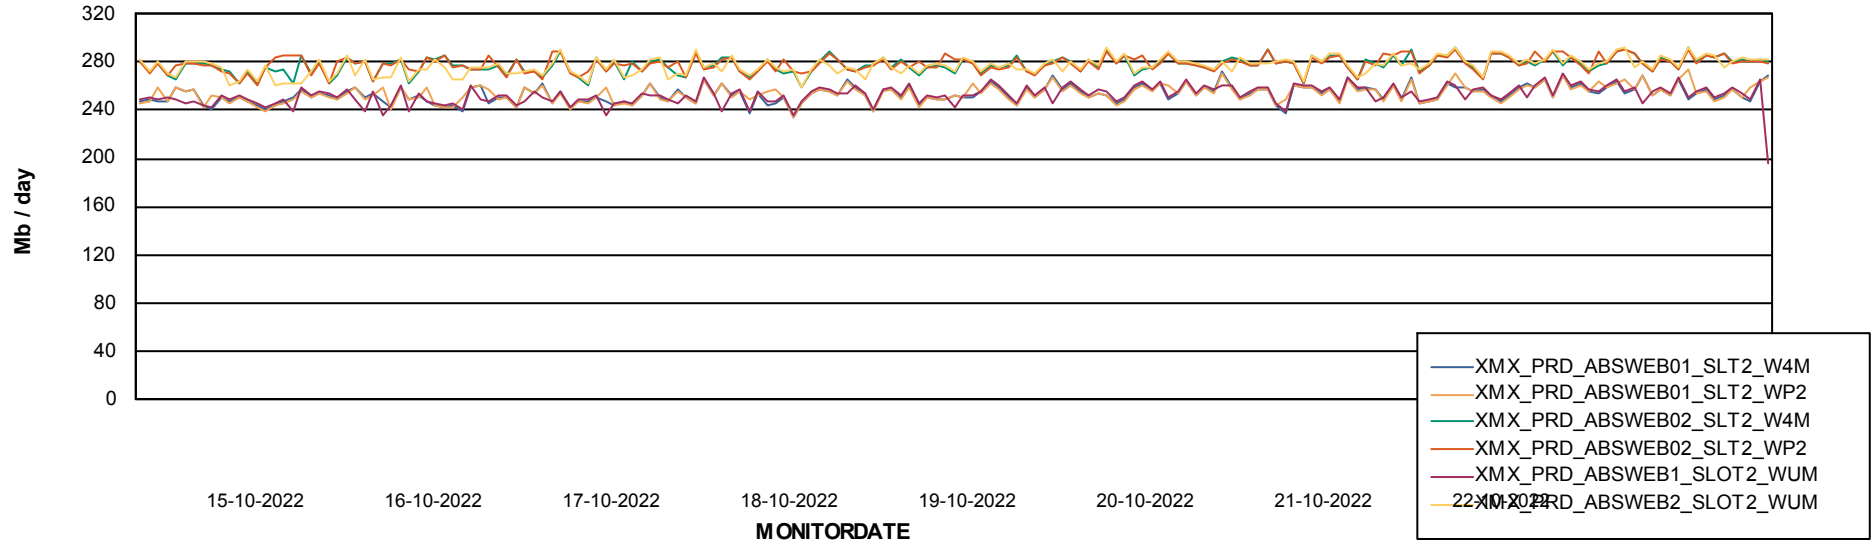

ABSSolute Web Component Services

Avg memory used per ABS Web component