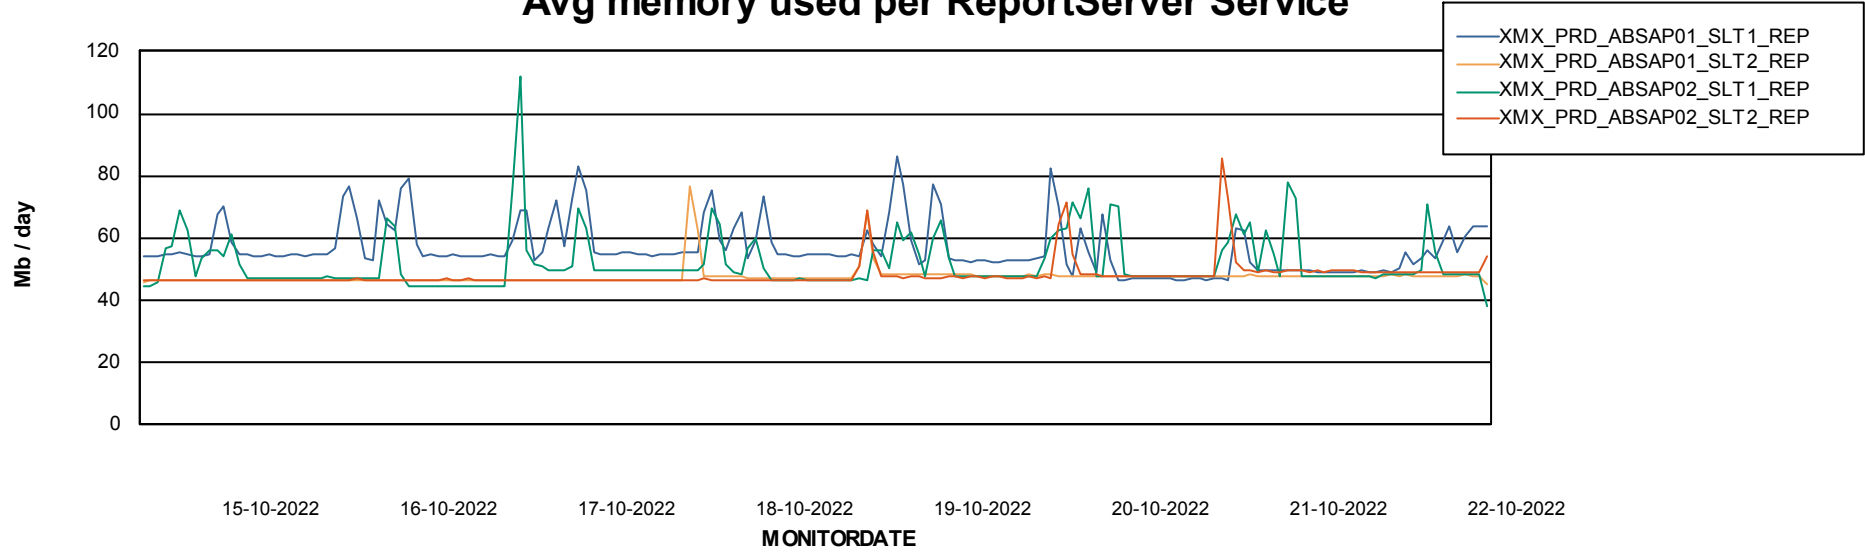

ABSSolute Application ReportServer Services

Avg memory used per ReportServer Service