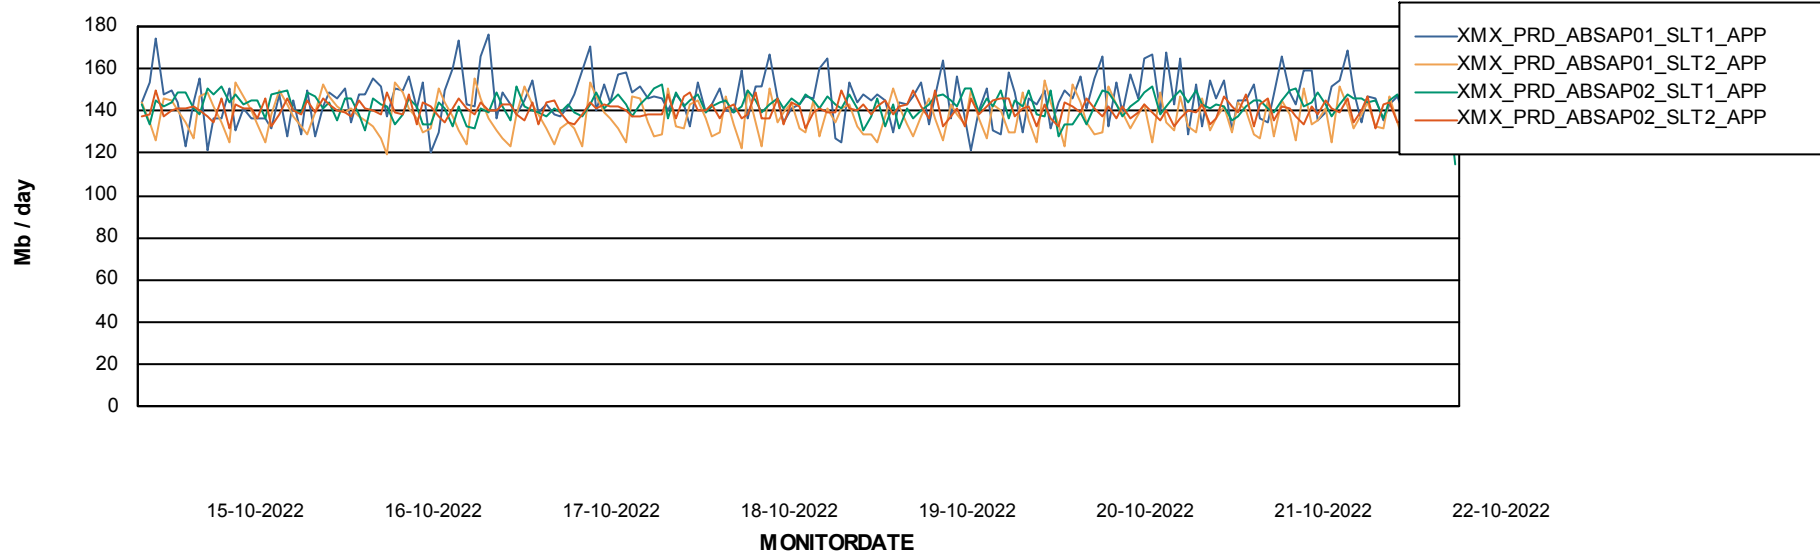

ABSolute Application Server Services

Avg memory used per ABS Server Service