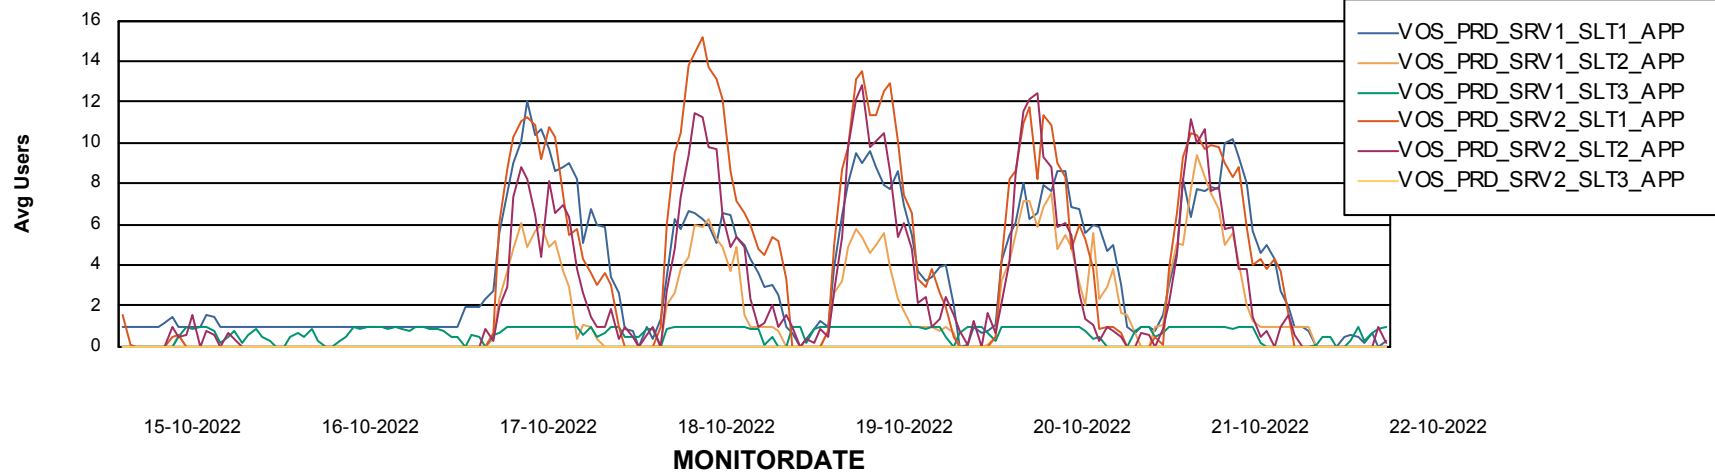

Avg users per day per ABS server