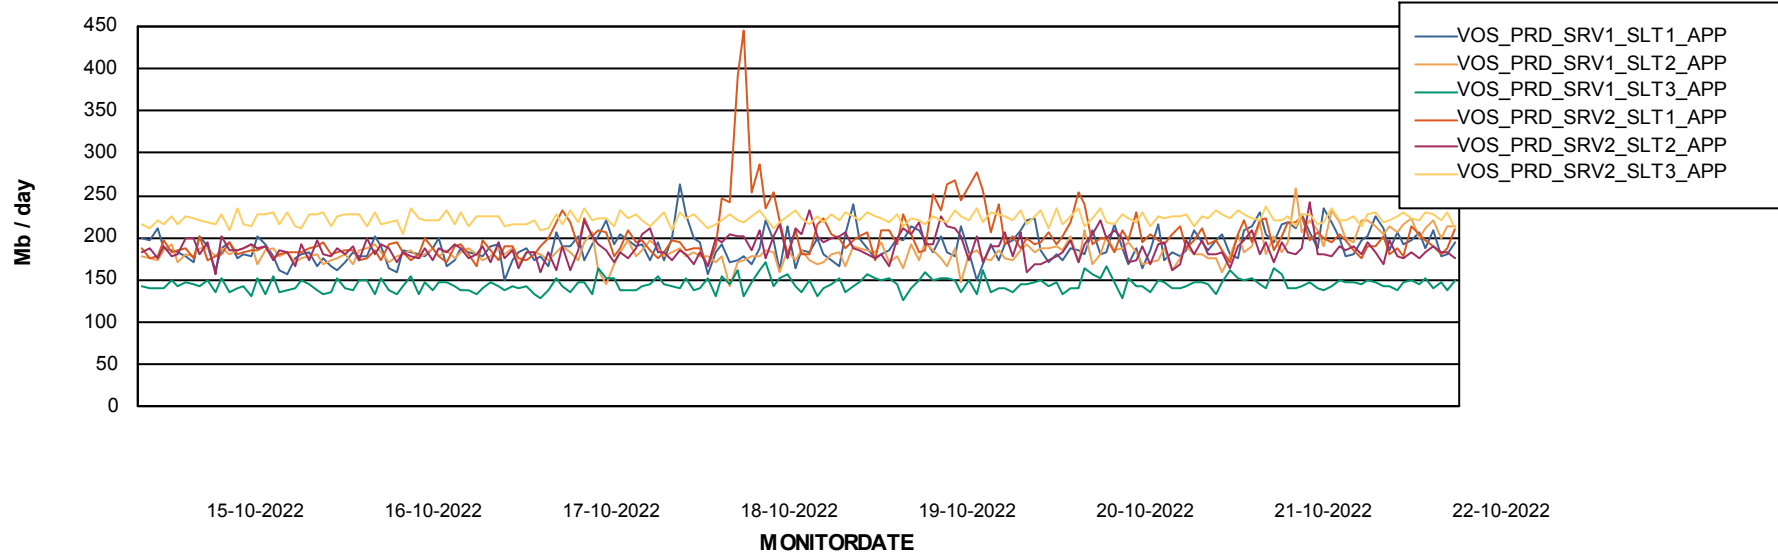

Standby Database Health VOS_Production

Recovery lag for last 7 days

Weekly SLA Customer Report

Customer VOS_Production
Database ID 143

ABSSolute Application Server Services

Avg memory used per ABS Server Service