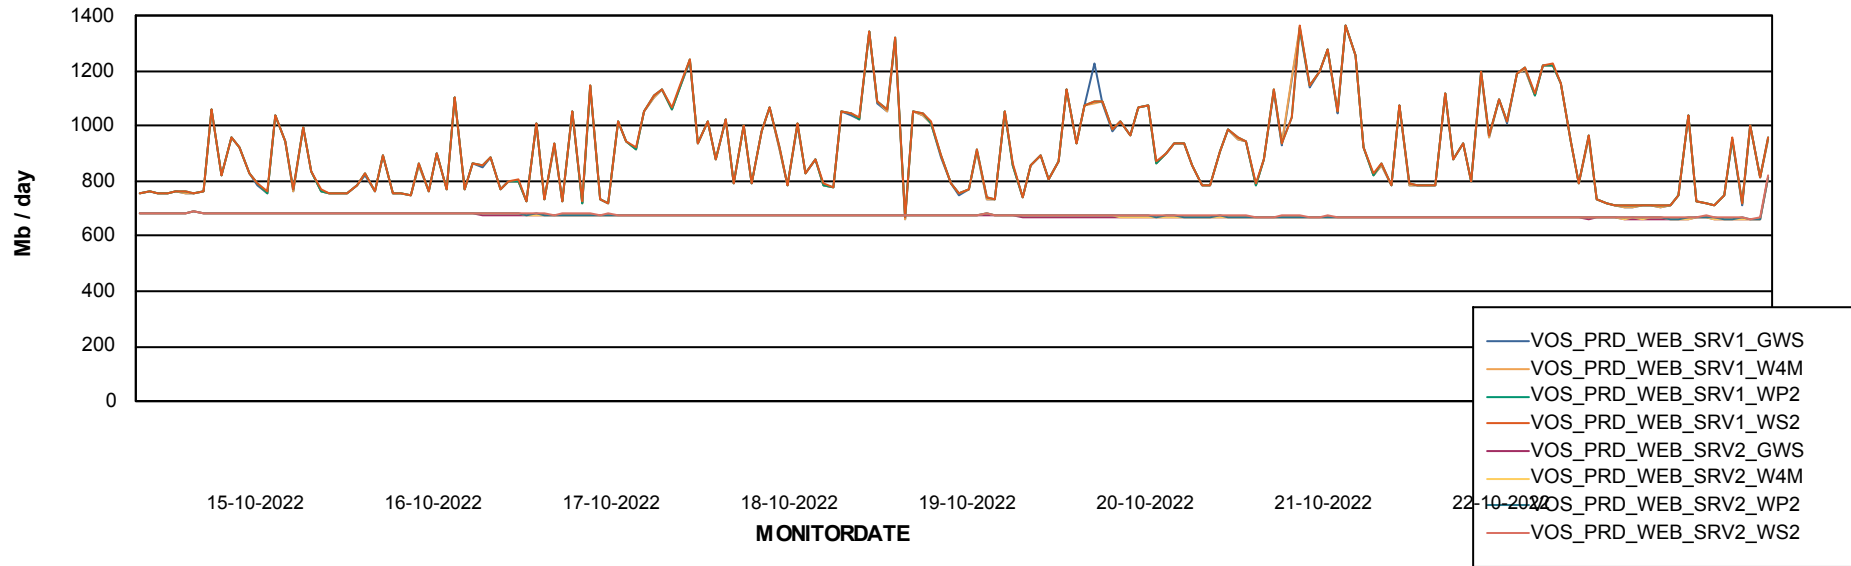

ABSSolute Web Component Services

Avg memory used per ABS Web component