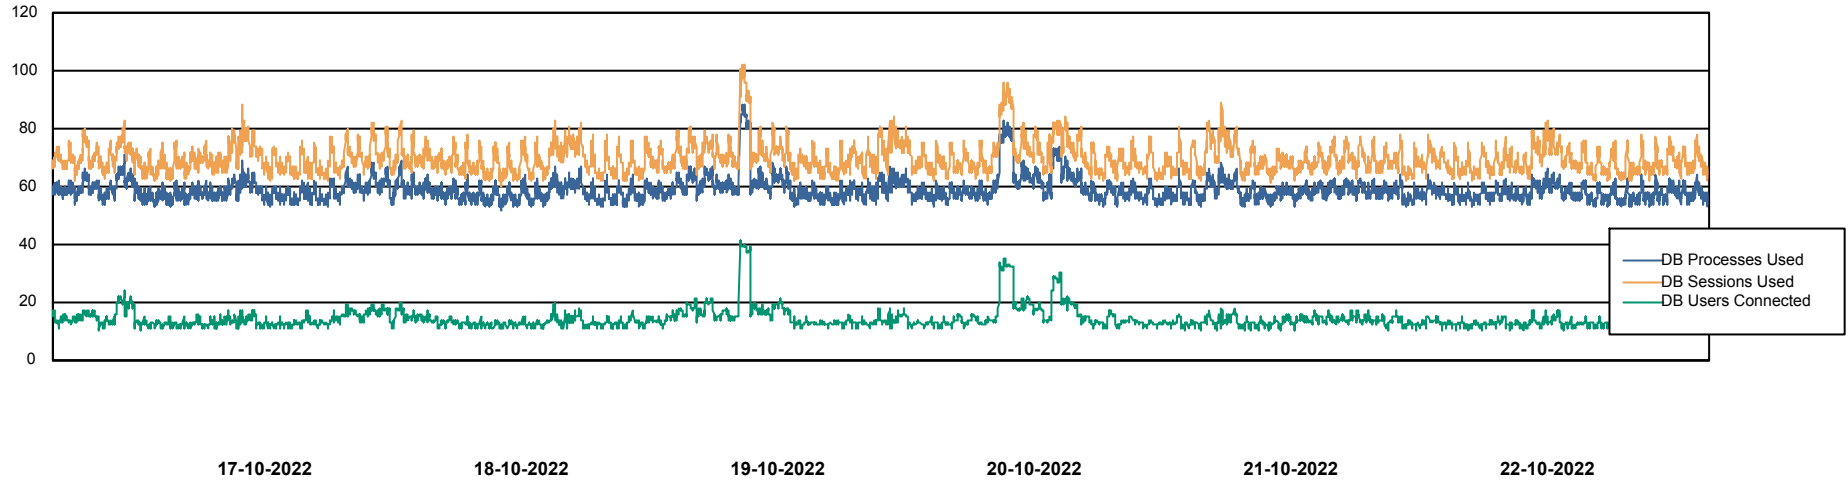

Database Performance VOSDB_BI