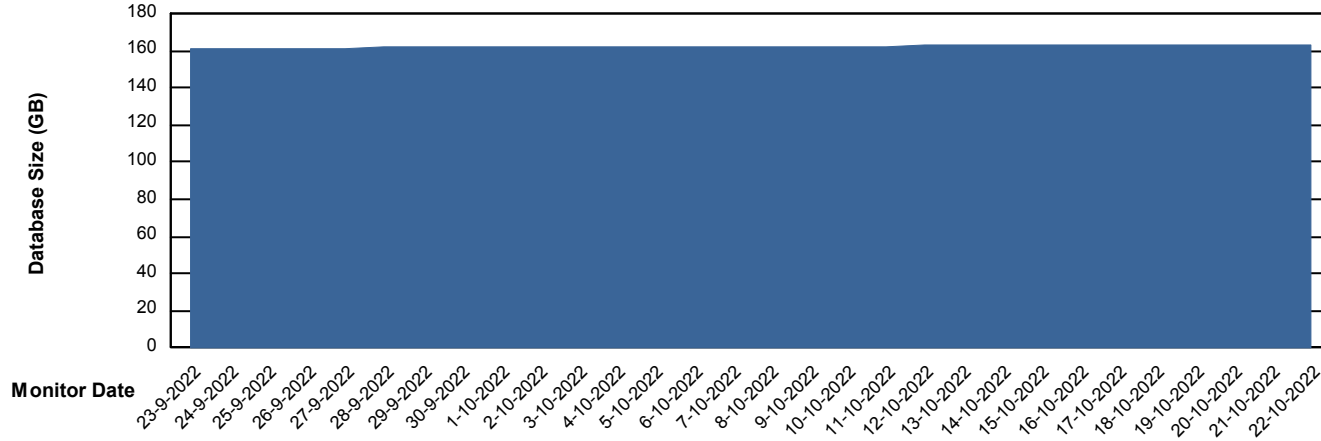

Customer VOS_Production
Database ID 143

Database Performance VOSDB_Standby

DB Processes Max 1,000

Weekly SLA Customer Report

Customer VOS_Production
Database ID 143

DATABASE SIZE VOSDB_BI

Database growth over last month