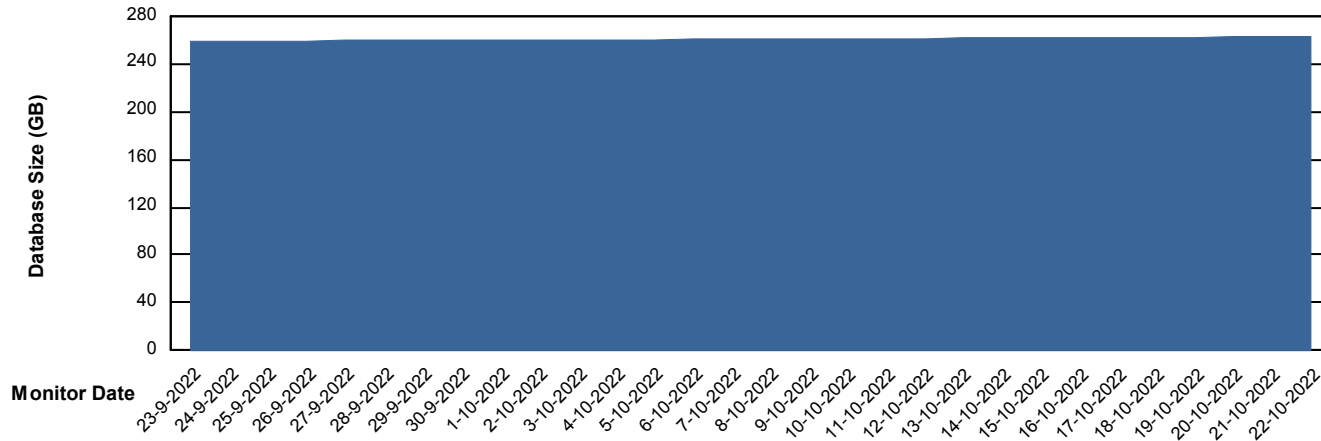

DATABASE SIZE VOSDB_Production

Database growth over last month