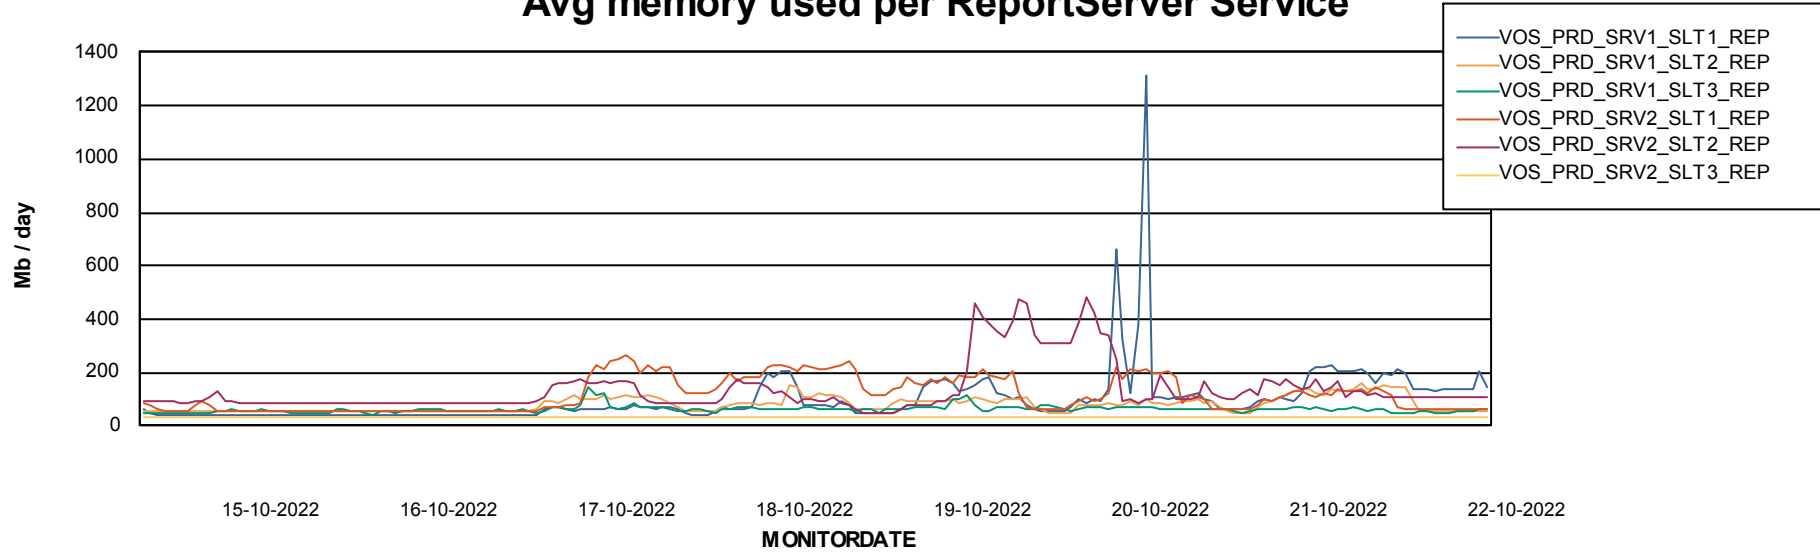

Avg users per day per ABS server

Weekly SLA Customer Report

Customer VOS_Production
Database ID 143

ABSSolute Application ReportServer Services

Avg memory used per ReportServer Service

Weekly SLA Customer Report