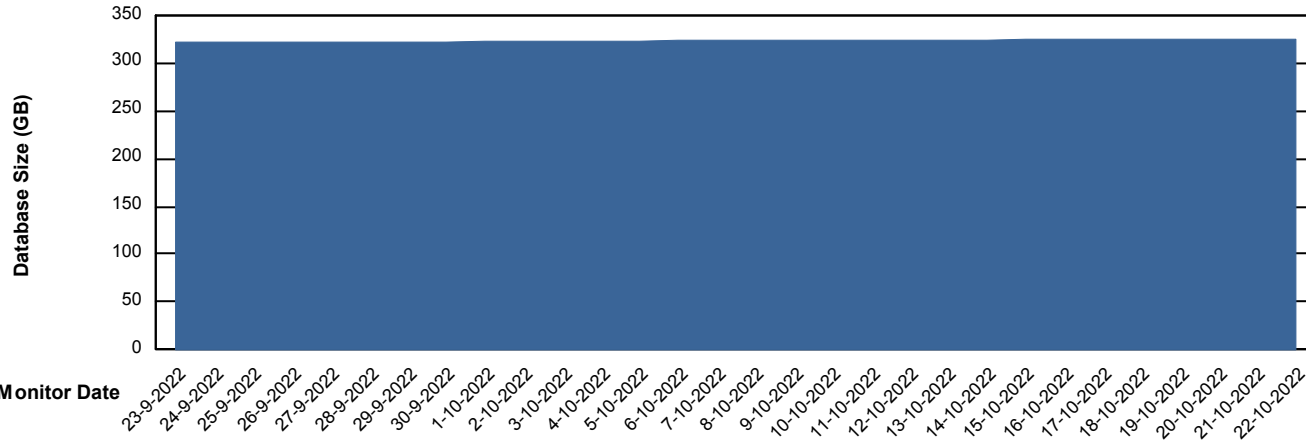

Weekly SLA Customer Report

Customer VEN_Production
Database ID 35

Database Performance VENDB_Production

Weekly SLA Customer Report

Customer VEN_Production
Database ID 35

Database Performance VENDB_Standby

DB Processes Max 300

Weekly SLA Customer Report

Customer VEN_Production
 Database ID 35

DATABASE SIZE VENDB_Production

Database growth over last month

Database Tablespace VENDB_Production

Date	Tablespace Name	Filesize (Gb)	Usedsize (Gb)	Percentage free
22-10-2022	ABSDATA	200	165	17
	INDX	184	151	18
21-10-2022	ABSDATA	200	165	18
	INDX	184	151	18
20-10-2022	ABSDATA	200	165	18
	INDX	184	151	18
19-10-2022	ABSDATA	200	165	18
	INDX	184	151	18
18-10-2022	ABSDATA	200	165	18
	INDX	184	151	18
17-10-2022	ABSDATA	200	165	18
	INDX	184	151	18
16-10-2022	ABSDATA	200	165	18
	INDX	184	151	18