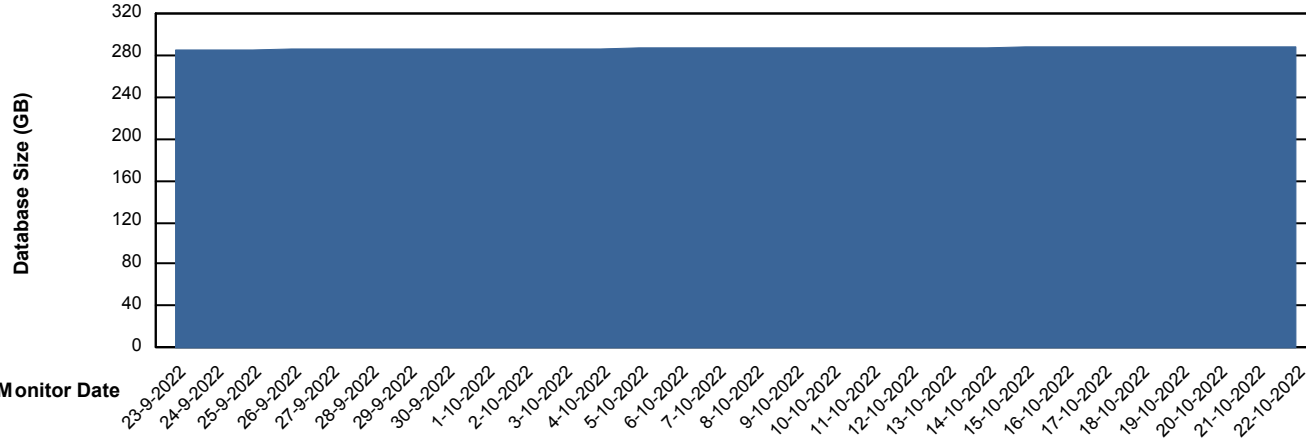

DATABASE SIZE STKDB_Production

Database growth over last month