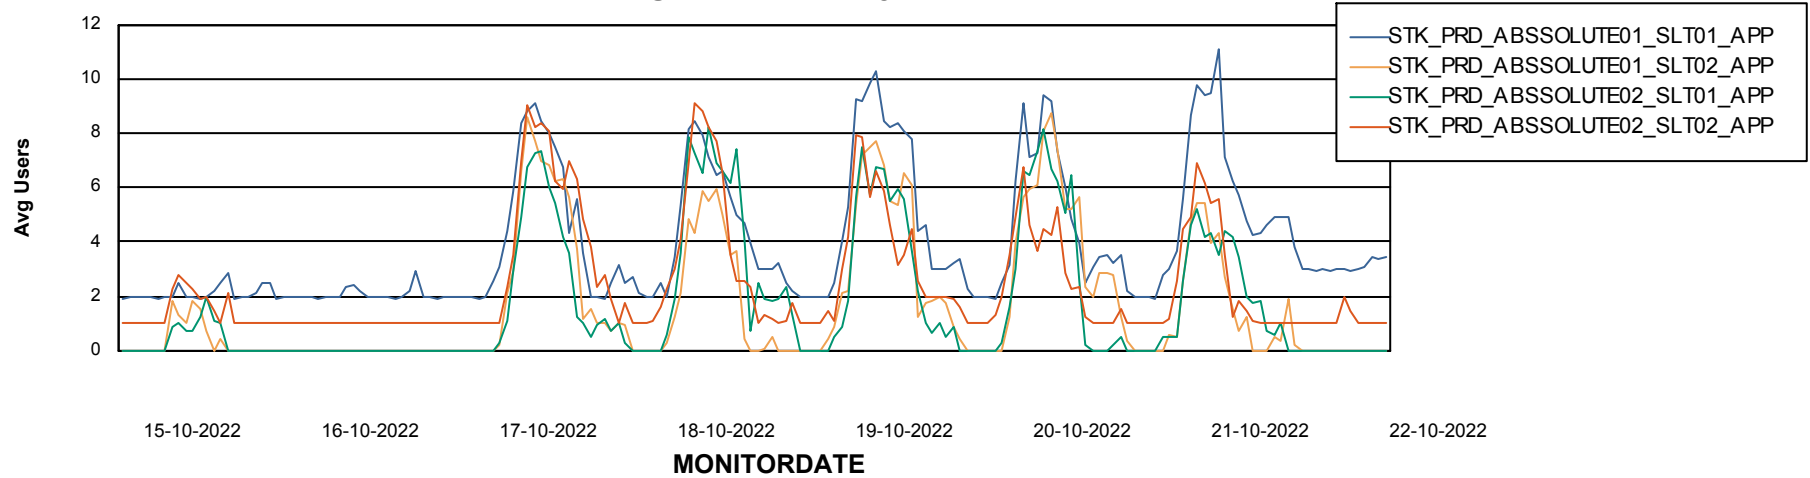

Avg users per day per ABS server