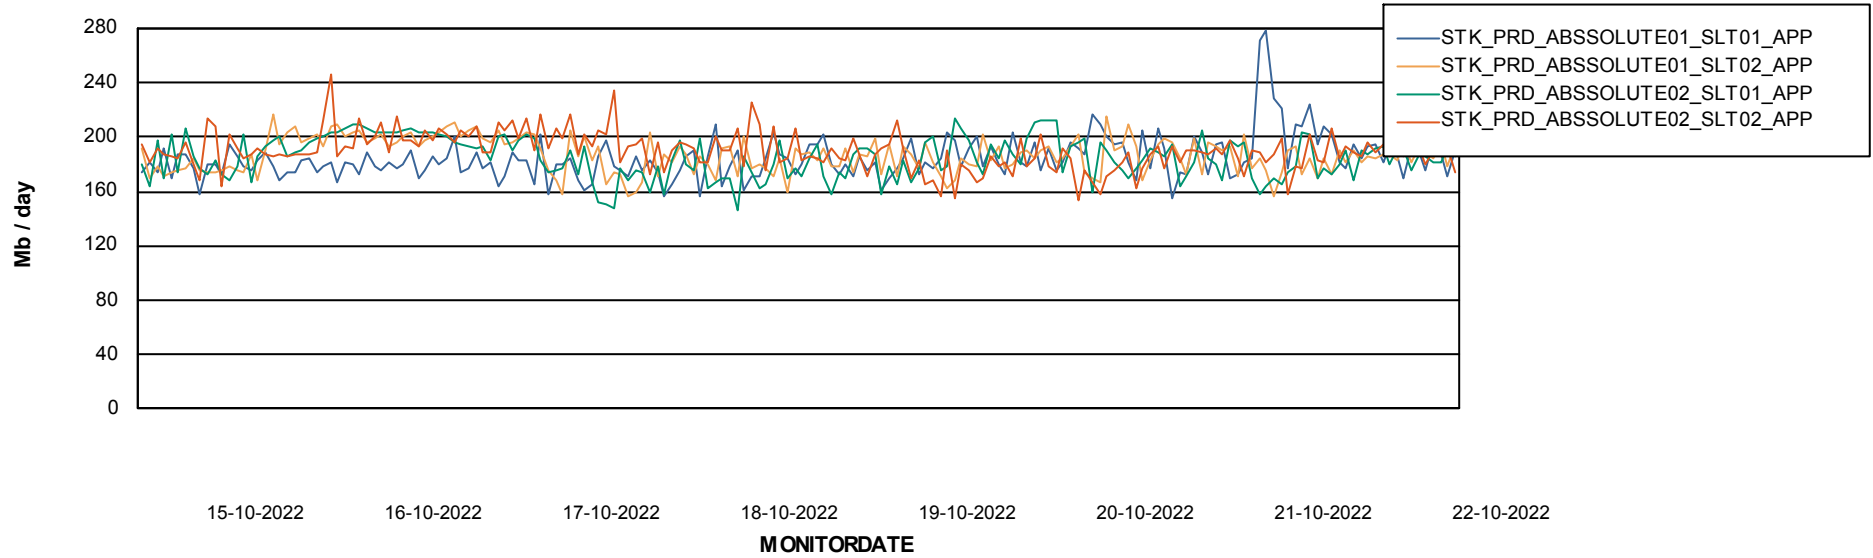

ABSSolute Application Server Services

Avg memory used per ABS Server Service