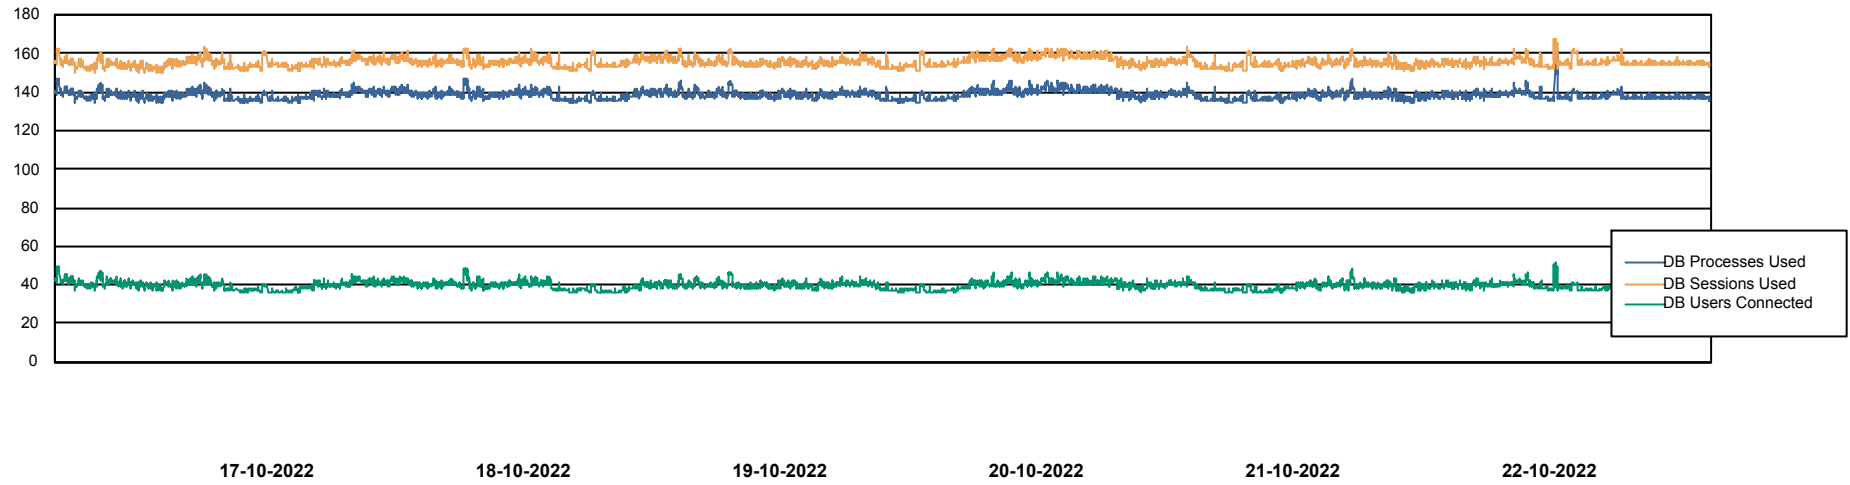

Database Performance STKDB_Production