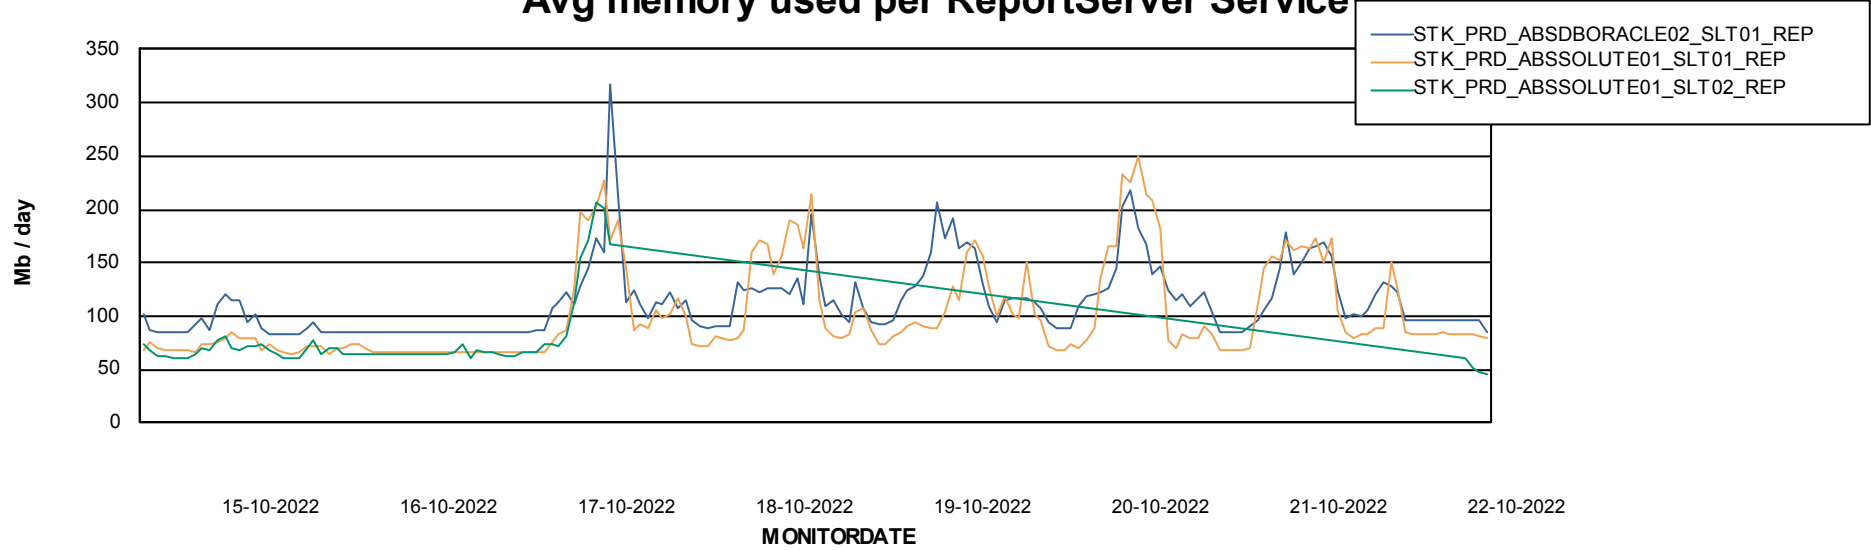

ABSSolute Application ReportServer Services

Avg memory used per ReportServer Service