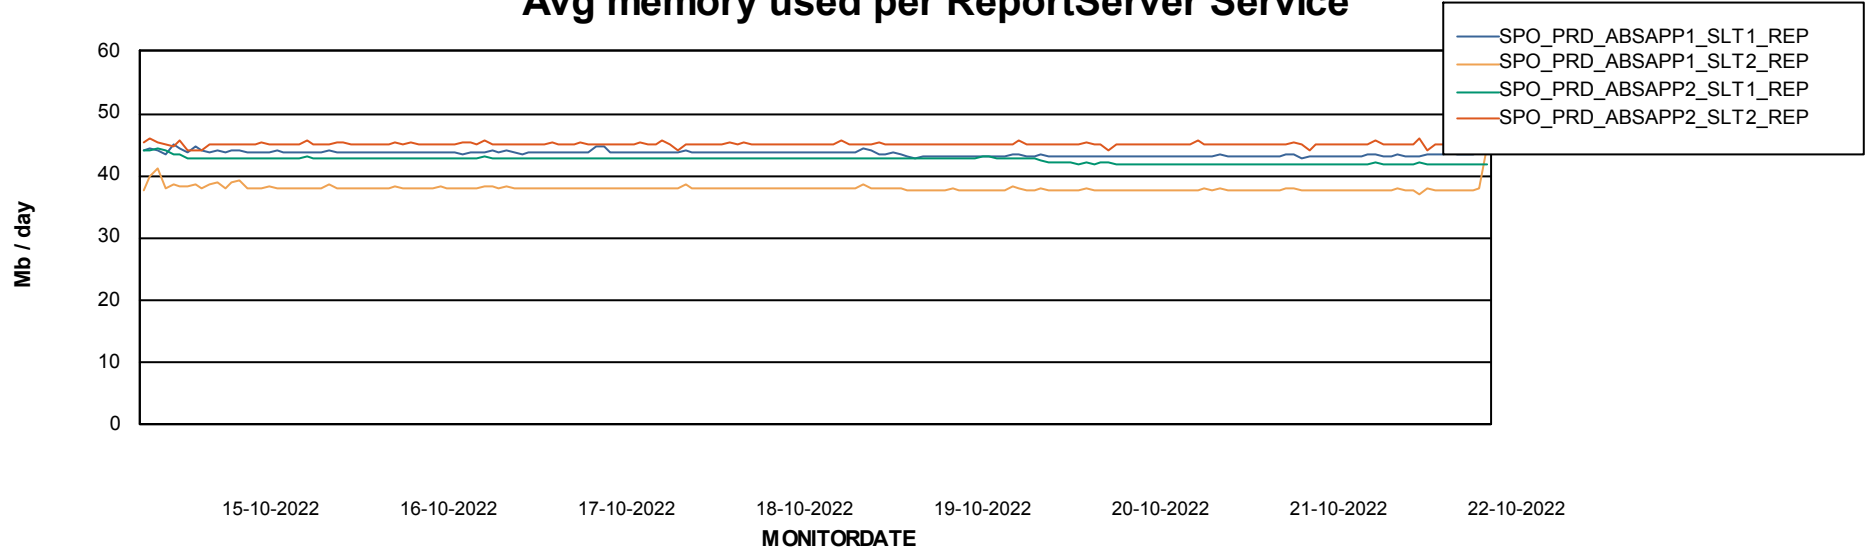

Avg users per day per ABS server

Weekly SLA Customer Report

Customer SPO_Production Silver
Database ID 57

ABSSolute Application ReportServer Services

Avg memory used per ReportServer Service

Weekly SLA Customer Report