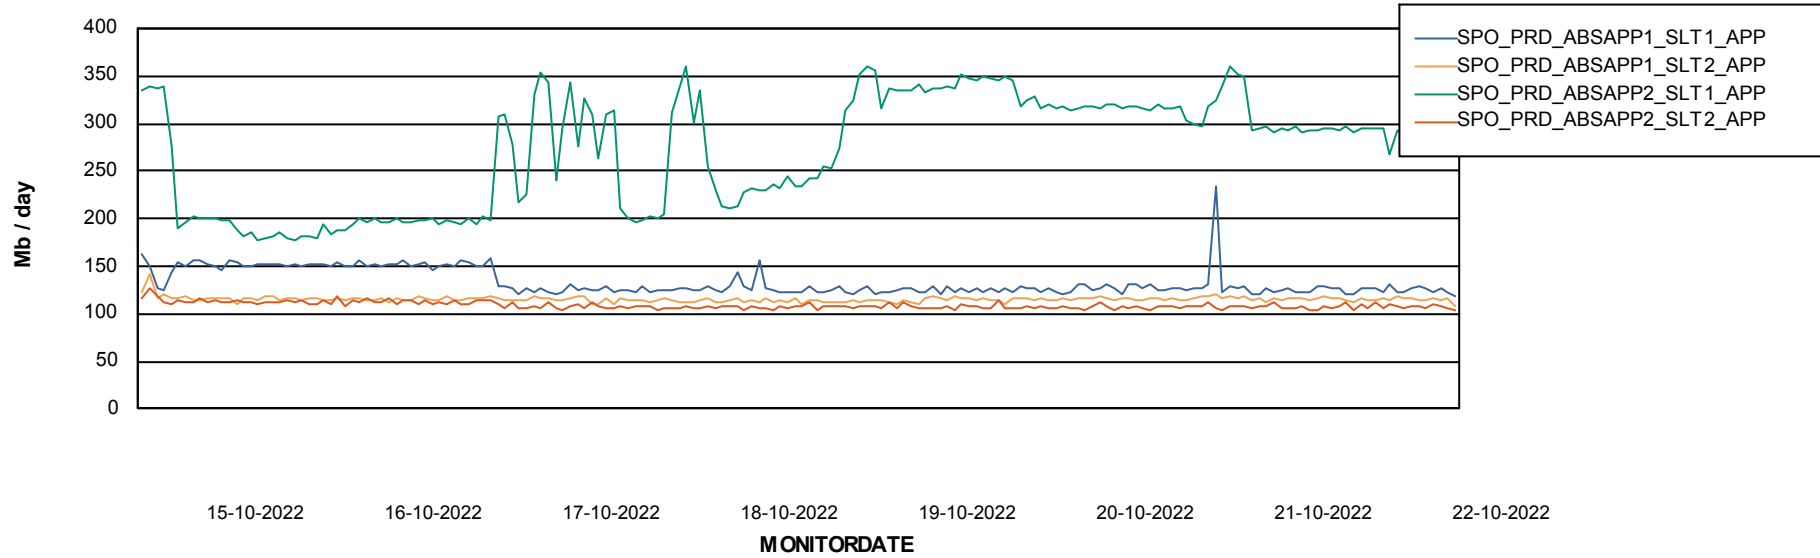

Standby Database Health SPO_Production Silver

Recovery lag for last 7 days

Weekly SLA Customer Report

Customer SPO_Production Silver
Database ID 57

ABSSolute Application Server Services

Avg memory used per ABS Server Service