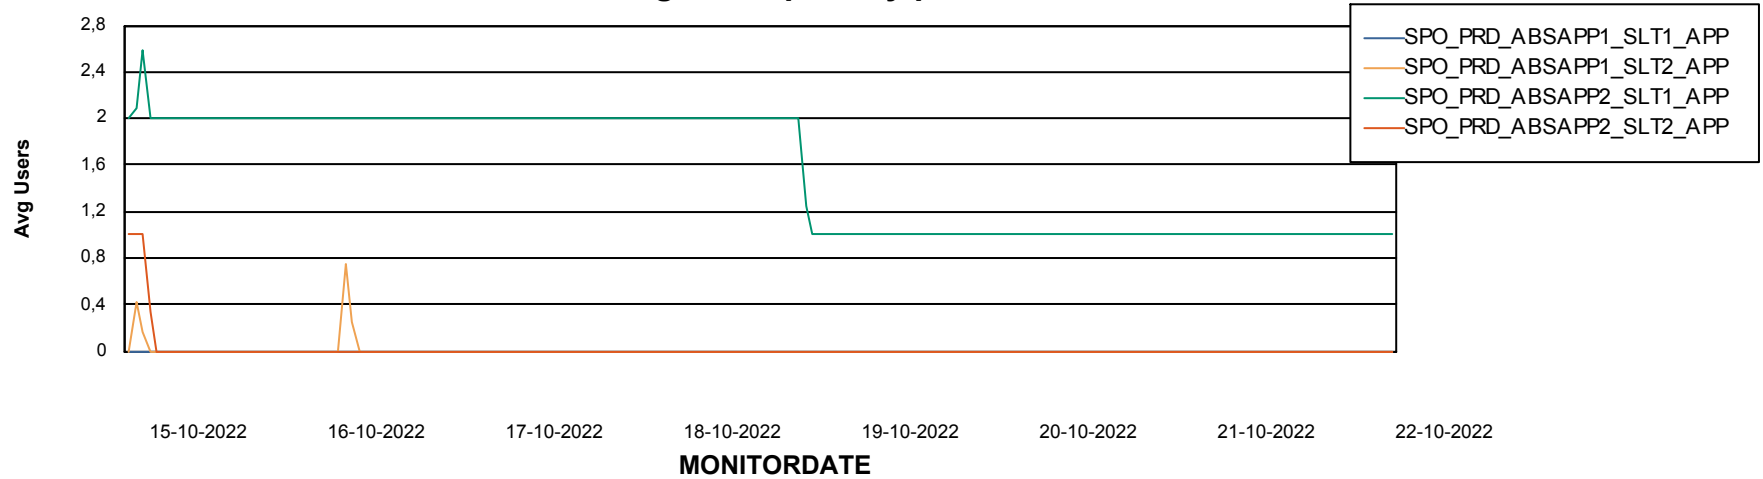

Avg users per day per ABS server