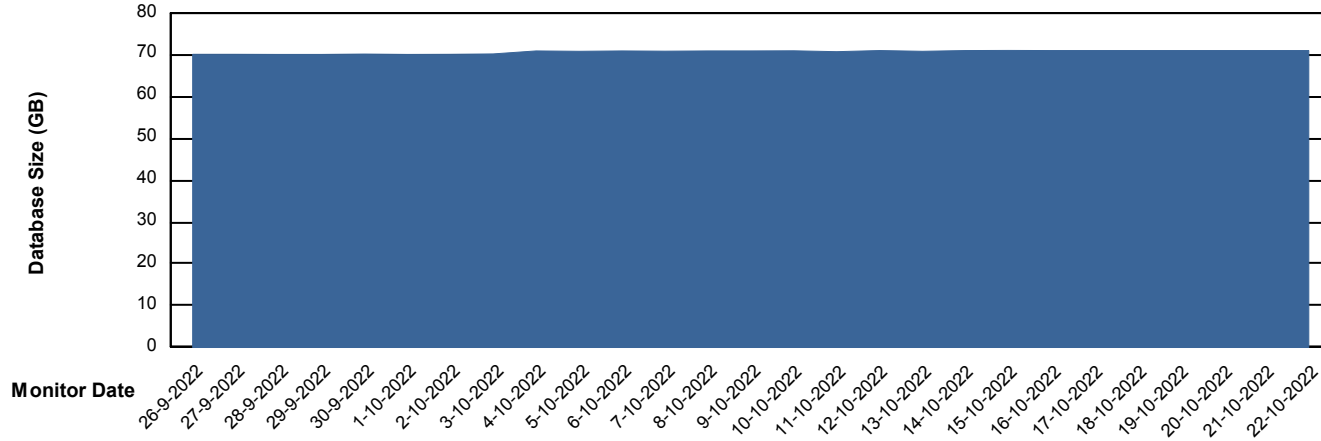

Database Performance SPODB_Production

DB Processes Max 300
DB Sessions Max 472

Weekly SLA Customer Report

Customer SPO_Production Silver
Database ID 57

Database Performance SPODB_Standby

DB Processes Max 300
DB Sessions Max 472

Weekly SLA Customer Report

Customer SPO_Production Silver
Database ID 57

DATABASE SIZE SPODB_BI

Database growth over last month

DATABASE SIZE SPODB_Production

Database growth over last month

Weekly SLA Customer Report