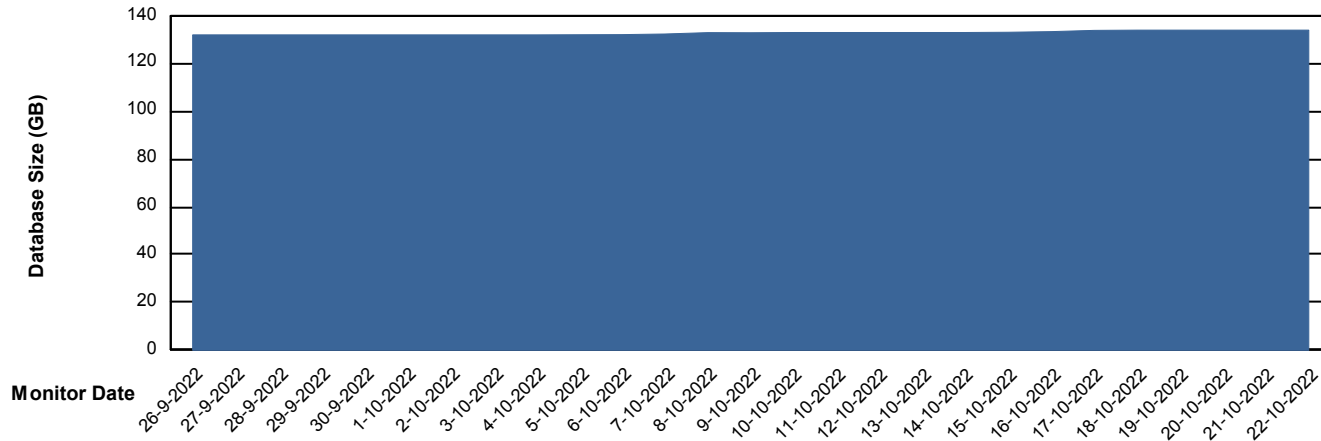

Weekly SLA Customer Report

Customer SPO_Production Silver
Database ID 57

DATABASE SIZE SPODB_BI

Database growth over last month

DATABASE SIZE SPODB_Production

Database growth over last month

Weekly SLA Customer Report

Customer SPO_Production Silver
Database ID 57

Database Tablespace SPODB_BI

Date	Tablespace Name	Filesize (Gb)	Usedsize (Gb)	Percentage free
22-10-2022	ABSDATA	36	30	17
	INDX	80	39	51
21-10-2022	ABSDATA	36	30	17
	INDX	80	39	51
20-10-2022	ABSDATA	36	30	17
	INDX	80	39	51
19-10-2022	ABSDATA	36	30	17
	INDX	80	39	51
18-10-2022	ABSDATA	36	30	17
	INDX	80	39	51
17-10-2022	ABSDATA	36	30	17
	INDX	80	39	51
16-10-2022	ABSDATA	36	30	17
	INDX	80	39	51