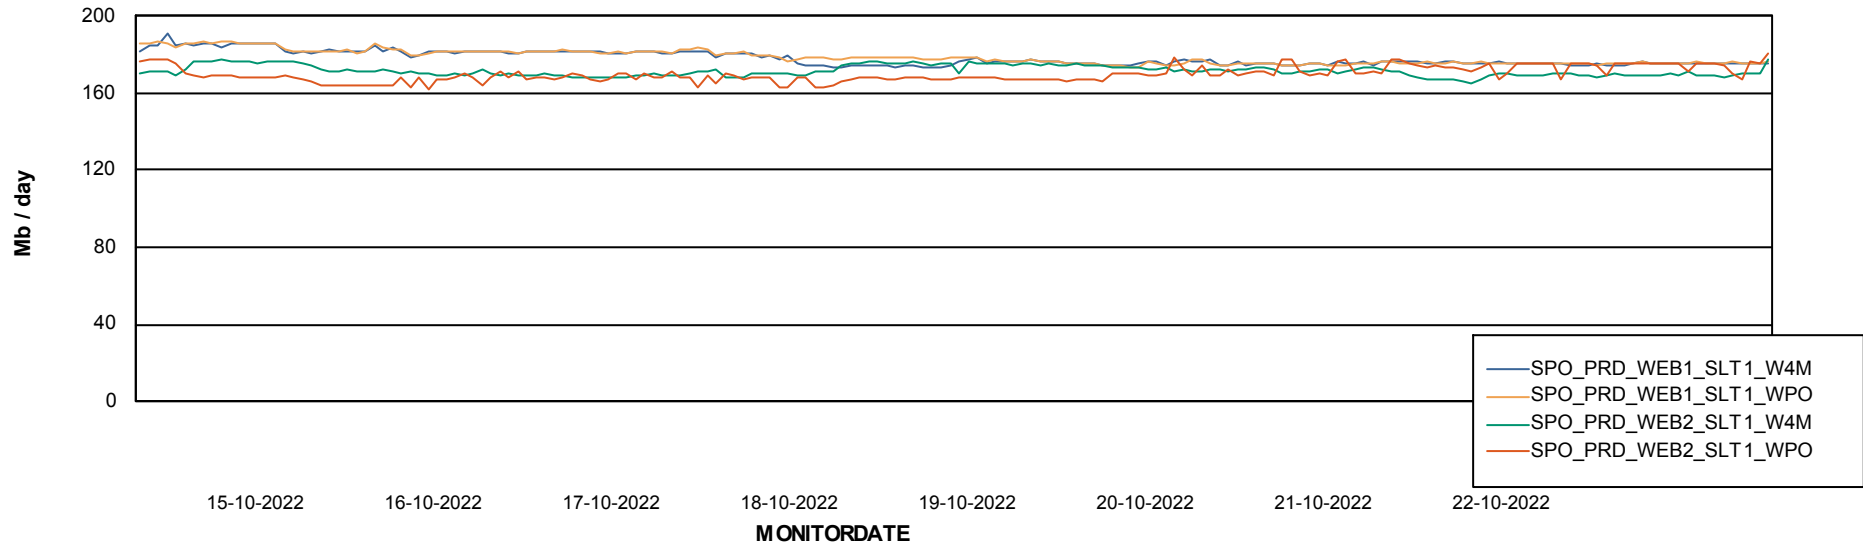

ABSSolute Web Component Services

Avg memory used per ABS Web component