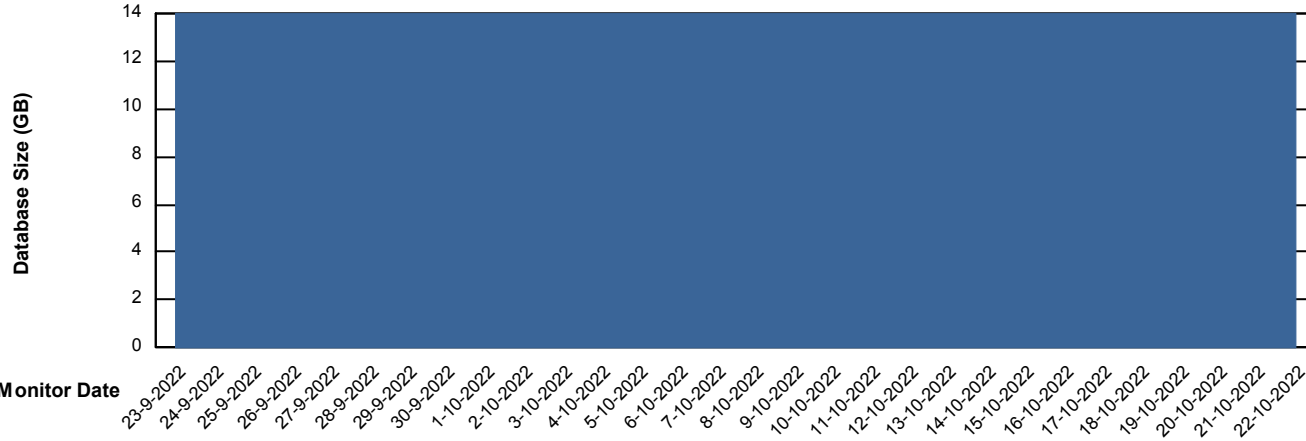

DB Processes Max 500

Weekly SLA Customer Report

Customer SPI_Production
 Database ID 49

DATABASE SIZE SPIDB_Production

Database growth over last month

Database Tablespace SPIDB_Production

Date	Tablespace Name	Filesize (Gb)	Usedsize (Gb)	Percentage free
22-10-2022	ABSDATA	5	3	50
	INDX	8	4	48
21-10-2022	ABSDATA	5	3	50
	INDX	8	4	48
20-10-2022	ABSDATA	5	3	50
	INDX	8	4	48
19-10-2022	ABSDATA	5	3	50
	INDX	8	4	48
18-10-2022	ABSDATA	5	3	50
	INDX	8	4	48
17-10-2022	ABSDATA	5	3	50
	INDX	8	4	48
16-10-2022	ABSDATA	5	3	50
	INDX	8	4	48