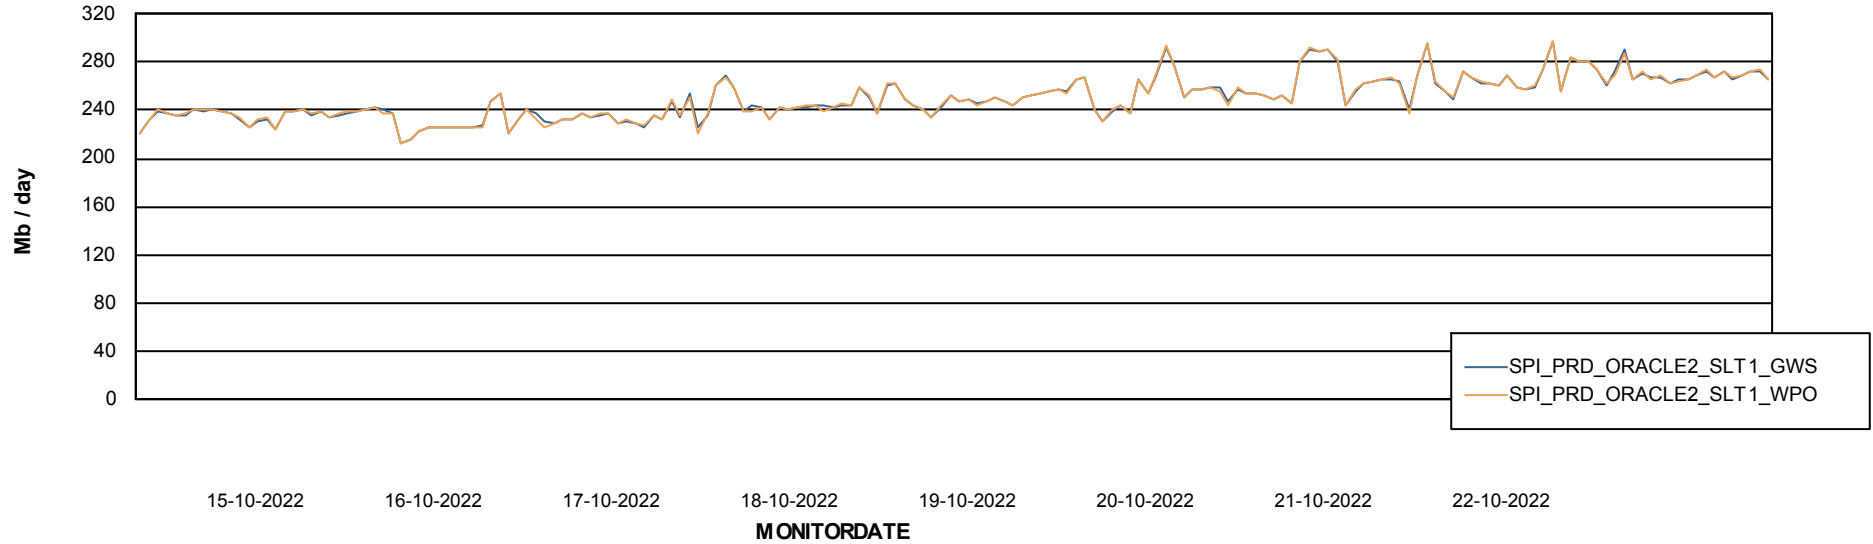

ABSSolute Application ReportServer Services

Avg memory used per ReportServer Service

Weekly SLA Customer Report

Customer SPI_Production
Database ID 49

ABSSolute Web Component Services

Avg memory used per ABS Web component