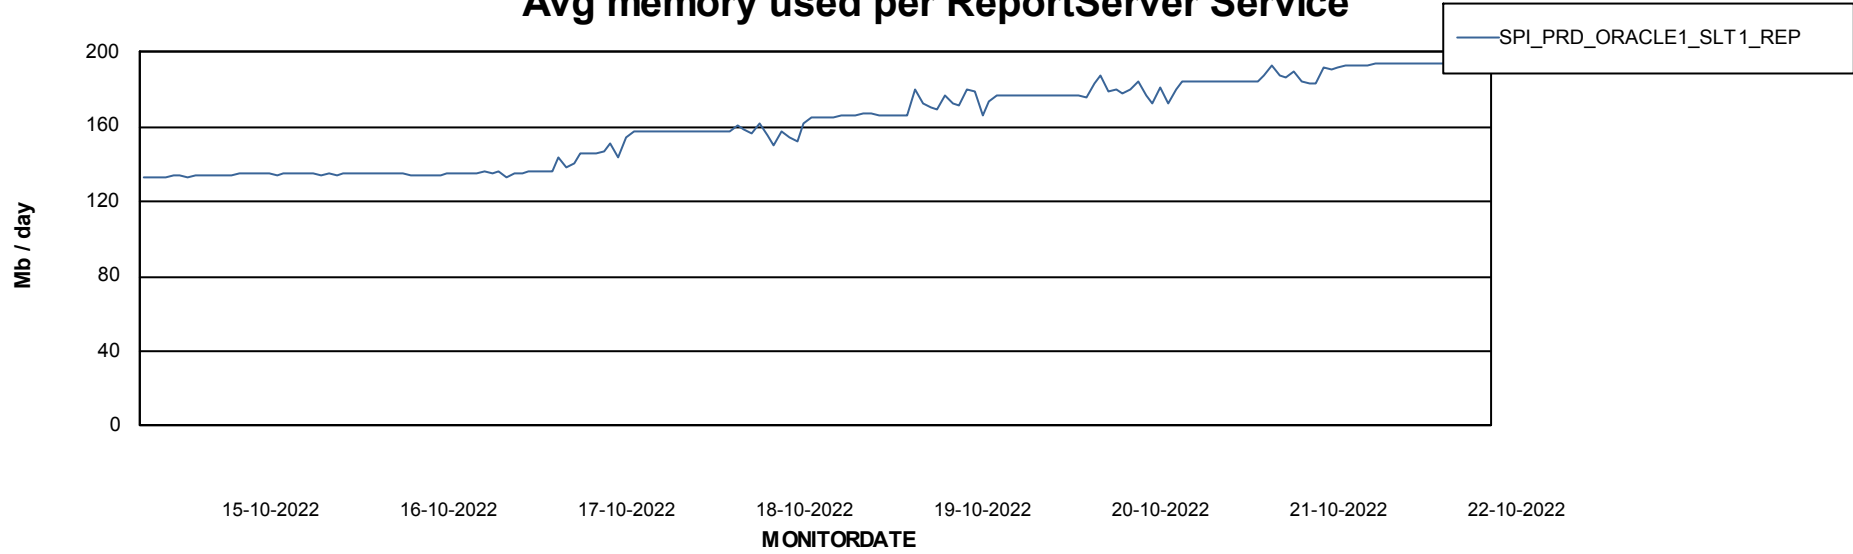

ABSSolute Application ReportServer Services

Avg memory used per ReportServer Service