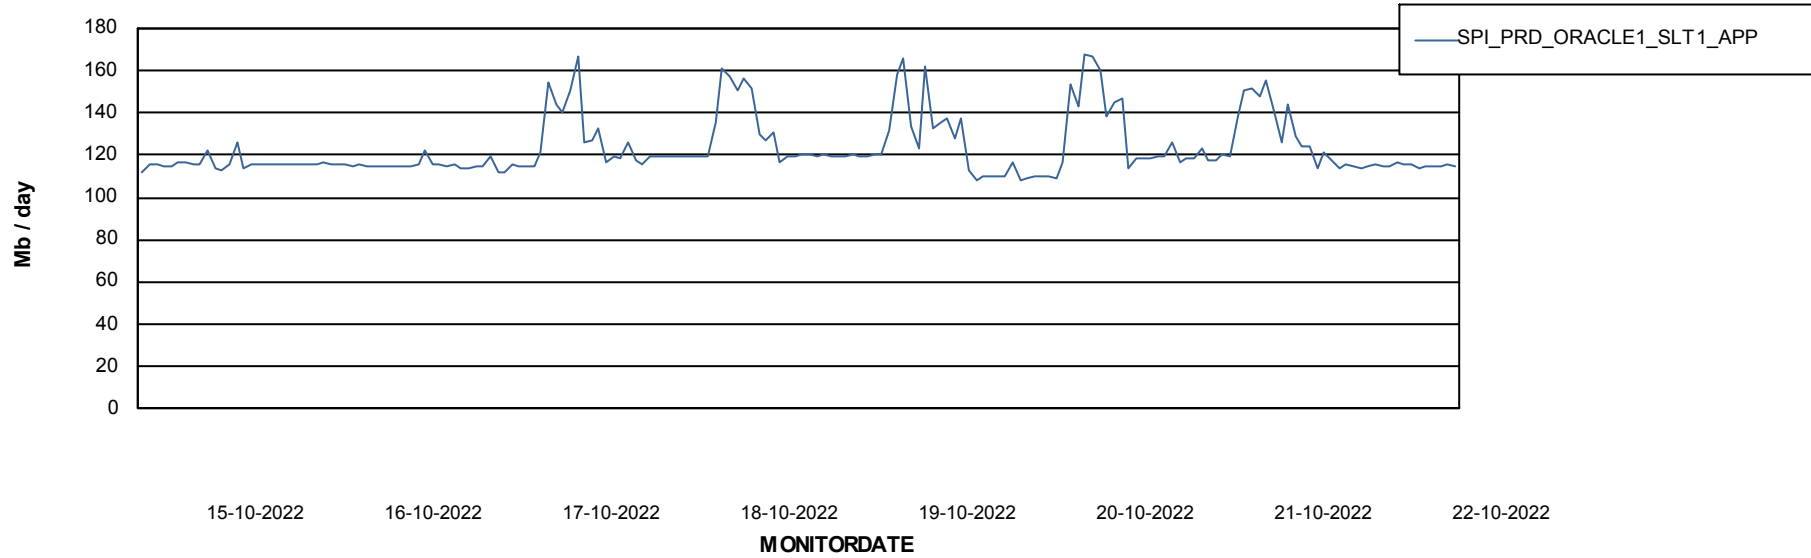

Weekly SLA Customer Report

Customer SPI_Production
Database ID 49

Database Performance SPIDB_Production

DB Processes Max 500

Weekly SLA Customer Report

Customer SPI_Production
Database ID 49

Database Performance SPIDB_Standby

DB Processes Max 500

Weekly SLA Customer Report

Customer SPI_Production
 Database ID 49

DATABASE SIZE SPIDB_Production

Database growth over last month

Database Tablespace SPIDB_Production

Date	Tablespace Name	Filesize (Gb)	Usedsize (Gb)	Percentage free
22-10-2022	ABSDATA	5	3	50
	INDX	8	4	48
21-10-2022	ABSDATA	5	3	50
	INDX	8	4	48
20-10-2022	ABSDATA	5	3	50
	INDX	8	4	48
19-10-2022	ABSDATA	5	3	50
	INDX	8	4	48
18-10-2022	ABSDATA	5	3	50
	INDX	8	4	48
17-10-2022	ABSDATA	5	3	50
	INDX	8	4	48
16-10-2022	ABSDATA	5	3	50
	INDX	8	4	48

Weekly SLA Customer Report

Customer SPI_Production
Database ID 49

ABSSolute Application Server Services

Avg memory used per ABS Server Service

Avg users per day per ABS server

Weekly SLA Customer Report

Customer SPI_Production
Database ID 49