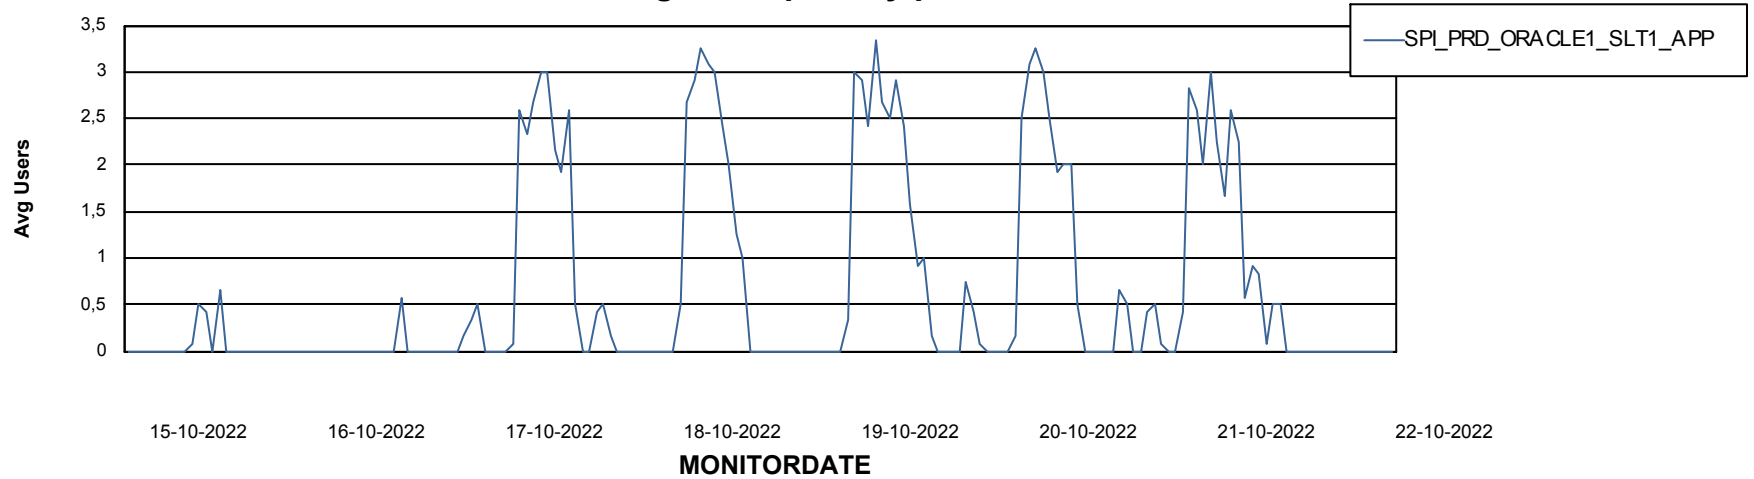

Weekly SLA Customer Report

Customer SPI_Production
Database ID 49

ABSSolute Application Server Services

Avg memory used per ABS Server Service

Avg users per day per ABS server

Weekly SLA Customer Report

Customer SPI_Production
Database ID 49