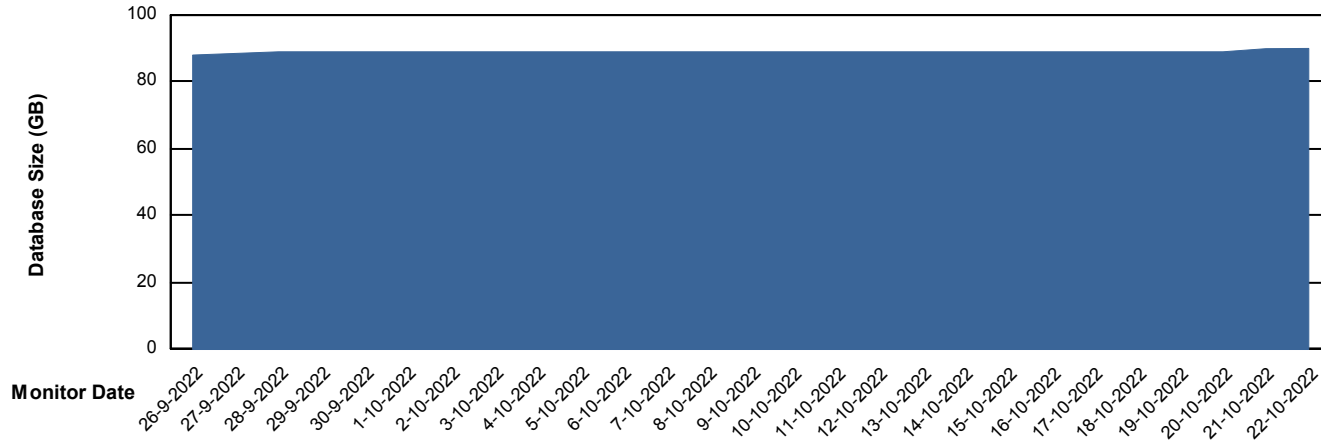

DATABASE SIZE RSS_DB_Primary (2020)

Database growth over last month

Database Tablespace RSS_DB_Primary (2020)

Date	Tablespace Name	Filesize (Gb)	Usedsize (Gb)	Percentage free
22-10-2022	ABSDATA	49	40	18
	INDX	58	47	19
21-10-2022	ABSDATA	49	40	18
	INDX	58	47	19
20-10-2022	ABSDATA	49	40	18
	INDX	58	47	19
19-10-2022	ABSDATA	49	40	18
	INDX	58	47	19
18-10-2022	ABSDATA	49	40	18
	INDX	58	47	19
17-10-2022	ABSDATA	49	40	18
	INDX	58	47	19
16-10-2022	ABSDATA	49	40	18
	INDX	58	47	19