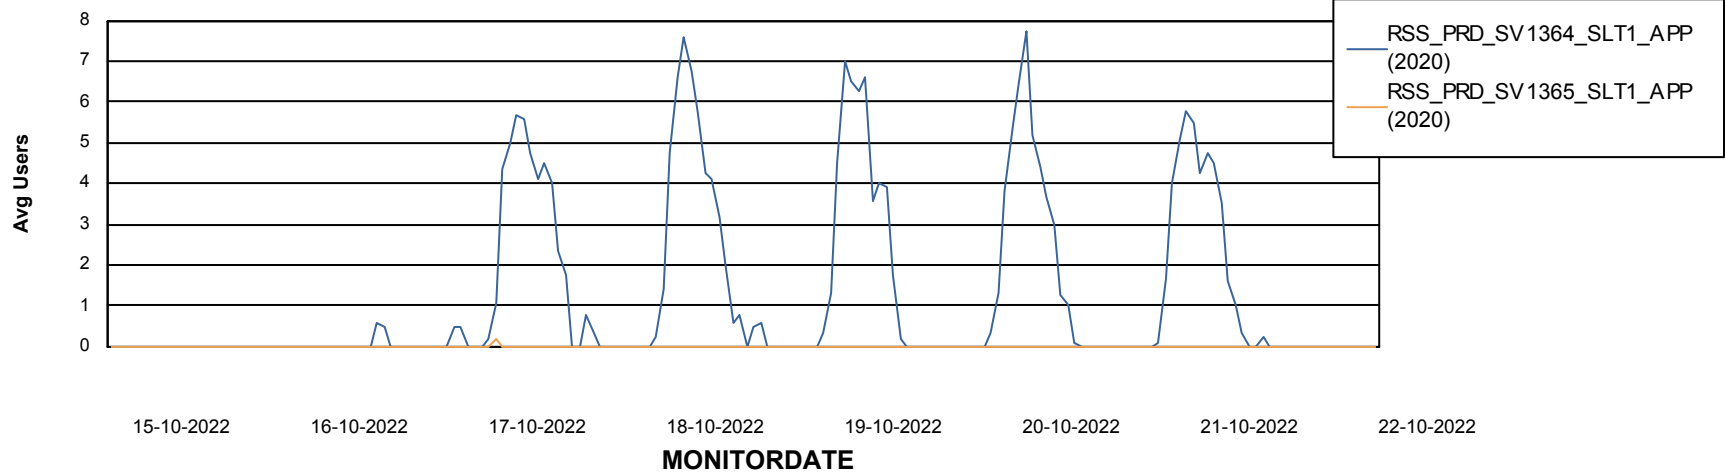

Avg users per day per ABS server