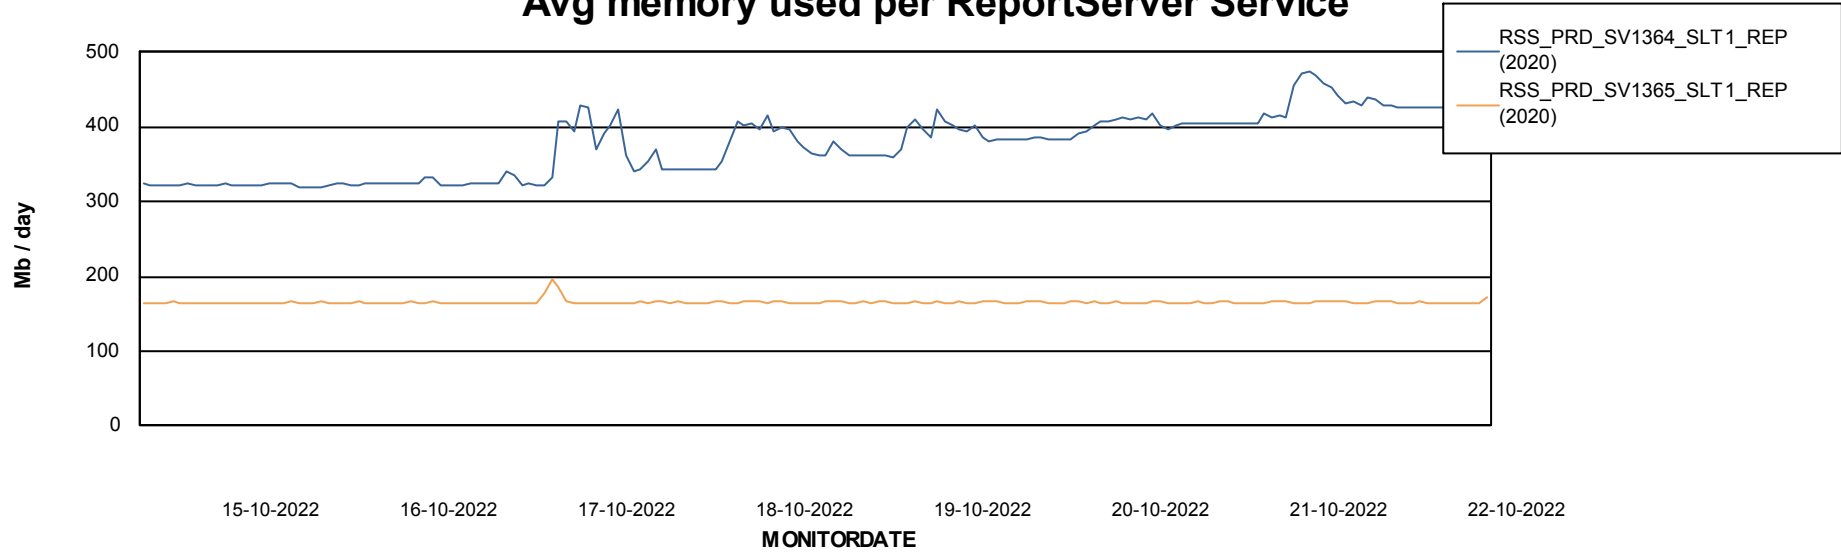

ABSSolute Application ReportServer Services

Avg memory used per ReportServer Service