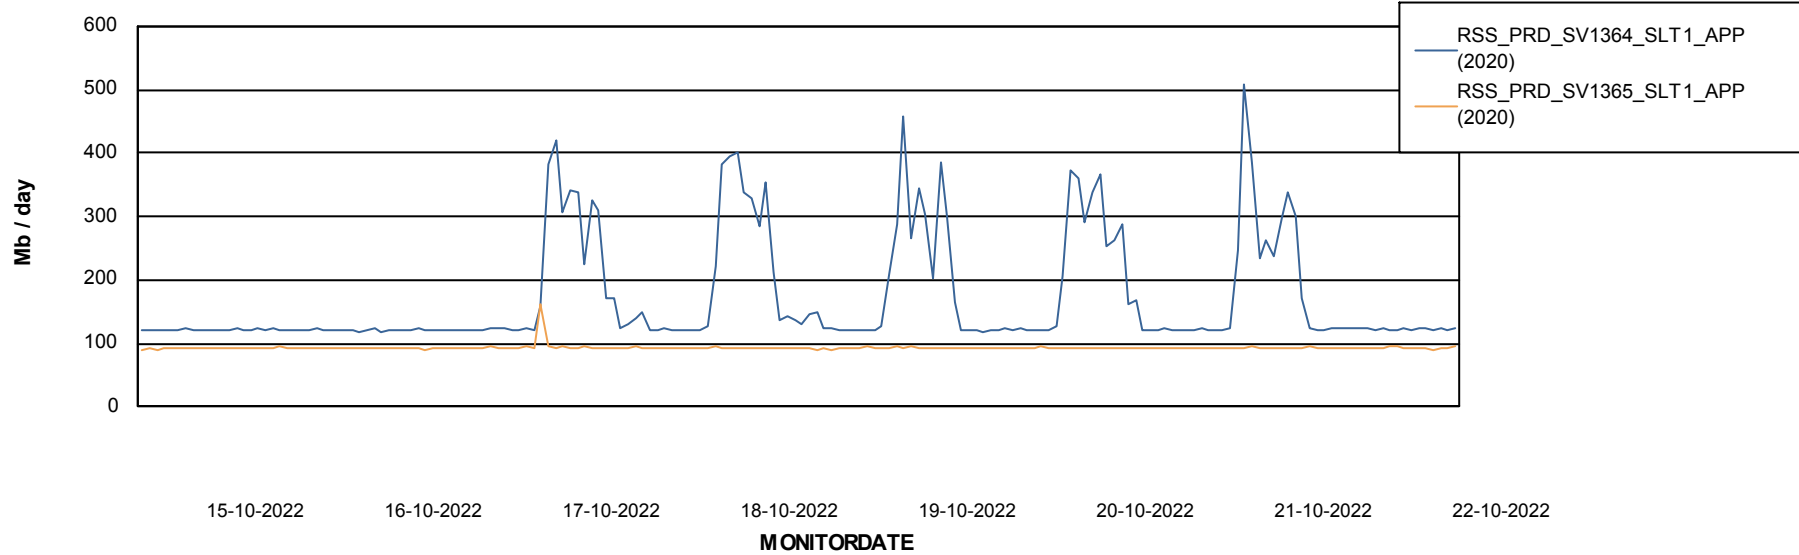

ABSSolute Application Server Services

Avg memory used per ABS Server Service