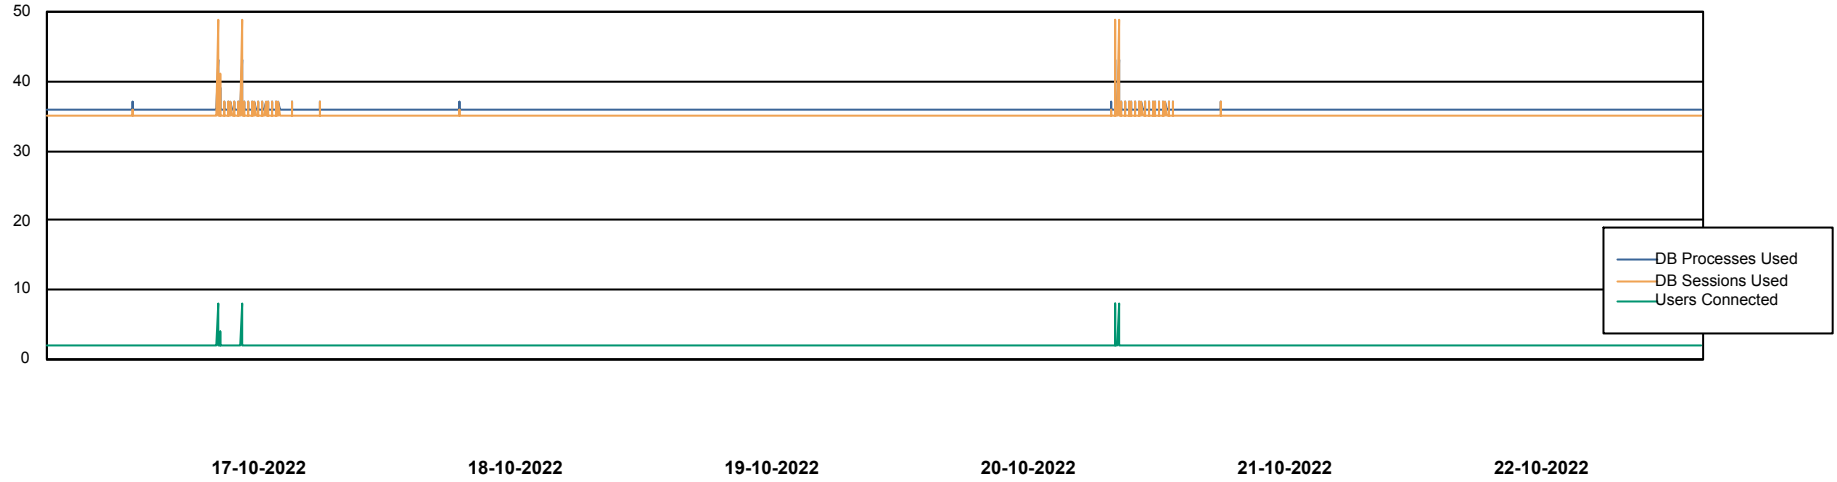

Database Performance RSS_DB_Standby (2020)

DB Processes Max 300
DB Sessions Max 472