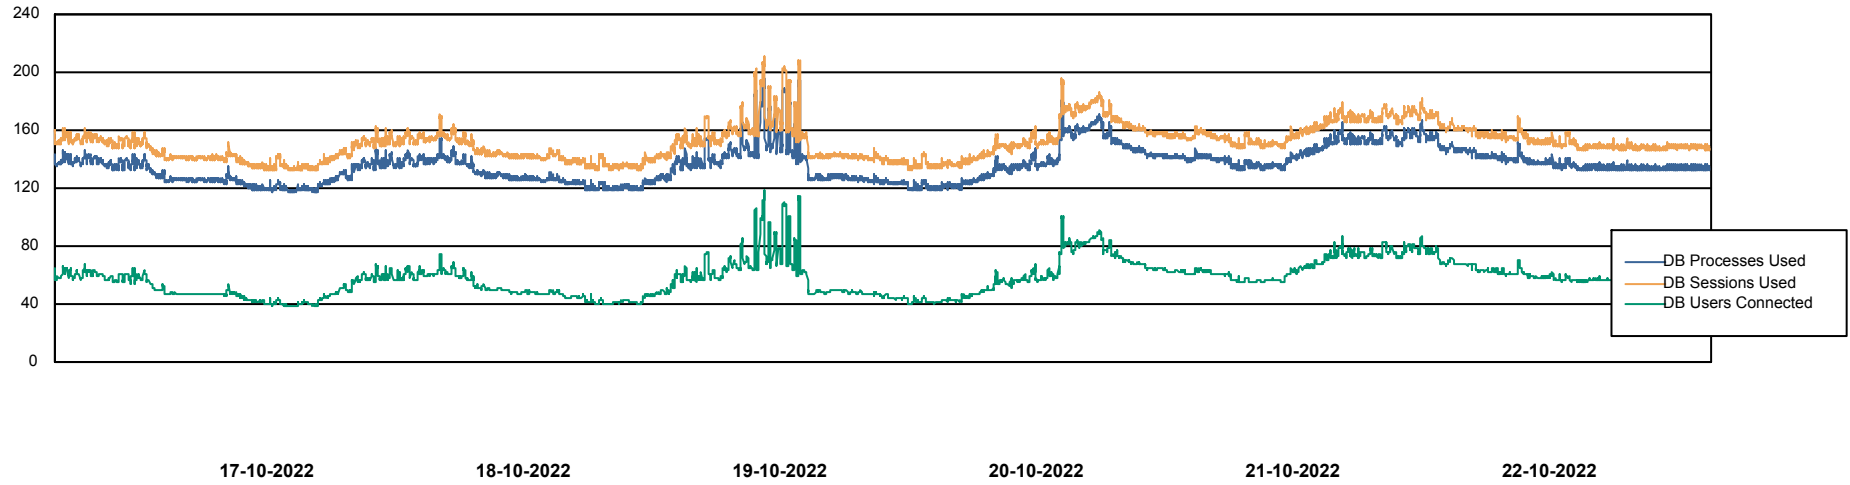

Harddisk Usage RFL_STB

	Free disk space on C: (%)	Total disk space on C: (Gb)	Used disk space on C: (Gb)	Free disk space on D: (%)	Total disk space on D: (Gb)	Used disk space on D: (Gb)	Free disk space on E: (%)	Total disk space on E: (Gb)	Used disk space on E: (Gb)	Free disk space on F: (%)
22-10-2022	23	195	150	72	559	156	36	559	360	79
21-10-2022	23	195	150	72	559	156	36	559	360	79
20-10-2022	23	195	150	72	559	156	36	559	360	80
19-10-2022	23	195	150	72	559	156	36	559	360	80
18-10-2022	23	195	150	72	559	156	36	559	360	79
17-10-2022	23	195	149	72	559	156	36	559	360	79
16-10-2022	23	195	150	72	559	156	36	559	360	80

Weekly SLA Customer Report

Customer RFL_Production
Database ID 36

Database Performance RFLDB_Production

Weekly SLA Customer Report

Customer RFL_Production
Database ID 36

Database Performance RFLDB_Standby

DB Processes Max 1,000