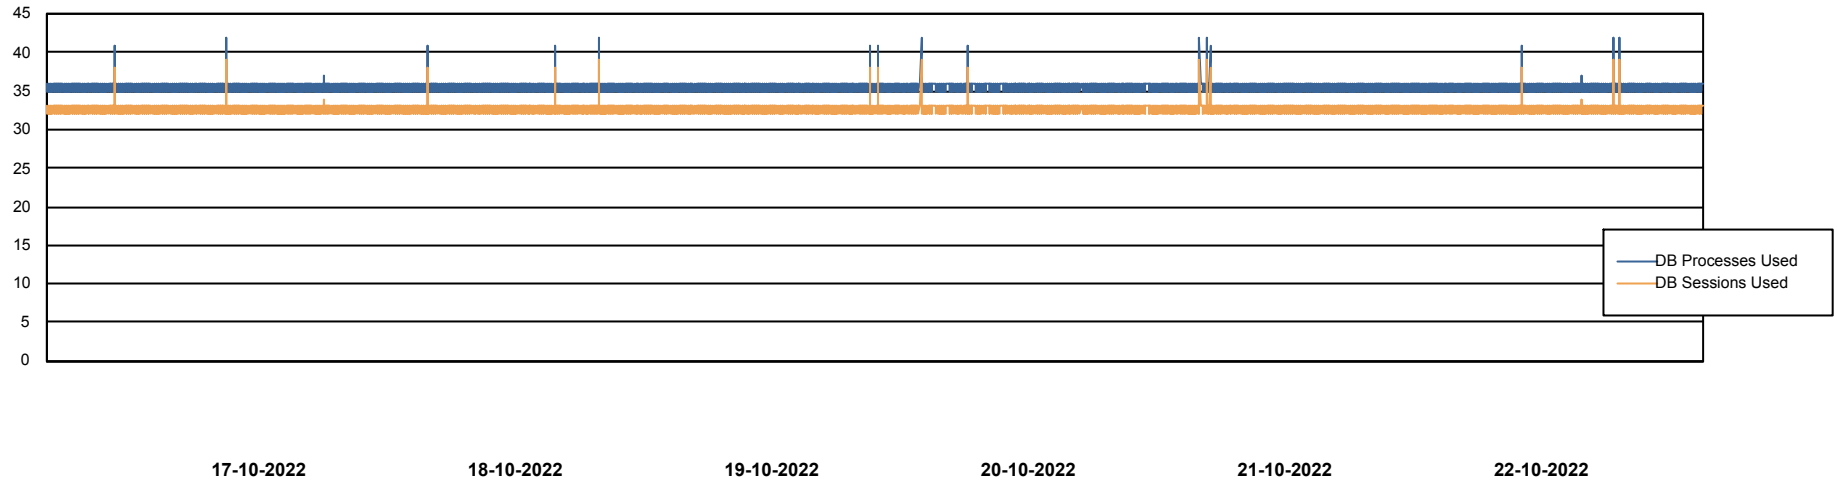

Weekly SLA Customer Report

Customer RFL_Production
Database ID 36

Database Performance RFLDB_Production

Weekly SLA Customer Report

Customer RFL_Production
Database ID 36

Database Performance RFLDB_Standby

DB Processes Max 1,000

Weekly SLA Customer Report

Customer RFL_Production
 Database ID 36

DATABASE SIZE RFLDB_Production

Database growth over last month

Database Tablespace RFLDB_Production

Date	Tablespace Name	Filesize (Gb)	Usedsize (Gb)	Percentage free
22-10-2022	ABSDATA	90	71	21
	INDX	219	184	16
21-10-2022	ABSDATA	90	71	21
	INDX	219	184	16
20-10-2022	ABSDATA	90	71	21
	INDX	219	184	16
19-10-2022	ABSDATA	90	71	21
	INDX	219	183	16
18-10-2022	ABSDATA	90	71	21
	INDX	219	183	16
17-10-2022	ABSDATA	90	71	21
	INDX	219	183	16
16-10-2022	ABSDATA	90	71	21
	INDX	219	183	16