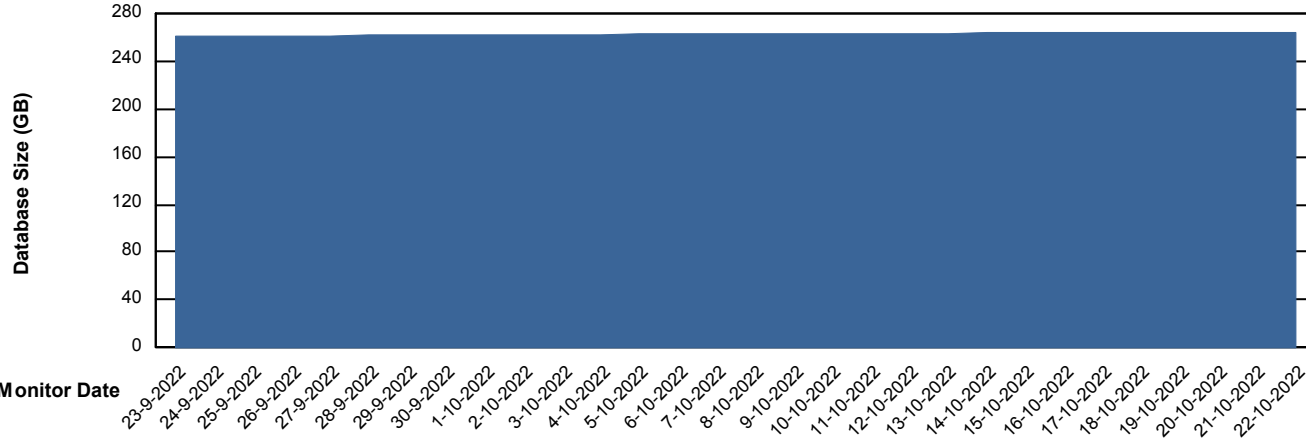

Weekly SLA Customer Report

Customer RFL_Production
Database ID 36

Database Performance RFLDB_Production

Weekly SLA Customer Report

Customer RFL_Production
Database ID 36

Database Performance RFLDB_Standby

DB Processes Max 1,000

Weekly SLA Customer Report

Customer RFL_Production
 Database ID 36

DATABASE SIZE RFLDB_Production

Database growth over last month

Database Tablespace RFLDB_Production

Date	Tablespace Name	Filesize (Gb)	Usedsize (Gb)	Percentage free
22-10-2022	ABSDATA	90	71	21
	INDX	219	184	16
21-10-2022	ABSDATA	90	71	21
	INDX	219	184	16
20-10-2022	ABSDATA	90	71	21
	INDX	219	184	16
19-10-2022	ABSDATA	90	71	21
	INDX	219	183	16
18-10-2022	ABSDATA	90	71	21
	INDX	219	183	16
17-10-2022	ABSDATA	90	71	21
	INDX	219	183	16
16-10-2022	ABSDATA	90	71	21
	INDX	219	183	16