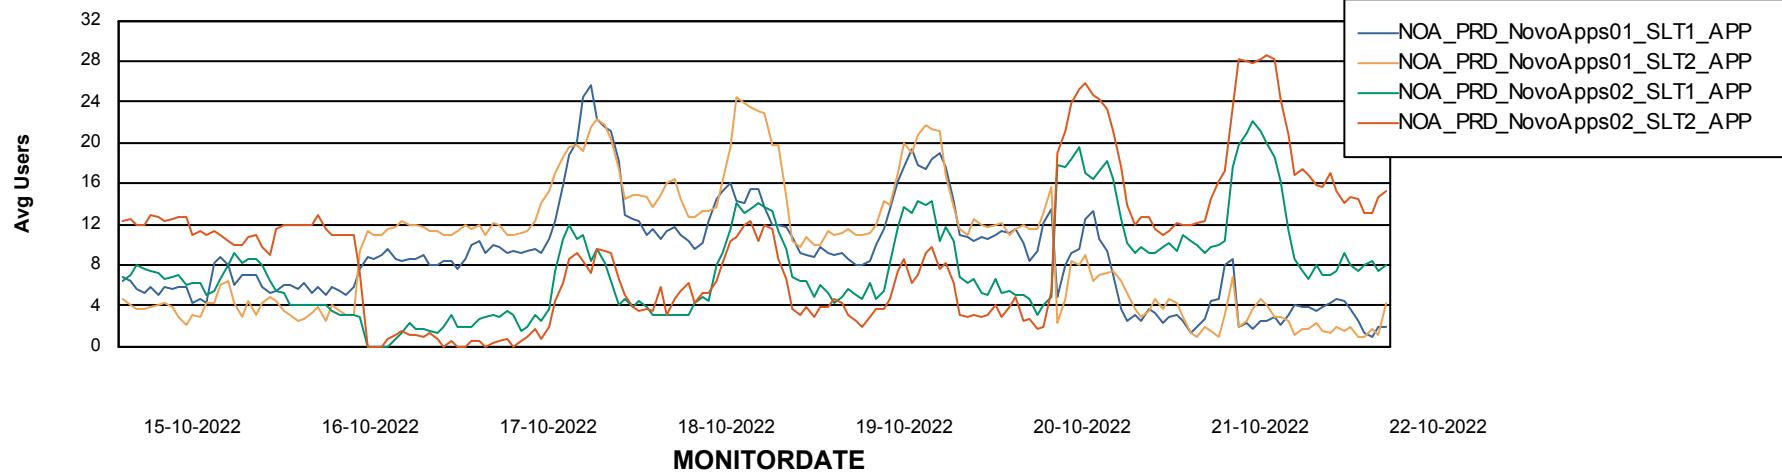

Avg users per day per ABS server