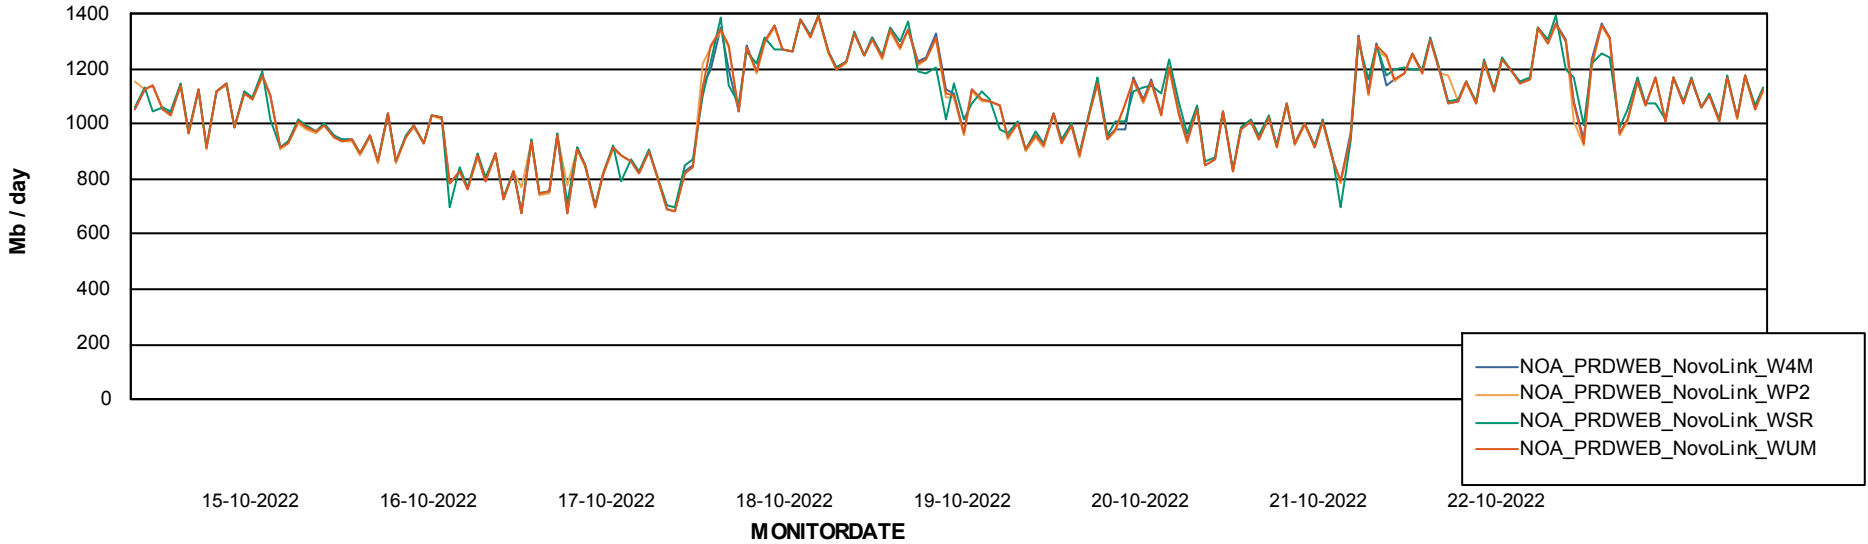

ABSolute Web Component Services

Avg memory used per ABS Web component