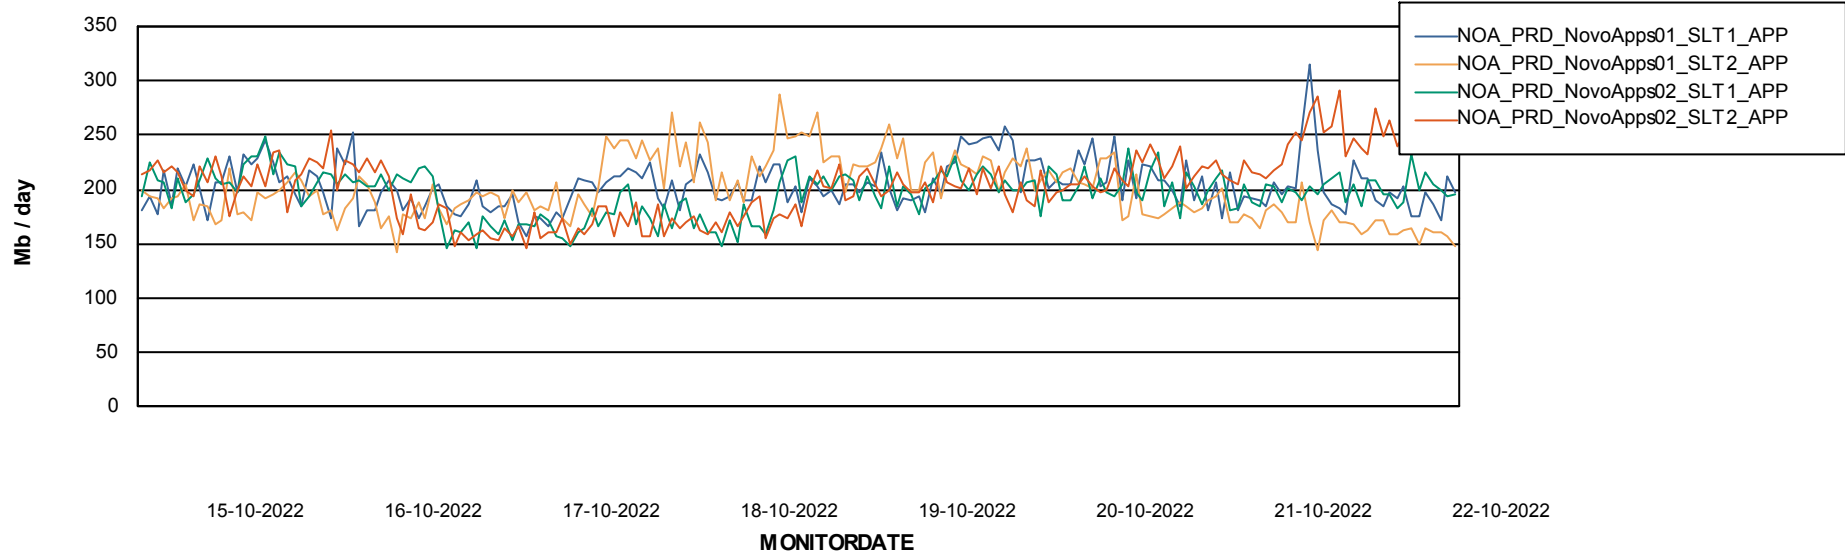

ABSSolute Application Server Services

Avg memory used per ABS Server Service