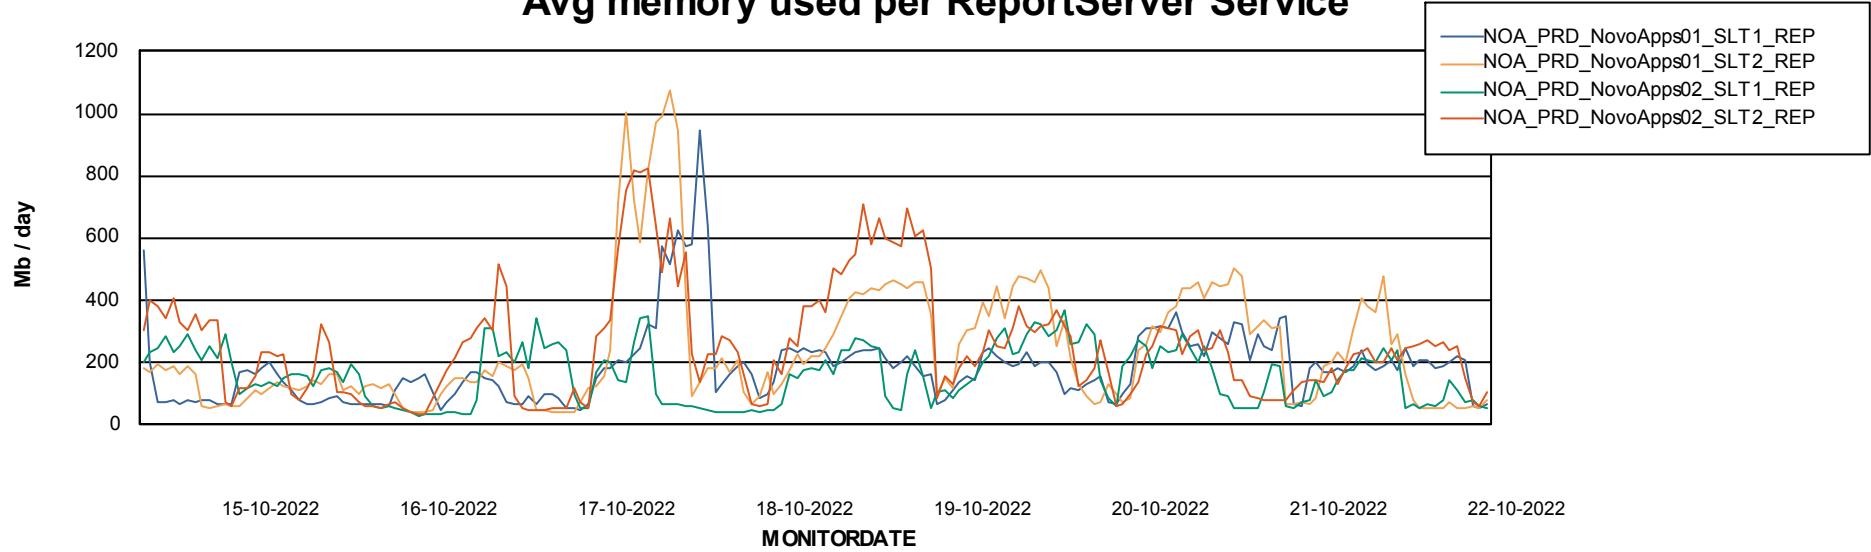

Avg memory used per ABS Server Service

Avg users per day per ABS server

Weekly SLA Customer Report

Customer NOA_Production
Database ID 116

ABSSolute Application ReportServer Services

Avg memory used per ReportServer Service