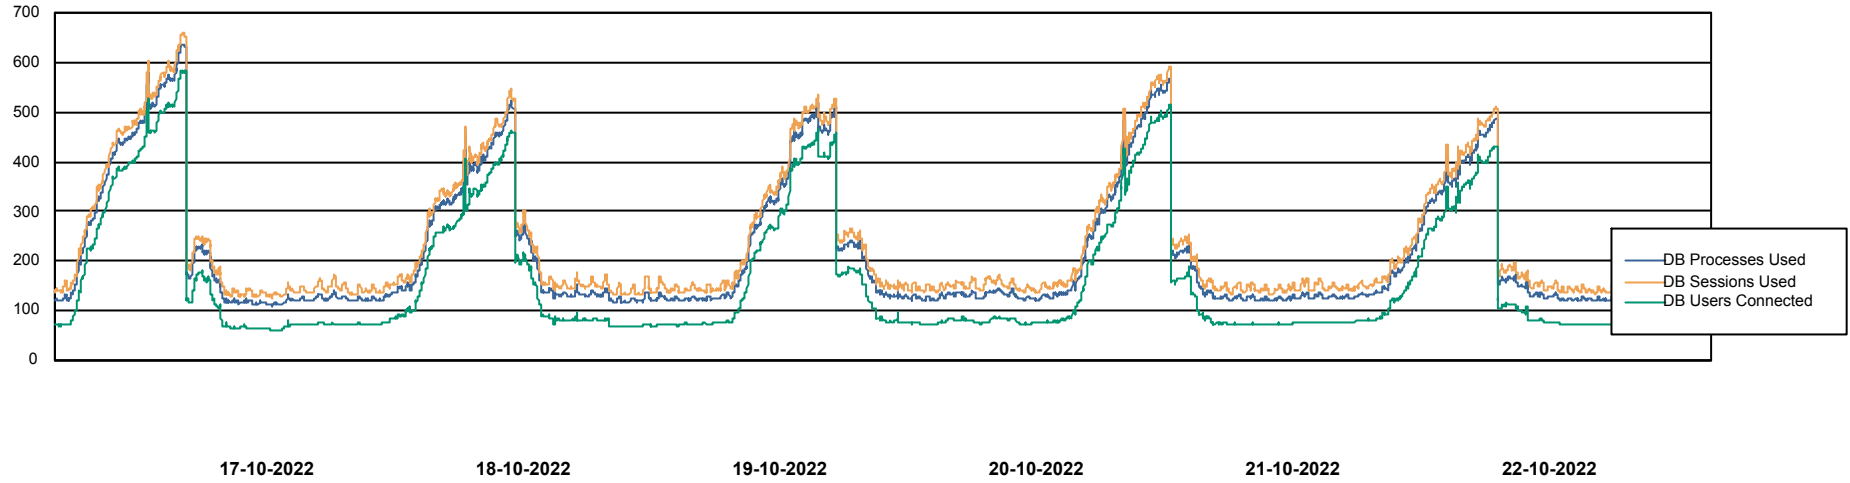

Weekly SLA Customer Report

Customer NIX_Production
Database ID 51

Database Performance NIXDB_BI

Weekly SLA Customer Report

Customer NIX_Production
Database ID 51

Database Performance NIXDB_Production

Weekly SLA Customer Report

Customer NIX_Production
Database ID 51

Database Performance NIXDB_Standby

DB Processes Max 300

Weekly SLA Customer Report

Customer NIX_Production
Database ID 51

DATABASE SIZE NIXDB_BI

Database growth over last month