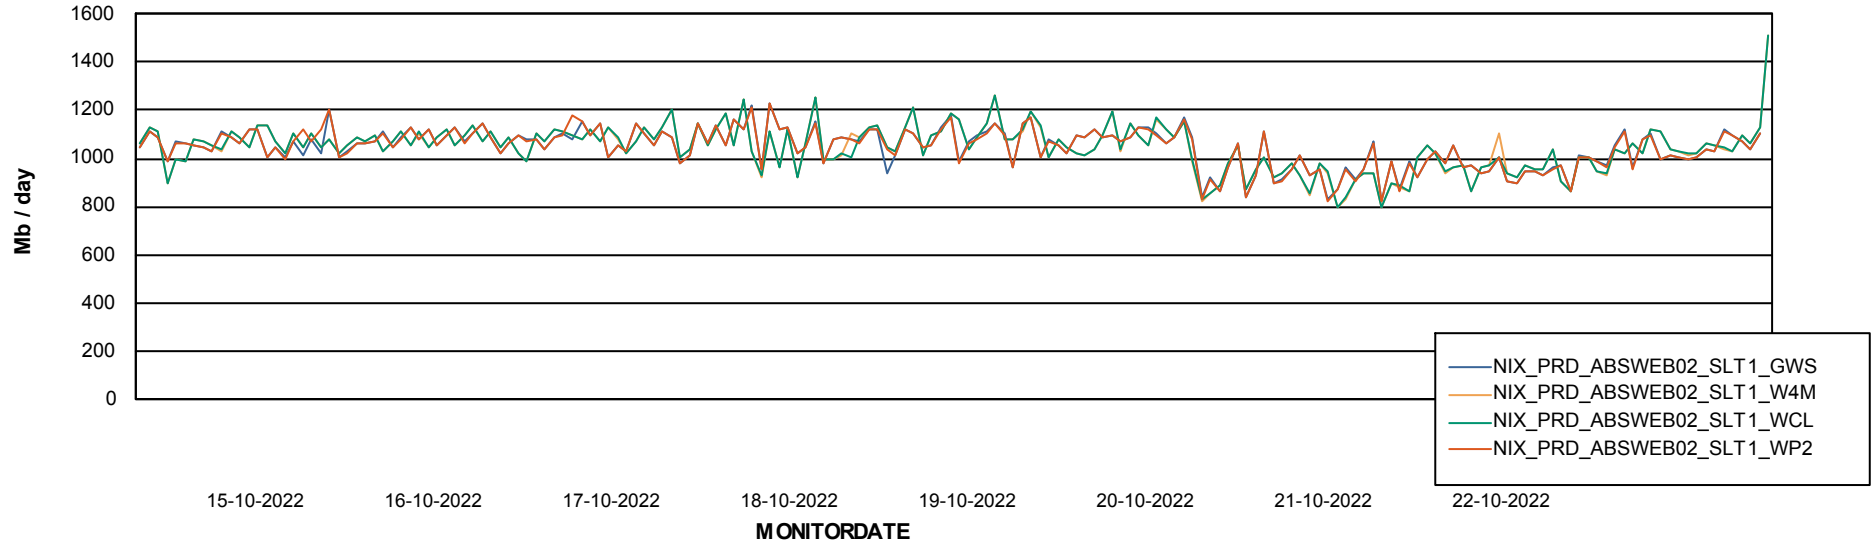

ABSSolute Web Component Services

Avg memory used per ABS Web component