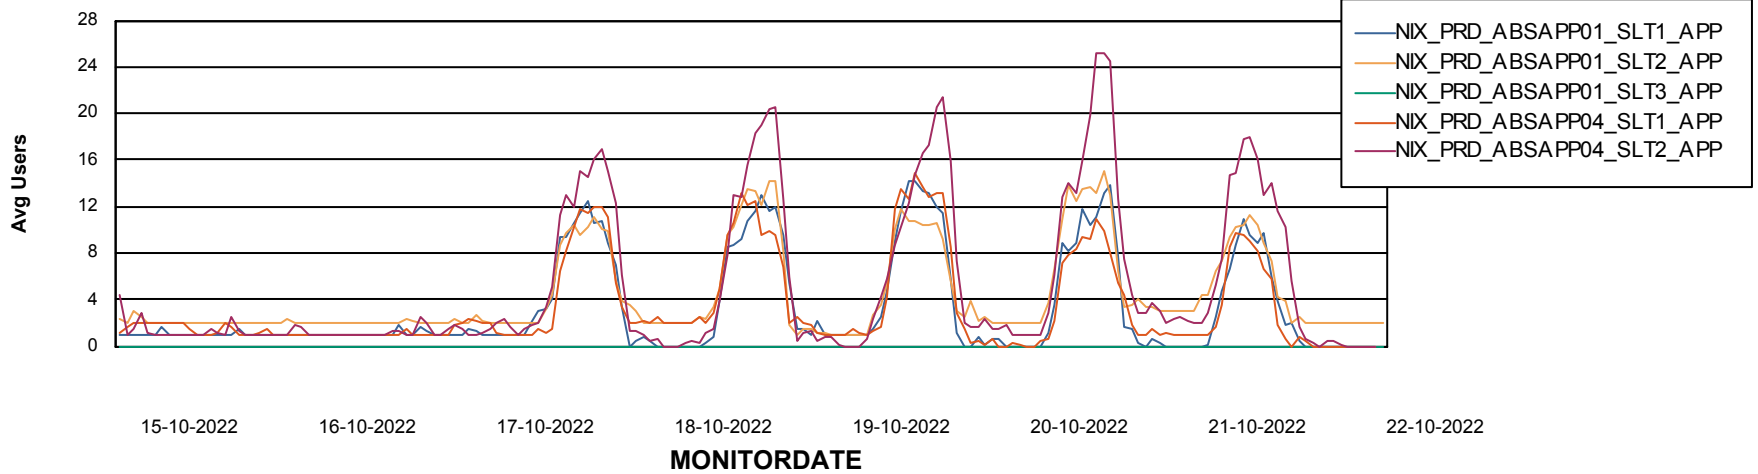

Avg users per day per ABS server