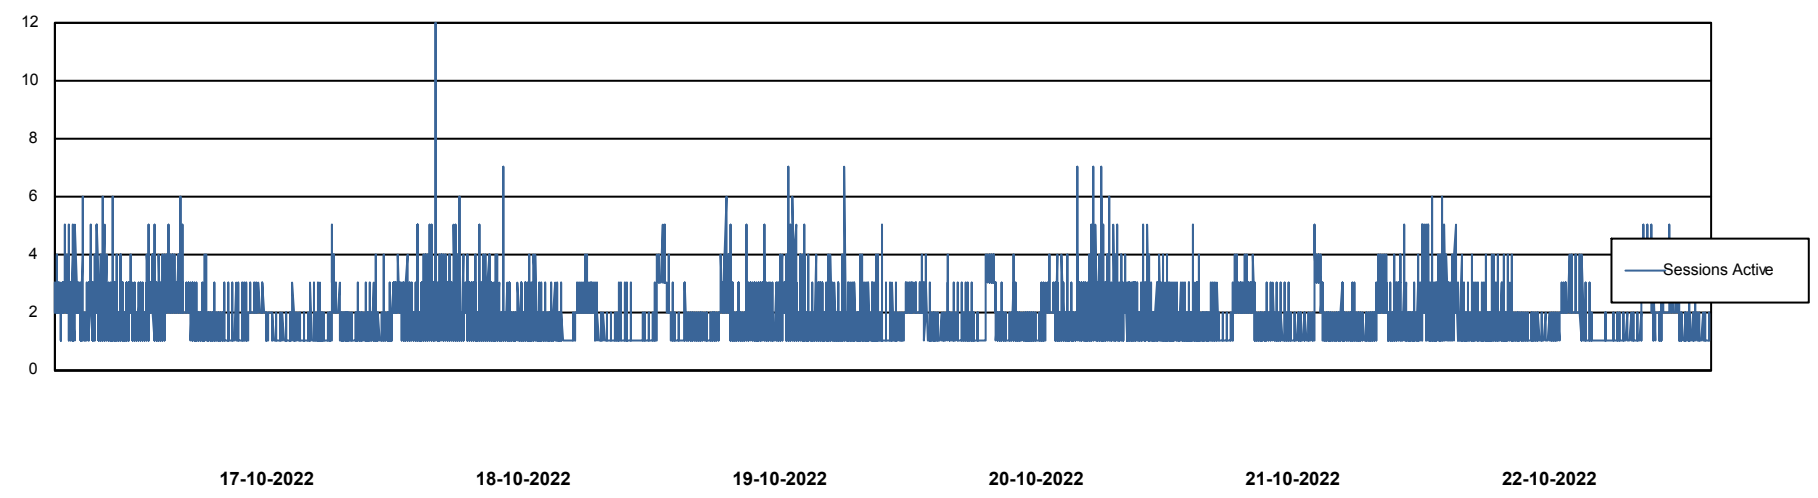

Weekly SLA Customer Report

Customer NIX_Production
Database ID 51

Database Performance NIXDB_BI

Weekly SLA Customer Report

Customer NIX_Production
Database ID 51

Database Performance NIXDB_Production

Weekly SLA Customer Report