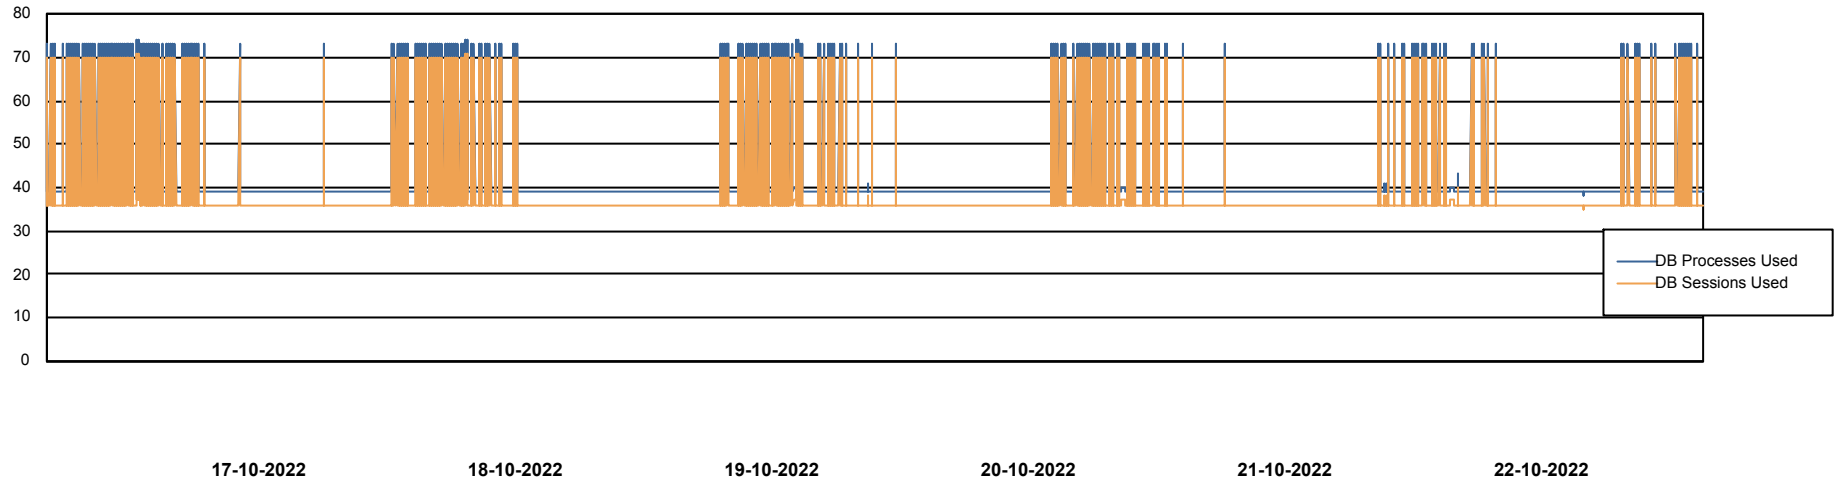

Weekly SLA Customer Report

Customer NIX_Production
Database ID 51

Database Performance NIXDB_BI

Weekly SLA Customer Report

Customer NIX_Production
Database ID 51

Database Performance NIXDB_Production

Weekly SLA Customer Report

Customer NIX_Production
Database ID 51

Database Performance NIXDB_Standby

DB Processes Max 300

Weekly SLA Customer Report

Customer NIX_Production
Database ID 51

DATABASE SIZE NIXDB_BI

Database growth over last month