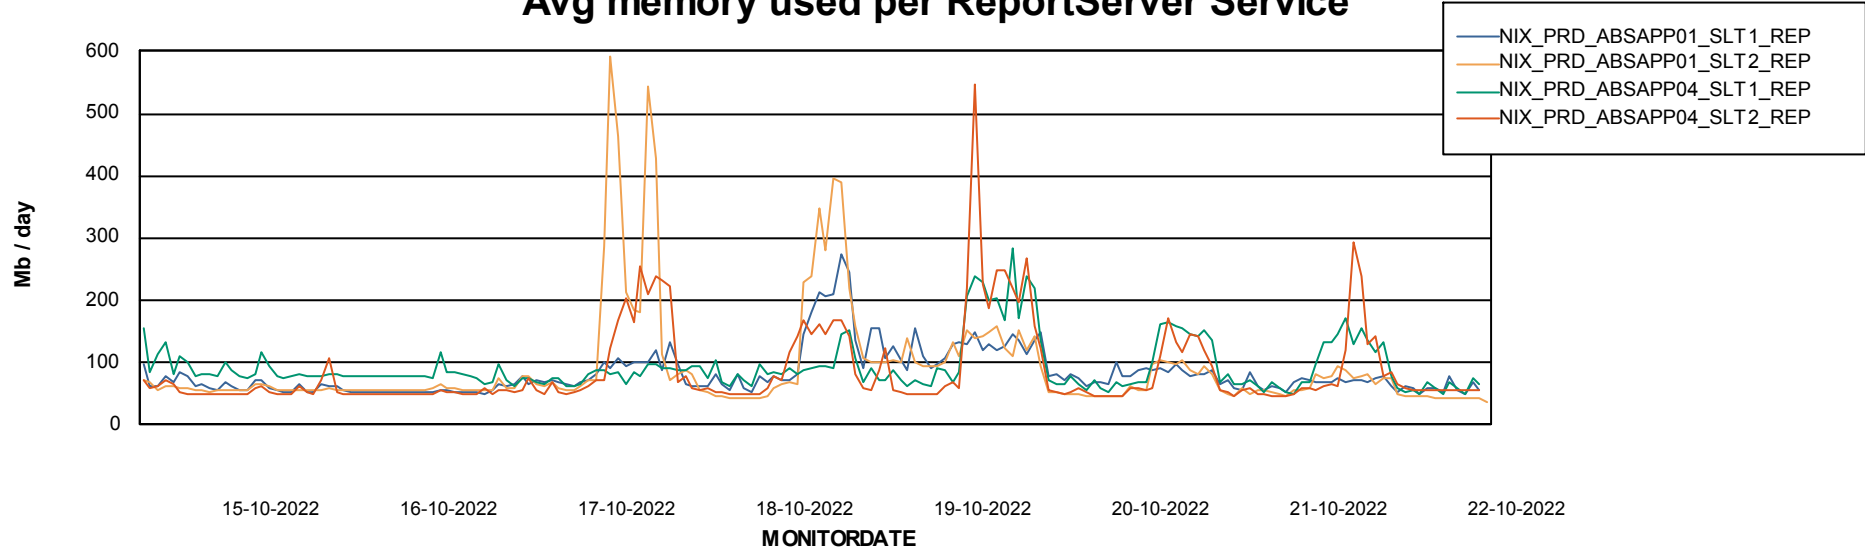

Avg users per day per ABS server

Weekly SLA Customer Report

Customer NIX_Production
Database ID 51

ABSSolute Application ReportServer Services

Avg memory used per ReportServer Service

Weekly SLA Customer Report