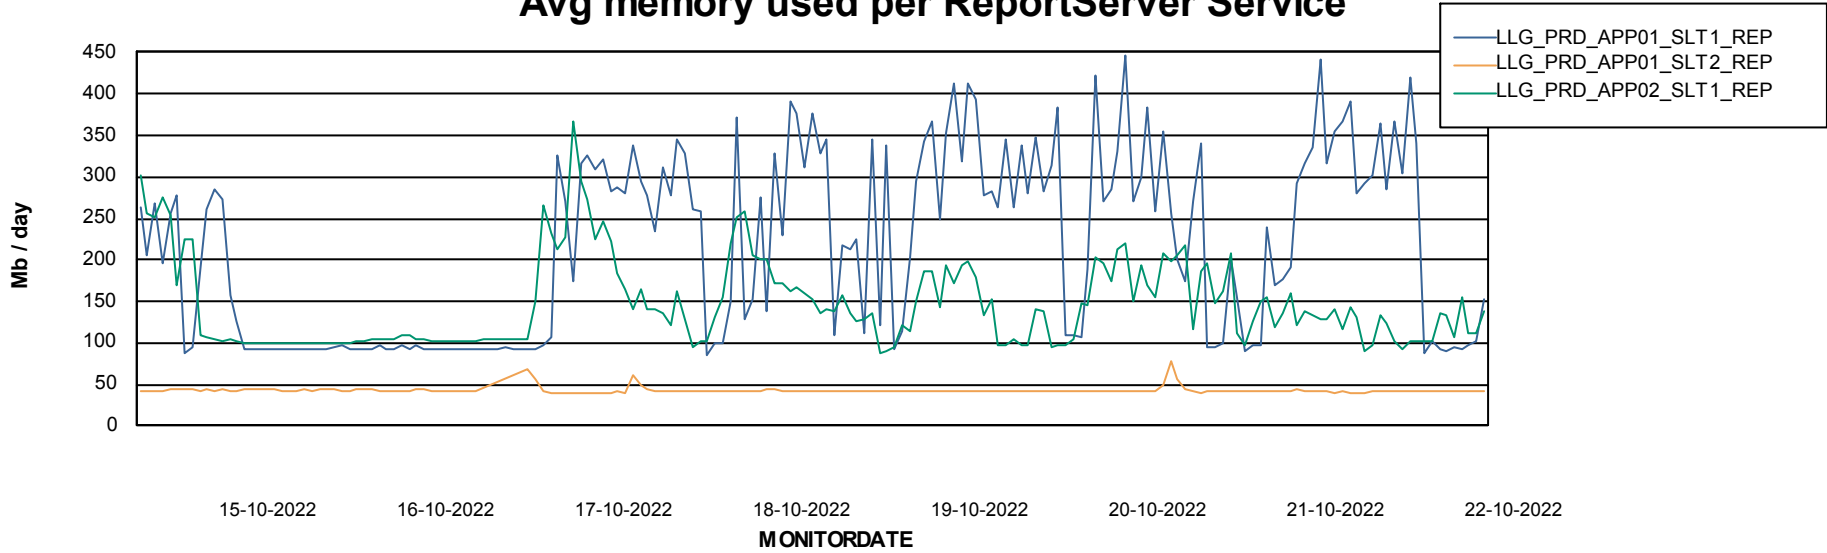

ABSSolute Application Server Services

Avg memory used per ReportServer Service