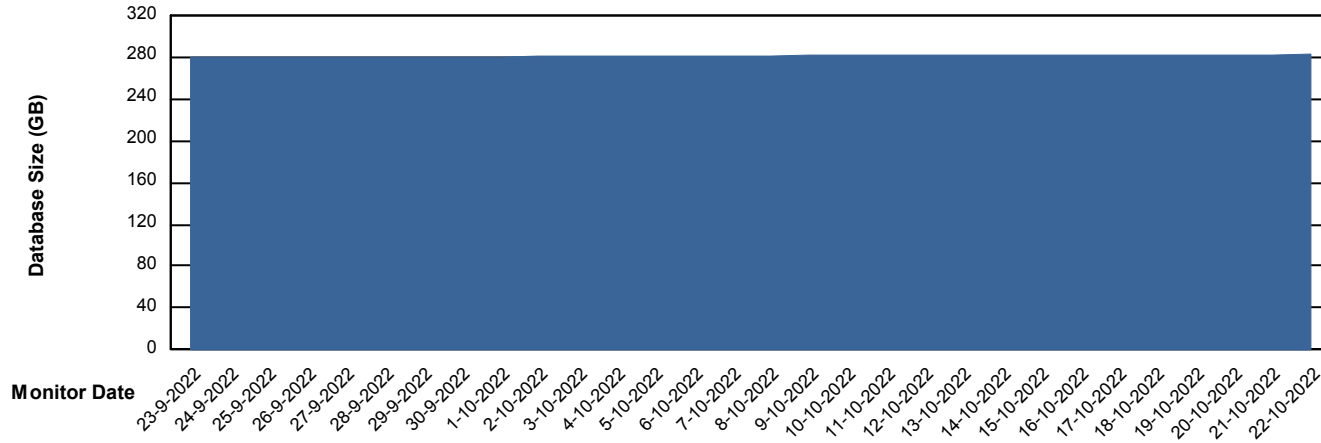

Database Performance LLGDB_Standby_TS2

DB Processes Max 4
DB Processes Max 300
DB Processes Max 0

Weekly SLA Customer Report

Customer LLG_Production
Database ID 53

Database Performance LLGDBBI_Production

DB Processes Max 1,000

Weekly SLA Customer Report

Customer LLG_Production
Database ID 53

DATABASE SIZE LLGDB_Production

Database growth over last month

DATABASE SIZE LLGDBBI_Production

Database growth over last month

Weekly SLA Customer Report