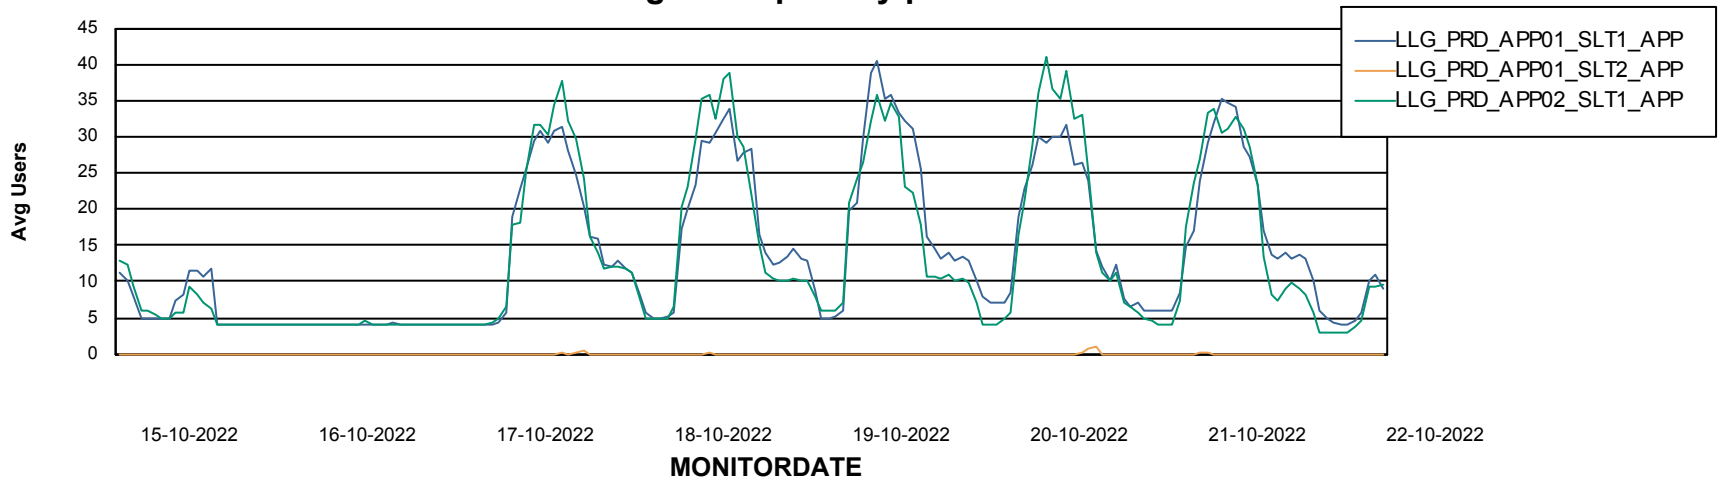

Avg users per day per ABS server