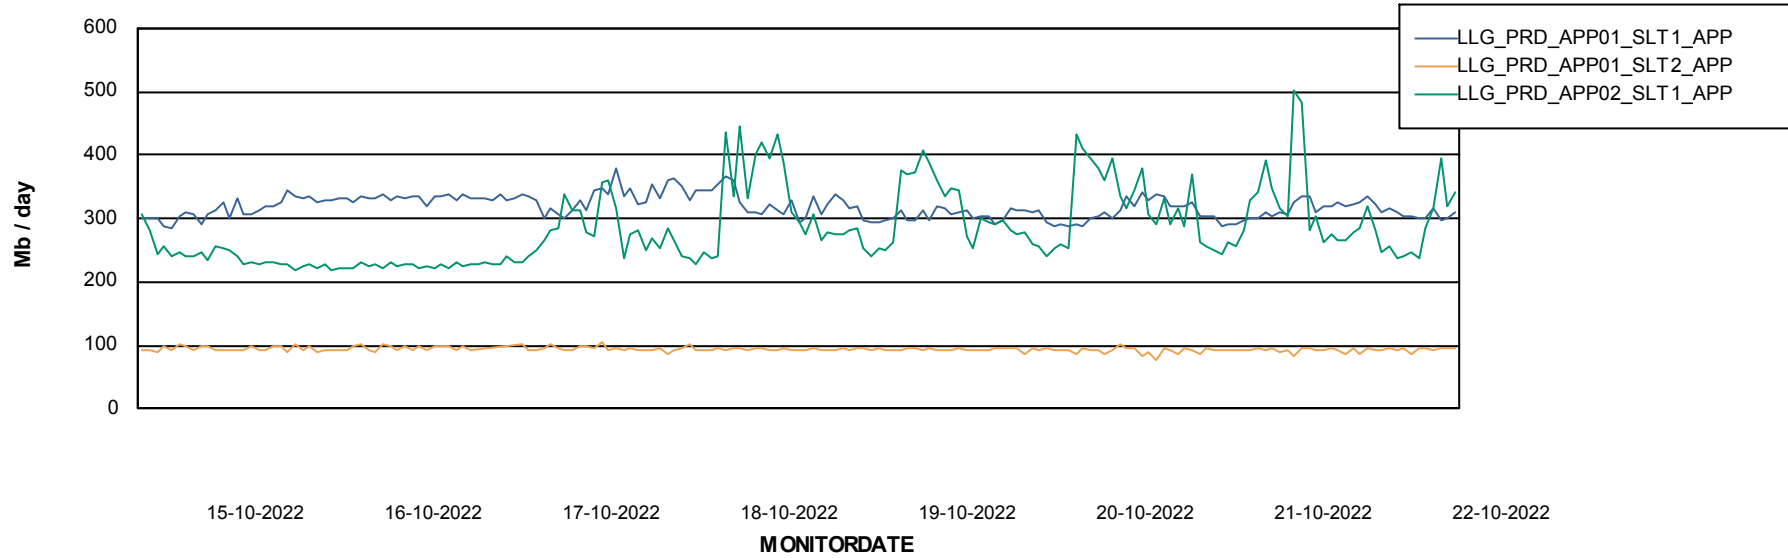

ABSSolute Application Server Services

Avg memory used per ABS Server Service