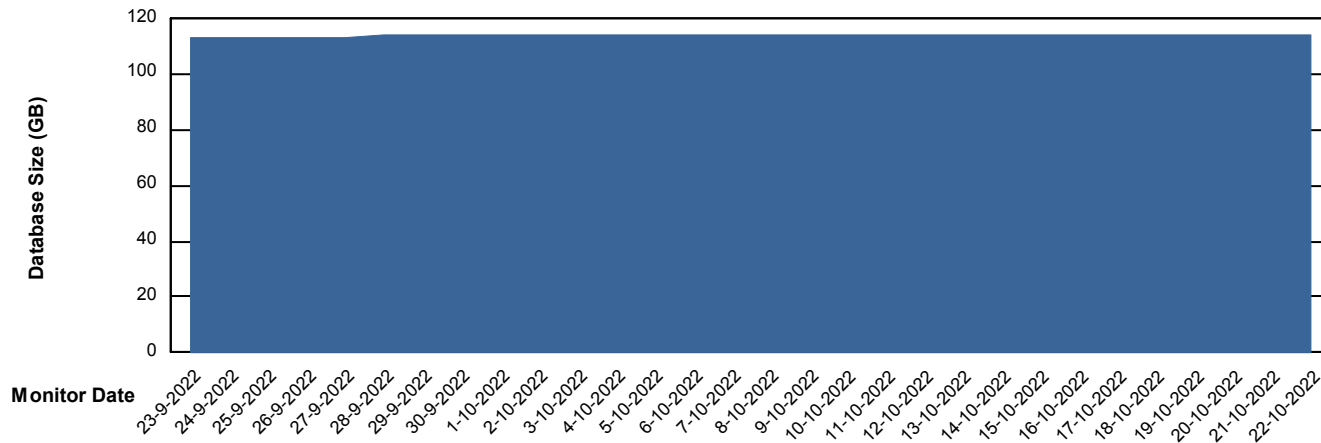

Weekly SLA Customer Report

Customer LLG_Production
Database ID 53

DATABASE SIZE LLGDB_Production

Database growth over last month

DATABASE SIZE LLGDBBI_Production

Database growth over last month

Weekly SLA Customer Report