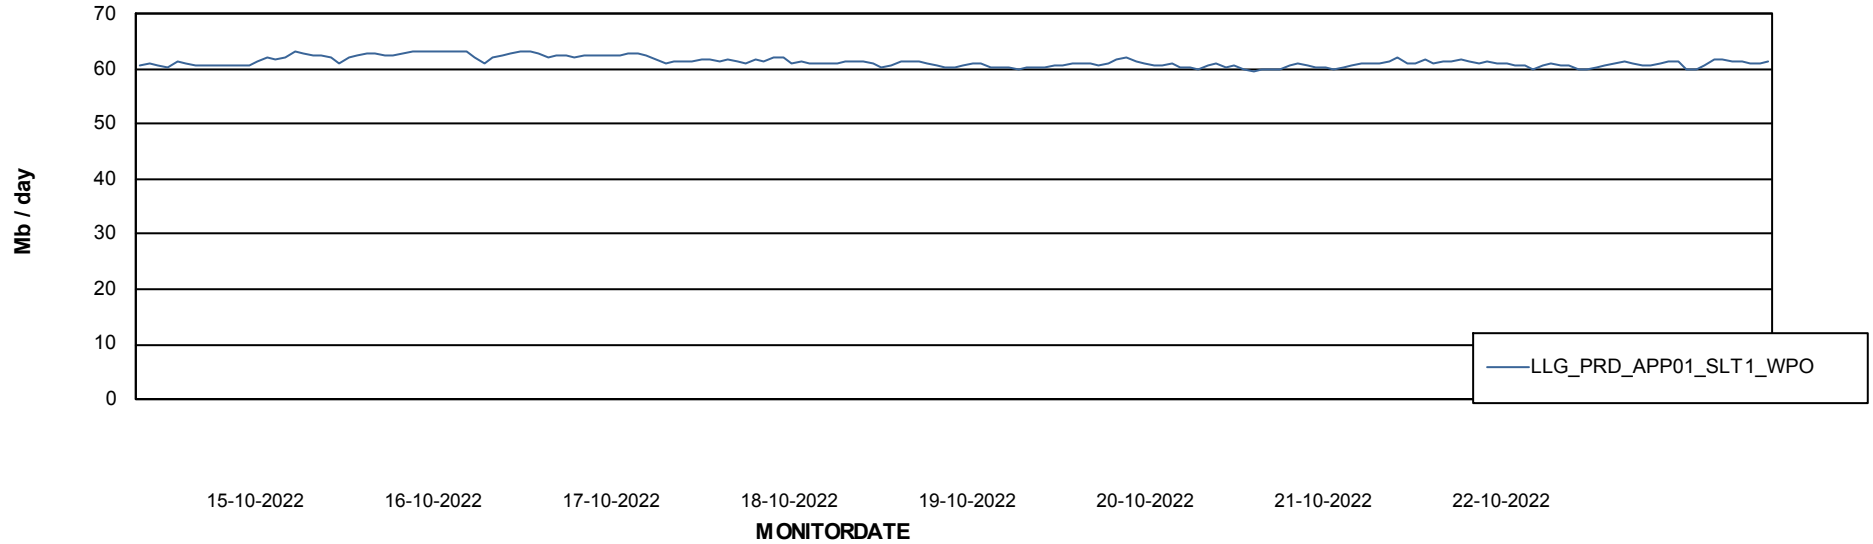

ABSSolute Application Server Services

Avg memory used per ABS Web component