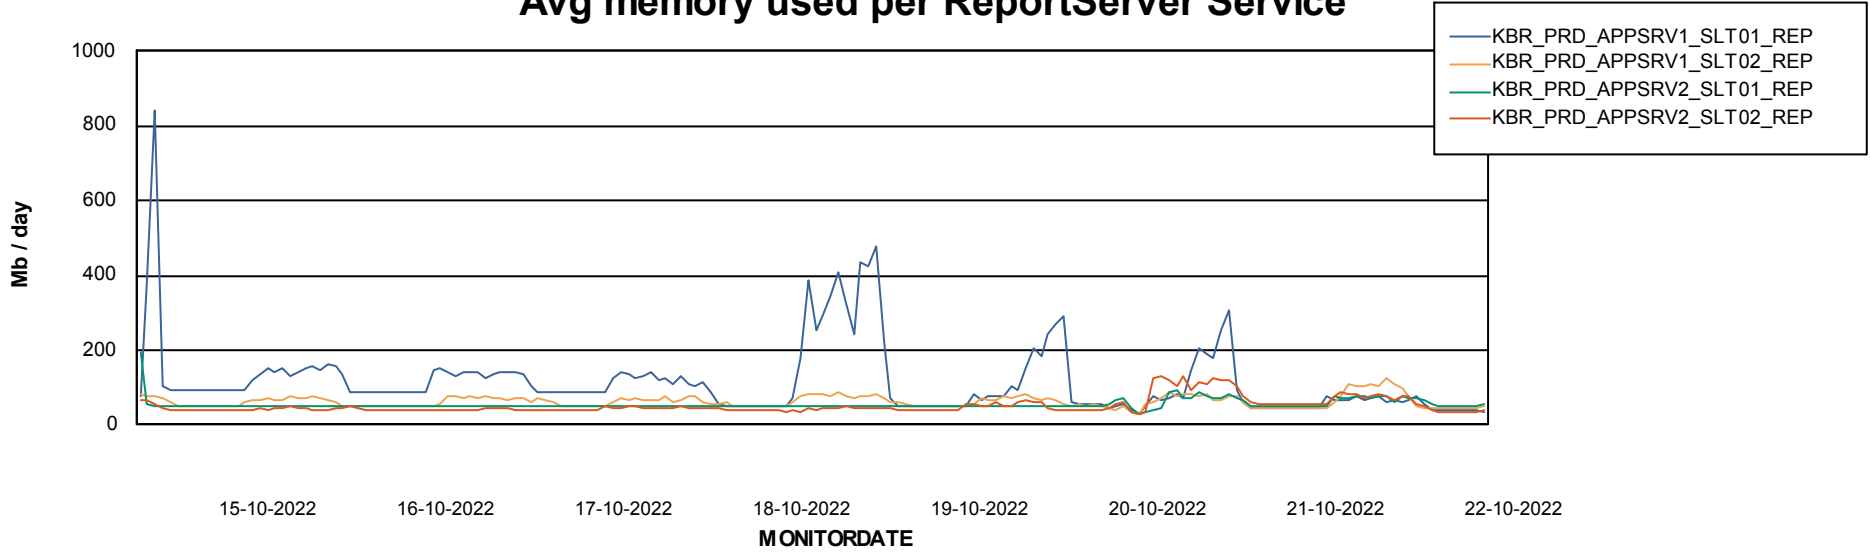

ABSSolute Application Server Services

Avg memory used per ReportServer Service