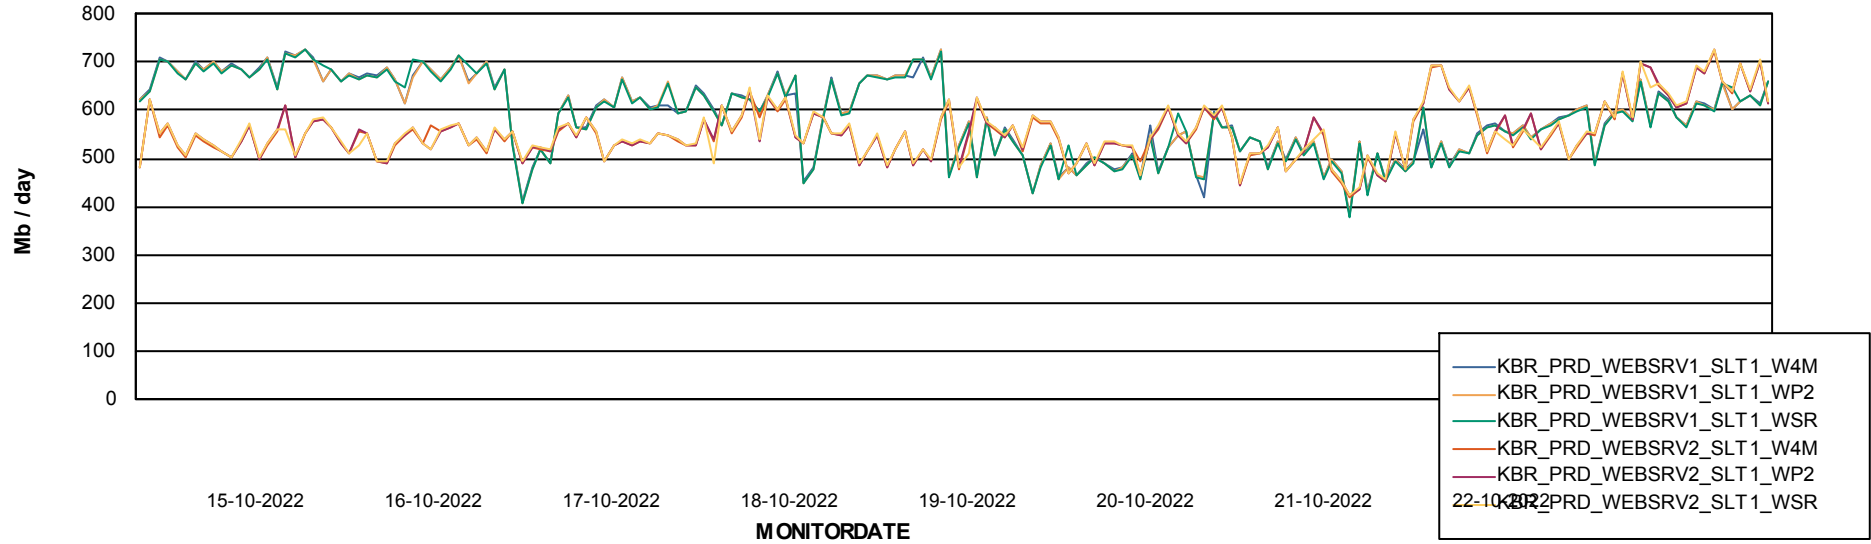

ABSSolute Web Component Services

Avg memory used per ABS Web component