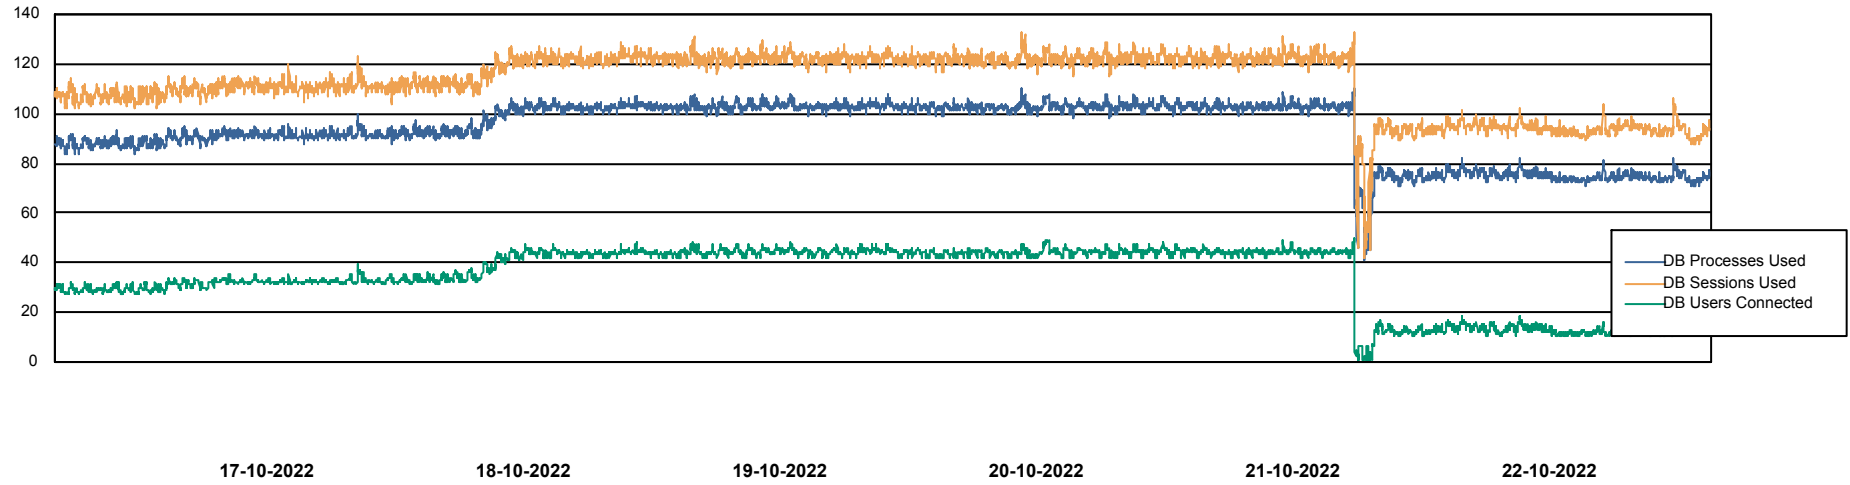

Harddisk Usage KBR_PRD_WEBSRV2

	Free disk space on / (%)	Total disk space on / (Gb)	Used disk space on / (Gb)	Free disk space on /boot (%)	Total disk space on /boot (Gb)	Used disk space on /boot (Gb)
22-10-2022	80	55	11	62	1	0
21-10-2022	80	55	11	62	1	0
20-10-2022	80	55	11	62	1	0
19-10-2022	80	55	11	62	1	0
18-10-2022	80	55	11	62	1	0
17-10-2022	80	55	11	62	1	0
16-10-2022	80	55	11	62	1	0

Weekly SLA Customer Report

Customer KBR_Production
Database ID 117

Database Performance BI-DBSRV_DB

Weekly SLA Customer Report

Customer KBR_Production
Database ID 117

Database Performance KBR_PRD_DB-SRV1_DB