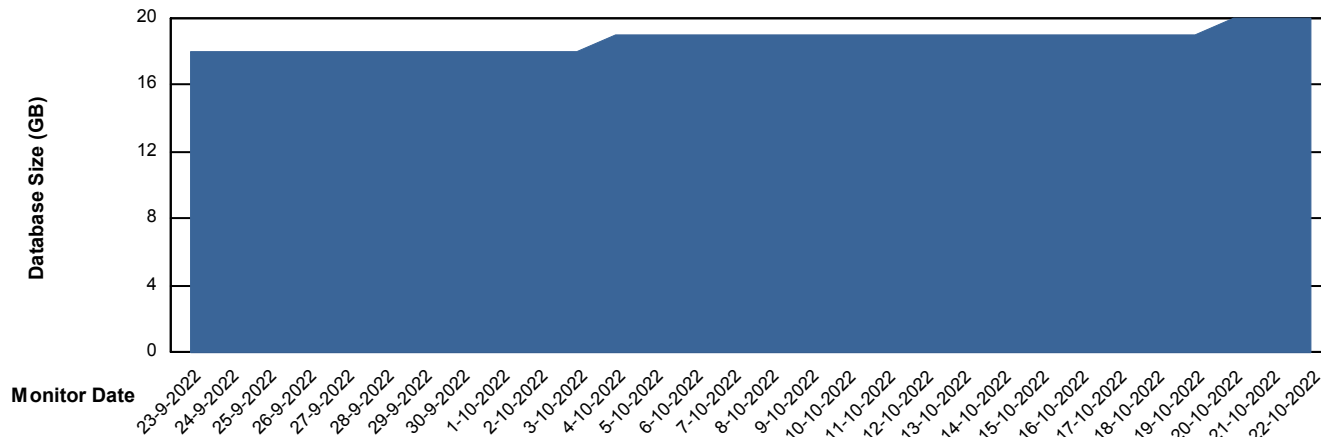

Weekly SLA Customer Report

Customer KBR_Production
Database ID 117

Database Performance BI-DBSRV_DB

Weekly SLA Customer Report

Customer KBR_Production
Database ID 117

Database Performance KBR_PRD_DB-SRV1_DB

Weekly SLA Customer Report

Customer KBR_Production
Database ID 117

DATABASE SIZE BI-DBSRV_DB

Database growth over last month

DATABASE SIZE KBR_PRD_DB-SRV1_DB

Database growth over last month

Weekly SLA Customer Report