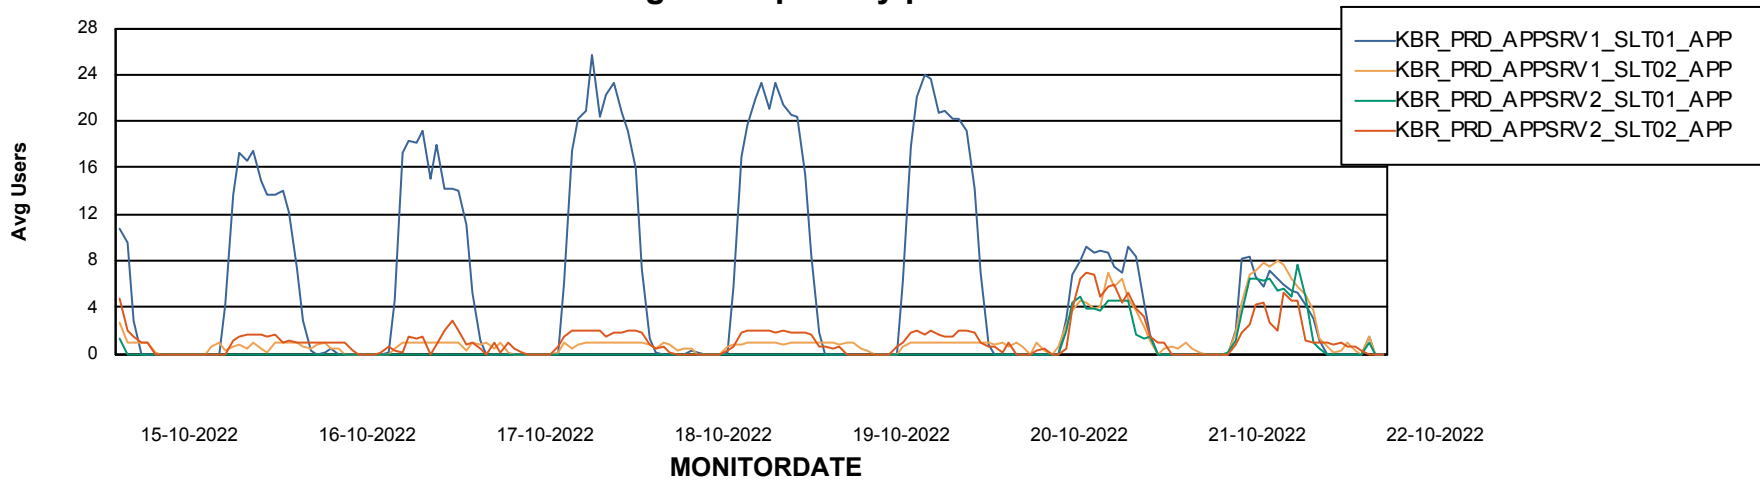

Avg users per day per ABS server