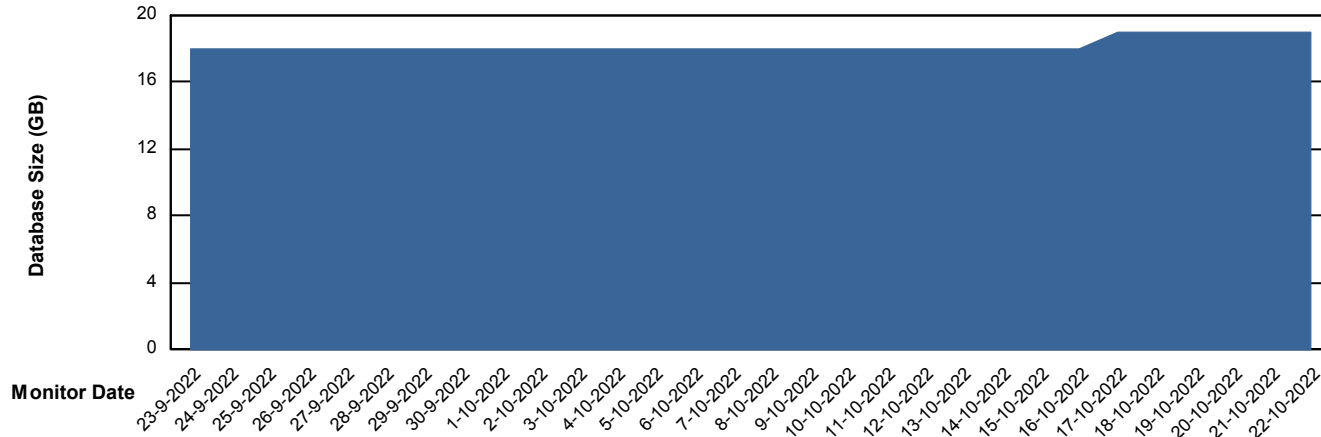

Harddisk Usage KBR_PRD_WEBSRV2

	Free disk space on / (%)	Total disk space on / (Gb)	Used disk space on / (Gb)	Free disk space on /boot (%)	Total disk space on /boot (Gb)	Used disk space on /boot (Gb)
22-10-2022	80	55	11	62	1	0
21-10-2022	80	55	11	62	1	0
20-10-2022	80	55	11	62	1	0
19-10-2022	80	55	11	62	1	0
18-10-2022	80	55	11	62	1	0
17-10-2022	80	55	11	62	1	0
16-10-2022	80	55	11	62	1	0

Weekly SLA Customer Report

Customer KBR_Production
Database ID 117

Database Performance BI-DBSRV_DB

Weekly SLA Customer Report

Customer KBR_Production
Database ID 117

Database Performance KBR_PRD_DB-SRV1_DB

Weekly SLA Customer Report

Customer KBR_Production
Database ID 117

DATABASE SIZE BI-DBSRV_DB

Database growth over last month

DATABASE SIZE KBR_PRD_DB-SRV1_DB

Database growth over last month

Weekly SLA Customer Report