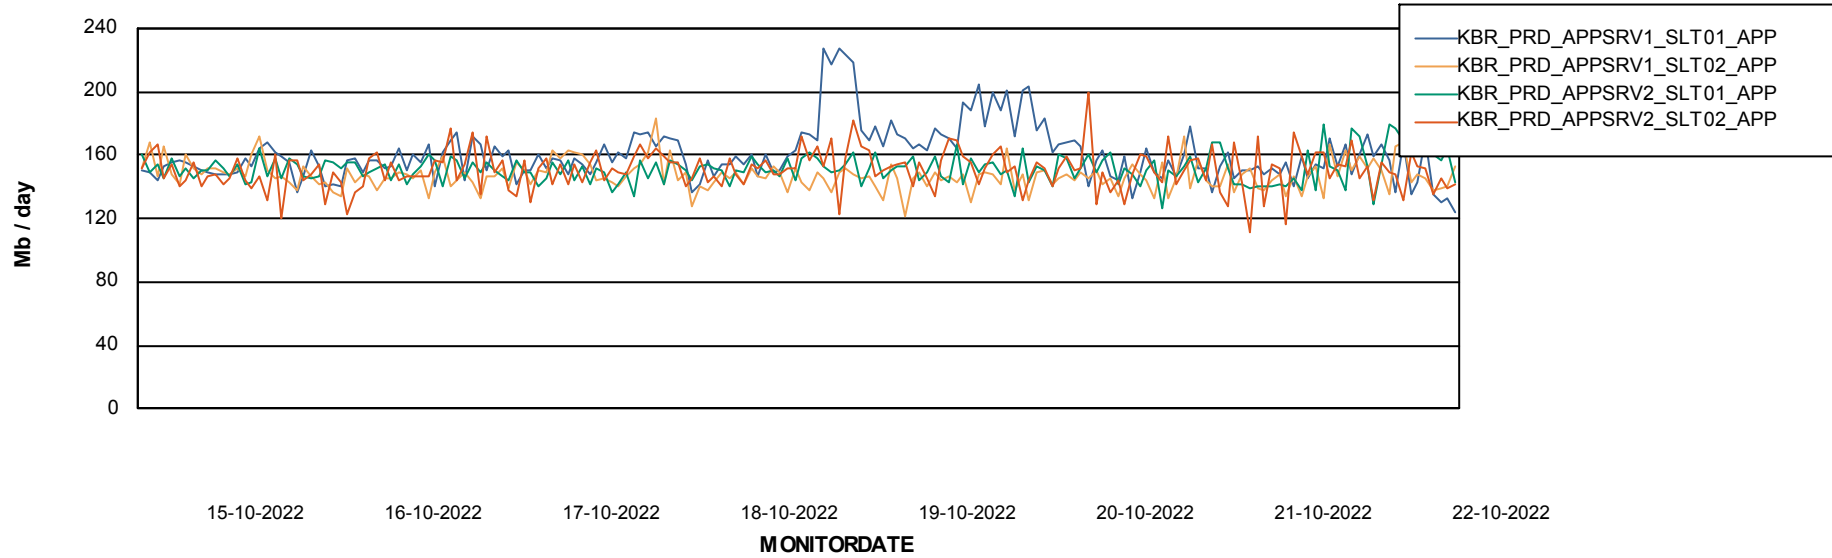

ABSSolute Application Server Services

Avg memory used per ABS Server Service