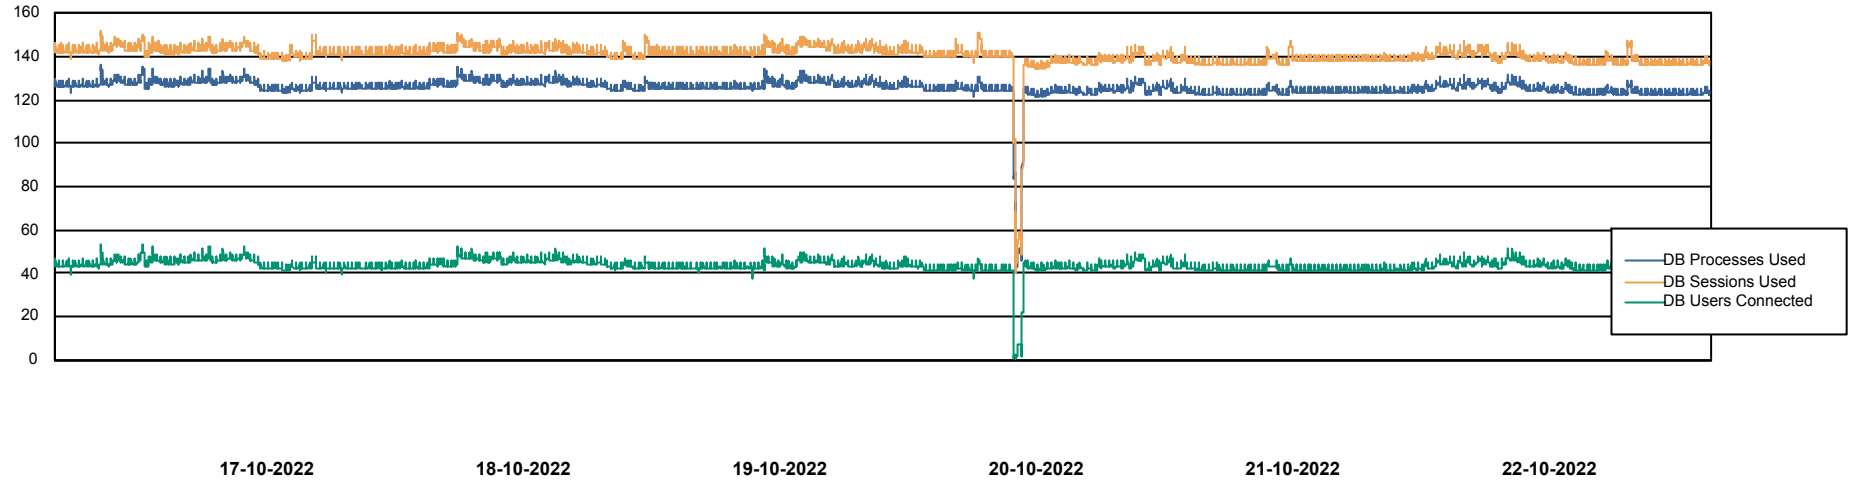

Weekly SLA Customer Report

Customer KBR_Production
Database ID 117

Database Performance BI-DBSRV_DB

Weekly SLA Customer Report

Customer KBR_Production
Database ID 117

Database Performance KBR_PRD_DB-SRV1_DB