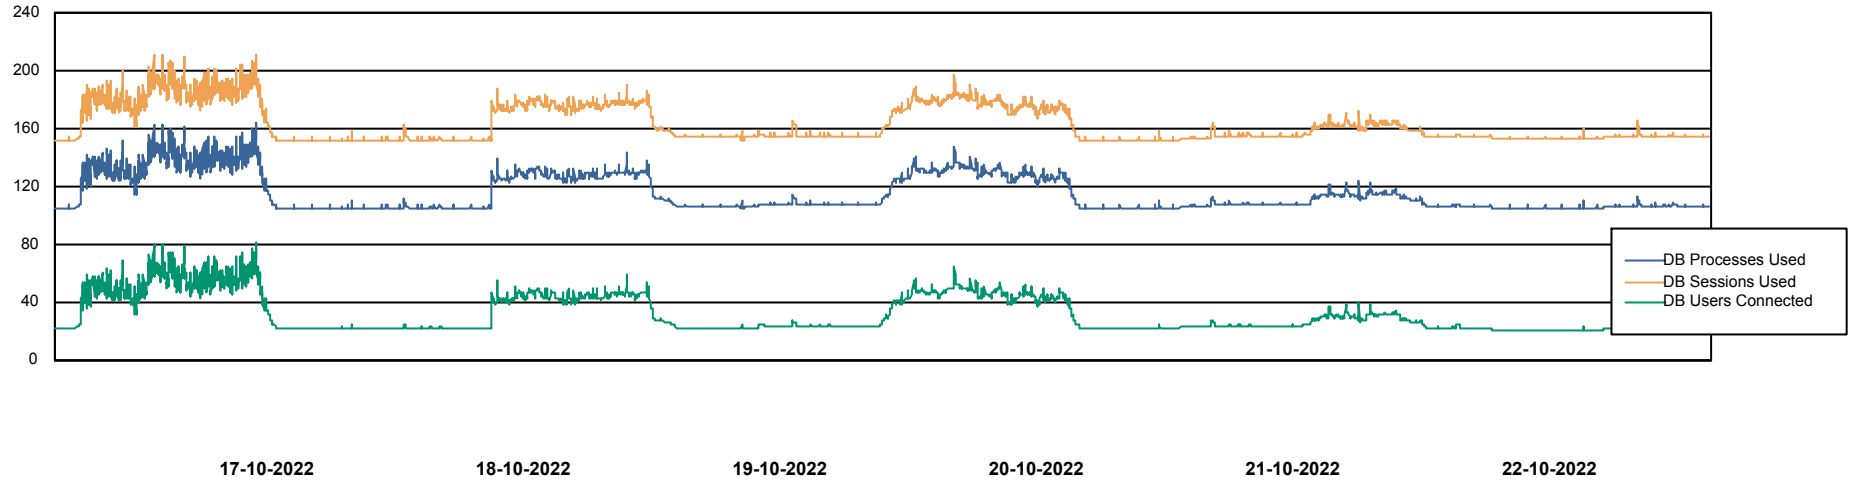

Database Performance HUE_PRD_S-ORAPROD2_DB