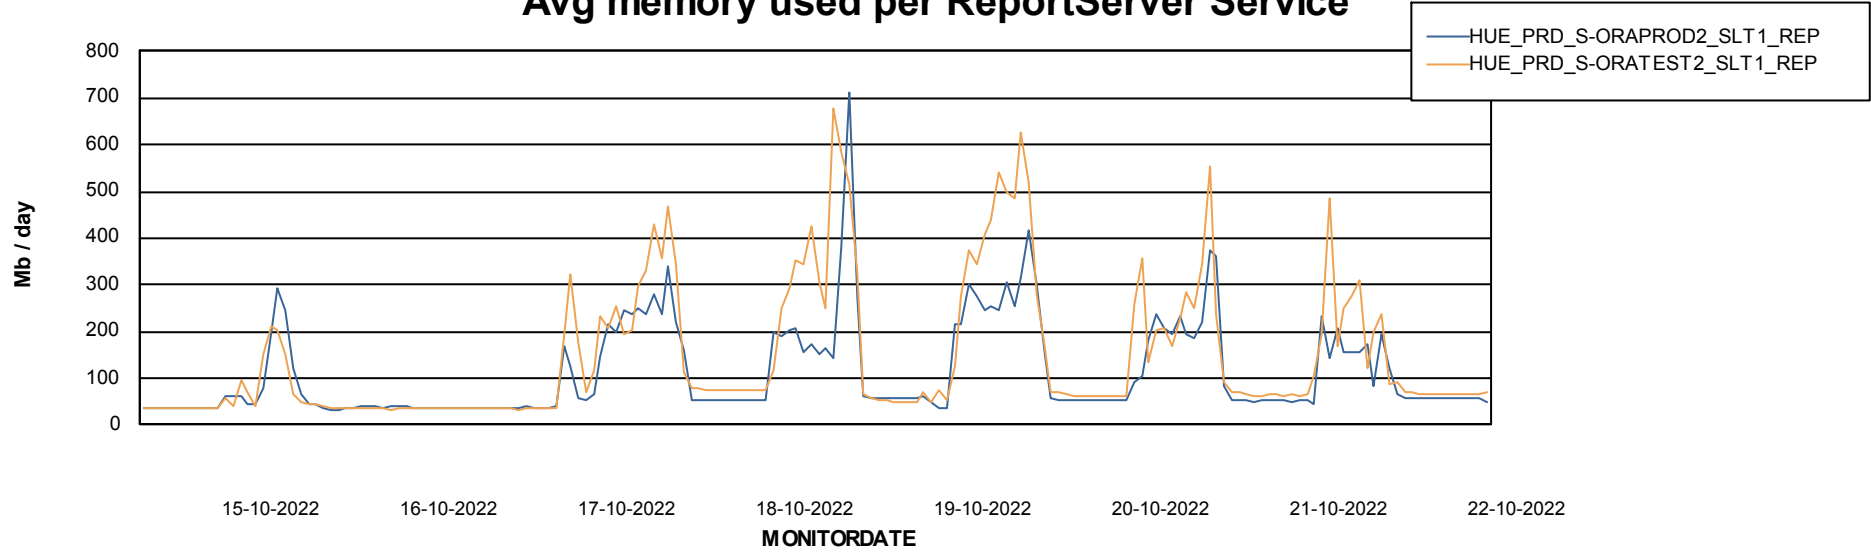

Avg memory used per ABS Server Service

Avg users per day per ABS server

Weekly SLA Customer Report

Customer HUE_Production
Database ID 154

ABSSolute Application ReportServer Services

Avg memory used per ReportServer Service