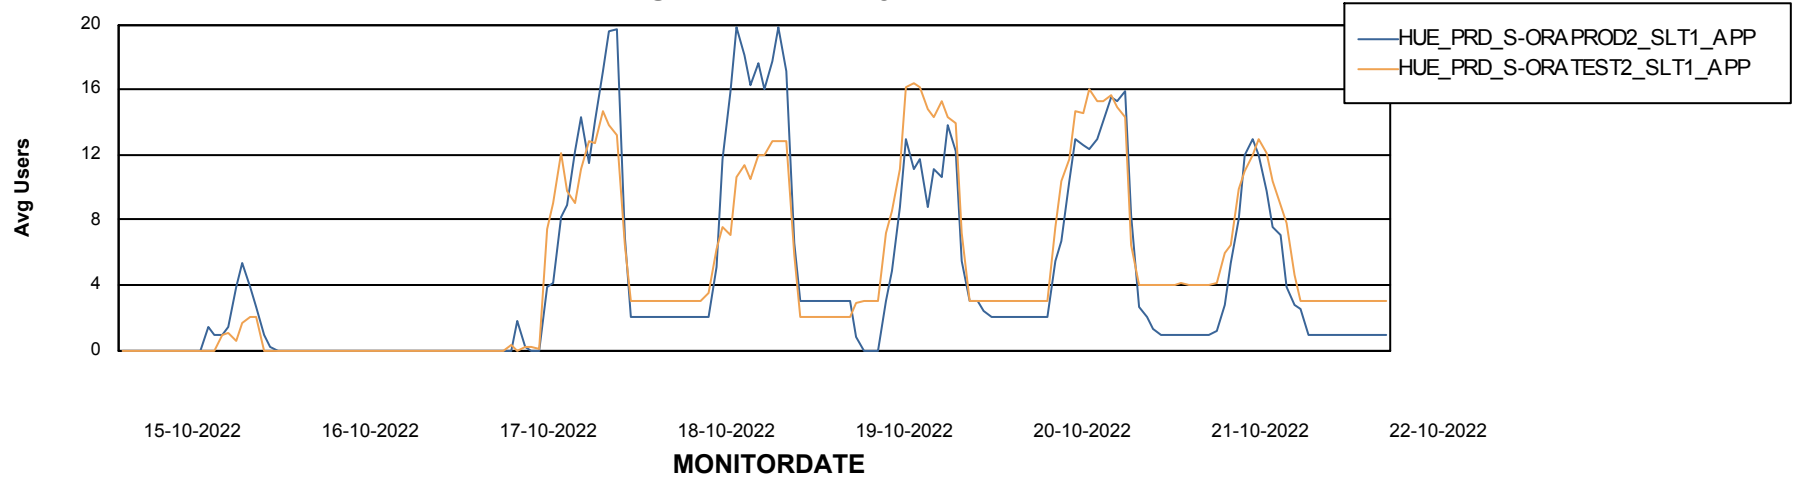

Avg users per day per ABS server