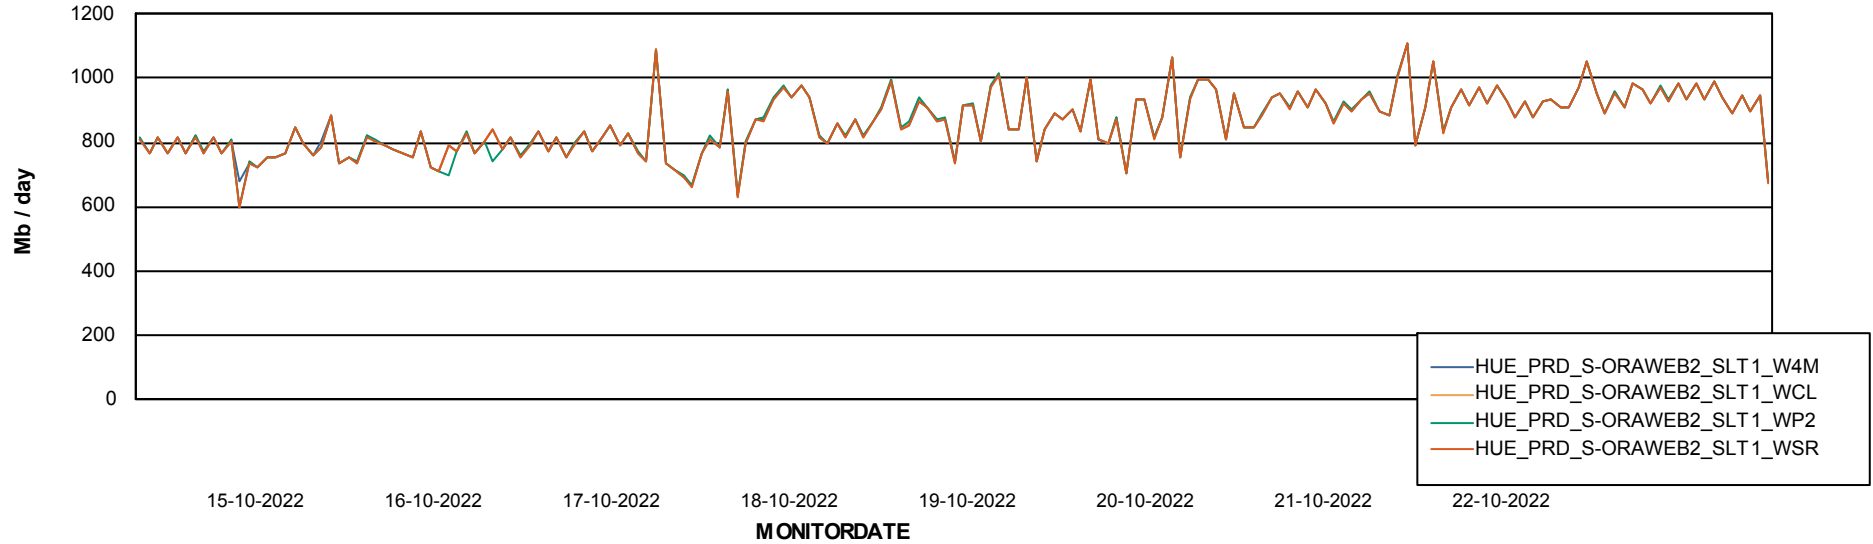

ABSSolute Web Component Services

Avg memory used per ABS Web component