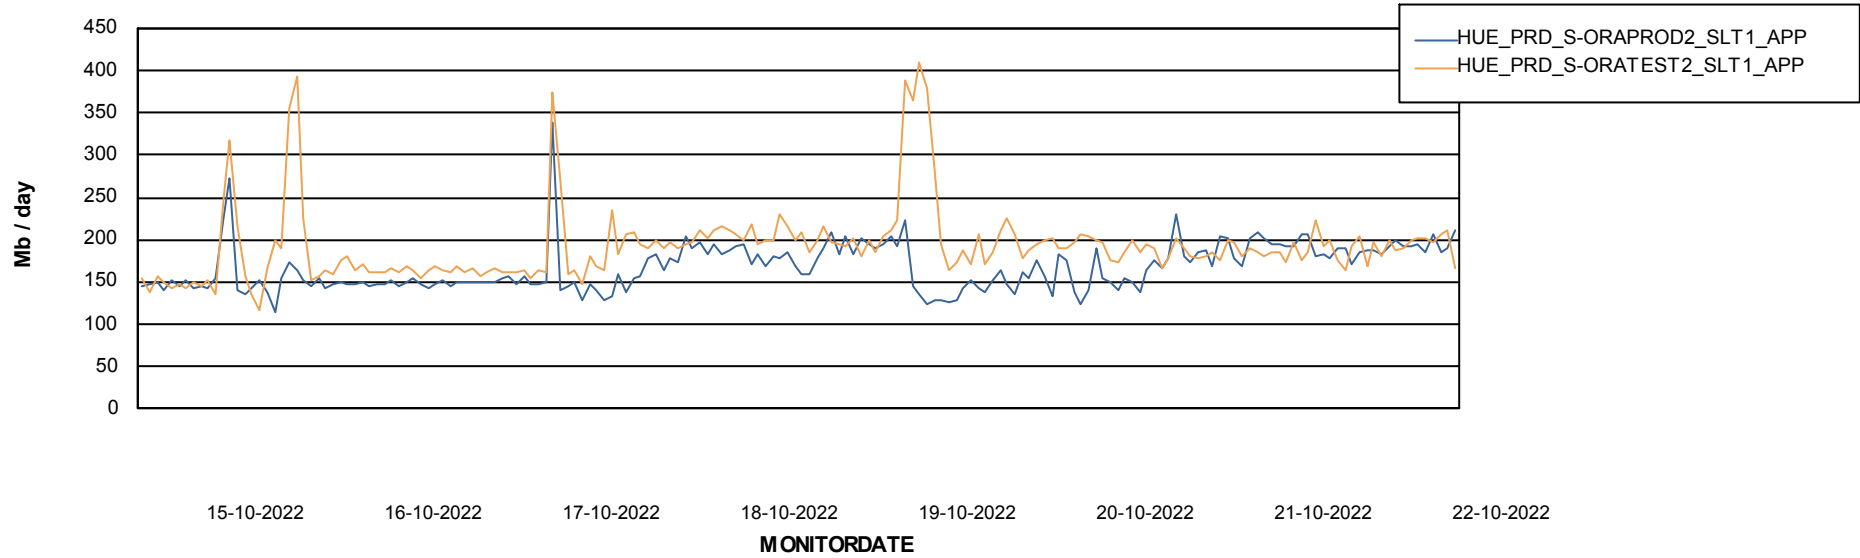

ABSSolute Application Server Services

Avg memory used per ABS Server Service