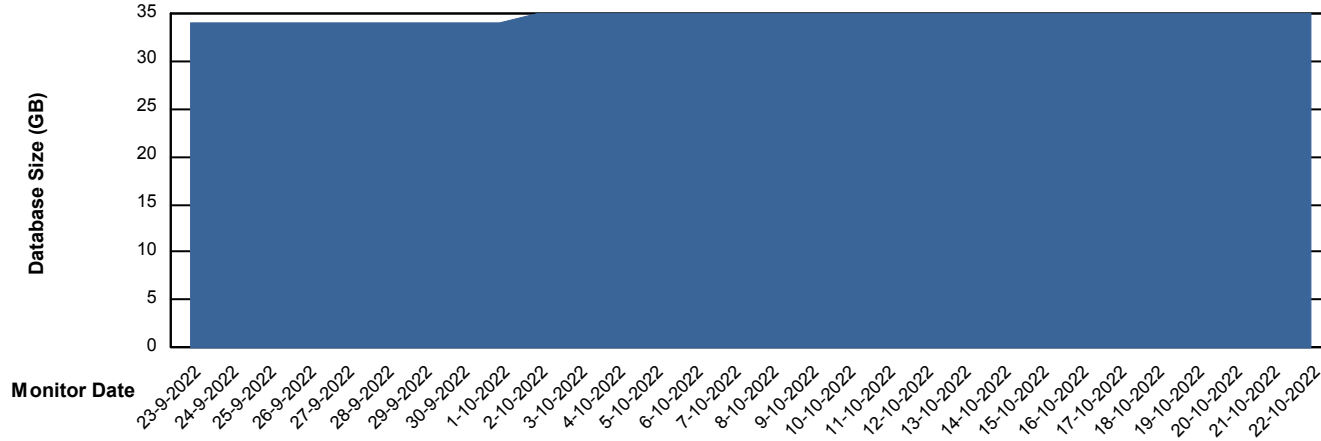

Customer ELJ Production
Database ID 72

Database Performance ELJDB_Standby

Weekly SLA Customer Report

Customer ELJ Production
Database ID 72

DATABASE SIZE ELJDB_BI

Database growth over last month

DATABASE SIZE ELJDB_Production

Database growth over last month

Weekly SLA Customer Report

Customer ELJ Production
Database ID 72

Database Tablespace ELJDB_BI

Date	Tablespace Name	Filesize (Gb)	Usedsize (Gb)	Percentage free
22-10-2022	ABSDATA	21	14	35
	INDX	23	18	20
21-10-2022	ABSDATA	21	14	35
	INDX	23	18	20
20-10-2022	ABSDATA	21	14	35
	INDX	23	18	20
19-10-2022	ABSDATA	21	14	35
	INDX	23	18	20
18-10-2022	ABSDATA	21	14	35
	INDX	23	18	21
17-10-2022	ABSDATA	21	14	35
	INDX	23	18	21
16-10-2022	ABSDATA	21	14	35
	INDX	23	18	21