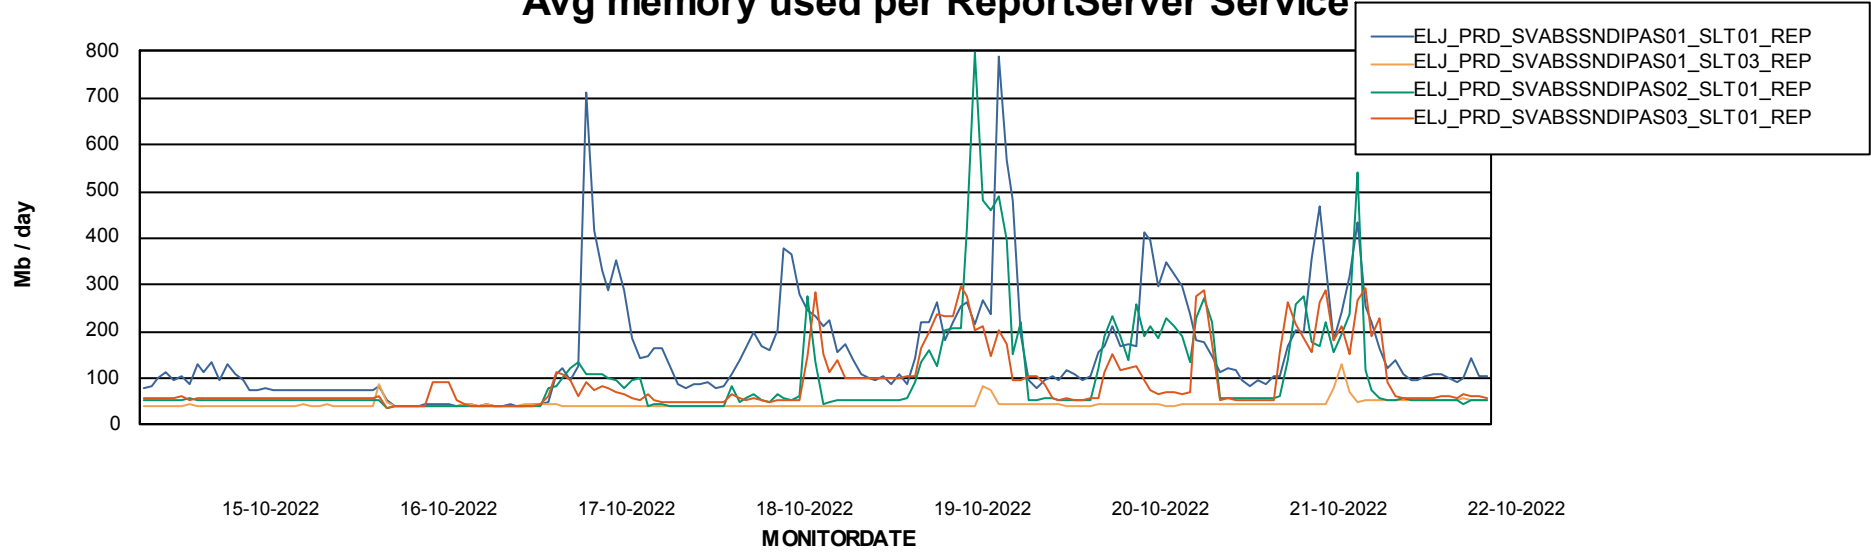

Avg memory used per ABS Server Service

Avg users per day per ABS server

Weekly SLA Customer Report

Customer ELJ Production
Database ID 72

ABSSolute Application ReportServer Services

Avg memory used per ReportServer Service