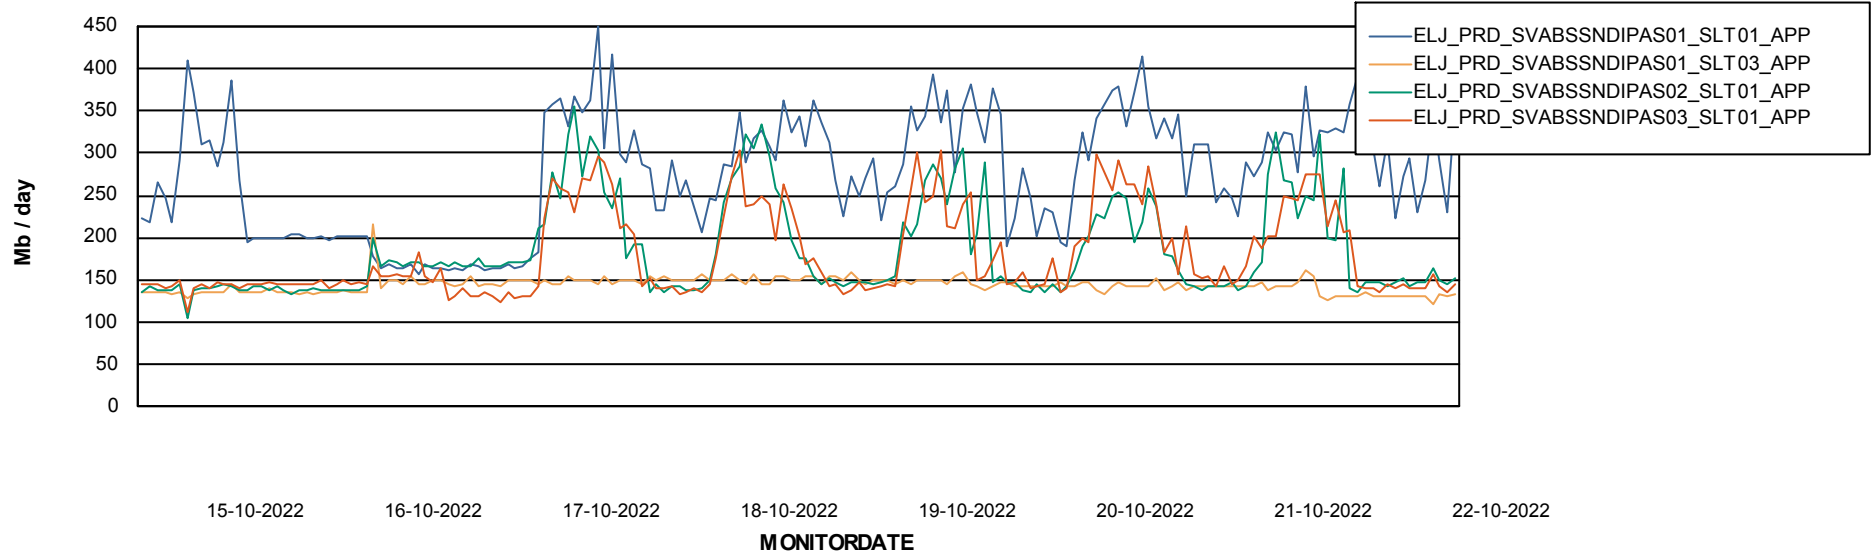

ABSSolute Application Server Services

Avg memory used per ABS Server Service