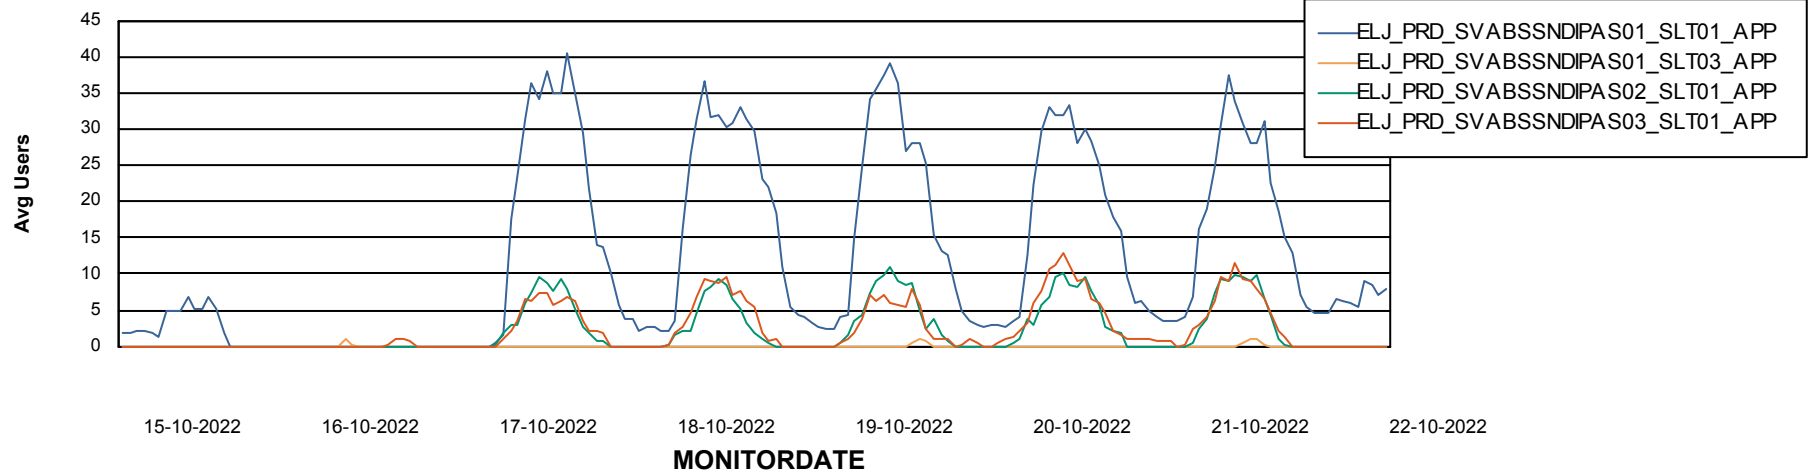

Avg users per day per ABS server