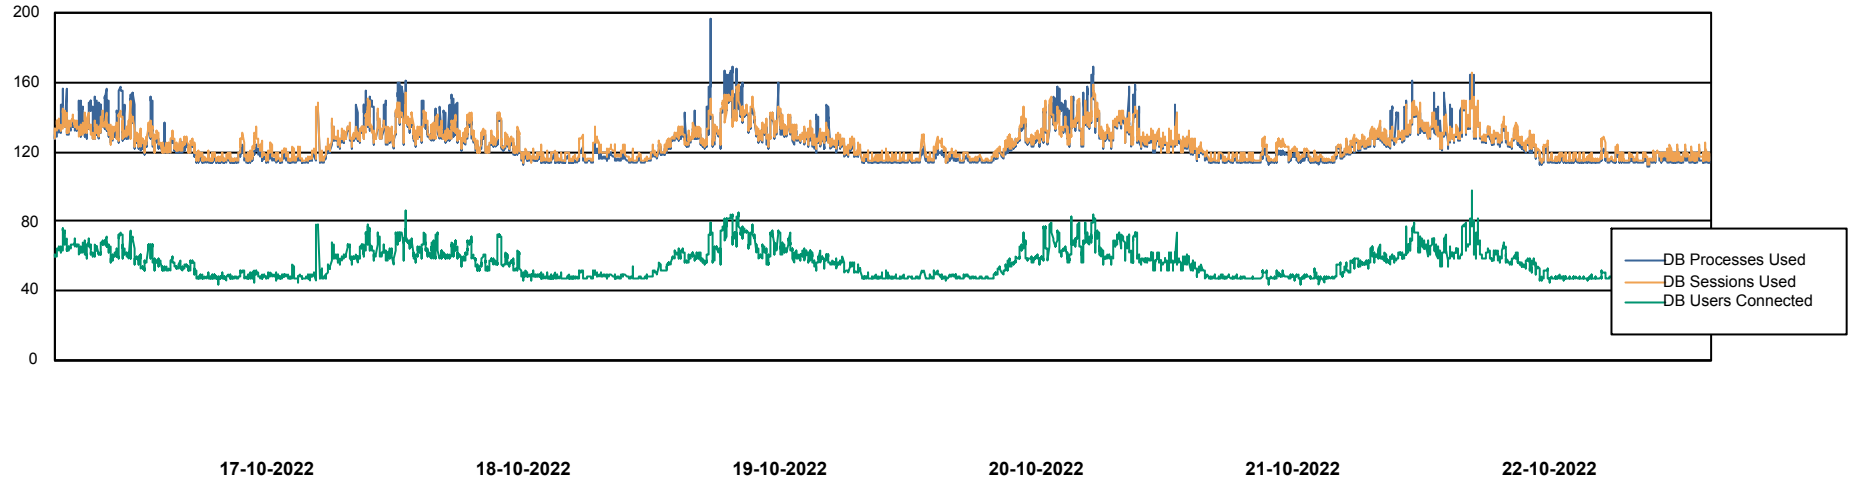

Harddisk Usage ELJ_PRD_SVABSSNDIPDB02

	Free disk space on / (%)	Total disk space on / (Gb)	Used disk space on / (Gb)	Free disk space on /boot (%)	Total disk space on /boot (Gb)	Used disk space on /boot (Gb)	Free disk space on /u01 (%)	Total disk space on /u01 (Gb)	Used disk space on /u01 (Gb)
22-10-2022	81	160	30	26	0	0	70	600	181
21-10-2022	81	160	30	26	0	0	70	600	181
20-10-2022	81	160	30	26	0	0	70	600	181
19-10-2022	81	160	30	26	0	0	70	600	181
18-10-2022	81	160	30	26	0	0	70	600	181
17-10-2022	81	160	30	26	0	0	70	600	182
16-10-2022	81	160	30	26	0	0	70	600	181

Weekly SLA Customer Report

Customer ELJ Production
Database ID 72

Database Performance ELJDB_BI

Weekly SLA Customer Report

Customer ELJ Production
Database ID 72

Database Performance ELJDB_Production

Weekly SLA Customer Report