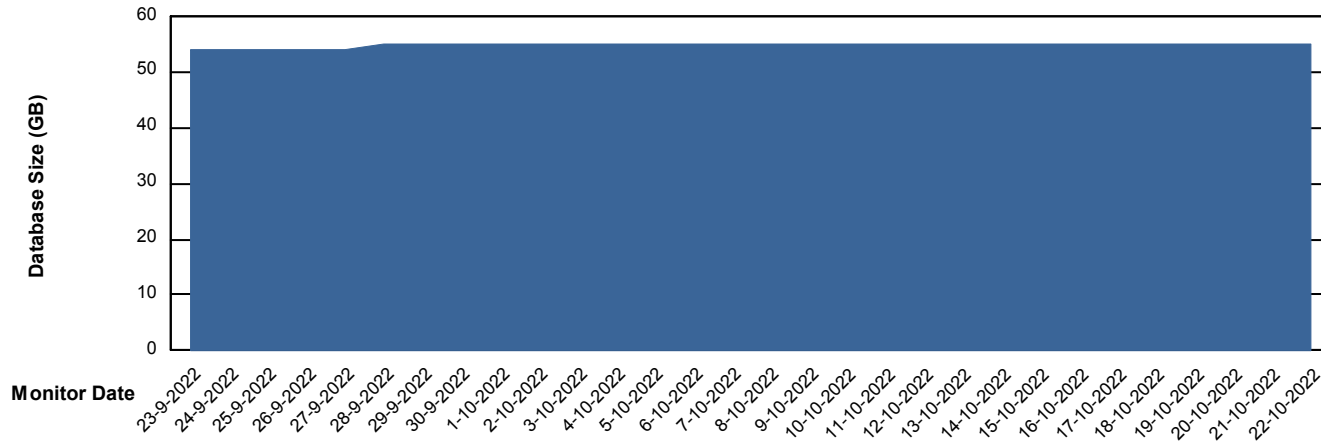

Customer ELJ Production
Database ID 72

Database Performance ELJDB_Standby

Weekly SLA Customer Report

Customer ELJ Production
Database ID 72

DATABASE SIZE ELJDB_BI

Database growth over last month

DATABASE SIZE ELJDB_Production

Database growth over last month

Weekly SLA Customer Report

Customer ELJ Production
Database ID 72

Database Tablespace ELJDB_BI

Date	Tablespace Name	Filesize (Gb)	Usedsize (Gb)	Percentage free
22-10-2022	ABSDATA	21	14	35
	INDX	23	18	20
21-10-2022	ABSDATA	21	14	35
	INDX	23	18	20
20-10-2022	ABSDATA	21	14	35
	INDX	23	18	20
19-10-2022	ABSDATA	21	14	35
	INDX	23	18	20
18-10-2022	ABSDATA	21	14	35
	INDX	23	18	21
17-10-2022	ABSDATA	21	14	35
	INDX	23	18	21
16-10-2022	ABSDATA	21	14	35
	INDX	23	18	21