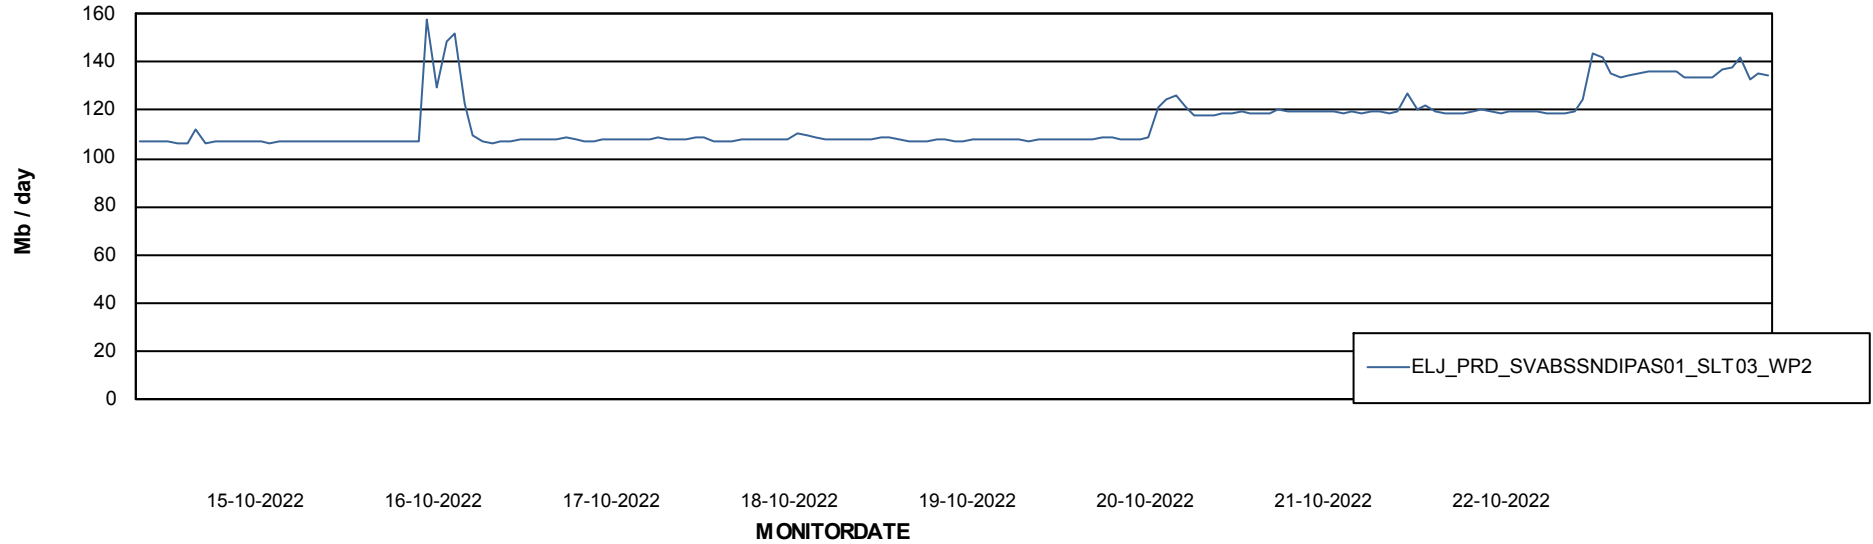

ABSSolute Web Component Services

Avg memory used per ABS Web component