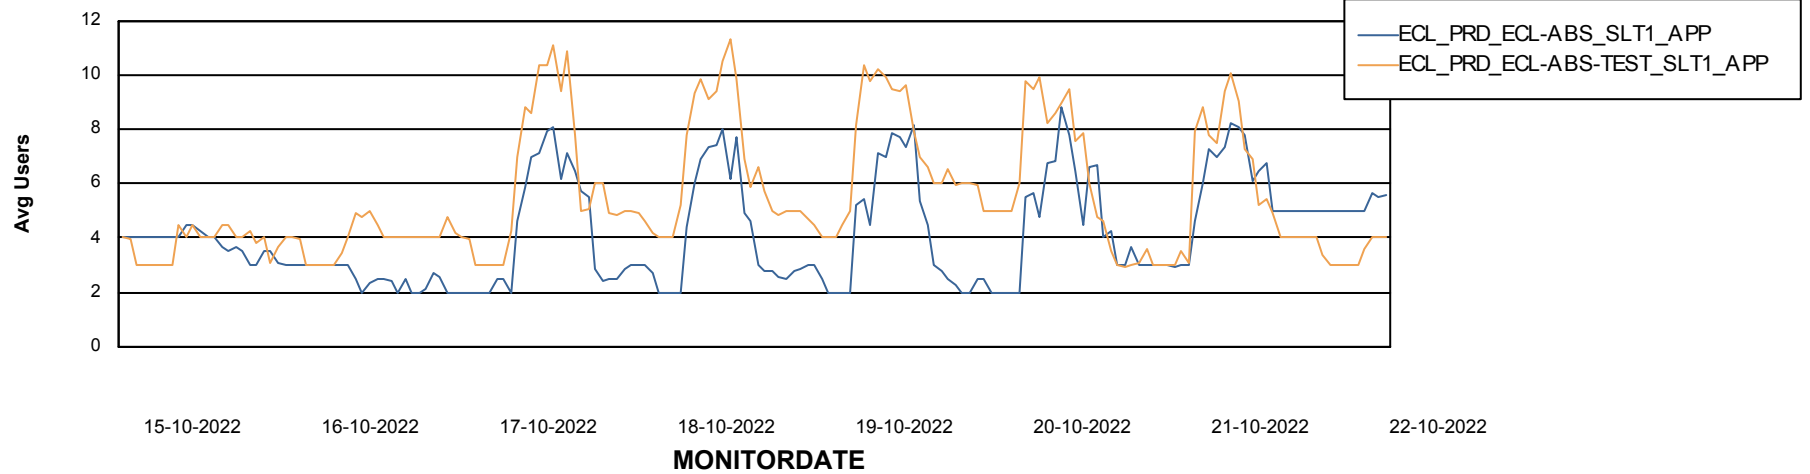

Avg users per day per ABS server