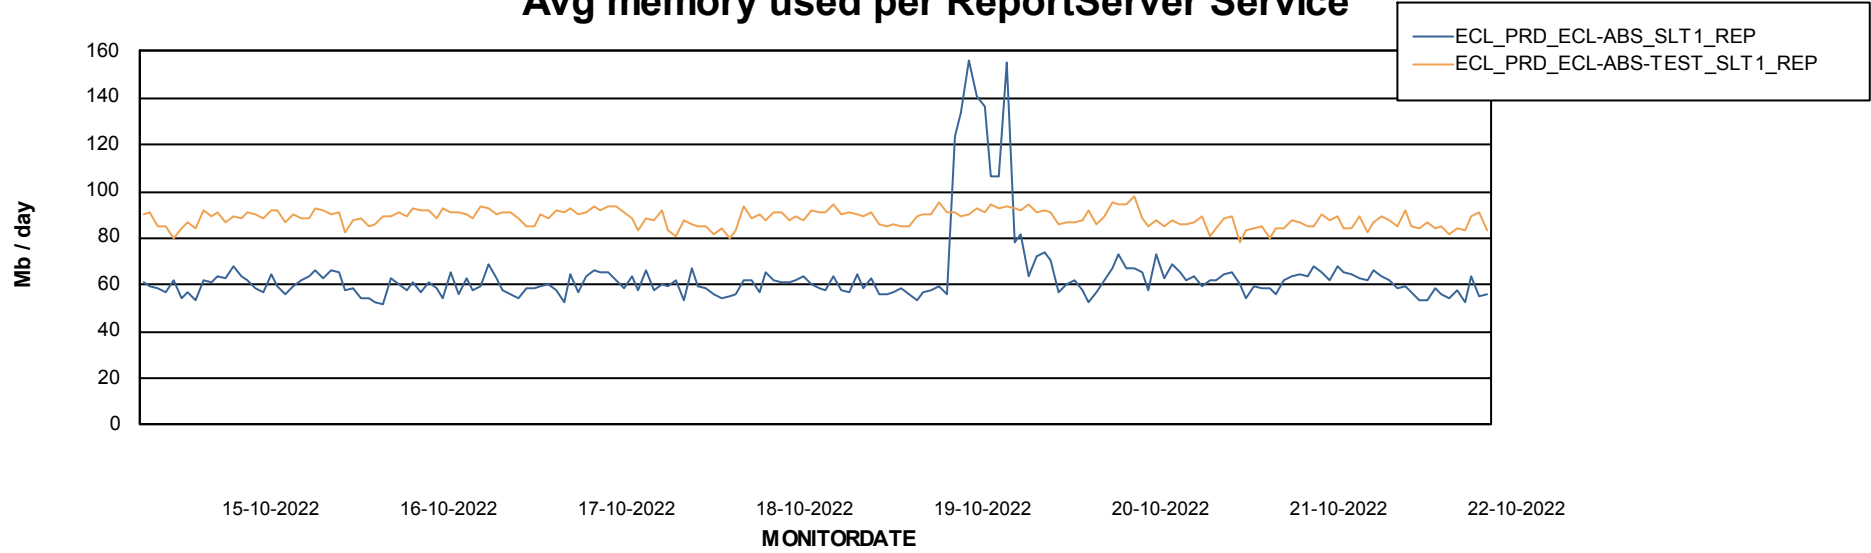

ABSSolute Application ReportServer Services

Avg memory used per ReportServer Service