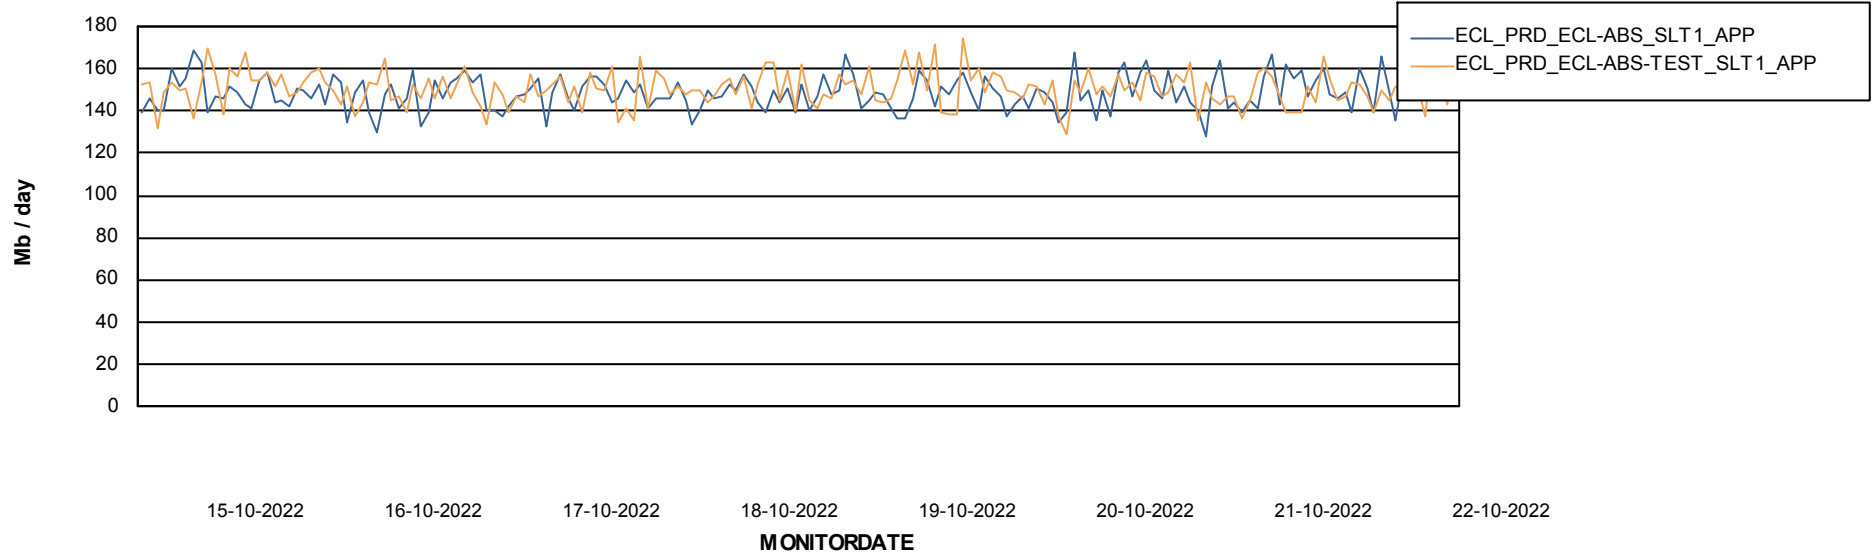

ABSSolute Application Server Services

Avg memory used per ABS Server Service