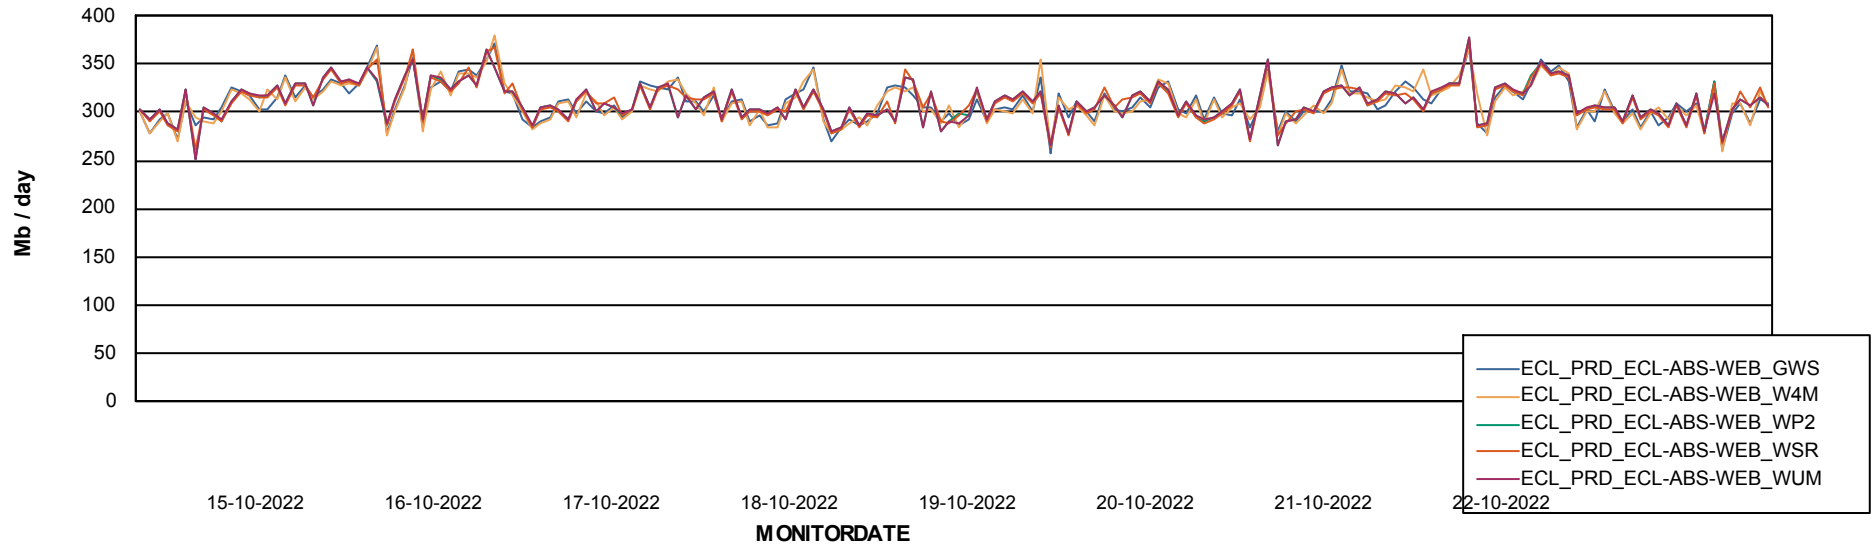

ABSSolute Web Component Services

Avg memory used per ABS Web component