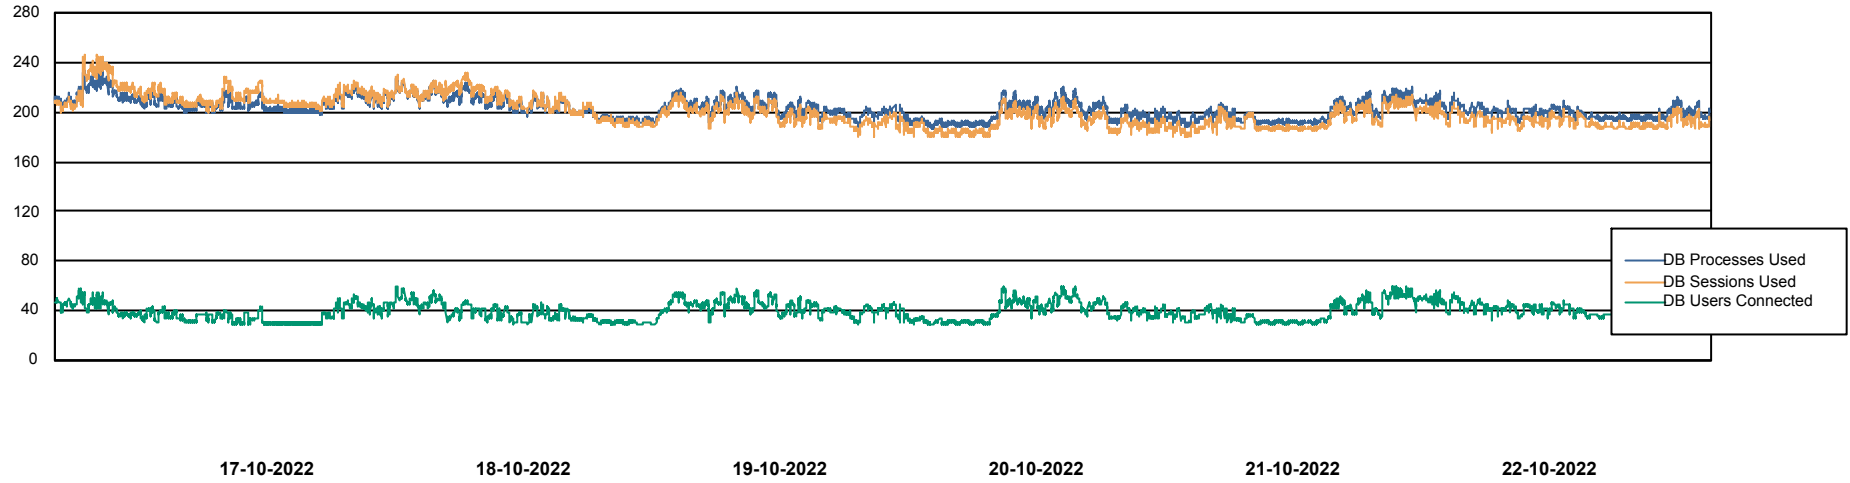

Database Performance ECLDB_Production