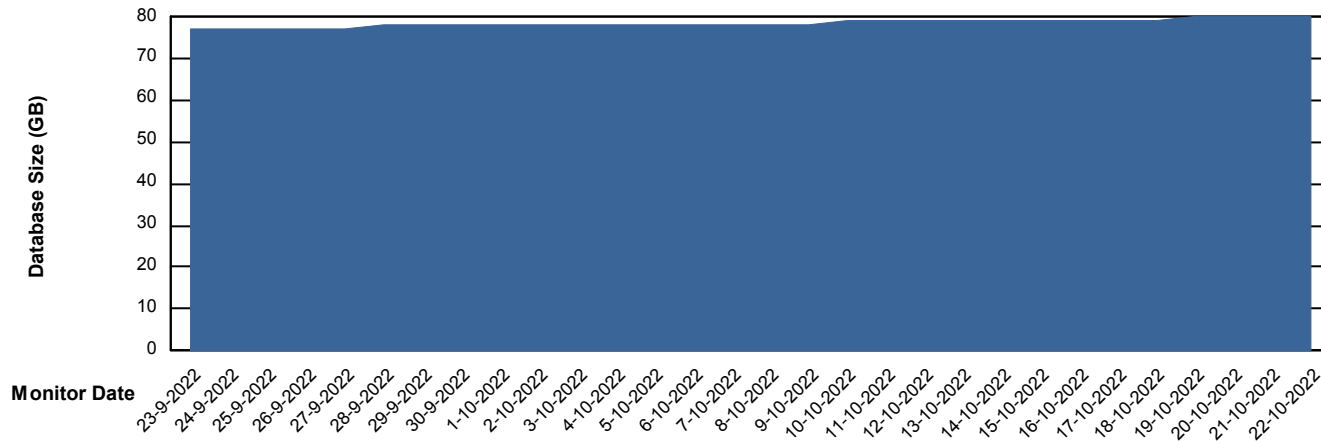

DATABASE SIZE ECLDB_Production

Database growth over last month