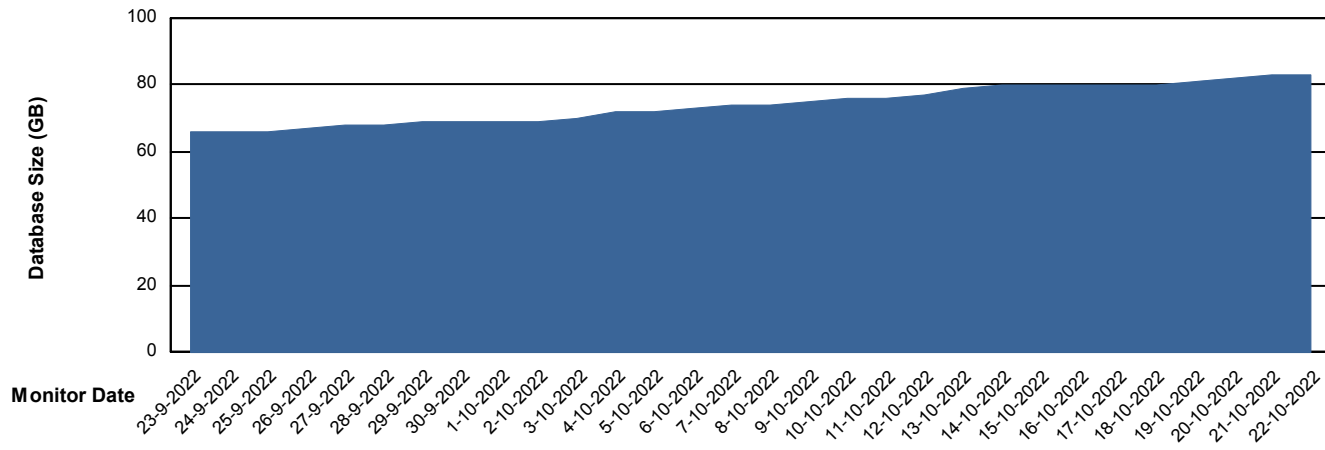

Weekly SLA Customer Report

Customer DFD_Production
Database ID 39

Database Performance DFDDB_Production

DATABASE SIZE DFDDB_Production

Database growth over last month

Weekly SLA Customer Report

Customer DFD_Production
Database ID 39

Database Tablespace DFDDB_Production

Date	Tablespace Name	Filesize (Gb)	Usedsize (Gb)	Percentage free
22-10-2022	ABSDATA	83	0	100
	INDX	161	80	50
21-10-2022	ABSDATA	83	0	100
	INDX	161	80	50
20-10-2022	ABSDATA	83	0	100
	INDX	161	79	51
19-10-2022	ABSDATA	83	0	100
	INDX	161	79	51
18-10-2022	ABSDATA	83	0	100
	INDX	161	77	52
17-10-2022	ABSDATA	83	0	100
	INDX	161	77	52
16-10-2022	ABSDATA	83	0	100
	INDX	161	77	52