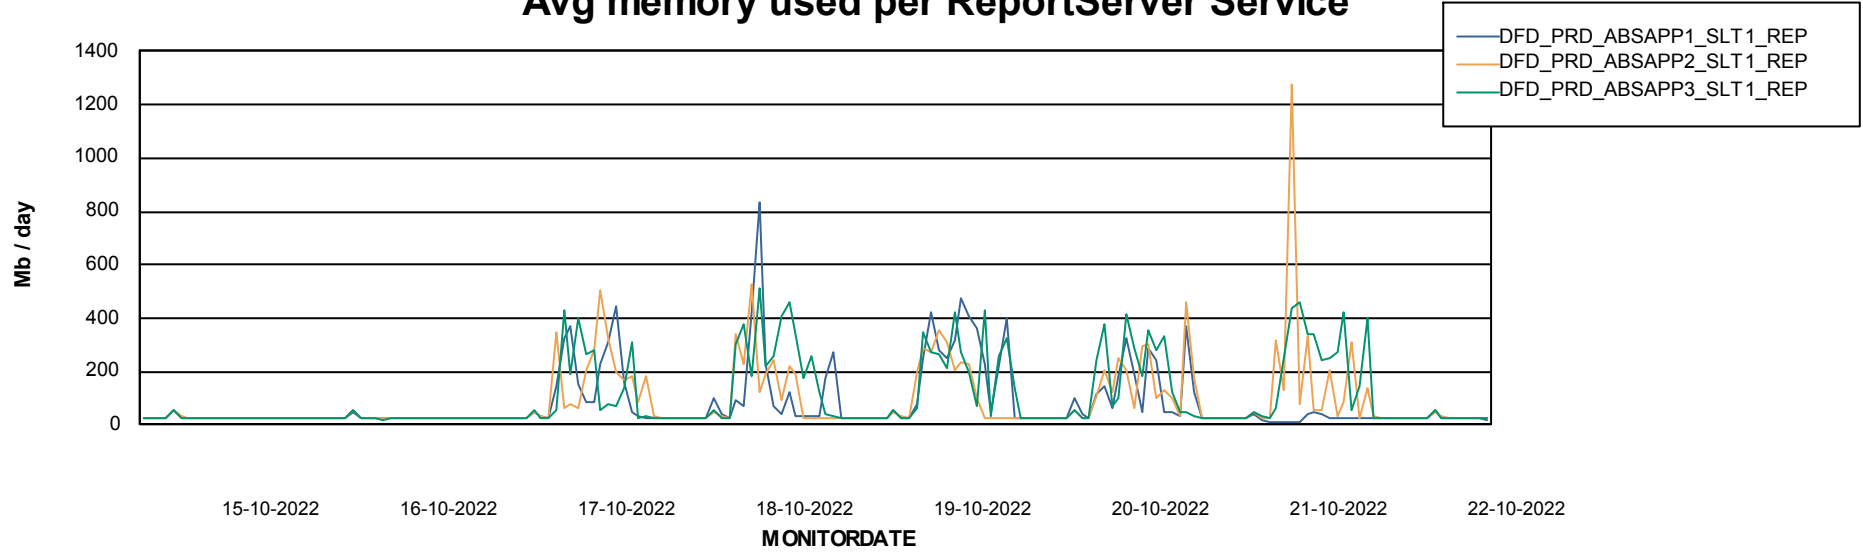

ABSSolute Application ReportServer Services

Avg memory used per ReportServer Service