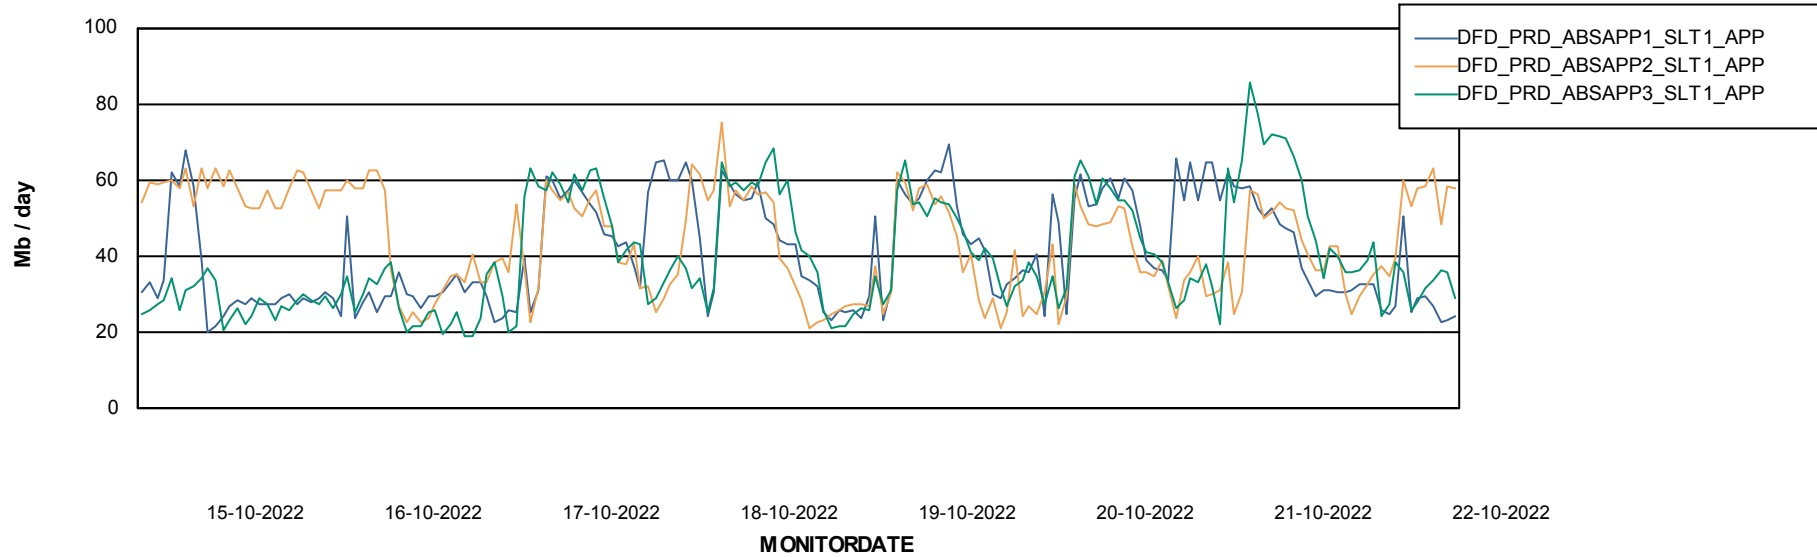

Weekly SLA Customer Report

Customer DFD_Production
Database ID 39

Database Performance DFDDB_Production

DATABASE SIZE DFDDB_Production

Database growth over last month

Weekly SLA Customer Report

Customer DFD_Production
Database ID 39

Database Tablespace DFDDB_Production

Date	Tablespace Name	Filesize (Gb)	Usedsize (Gb)	Percentage free
22-10-2022	ABSDATA	83	0	100
	INDX	161	80	50
21-10-2022	ABSDATA	83	0	100
	INDX	161	80	50
20-10-2022	ABSDATA	83	0	100
	INDX	161	79	51
19-10-2022	ABSDATA	83	0	100
	INDX	161	79	51
18-10-2022	ABSDATA	83	0	100
	INDX	161	77	52
17-10-2022	ABSDATA	83	0	100
	INDX	161	77	52
16-10-2022	ABSDATA	83	0	100
	INDX	161	77	52

Weekly SLA Customer Report

Customer DFD_Production
Database ID 39

ABSSolute Application Server Services

Avg memory used per ABS Server Service

Avg users per day per ABS server

Weekly SLA Customer Report

Customer DFD_Production
Database ID 39