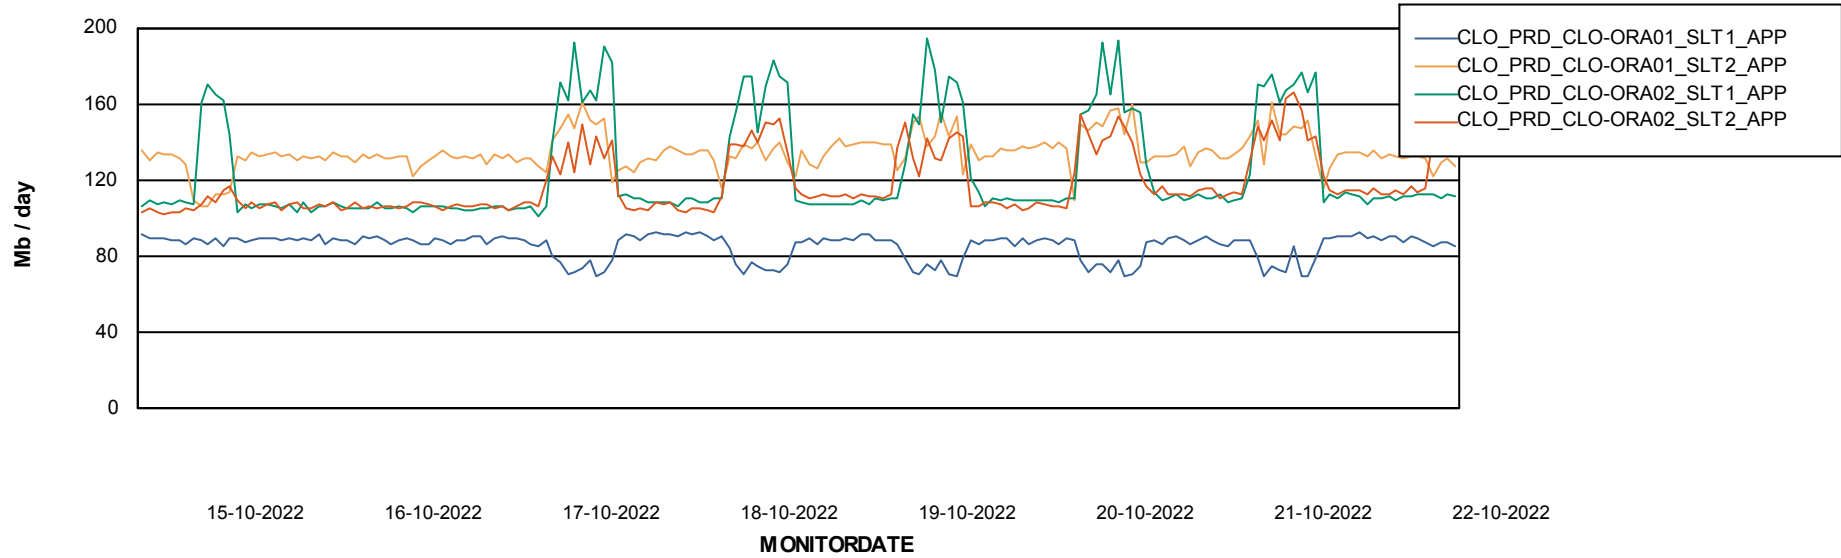

ABSSolute Application Server Services

Avg memory used per ABS Server Service