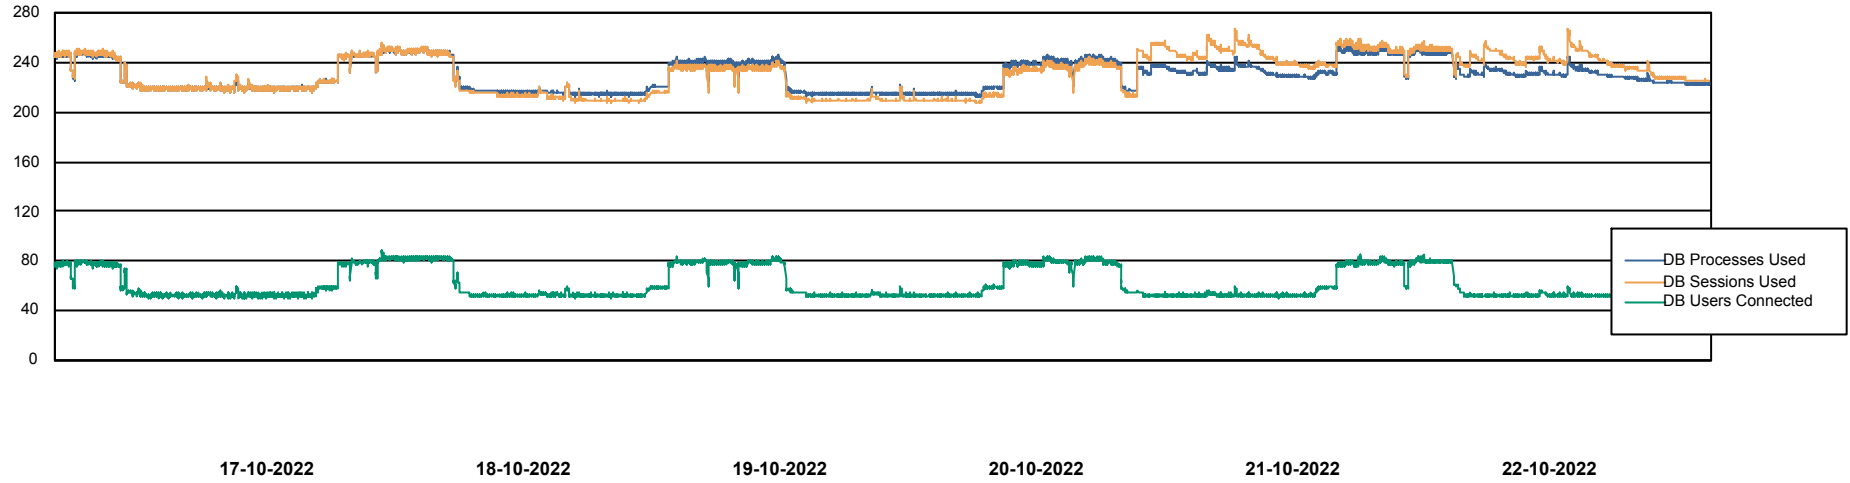

Database Performance CLODB_PRD_CLO-ORA01