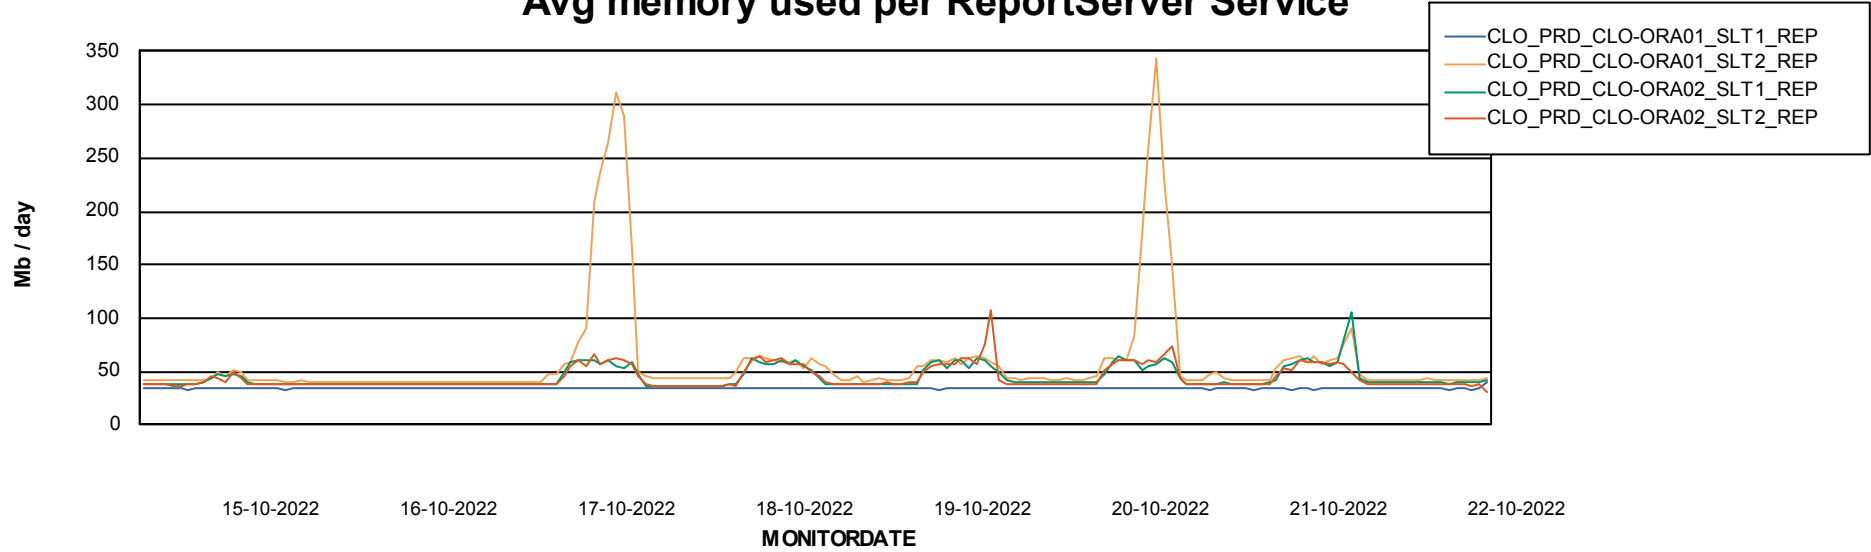

ABSSolute Application ReportServer Services

Avg memory used per ReportServer Service