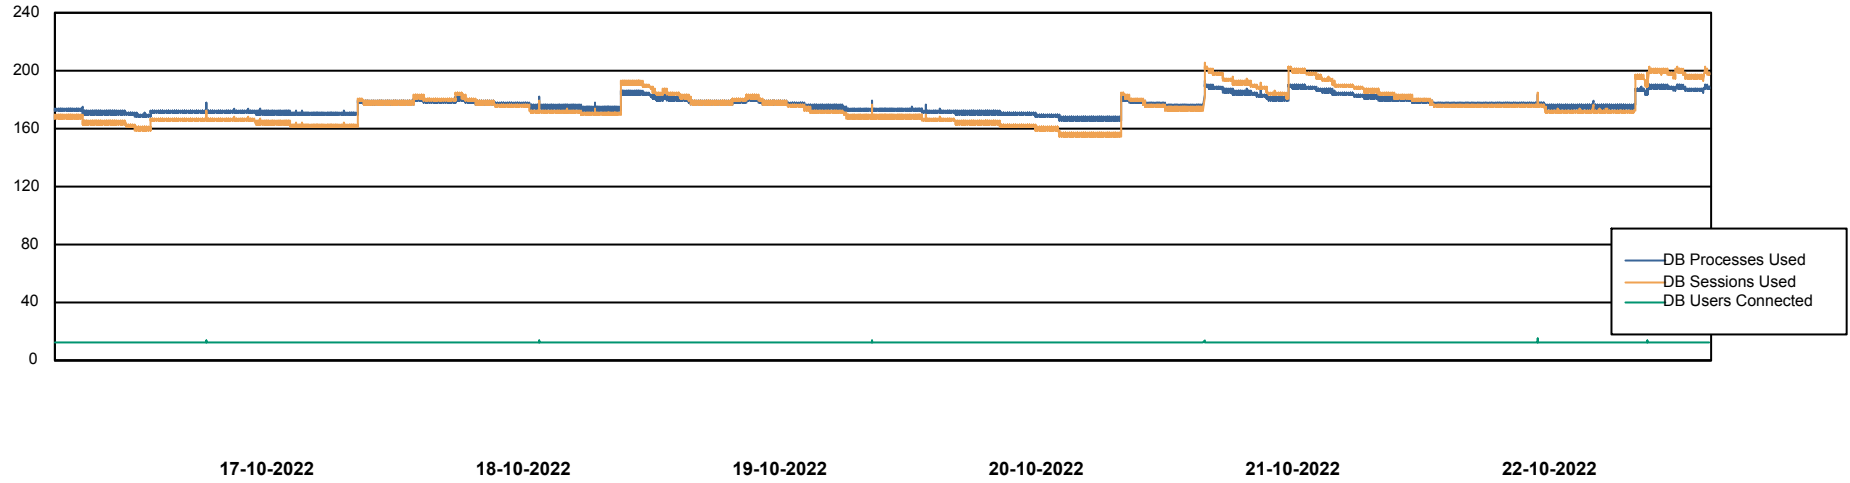

Database Performance CLODB_TEST_CLO-ORA02