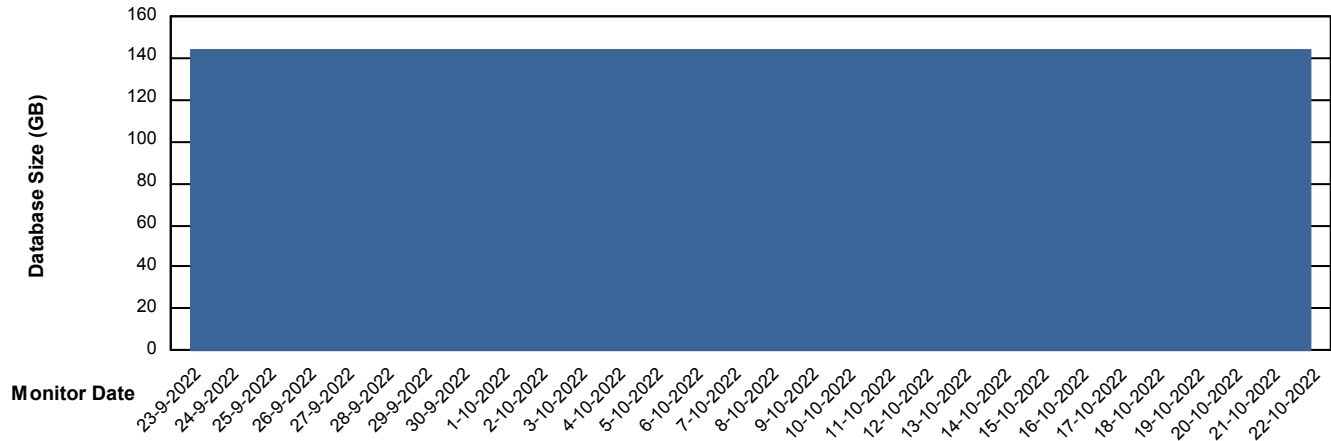

DATABASE SIZE CLODB_TEST_CLO-ORA02

Database growth over last month