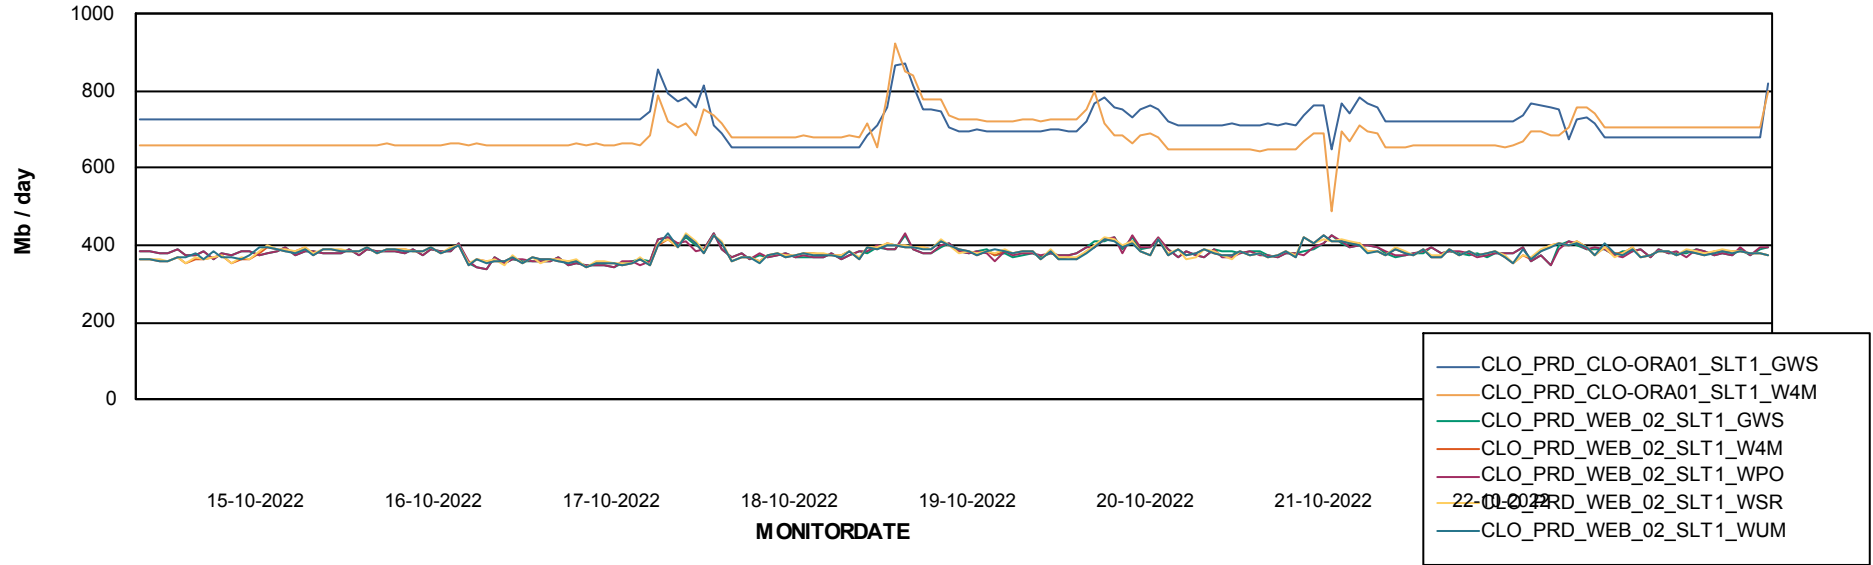

ABSSolute Web Component Services

Avg memory used per ABS Web component