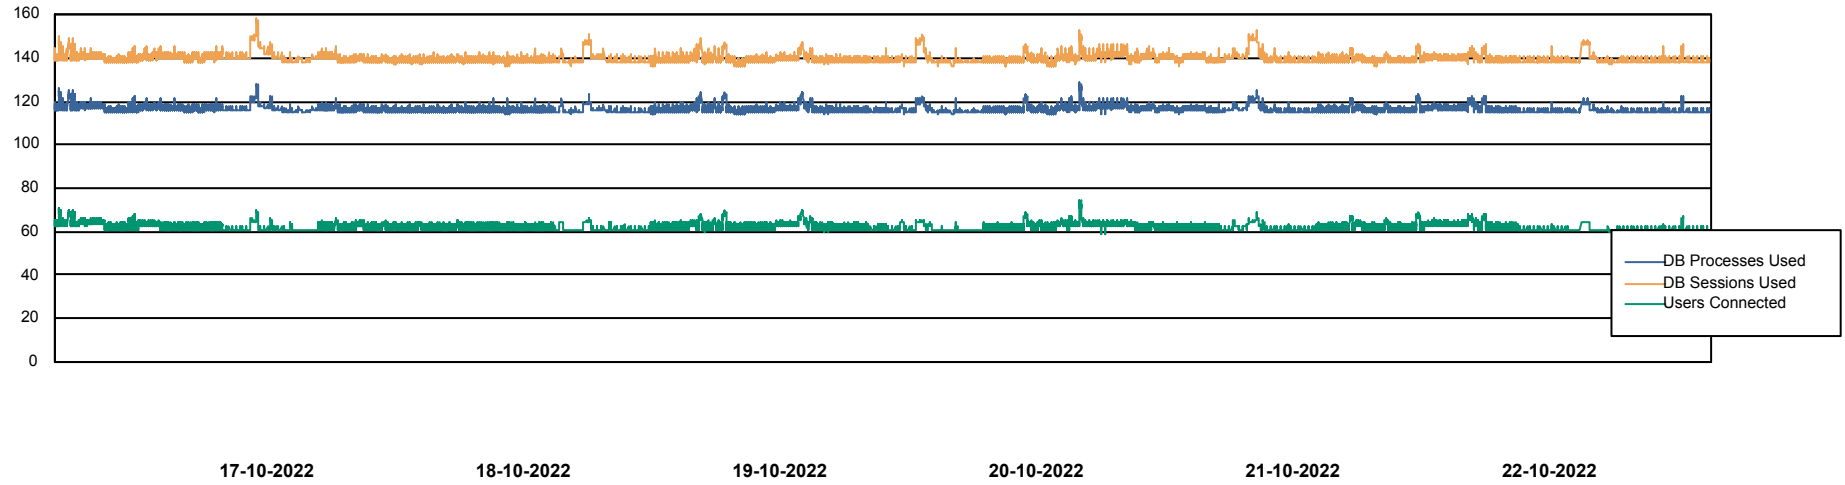

Database Performance CIWDB_Production