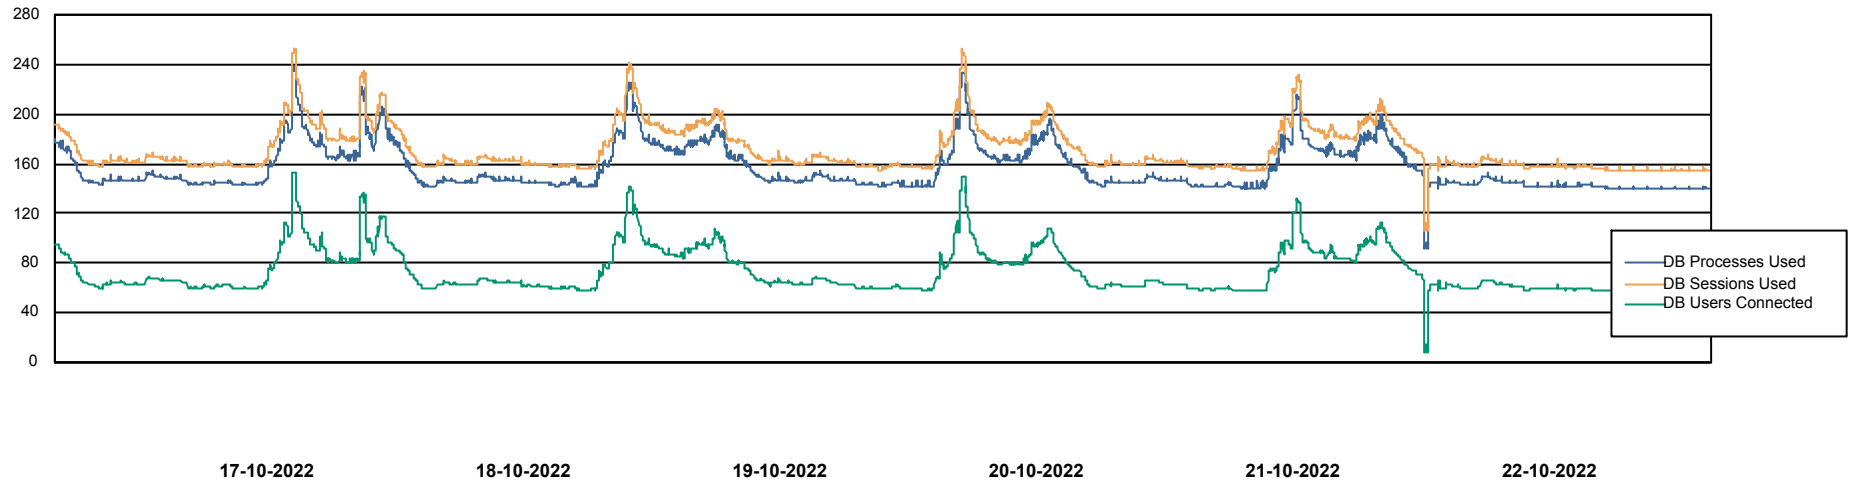

Weekly SLA Customer Report

Customer AUJ Production
Database ID 41

Database Performance AUJ Prod. BI DB (PABSBI1 server)

Weekly SLA Customer Report

Customer AUJ Production
Database ID 41

Database Performance AUJ_DB1_Primary