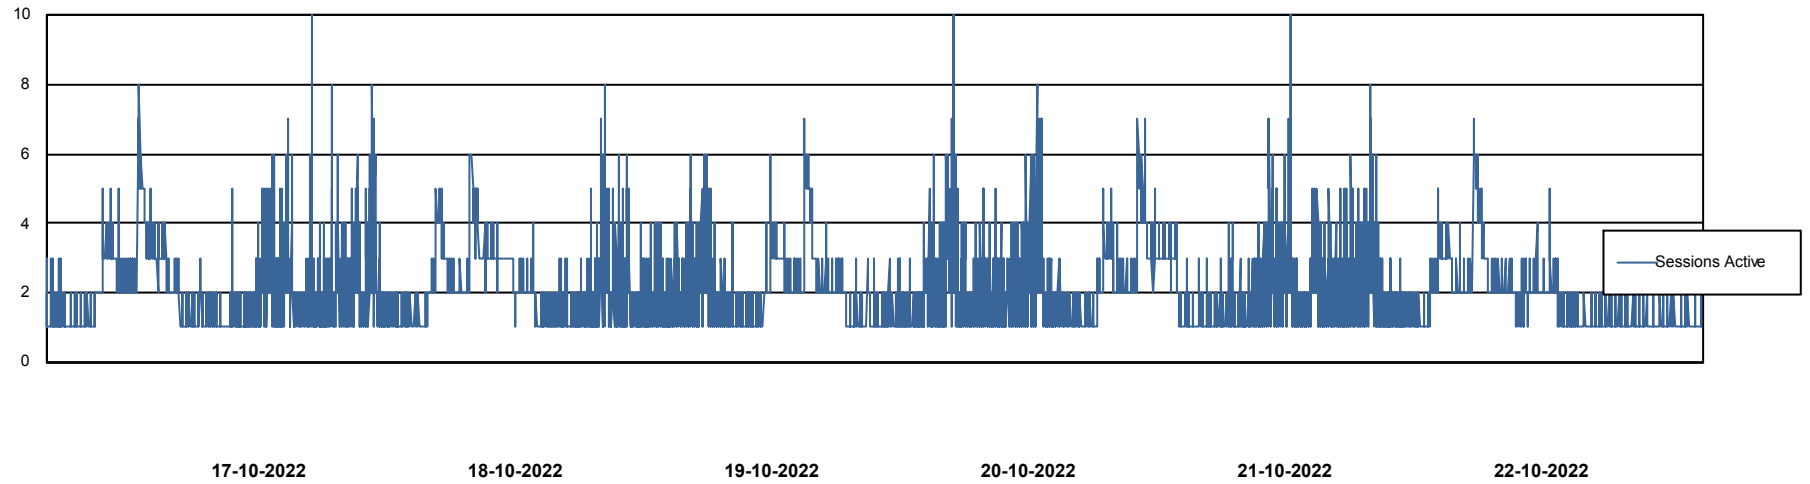

Weekly SLA Customer Report

Customer AUJ Production
Database ID 41

Database Performance AUJ Prod. BI DB (PABSBI1 server)

Weekly SLA Customer Report

Customer AUJ Production
Database ID 41

Database Performance AUJ_DB1_Primary