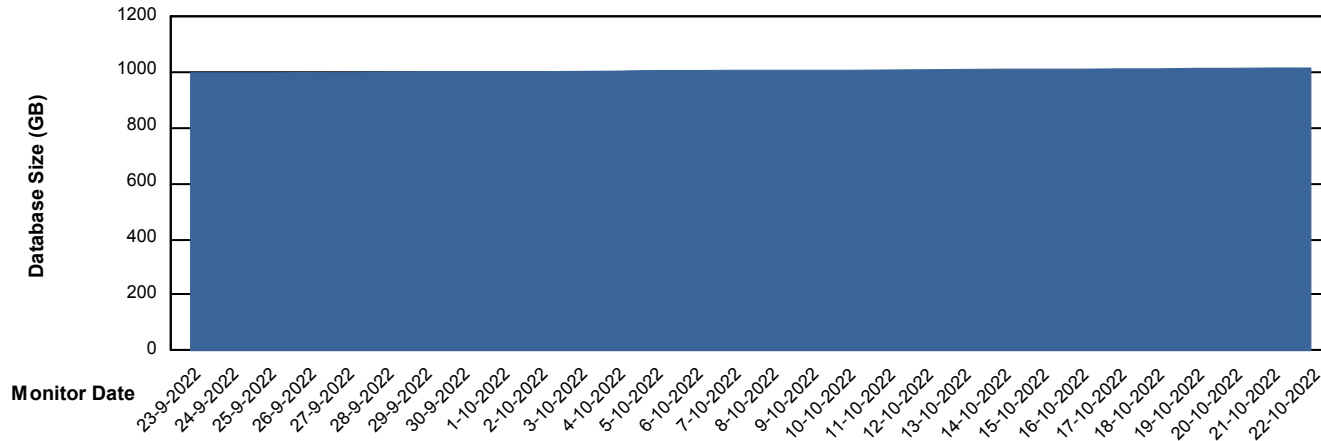

Weekly SLA Customer Report

Customer AUJ Production
Database ID 41

DATABASE SIZE AUJ Prod. BI DB (PABSBI1 server)

Database growth over last month

DATABASE SIZE AUJ_DB1_Primary

Database growth over last month