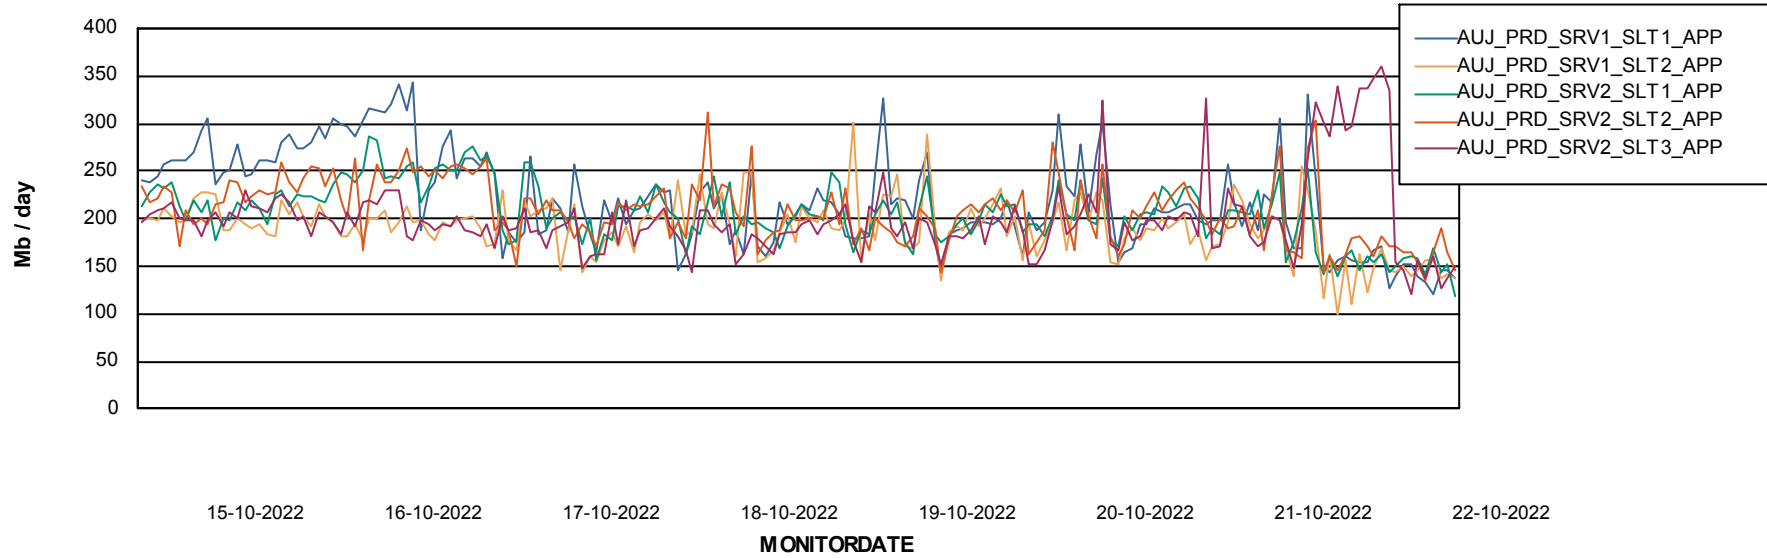

ABSSolute Application Server Services

Avg memory used per ABS Server Service