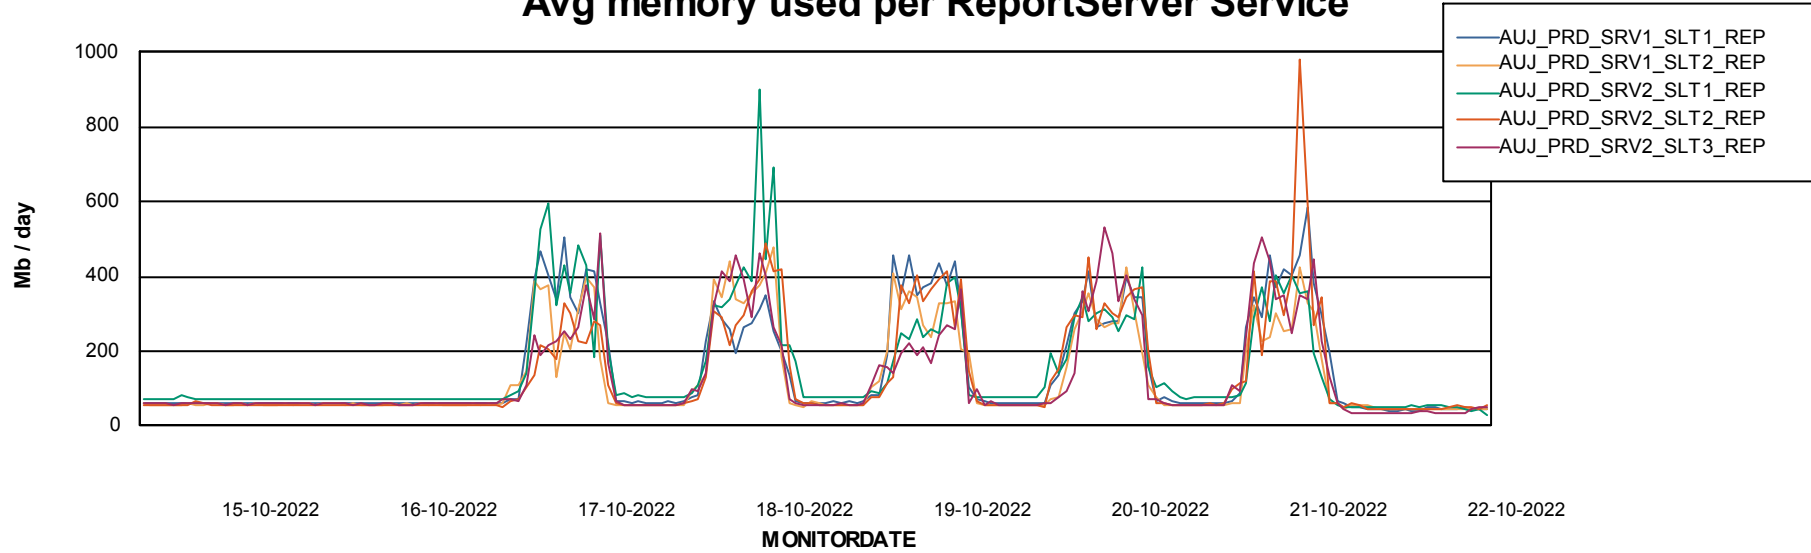

ABSSolute Application ReportServer Services

Avg memory used per ReportServer Service