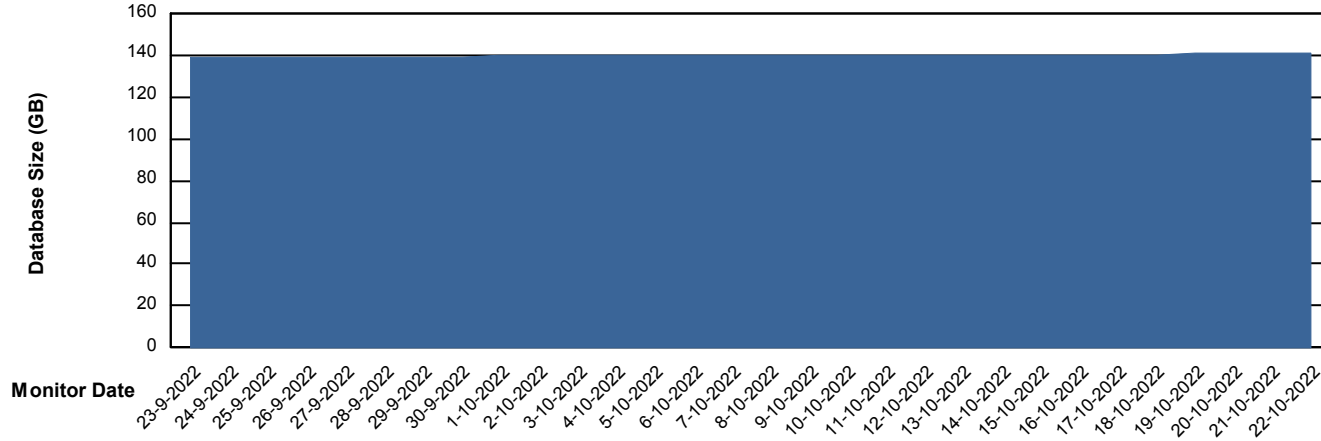

DATABASE SIZE AUJ Prod. BI DB (PABSBI1 server)

Database growth over last month