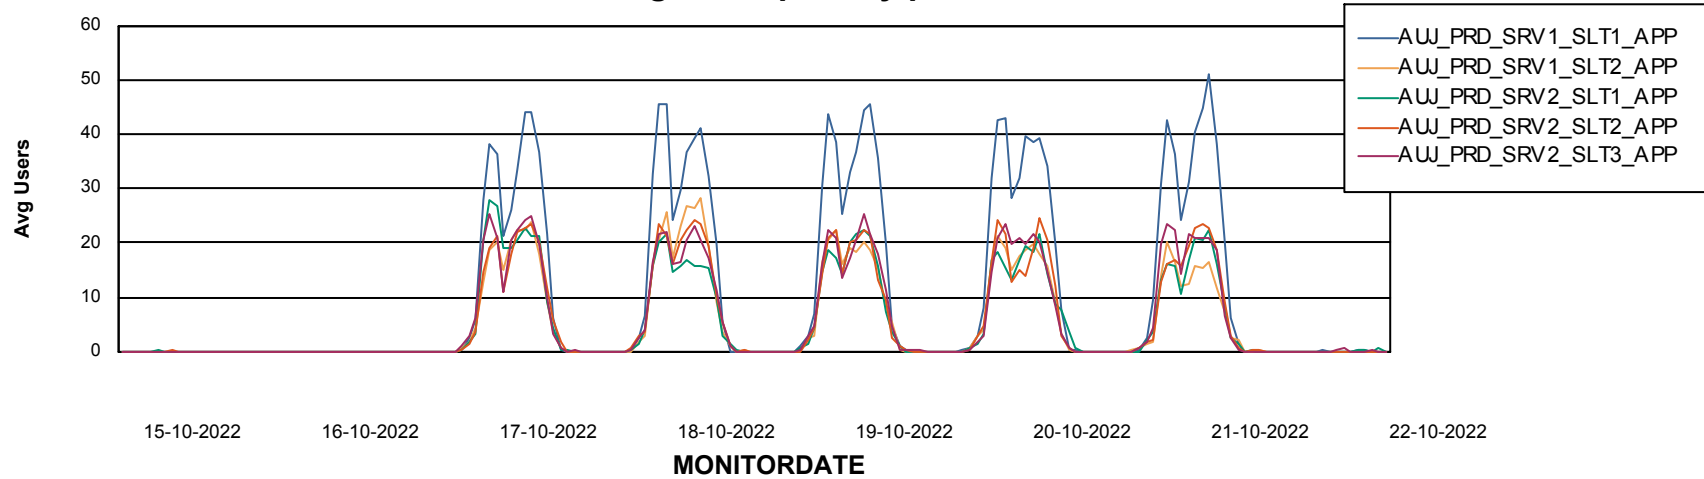

Weekly SLA Customer Report

Customer AUJ Production
Database ID 41

ABSSolute Application Server Services

Avg memory used per ABS Server Service

Avg users per day per ABS server

Weekly SLA Customer Report

Customer AUJ Production
Database ID 41