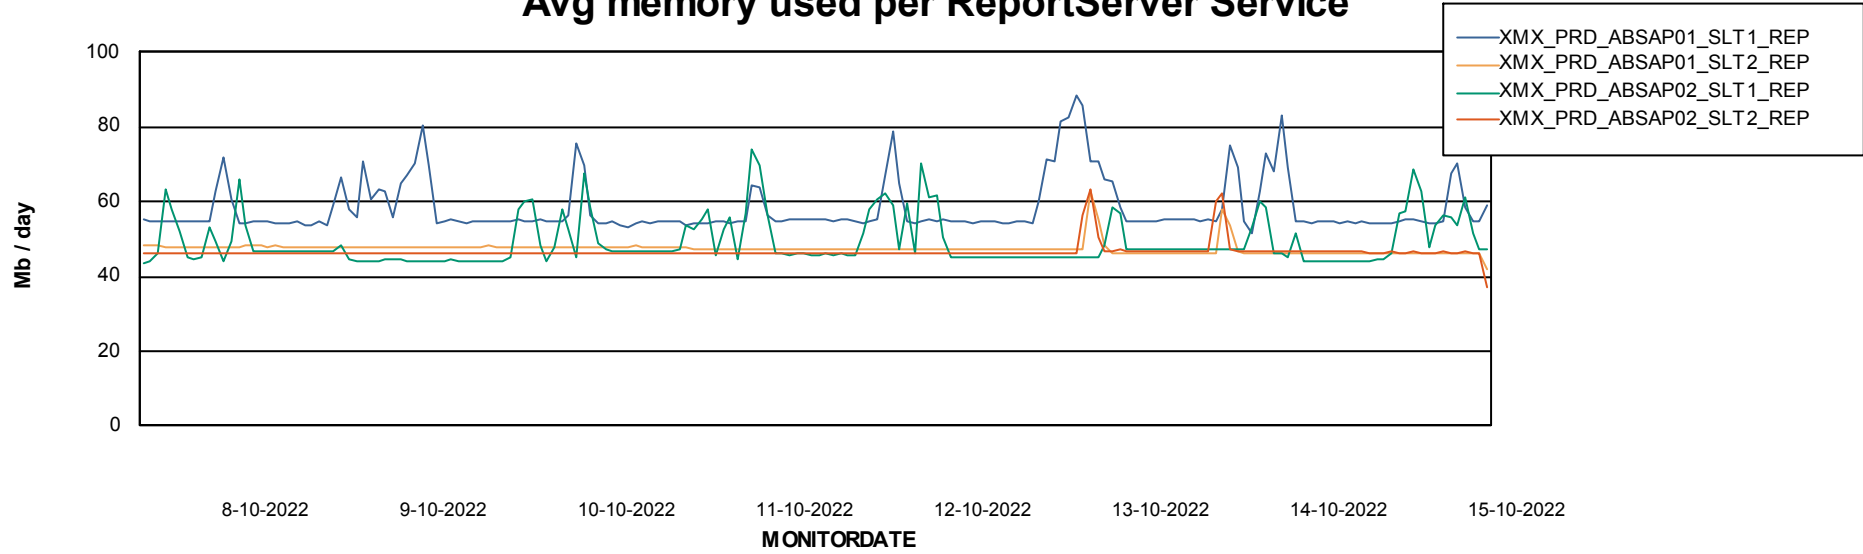

Weekly SLA Customer Report

Customer XMX Production
Database ID 146

Standby Database Health XMX Production

Recovery lag for last 7 days

Weekly SLA Customer Report

Customer XMX Production
Database ID 146

ABSSolute Application Server Services

Avg memory used per ABS Server Service

Avg users per day per ABS server

Weekly SLA Customer Report

Customer XMX Production
Database ID 146

ABSSolute Application ReportServer Services

Avg memory used per ReportServer Service

Weekly SLA Customer Report

Customer XMX Production
Database ID 146

ABSSolute Web Component Services

Avg memory used per ABS Web component

Weekly SLA Customer Report

Customer XMX Production
Database ID 146

Disaster per ABS component