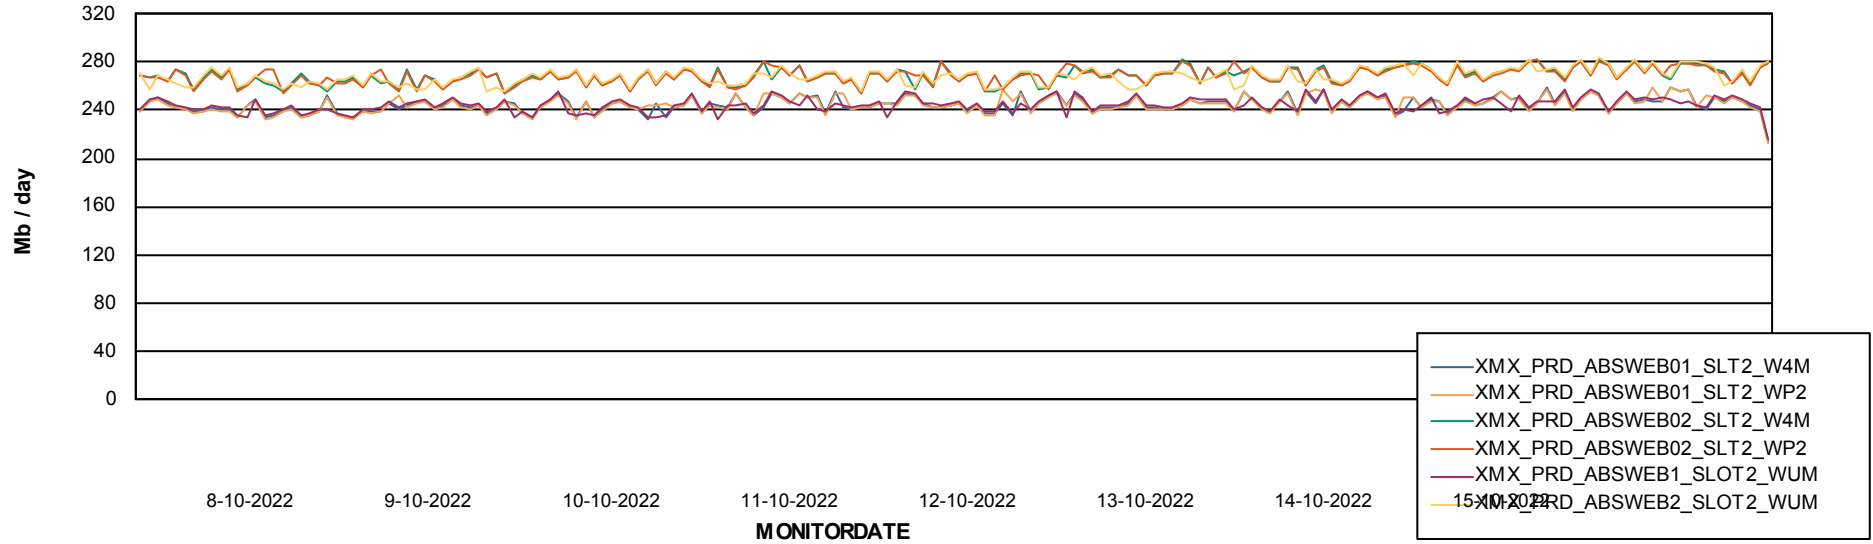

ABSSolute Web Component Services

Avg memory used per ABS Web component