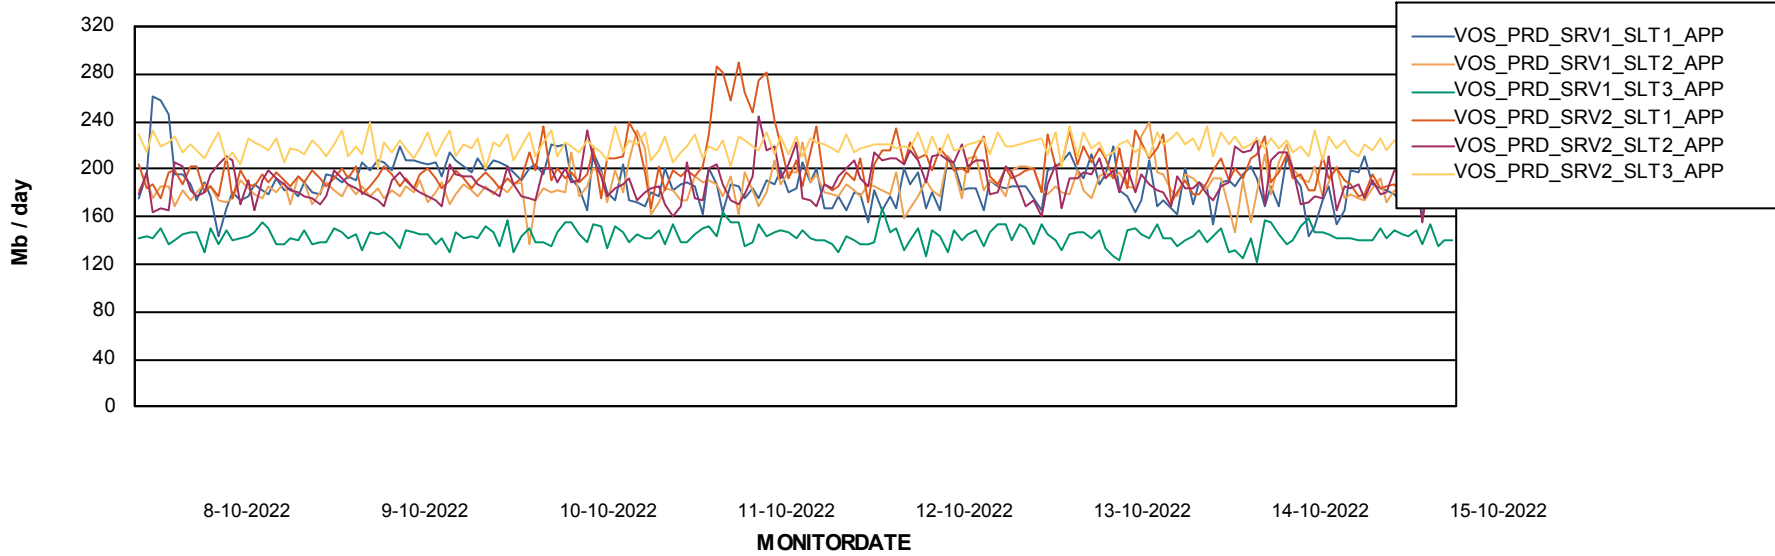

Standby Database Health VOS_Production

Recovery lag for last 7 days

Weekly SLA Customer Report

Customer VOS_Production
Database ID 143

ABSSolute Application Server Services

Avg memory used per ABS Server Service