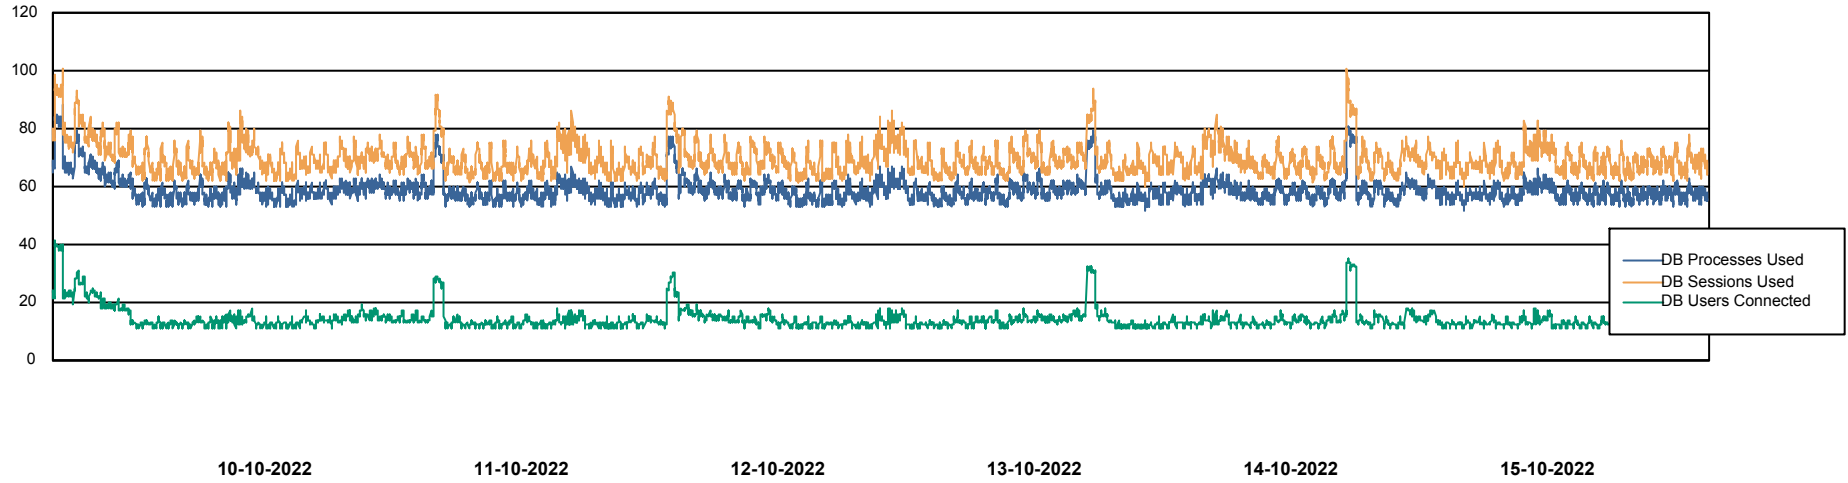

Database Performance VOSDB_BI