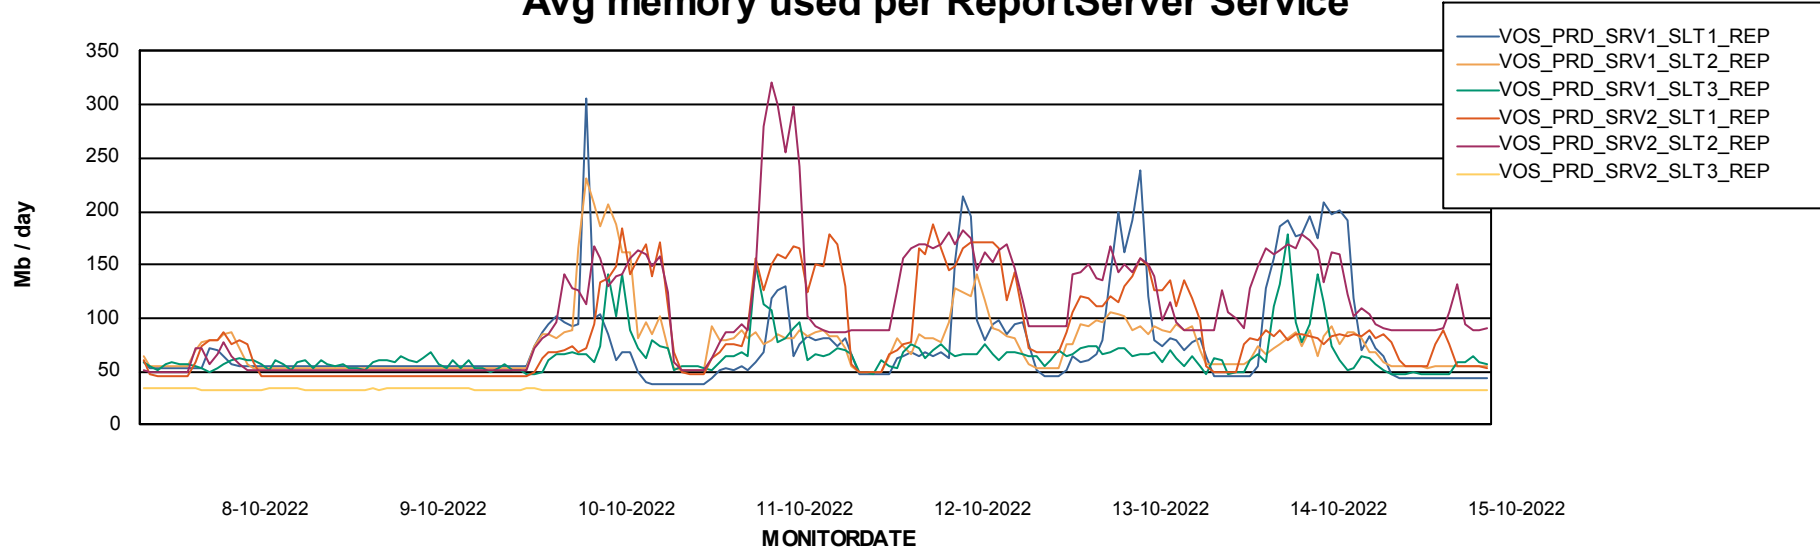

Avg users per day per ABS server

Weekly SLA Customer Report

Customer VOS_Production
Database ID 143

ABSSolute Application ReportServer Services

Avg memory used per ReportServer Service

Weekly SLA Customer Report