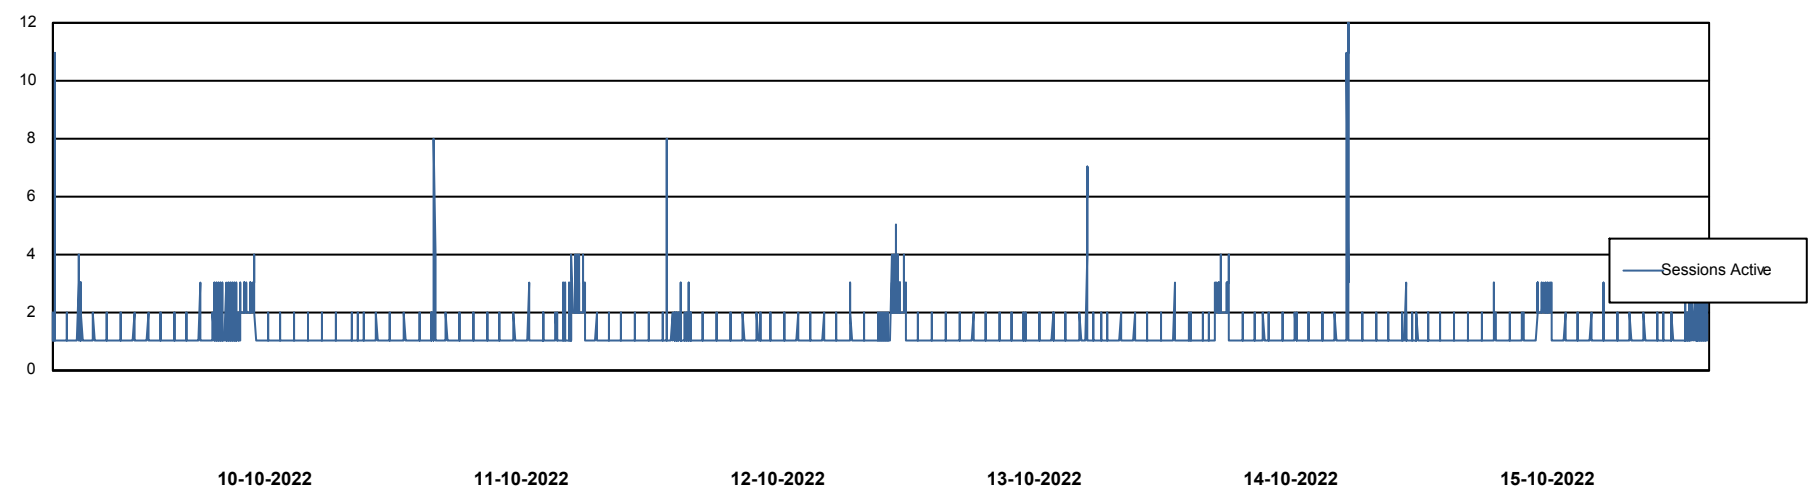

Weekly SLA Customer Report

Customer VOS_Production
Database ID 143

Harddisk Usage VOS_PRD_ABSWEB2-2022

	Free disk space on / (%)	Total disk space on / (Gb)	Used disk space on / (Gb)
15-10-2022	72	45	12
14-10-2022	72	45	12
13-10-2022	72	45	12
12-10-2022	72	45	12
11-10-2022	72	45	12
10-10-2022	72	45	12
9-10-2022	72	45	12

Weekly SLA Customer Report

Customer VOS_Production
Database ID 143

Database Performance VOSDB_BI

Weekly SLA Customer Report

Customer VOS_Production
Database ID 143

Database Performance VOSDB_Production

Weekly SLA Customer Report