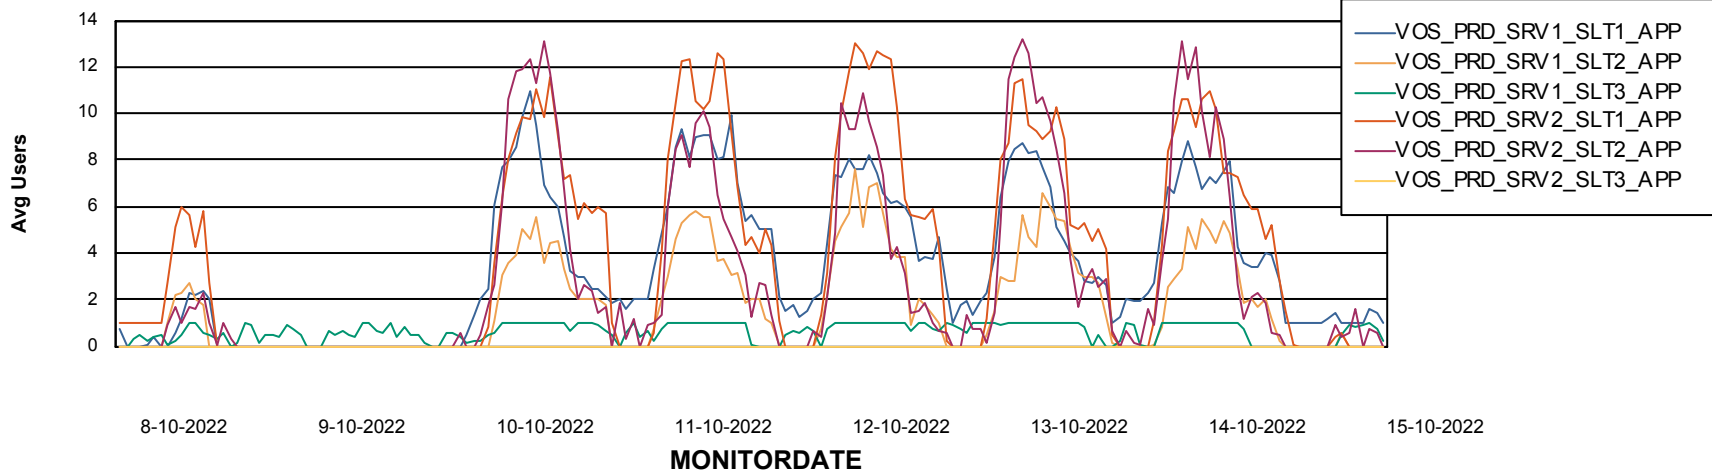

Avg users per day per ABS server