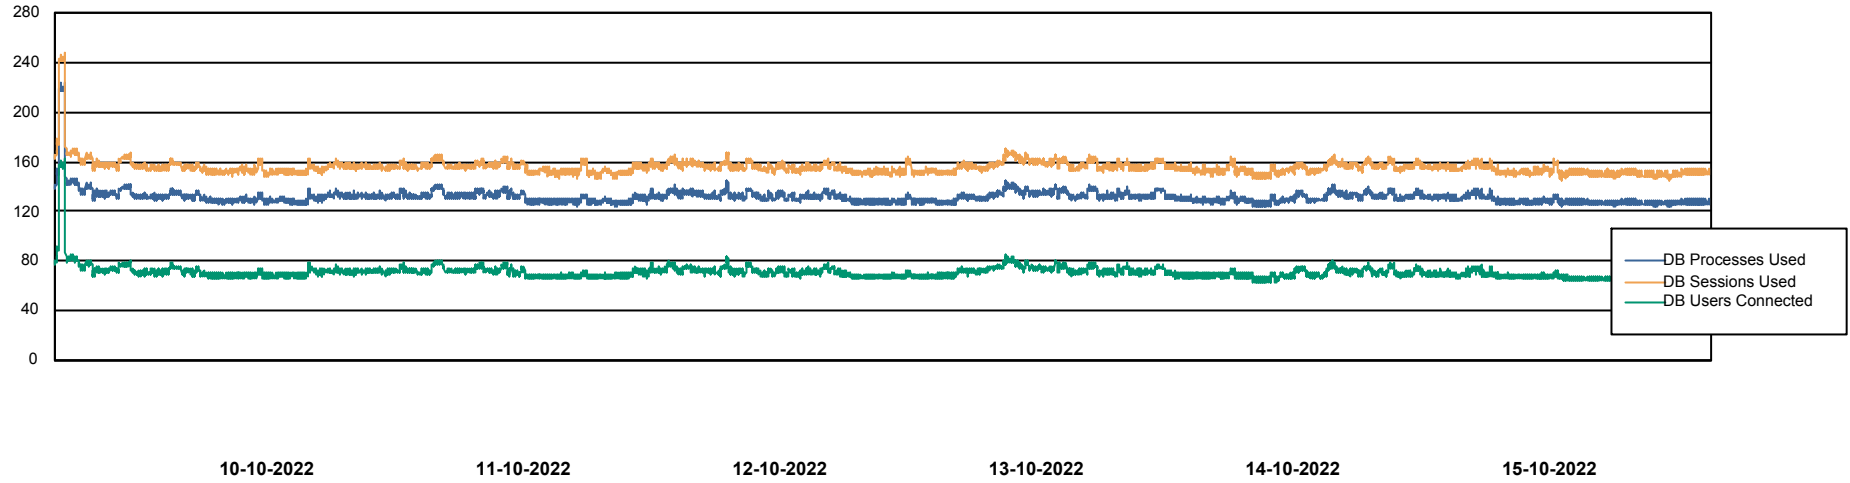

Weekly SLA Customer Report

Customer VOS_Production
Database ID 143

Database Performance VOSDB_BI

Weekly SLA Customer Report

Customer VOS_Production
Database ID 143

Database Performance VOSDB_Production

Weekly SLA Customer Report