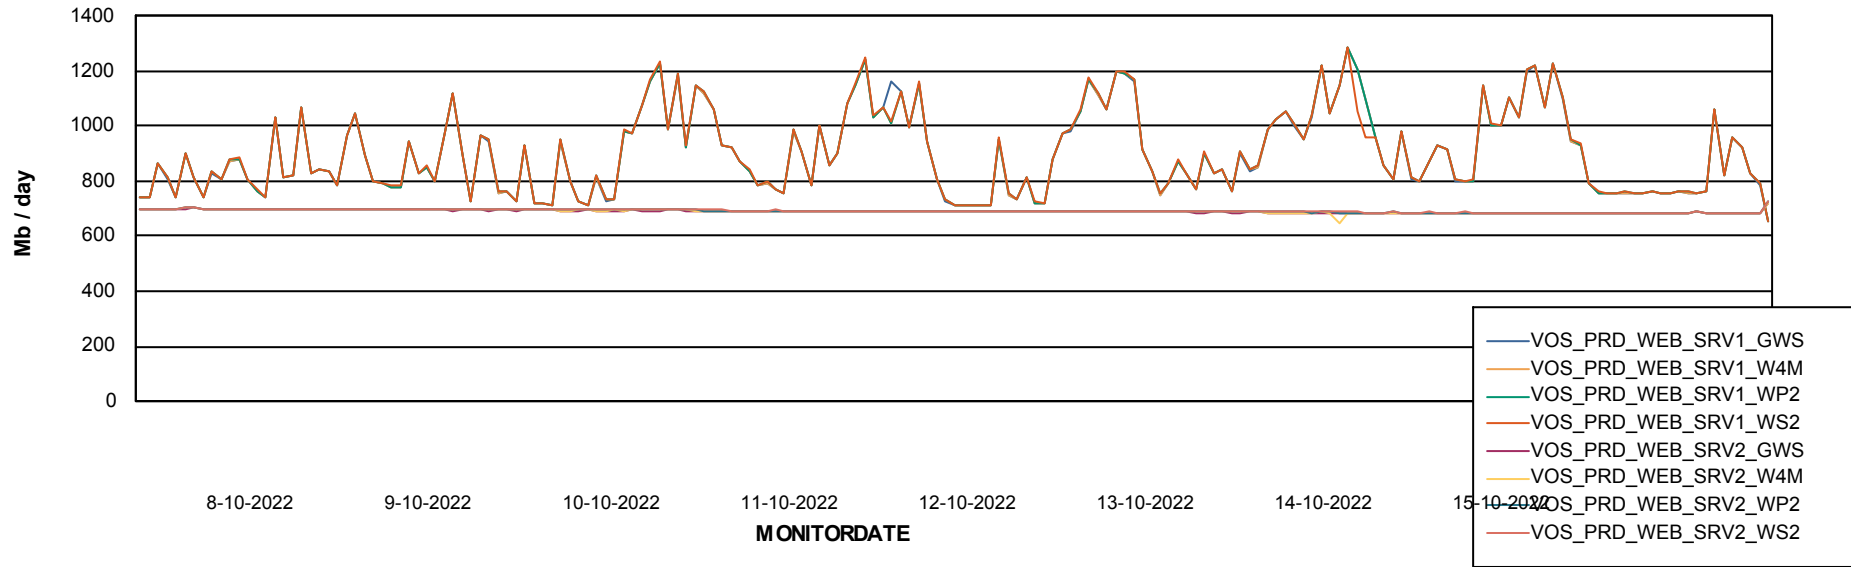

ABSolute Web Component Services

Avg memory used per ABS Web component