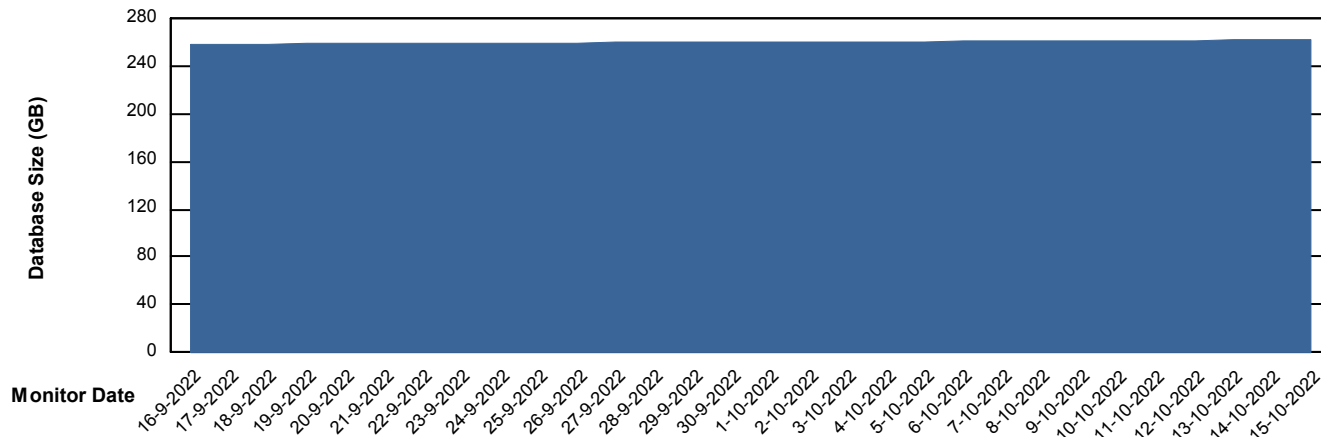

DATABASE SIZE VOSDB_Production

Database growth over last month