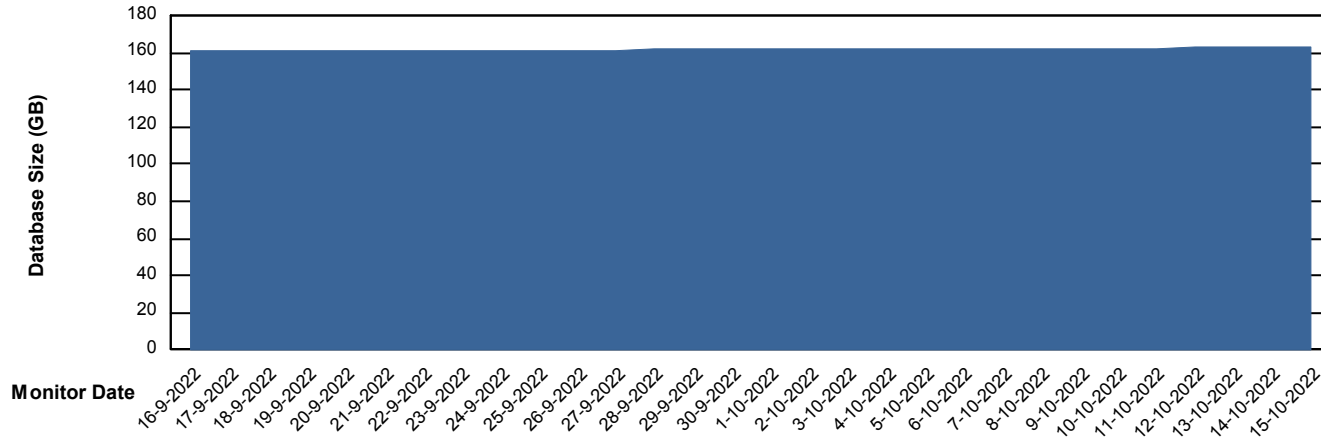

Customer VOS_Production
Database ID 143

Database Performance VOSDB_Standby

DB Processes Max 1,000

Weekly SLA Customer Report

Customer VOS_Production
Database ID 143

DATABASE SIZE VOSDB_BI

Database growth over last month