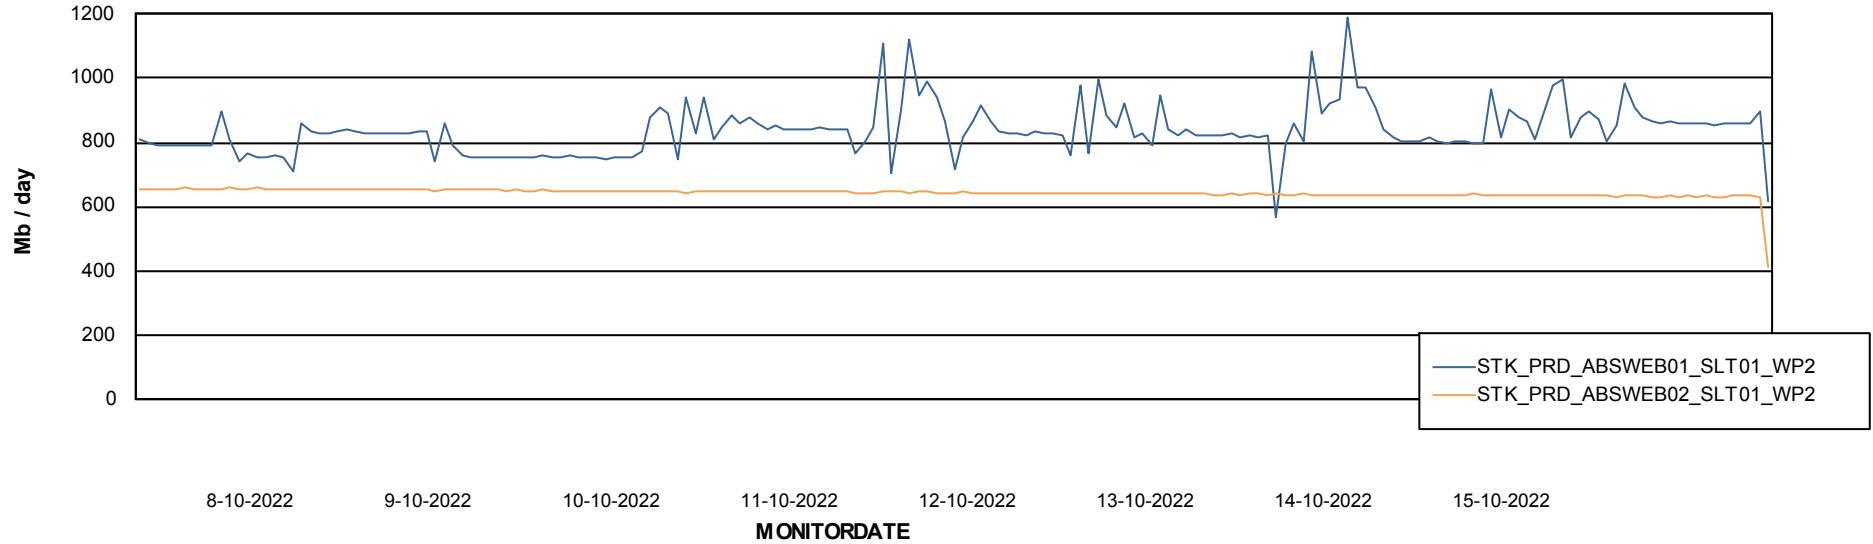

ABSSolute Web Component Services

Avg memory used per ABS Web component