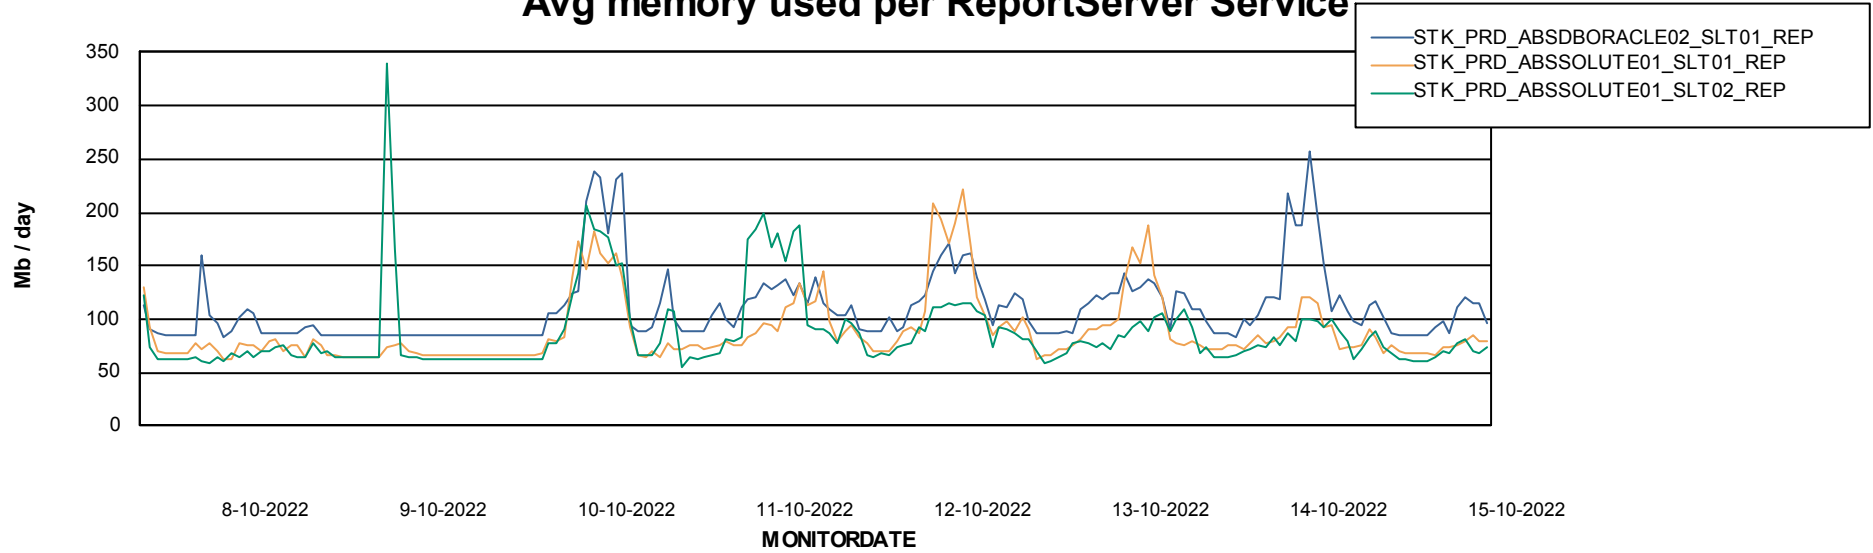

Avg memory used per ABS Server Service

Avg users per day per ABS server

Weekly SLA Customer Report

Customer STK_Production
Database ID 82

ABSSolute Application ReportServer Services

Avg memory used per ReportServer Service