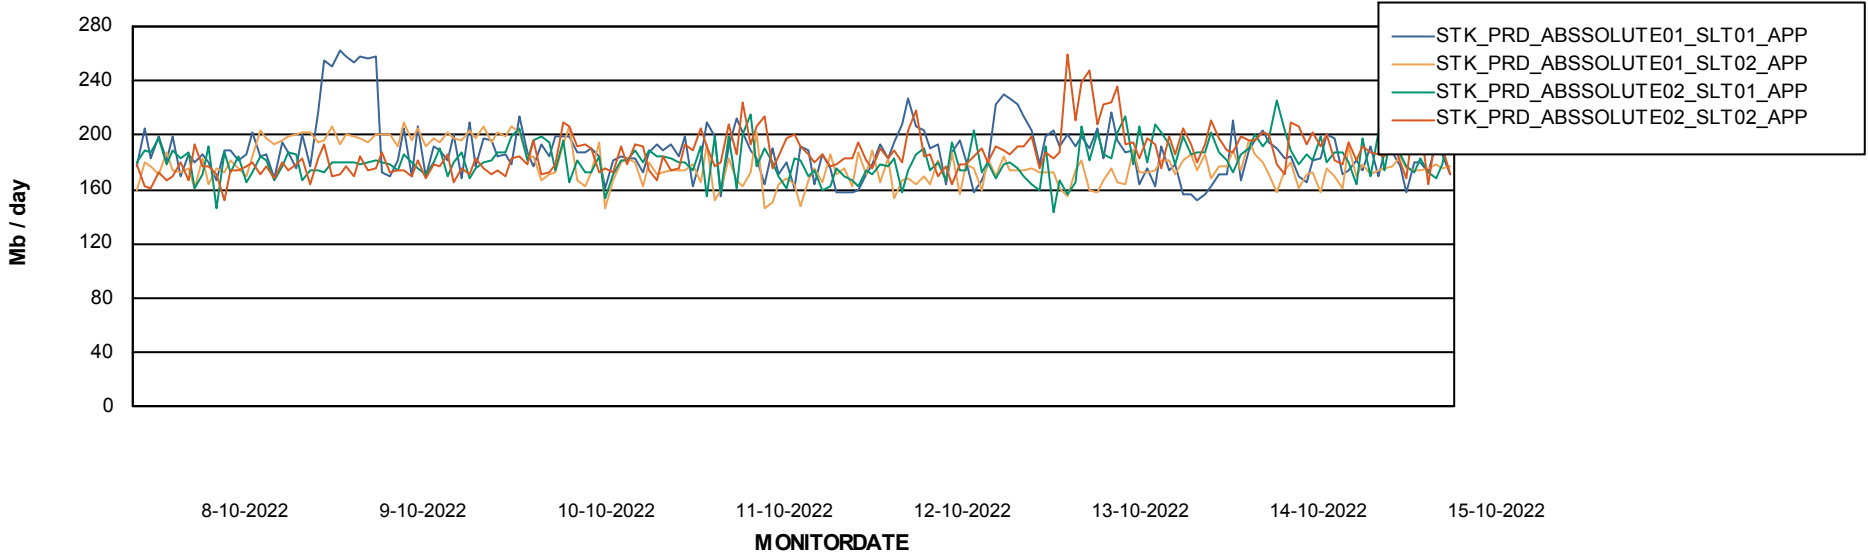

ABSSolute Application Server Services

Avg memory used per ABS Server Service