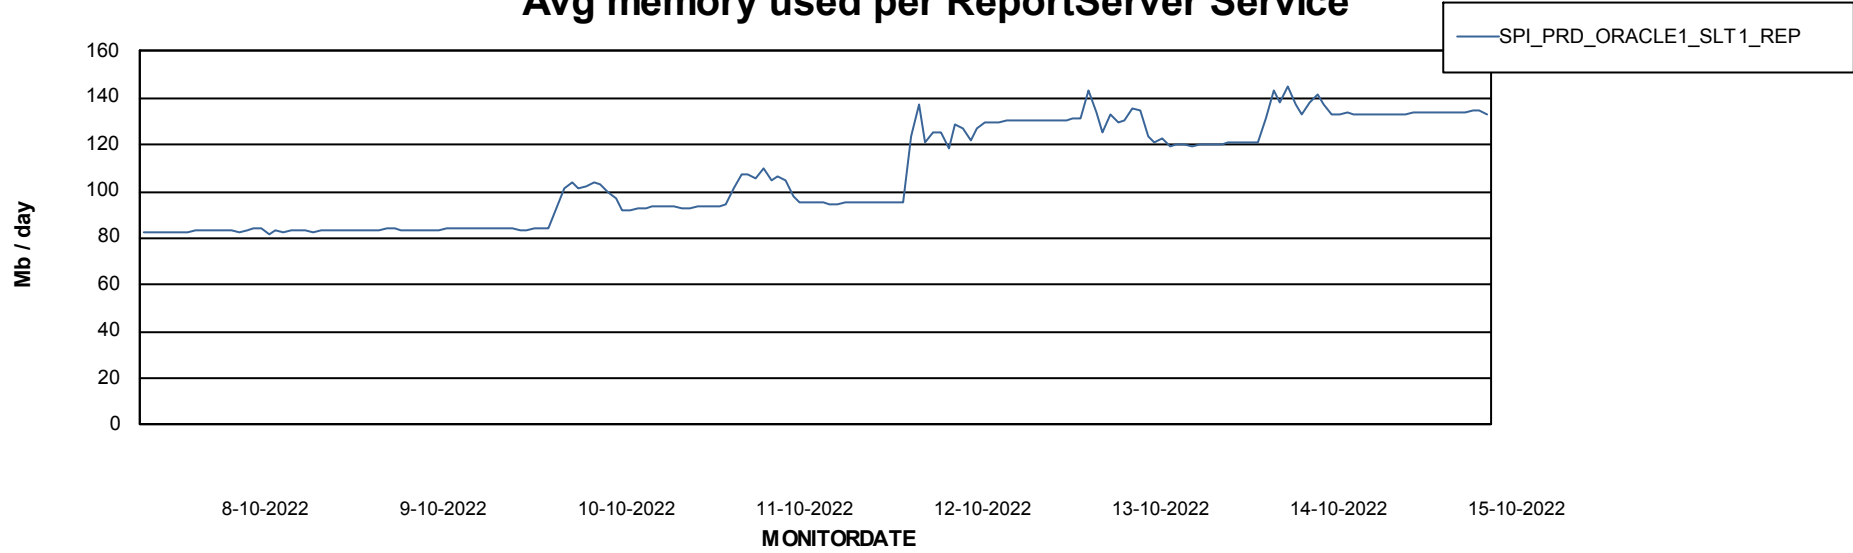

ABSSolute Application ReportServer Services

Avg memory used per ReportServer Service