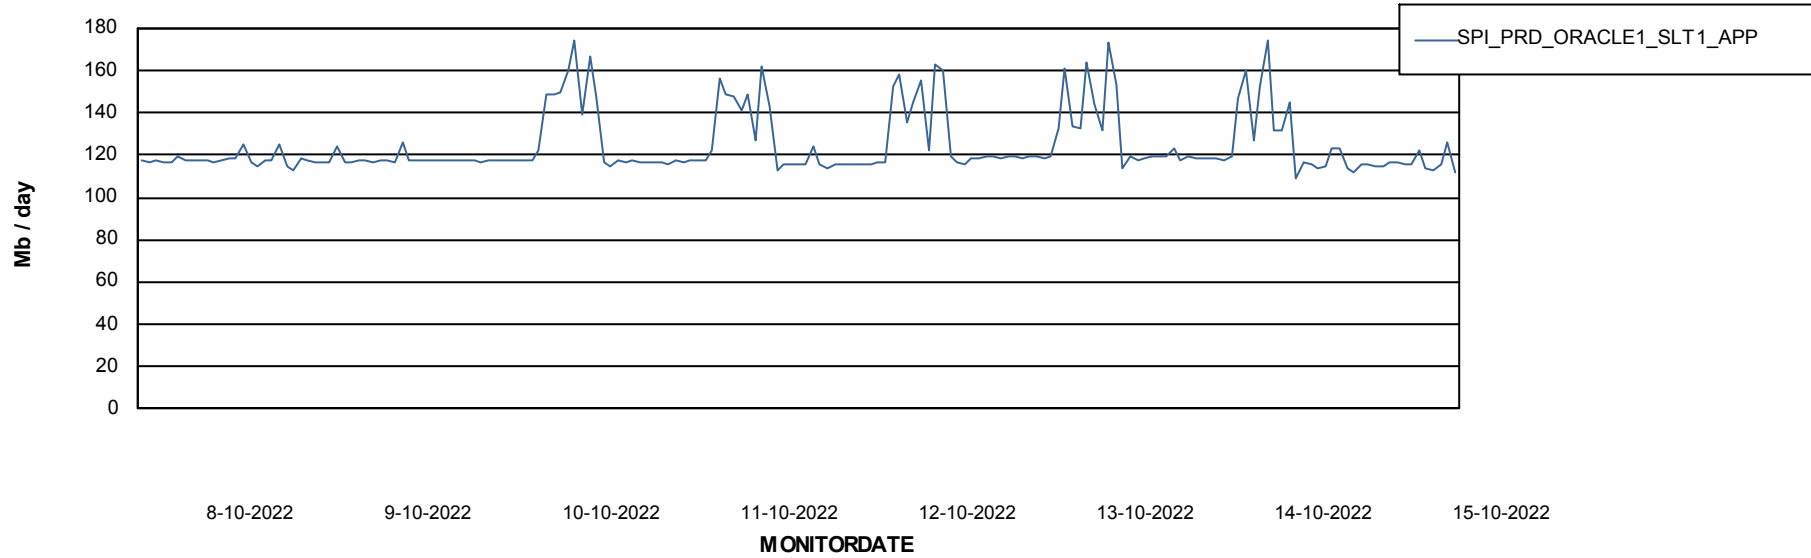

Weekly SLA Customer Report

Customer SPI_Production
Database ID 49

Database Performance SPIDB_Production

DB Processes Max 500

Weekly SLA Customer Report

Customer SPI_Production
Database ID 49

Database Performance SPIDB_Standby

DB Processes Max 500

Weekly SLA Customer Report

Customer SPI_Production
 Database ID 49

DATABASE SIZE SPIDB_Production

Database growth over last month

Database Tablespace SPIDB_Production

Date	Tablespace Name	Filesize (Gb)	Usedsize (Gb)	Percentage free
15-10-2022	ABSDATA	5	3	50
	INDX	8	4	48
14-10-2022	ABSDATA	5	3	50
	INDX	8	4	48
13-10-2022	ABSDATA	5	3	50
	INDX	8	4	48
12-10-2022	ABSDATA	5	3	50
	INDX	8	4	48
11-10-2022	ABSDATA	5	3	50
	INDX	8	4	48
10-10-2022	ABSDATA	5	3	50
	INDX	8	4	48
9-10-2022	ABSDATA	5	3	50
	INDX	8	4	48

Weekly SLA Customer Report

Customer SPI_Production
Database ID 49

ABSSolute Application Server Services

Avg memory used per ABS Server Service

Avg users per day per ABS server

Weekly SLA Customer Report

Customer SPI_Production
Database ID 49