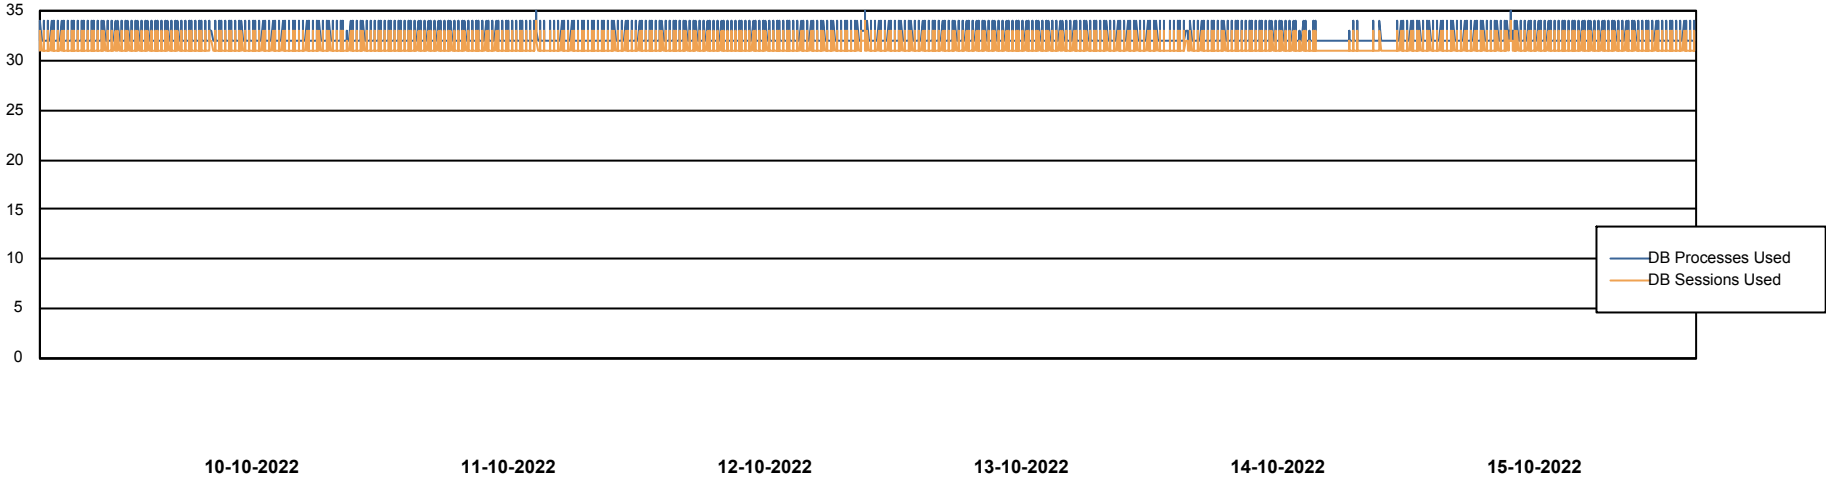

Weekly SLA Customer Report

Customer SPI_Production
Database ID 49

Database Performance SPIDB_Production

DB Processes Max 500

Weekly SLA Customer Report

Customer SPI_Production
Database ID 49

Database Performance SPIDB_Standby

DB Processes Max 500

Weekly SLA Customer Report

Customer SPI_Production
 Database ID 49

DATABASE SIZE SPIDB_Production

Database growth over last month

Database Tablespace SPIDB_Production

Date	Tablespace Name	Filesize (Gb)	Usedsize (Gb)	Percentage free
15-10-2022	ABSDATA	5	3	50
	INDX	8	4	48
14-10-2022	ABSDATA	5	3	50
	INDX	8	4	48
13-10-2022	ABSDATA	5	3	50
	INDX	8	4	48
12-10-2022	ABSDATA	5	3	50
	INDX	8	4	48
11-10-2022	ABSDATA	5	3	50
	INDX	8	4	48
10-10-2022	ABSDATA	5	3	50
	INDX	8	4	48
9-10-2022	ABSDATA	5	3	50
	INDX	8	4	48