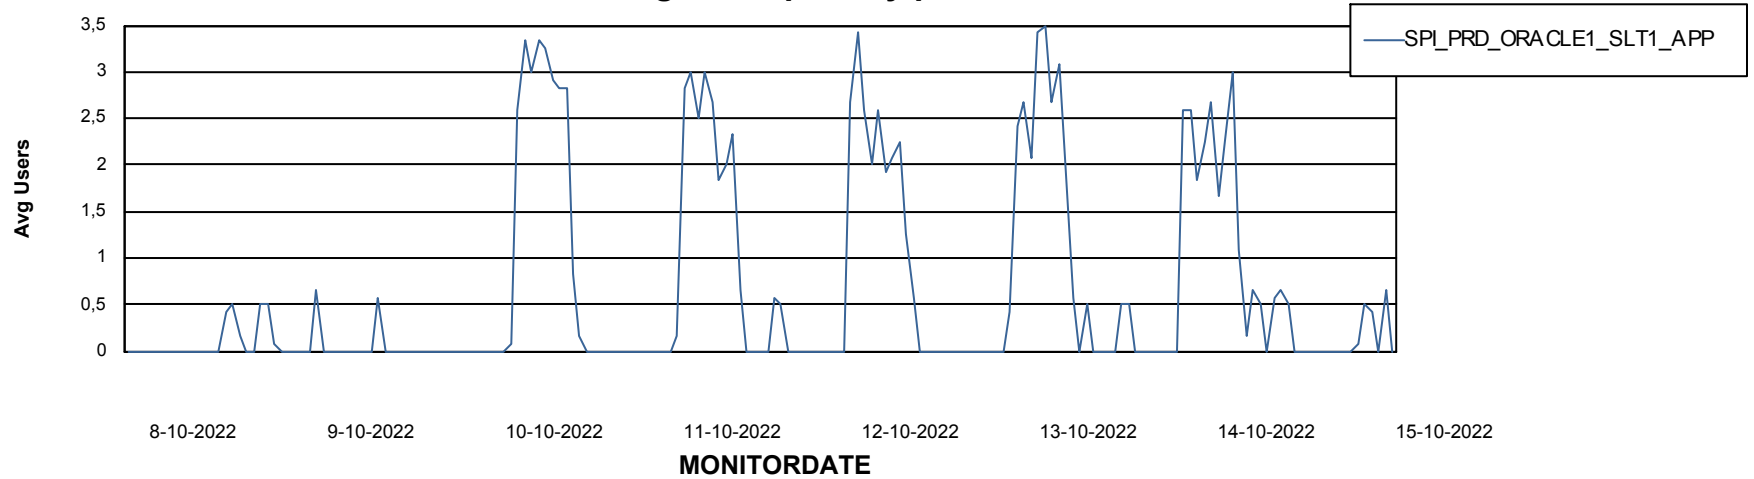

Weekly SLA Customer Report

Customer SPI_Production
Database ID 49

ABSSolute Application Server Services

Avg memory used per ABS Server Service

Avg users per day per ABS server

Weekly SLA Customer Report

Customer SPI_Production
Database ID 49