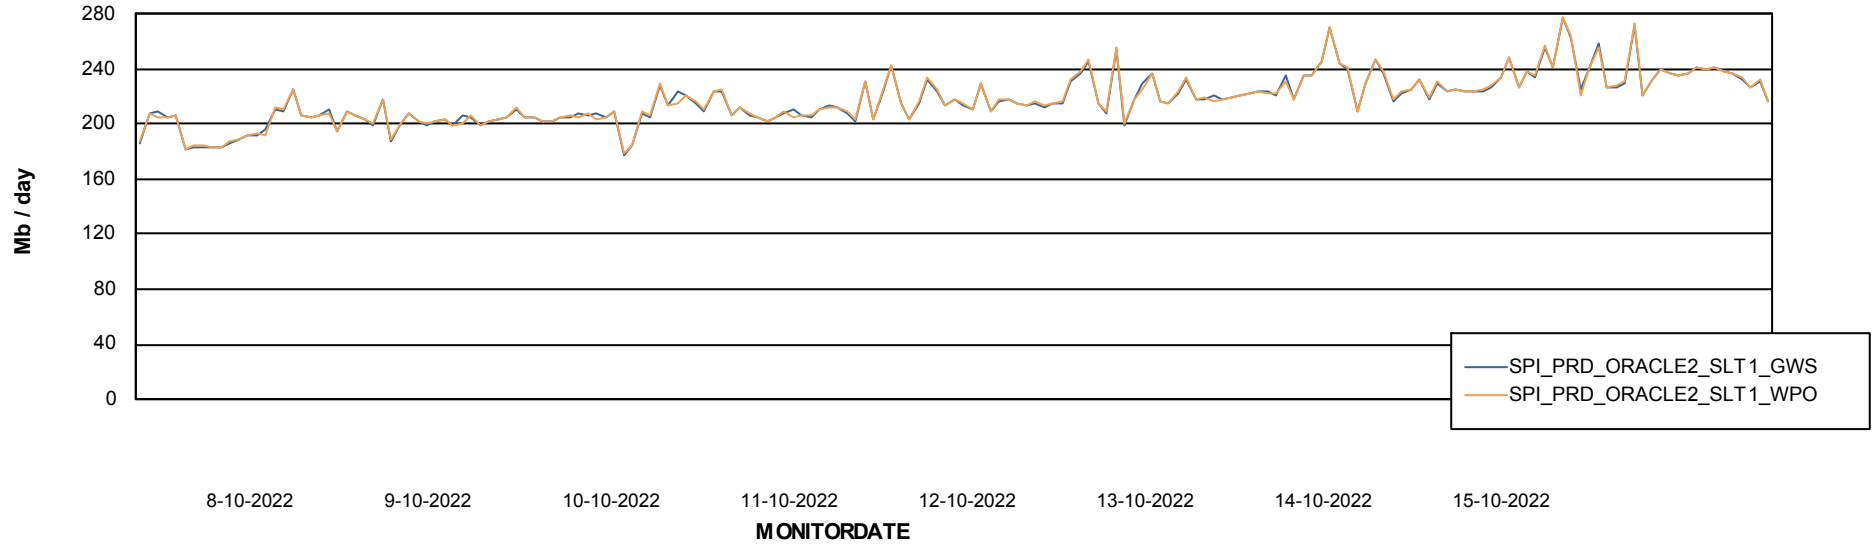

ABSSolute Application ReportServer Services

Avg memory used per ReportServer Service

Weekly SLA Customer Report

Customer SPI_Production
Database ID 49

ABSSolute Web Component Services

Avg memory used per ABS Web component