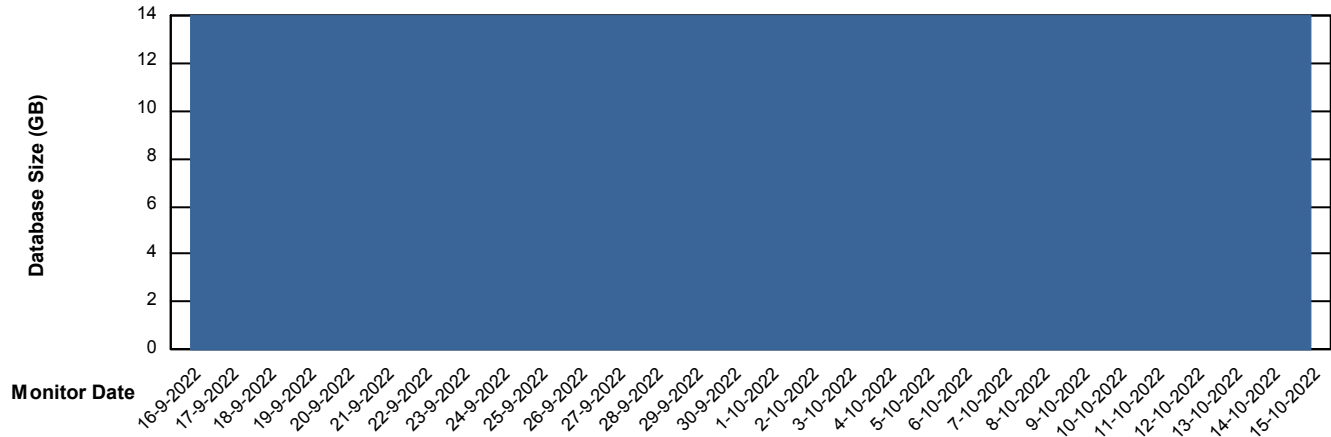

DB Processes Max 500

Weekly SLA Customer Report

Customer SPI_Production
 Database ID 49

DATABASE SIZE SPIDB_Production

Database growth over last month

Database Tablespace SPIDB_Production

Date	Tablespace Name	Filesize (Gb)	Usedsize (Gb)	Percentage free
15-10-2022	ABSDATA	5	3	50
	INDX	8	4	48
14-10-2022	ABSDATA	5	3	50
	INDX	8	4	48
13-10-2022	ABSDATA	5	3	50
	INDX	8	4	48
12-10-2022	ABSDATA	5	3	50
	INDX	8	4	48
11-10-2022	ABSDATA	5	3	50
	INDX	8	4	48
10-10-2022	ABSDATA	5	3	50
	INDX	8	4	48
9-10-2022	ABSDATA	5	3	50
	INDX	8	4	48